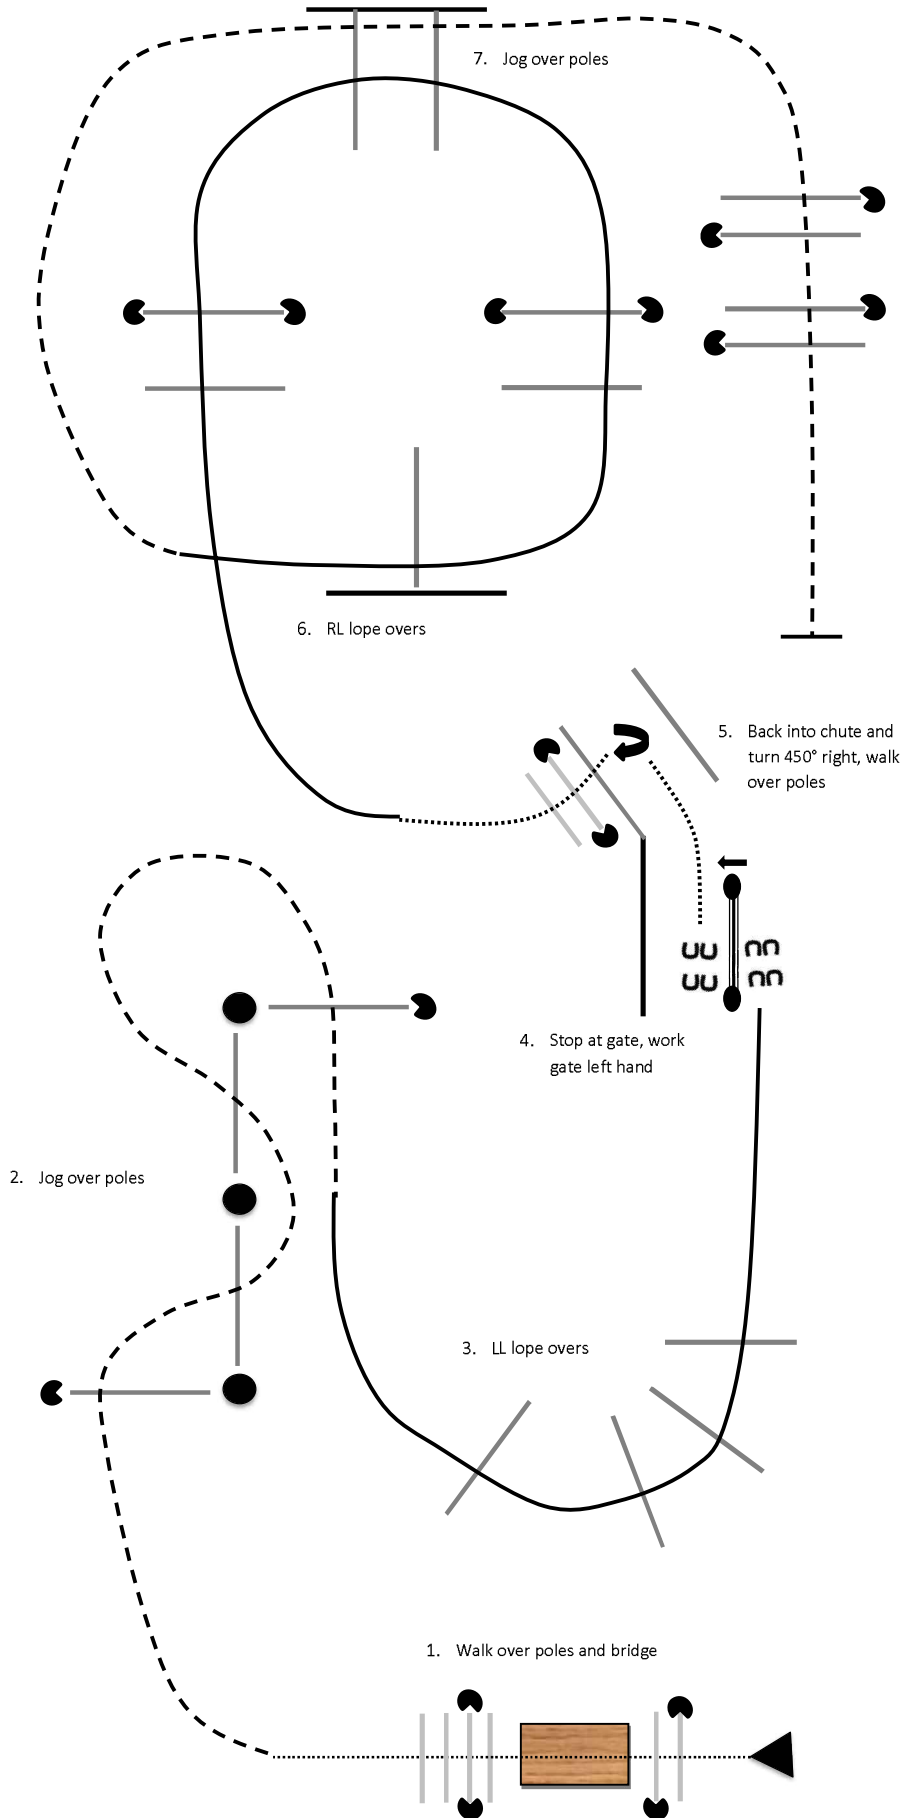

111,
112,
113

Styrian Paint Horse Classic 2019
Trail Open APHA/SPB ÖM
Open Knock on Wood 1. Go

121,
125

Styrian Paint Horse Classic 2019
Trail Youth APHA
Trail NA Knock on Wood 2. Go

122,
123

Styrian Paint Horse Classic 2019
Trail Novice Youth APHA
Trail Novice Amateur APHA