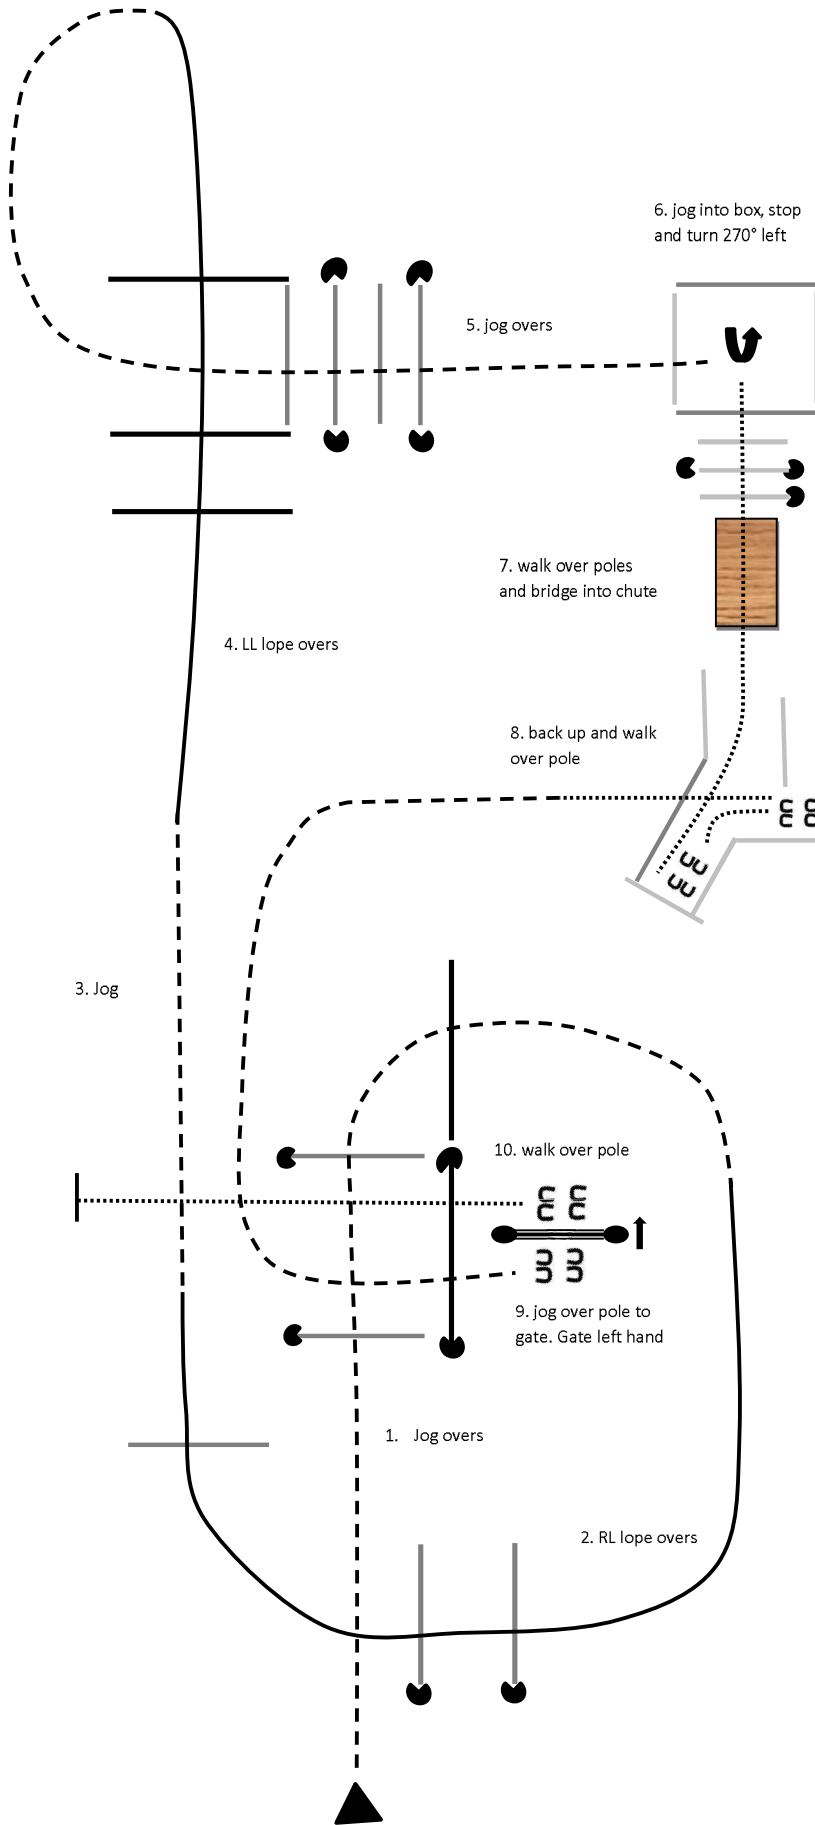

111,
112,
113

Styrian Paint Horse Classic 2019
Trail Open APHA/SPB ÖM
Open Knock on Wood 1. Go

121,
125

Styrian Paint Horse Classic 2019
Trail Youth APHA
Trail NA Knock on Wood 2. Go

122,
123

Styrian Paint Horse Classic 2019
Trail Novice Youth APHA
Trail Novice Amateur APHA