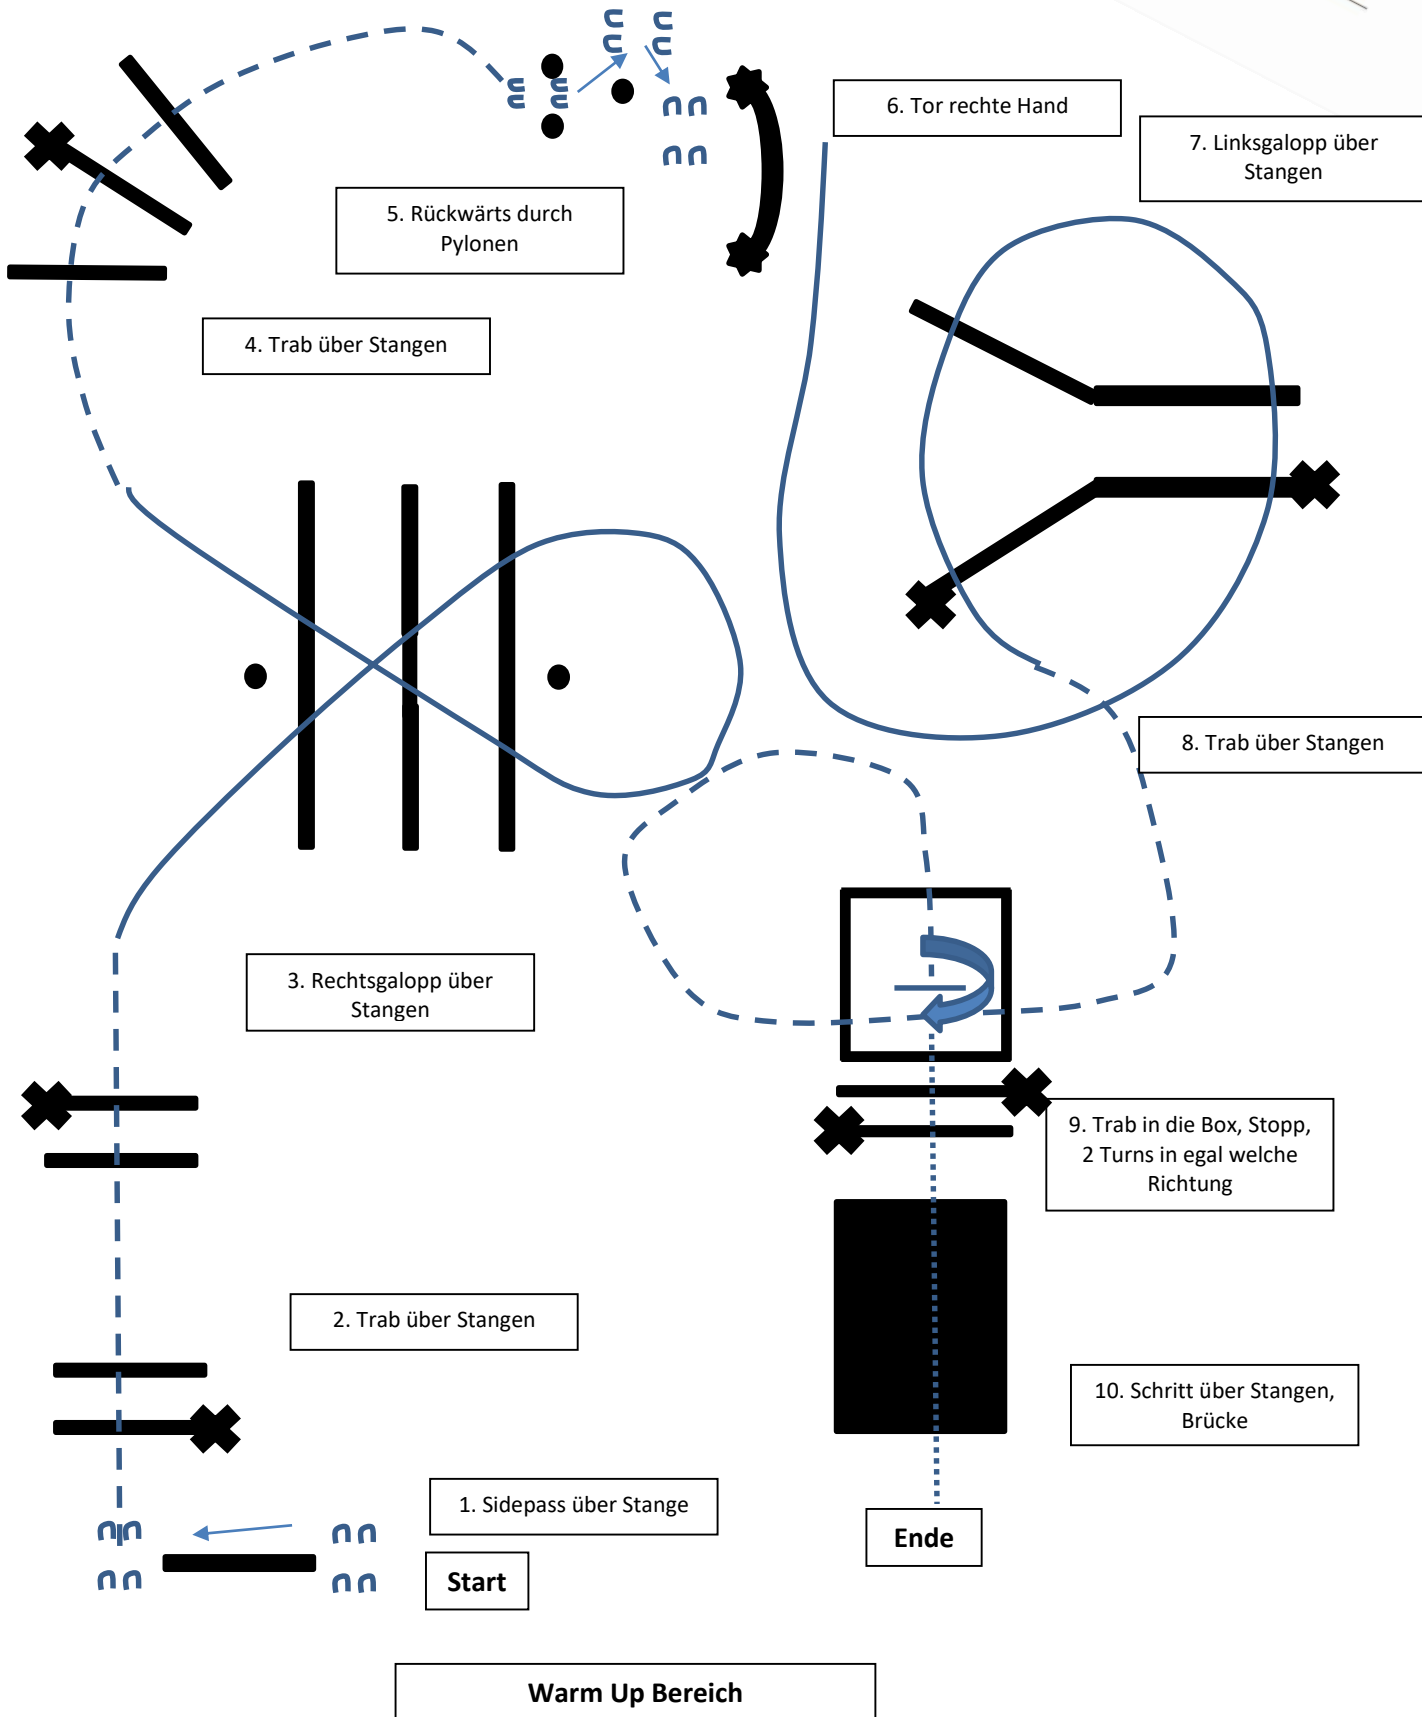

CWN-C & NRHA Wr. Neustadt/NÖ
02.-04. August 2019 WTC H&D Schulz
AWA LM Niederösterreich + AWA LM Wien
Knock On Wood Trail Series Open + Nov. Amateur
Appi Cup

28 & 36 – Trail O AWA LM Wien & O
 KOW

CWN-C & NRHA Wr. Neustadt/NÖ
02.-04. August 2019 WTC H&D Schulz
AWA LM Niederösterreich + AWA LM Wien
Knock On Wood Trail Series Open + Nov. Amateur
Appi Cup

37 – Trail NA KOW