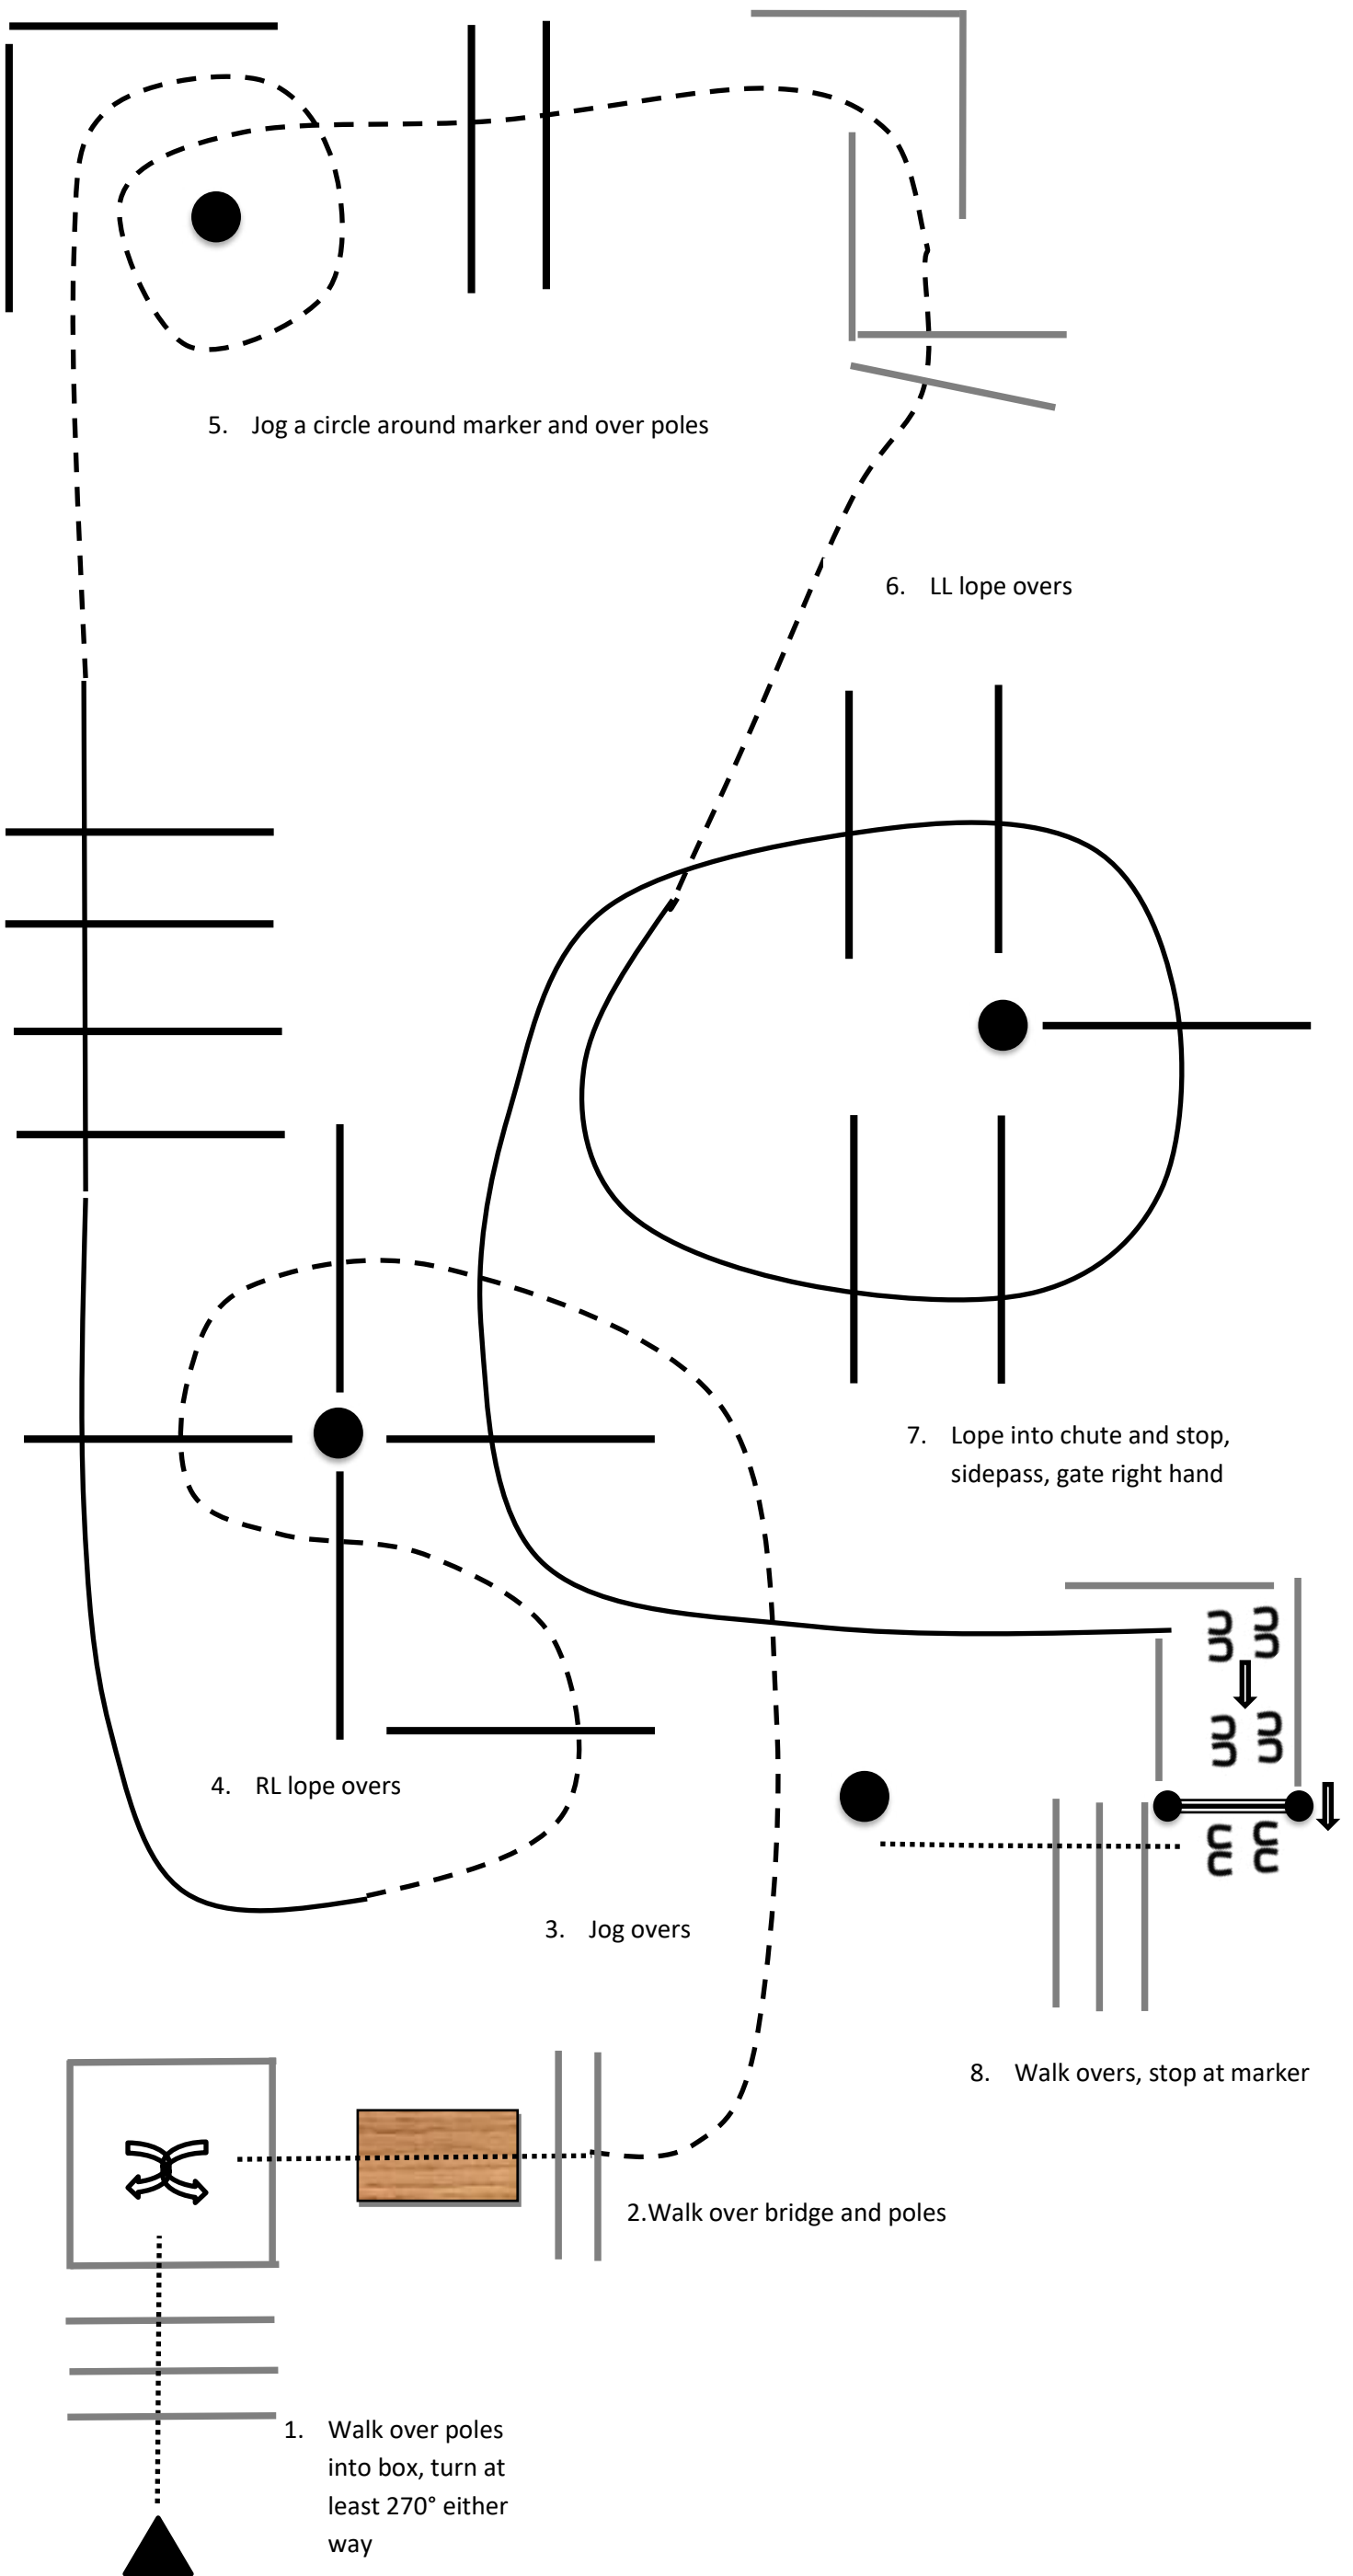

78, 79 Trail Open SPB & APHA ÖM
Styrian Paint Horse Classic 2021