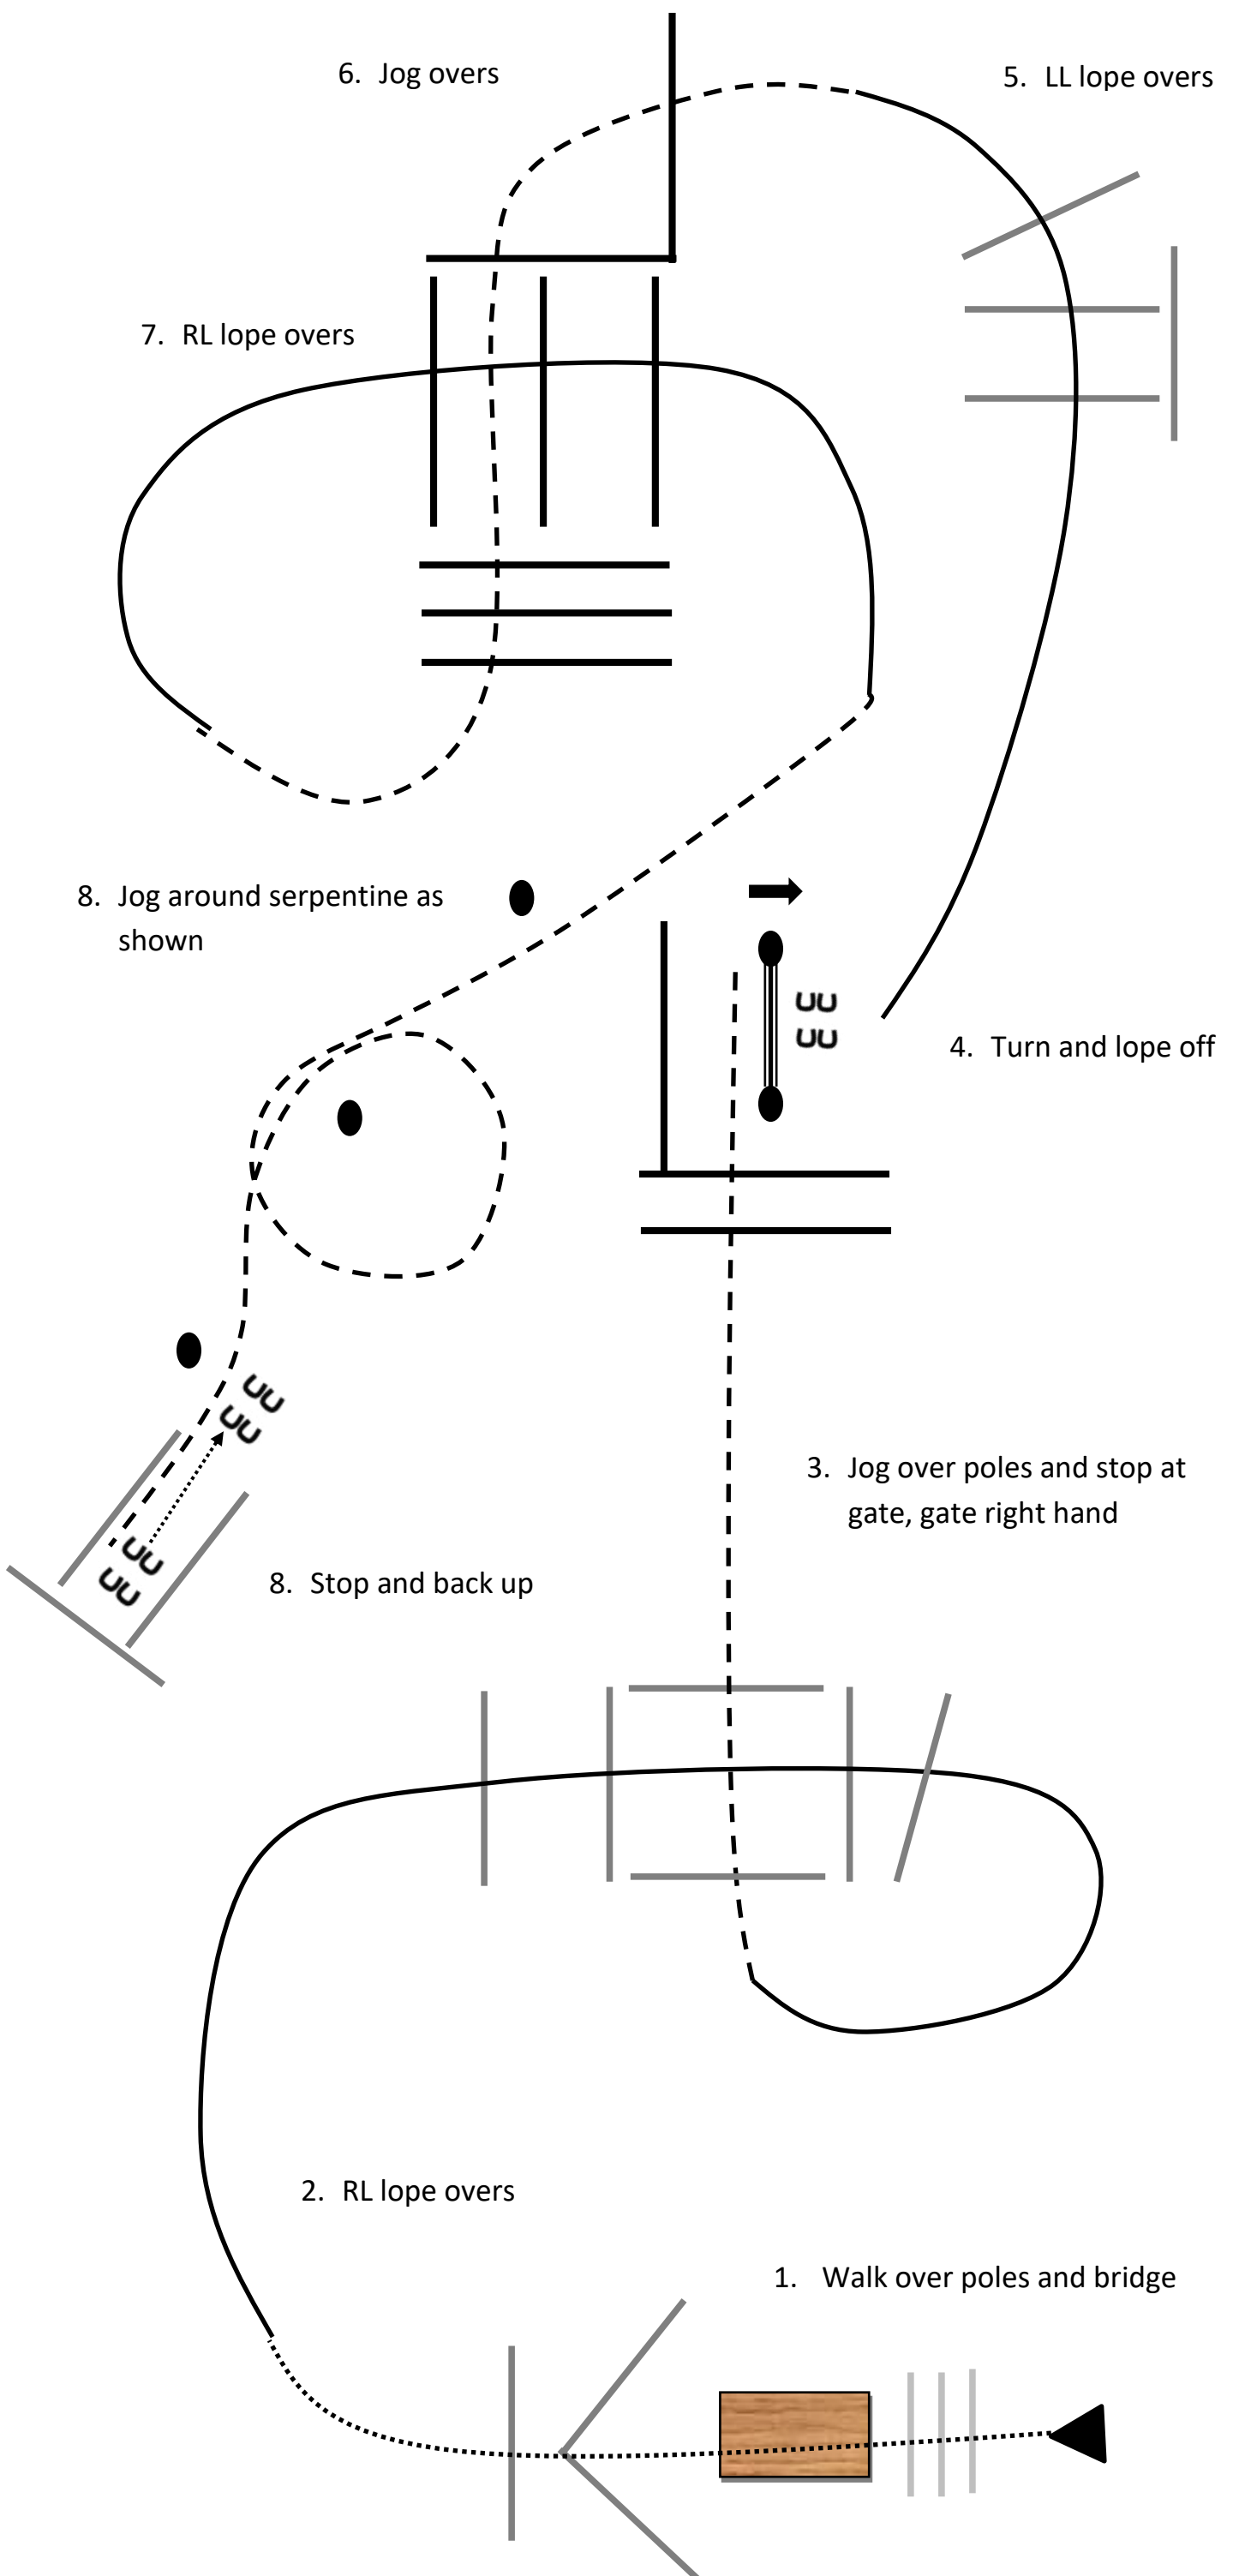

59 Trail Amateur LZ
Styrian Paint Horse Classic 2021