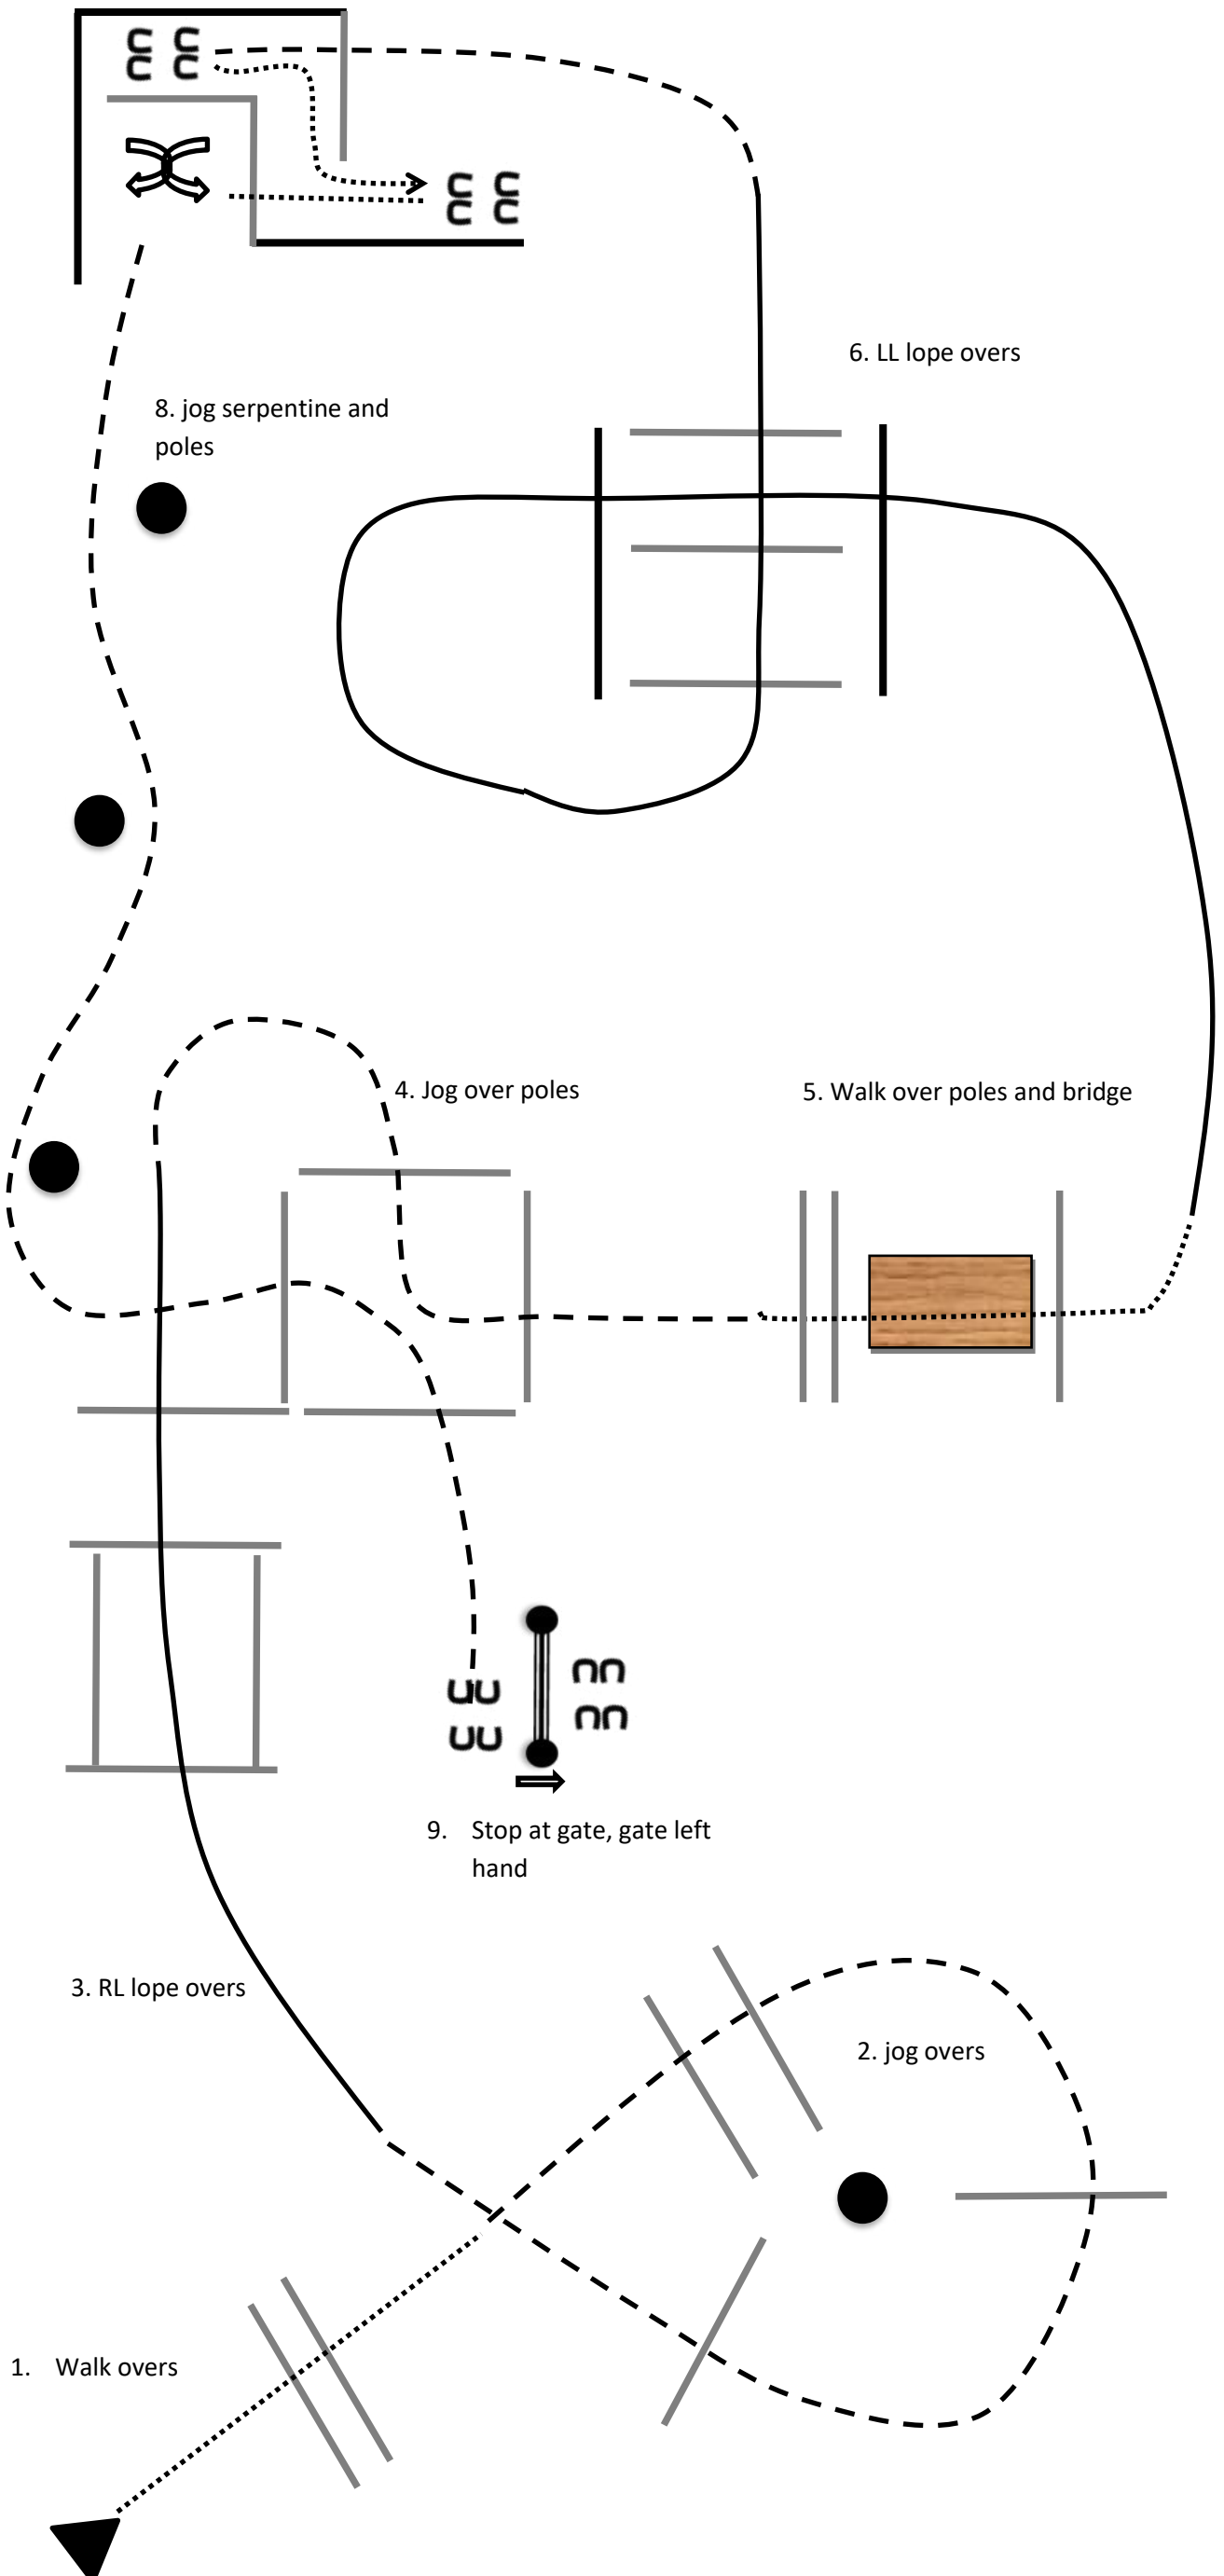

118 Trail Maturity PHA  
Styrian Paint Horse Classic 2021

7. jog into chute, back up and  
walk into box, turn at least 270°  
either way

119 Trail Ranch Horse Challenge  
Styrian Paint Horse Classic 2021

7. jog into chute, back up and  
walk into box, turn at least 270°  
either way

120, 121 Trail Amateur SPB & APHA  
122 Trail Youth LM  
Styrian Paint Horse Classic 2021

7. jog into chute, back up and  
walk into box, turn at least 270°  
either way