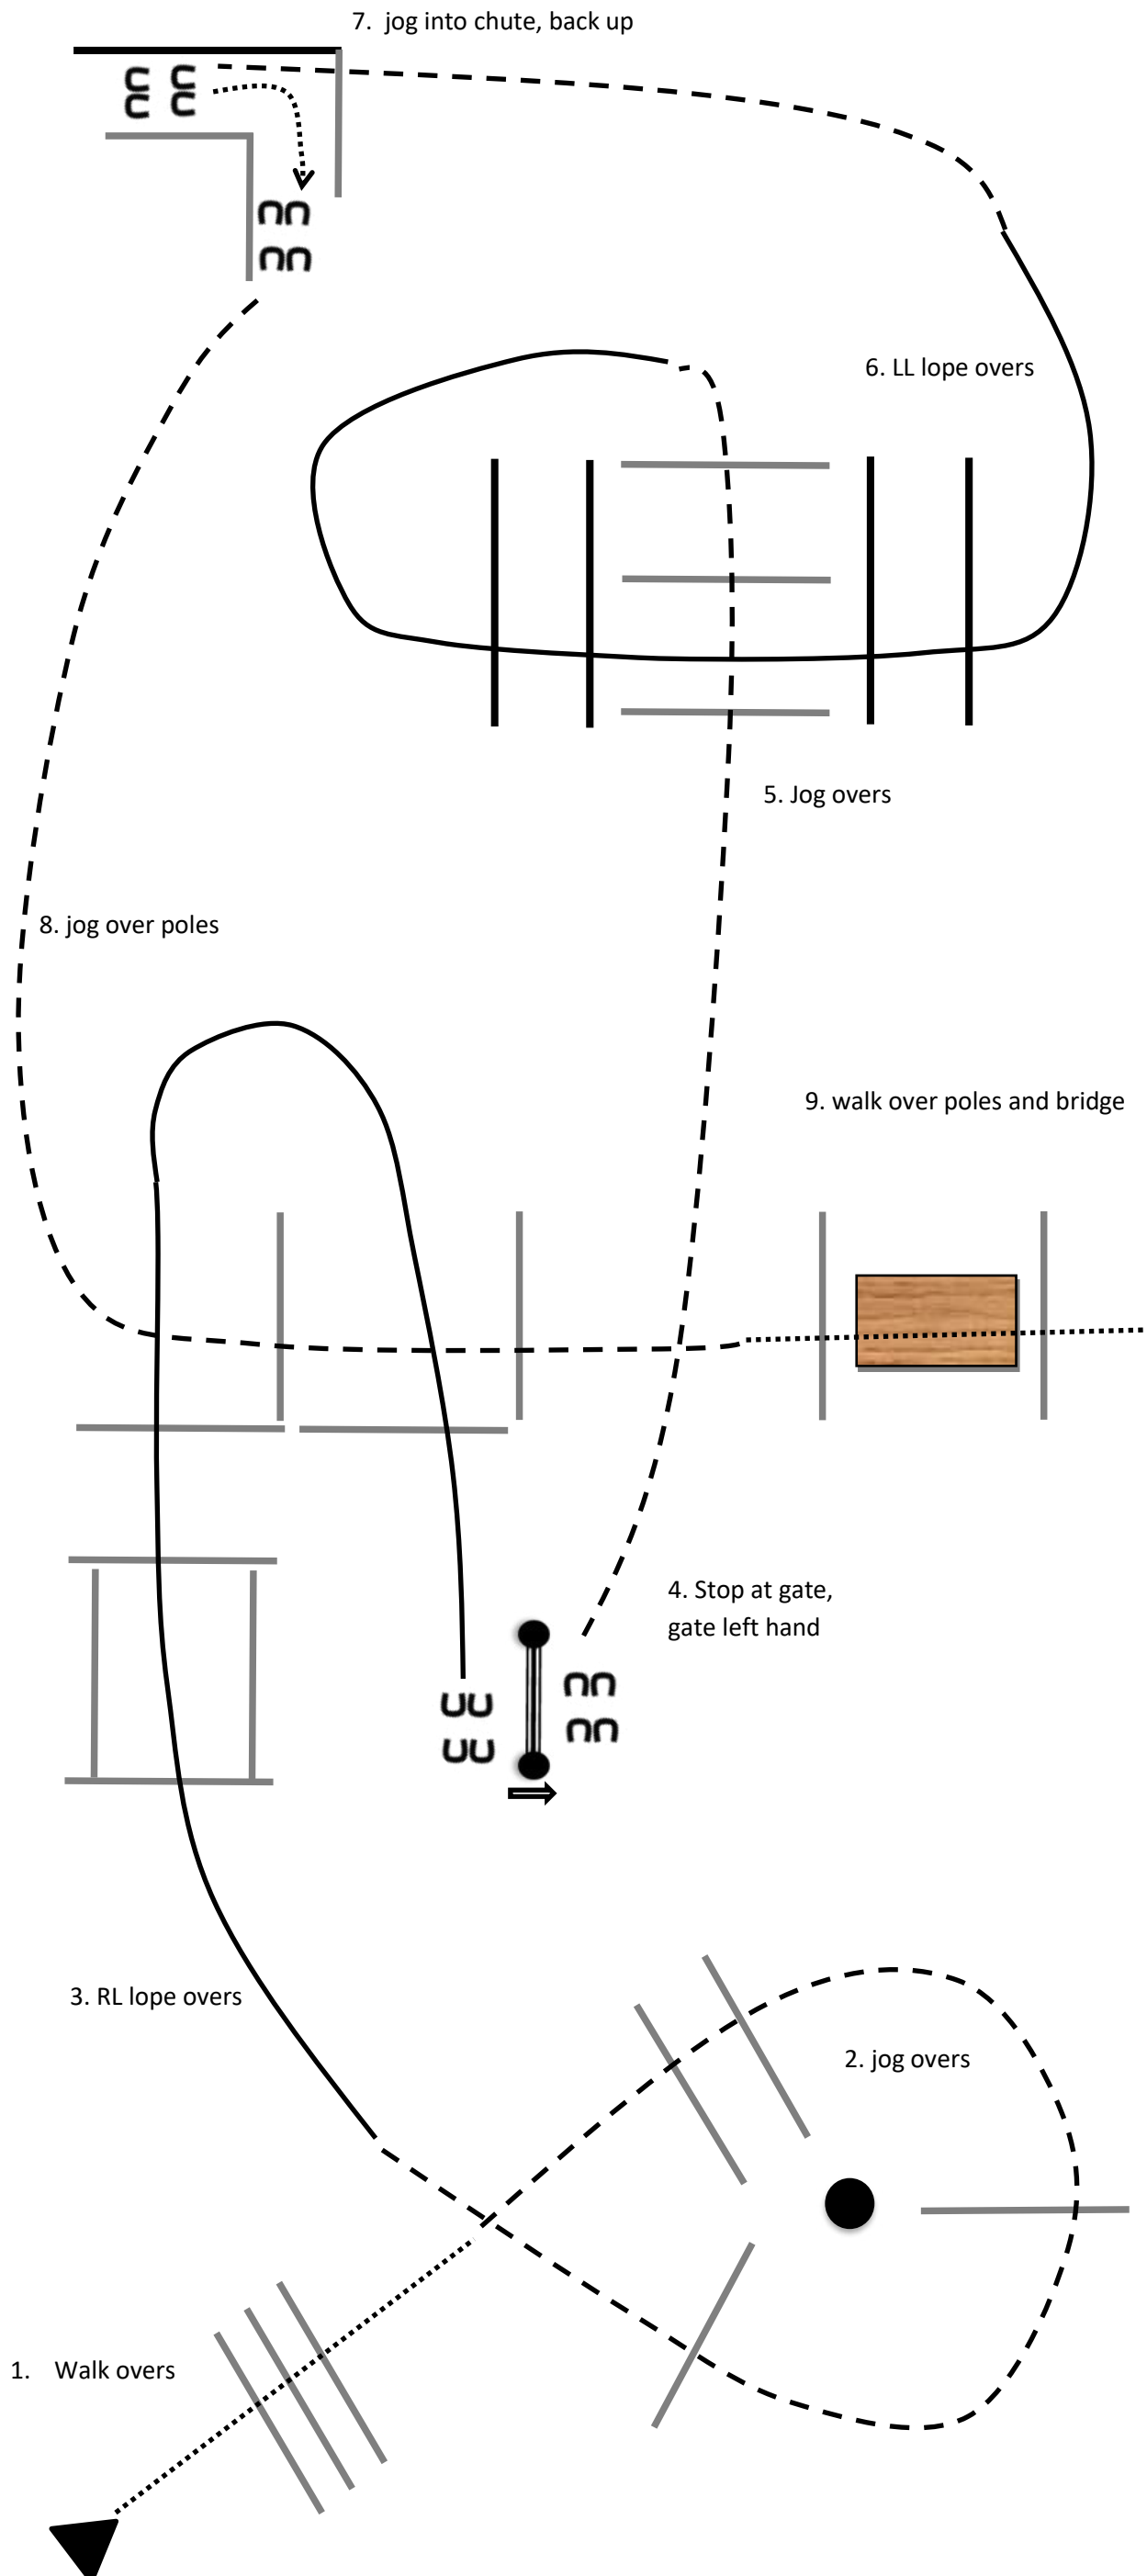

118 Trail Maturity PHA  
Styrian Paint Horse Classic 2021

7. jog into chute, back up and  
walk into box, turn at least 270°  
either way

119 Trail Ranch Horse Challenge  
Styrian Paint Horse Classic 2021

7. jog into chute, back up and  
walk into box, turn at least 270°  
either way

120, 121 Trail Amateur SPB & APHA  
122 Trail Youth LM  
Styrian Paint Horse Classic 2021

7. jog into chute, back up and  
walk into box, turn at least 270°  
either way