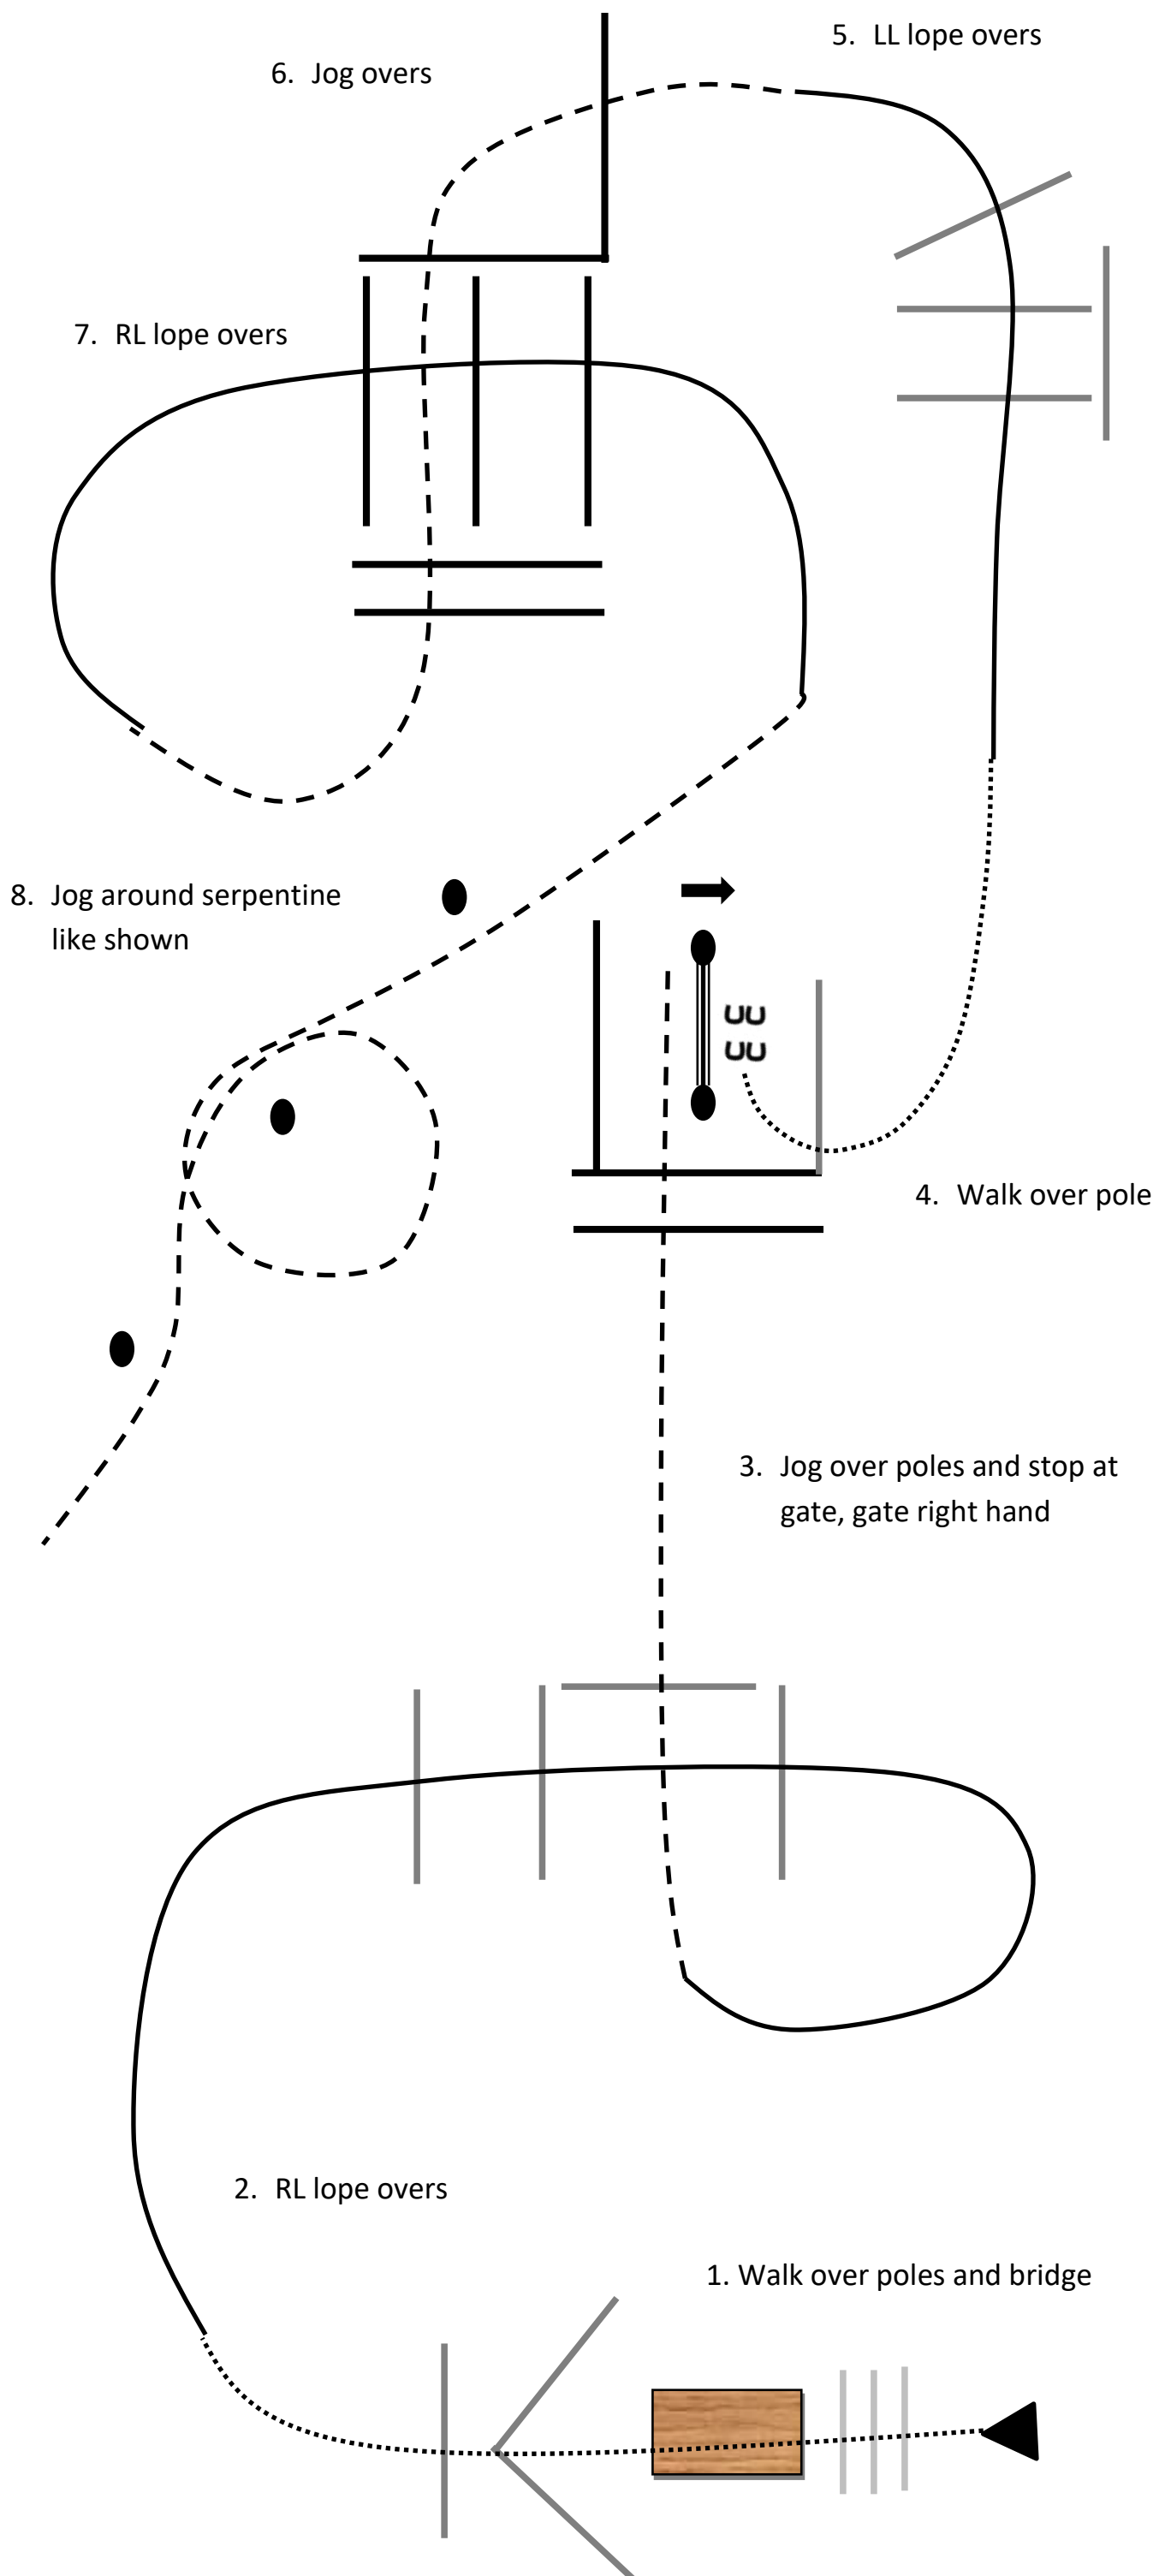

60, 61 Trail Youth APHA & SPB
Styrian Paint Horse Classic 2021