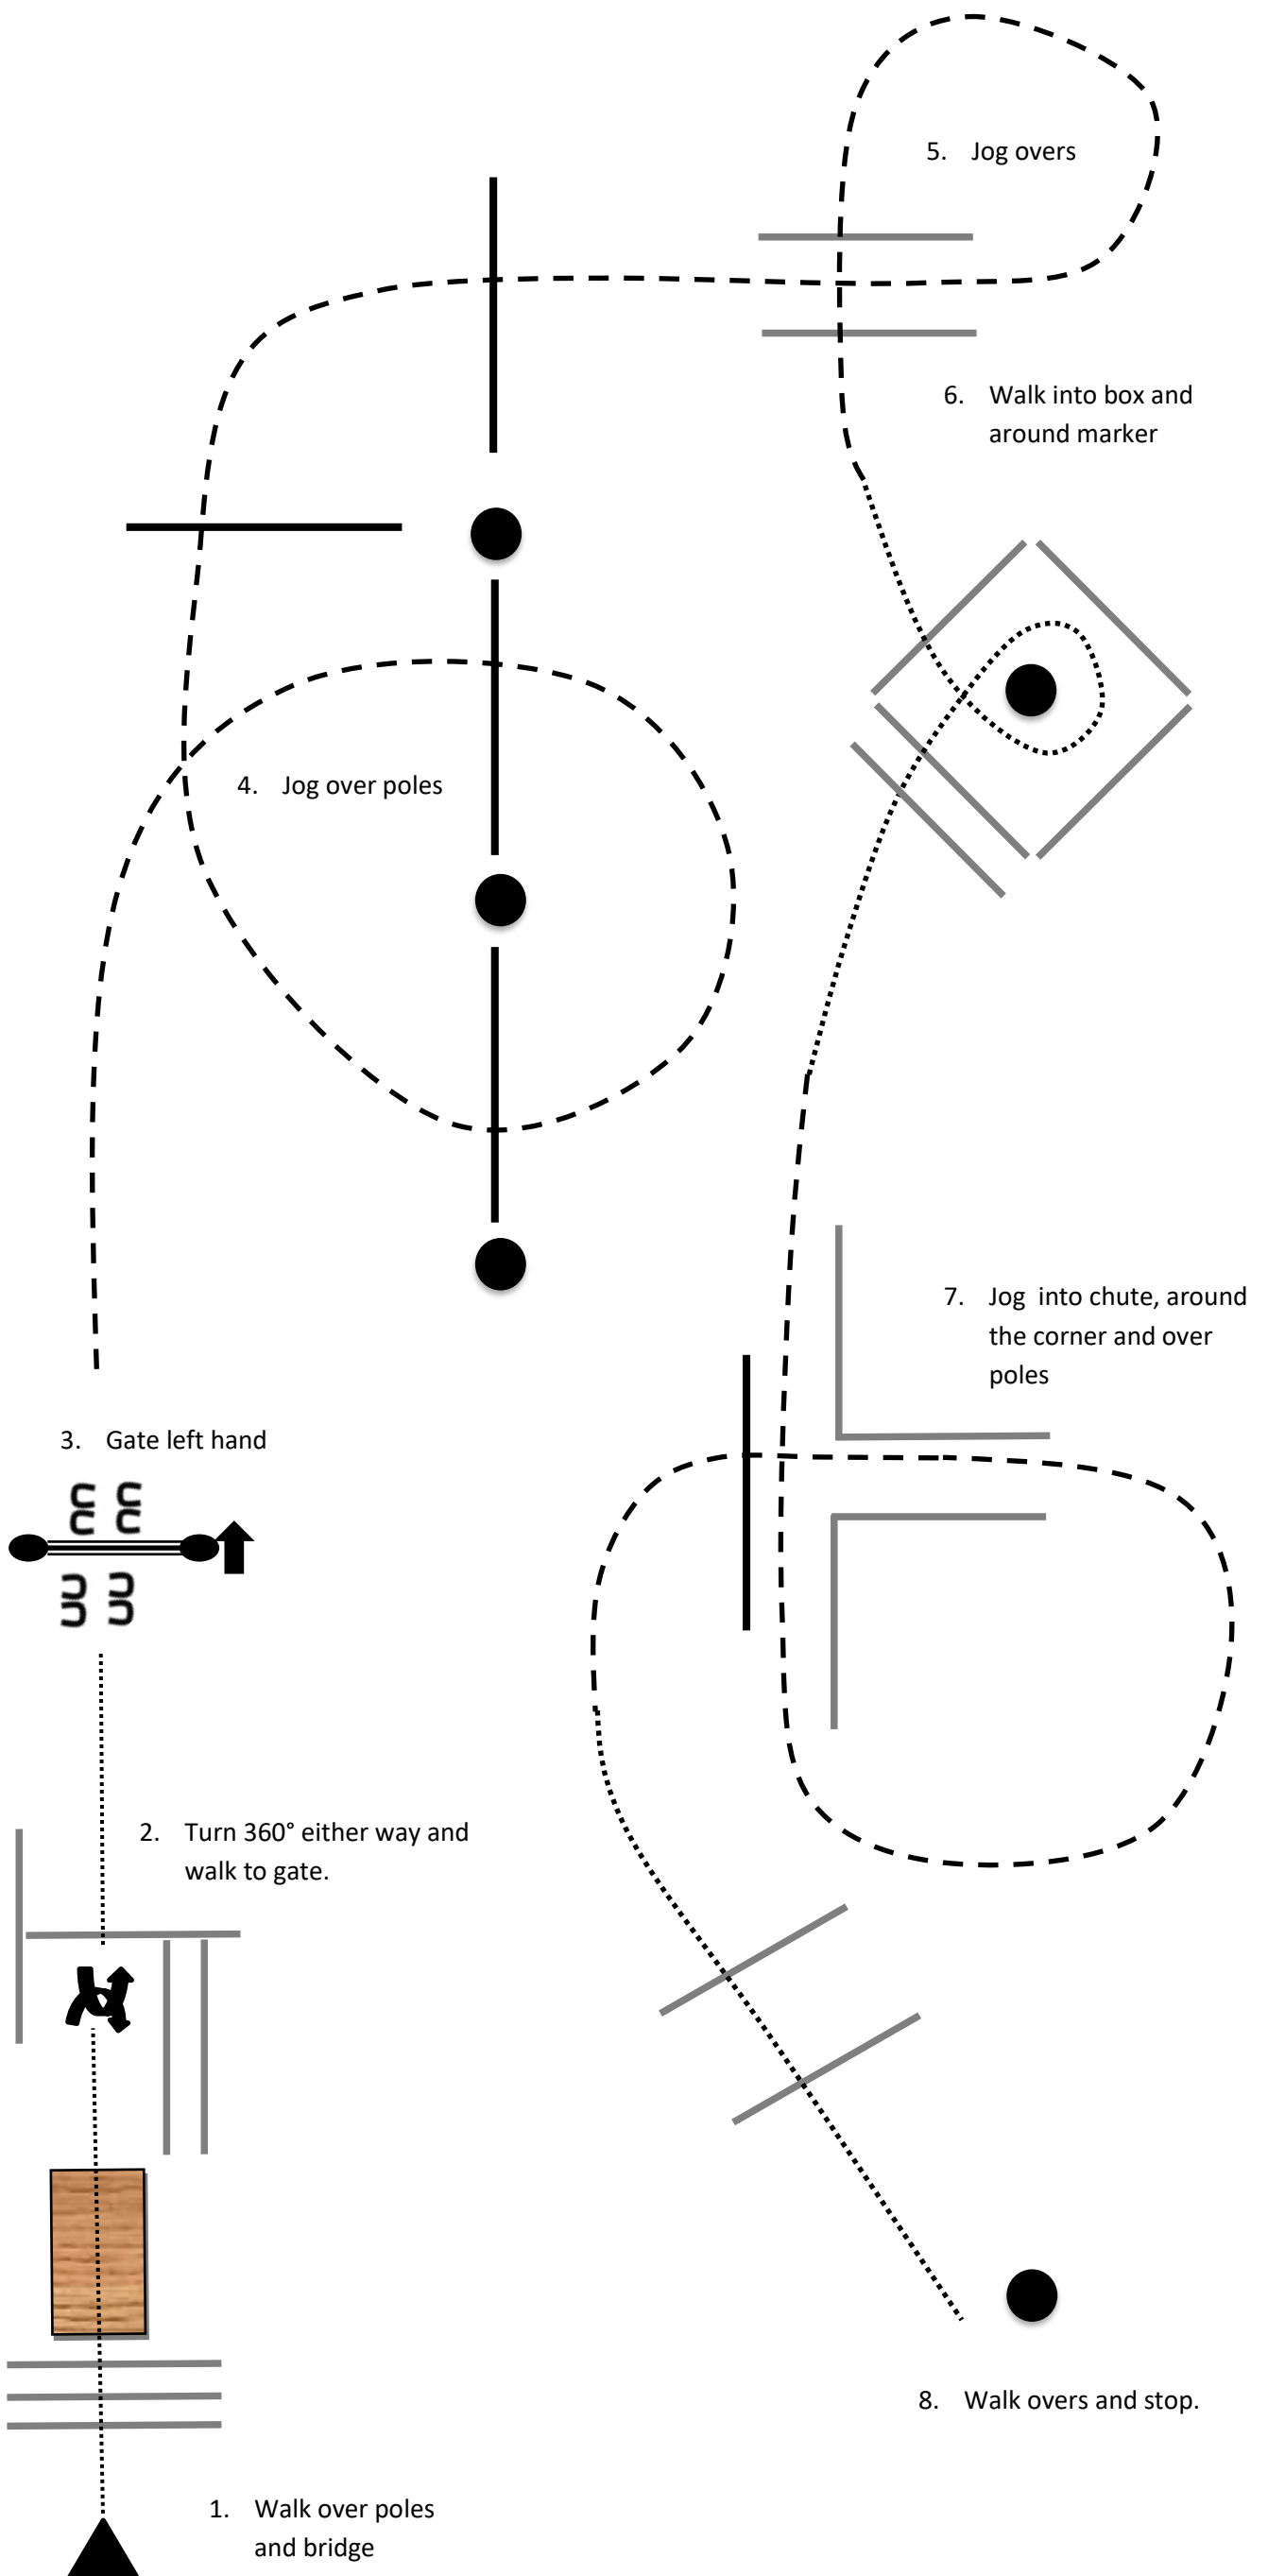

140 Trail in Hand Amateur Yearling & 2-yr. Old APHA & SPB
Styrian Paint Horse Classic 2021