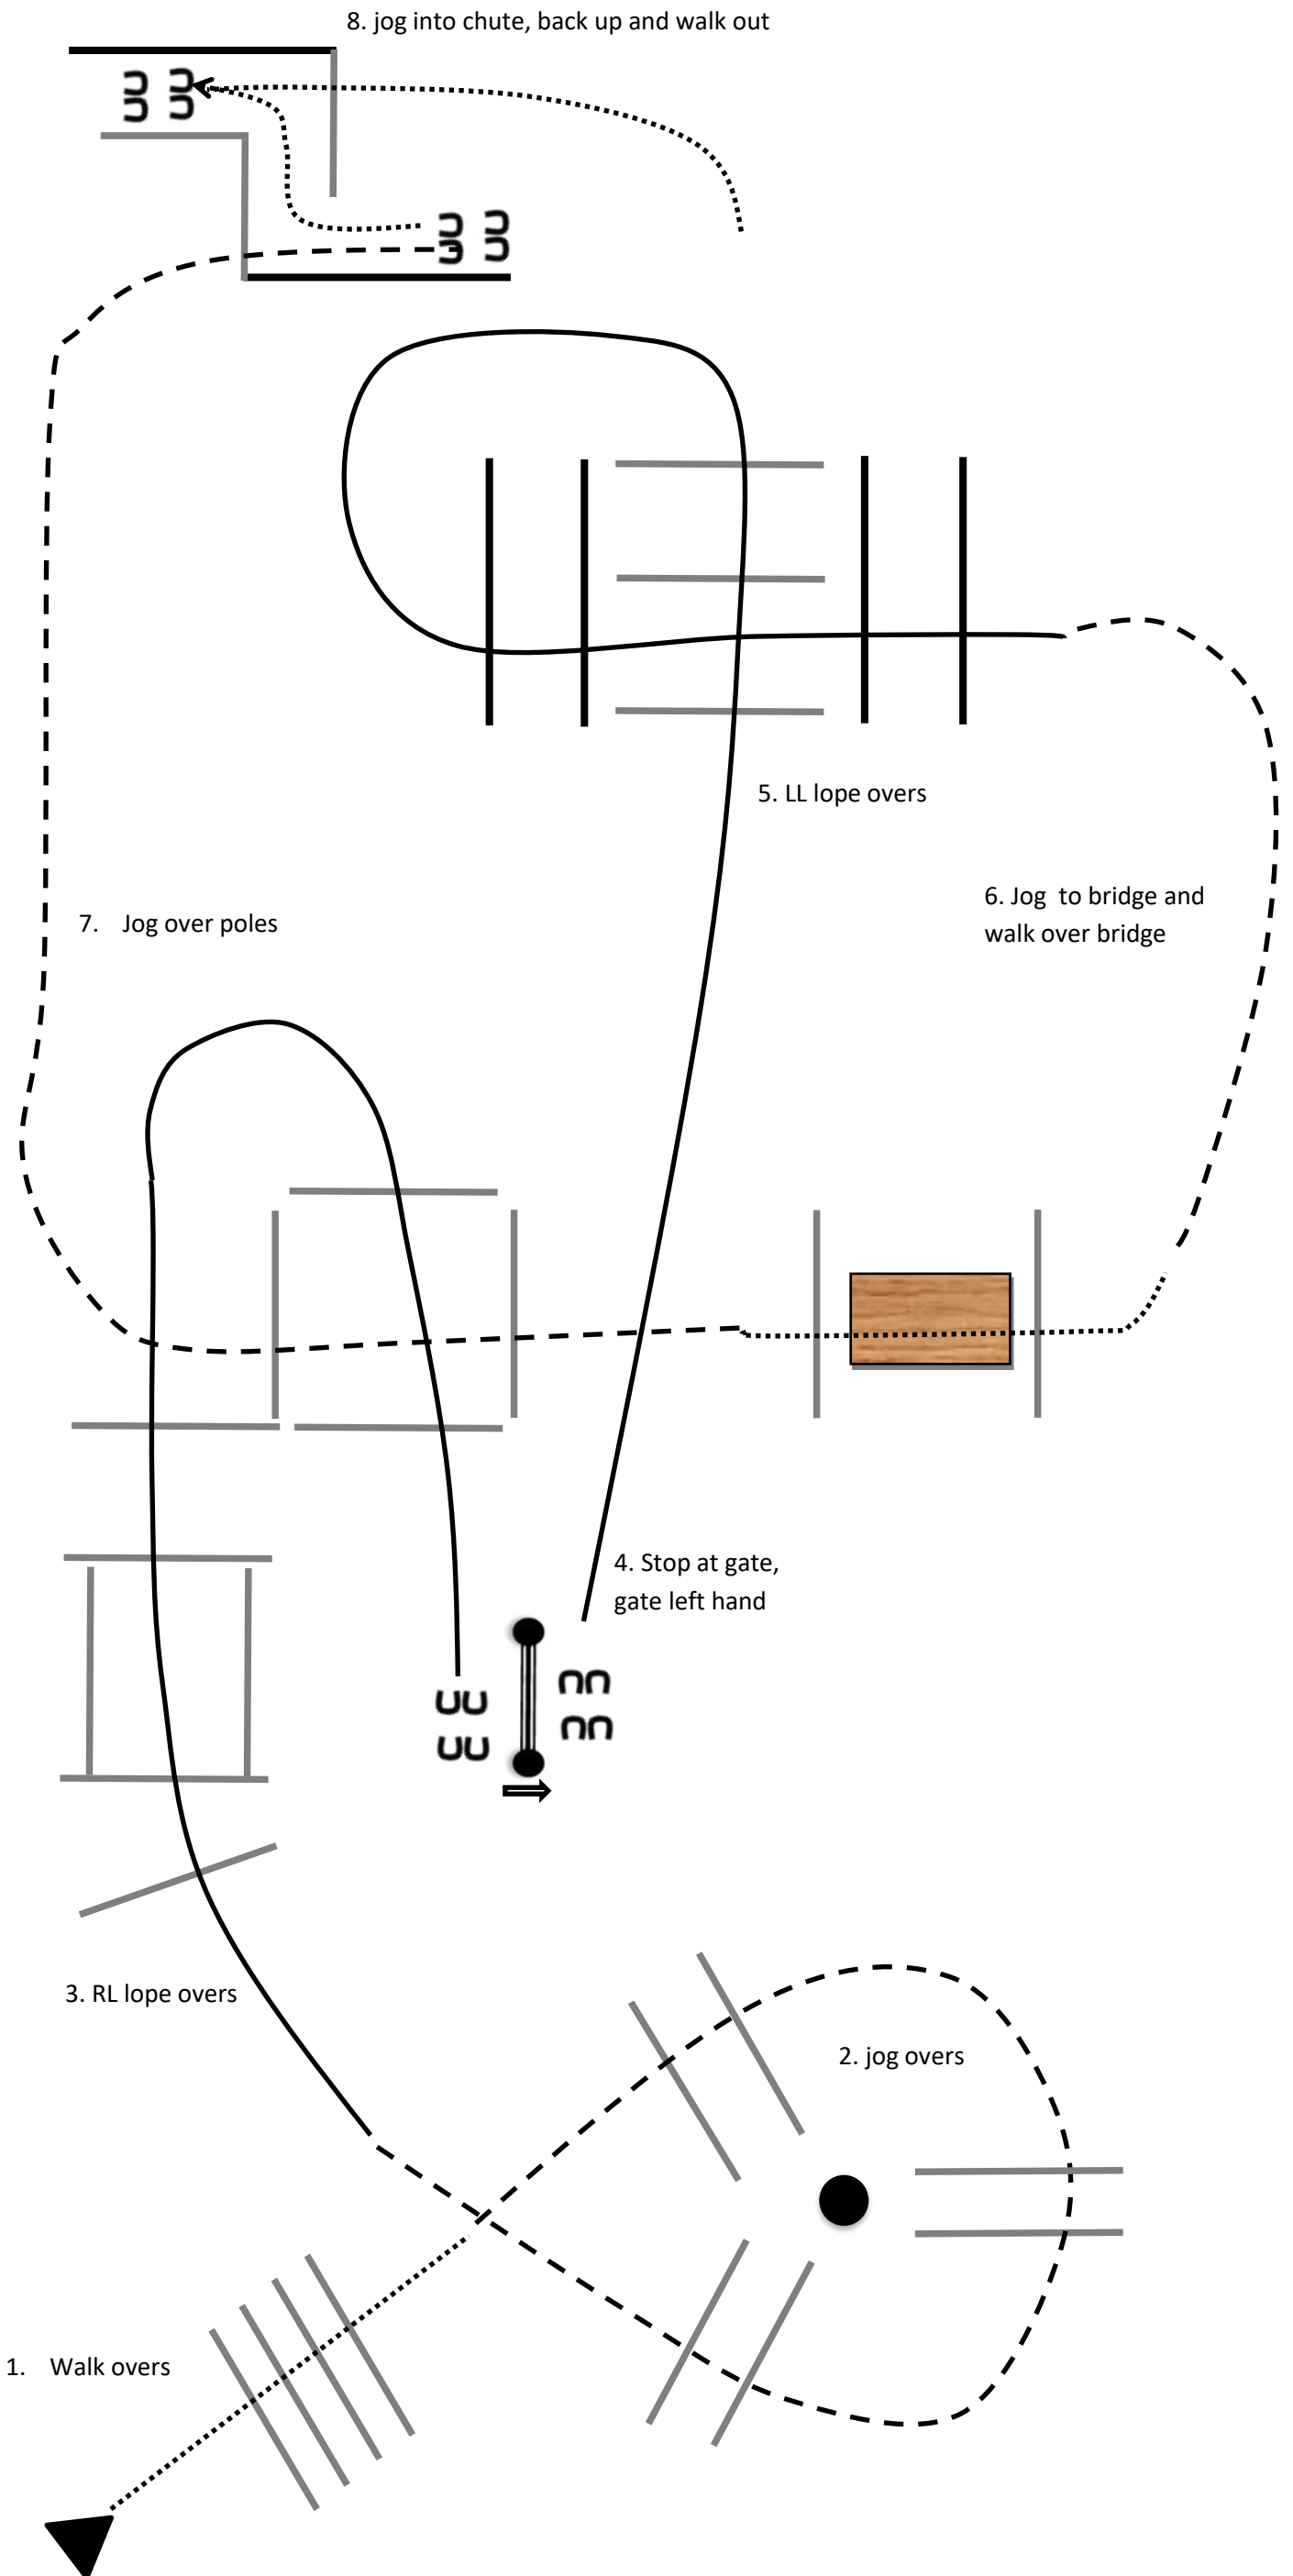

116 Trail Open LZ
Styrian Paint Horse Classic 2021