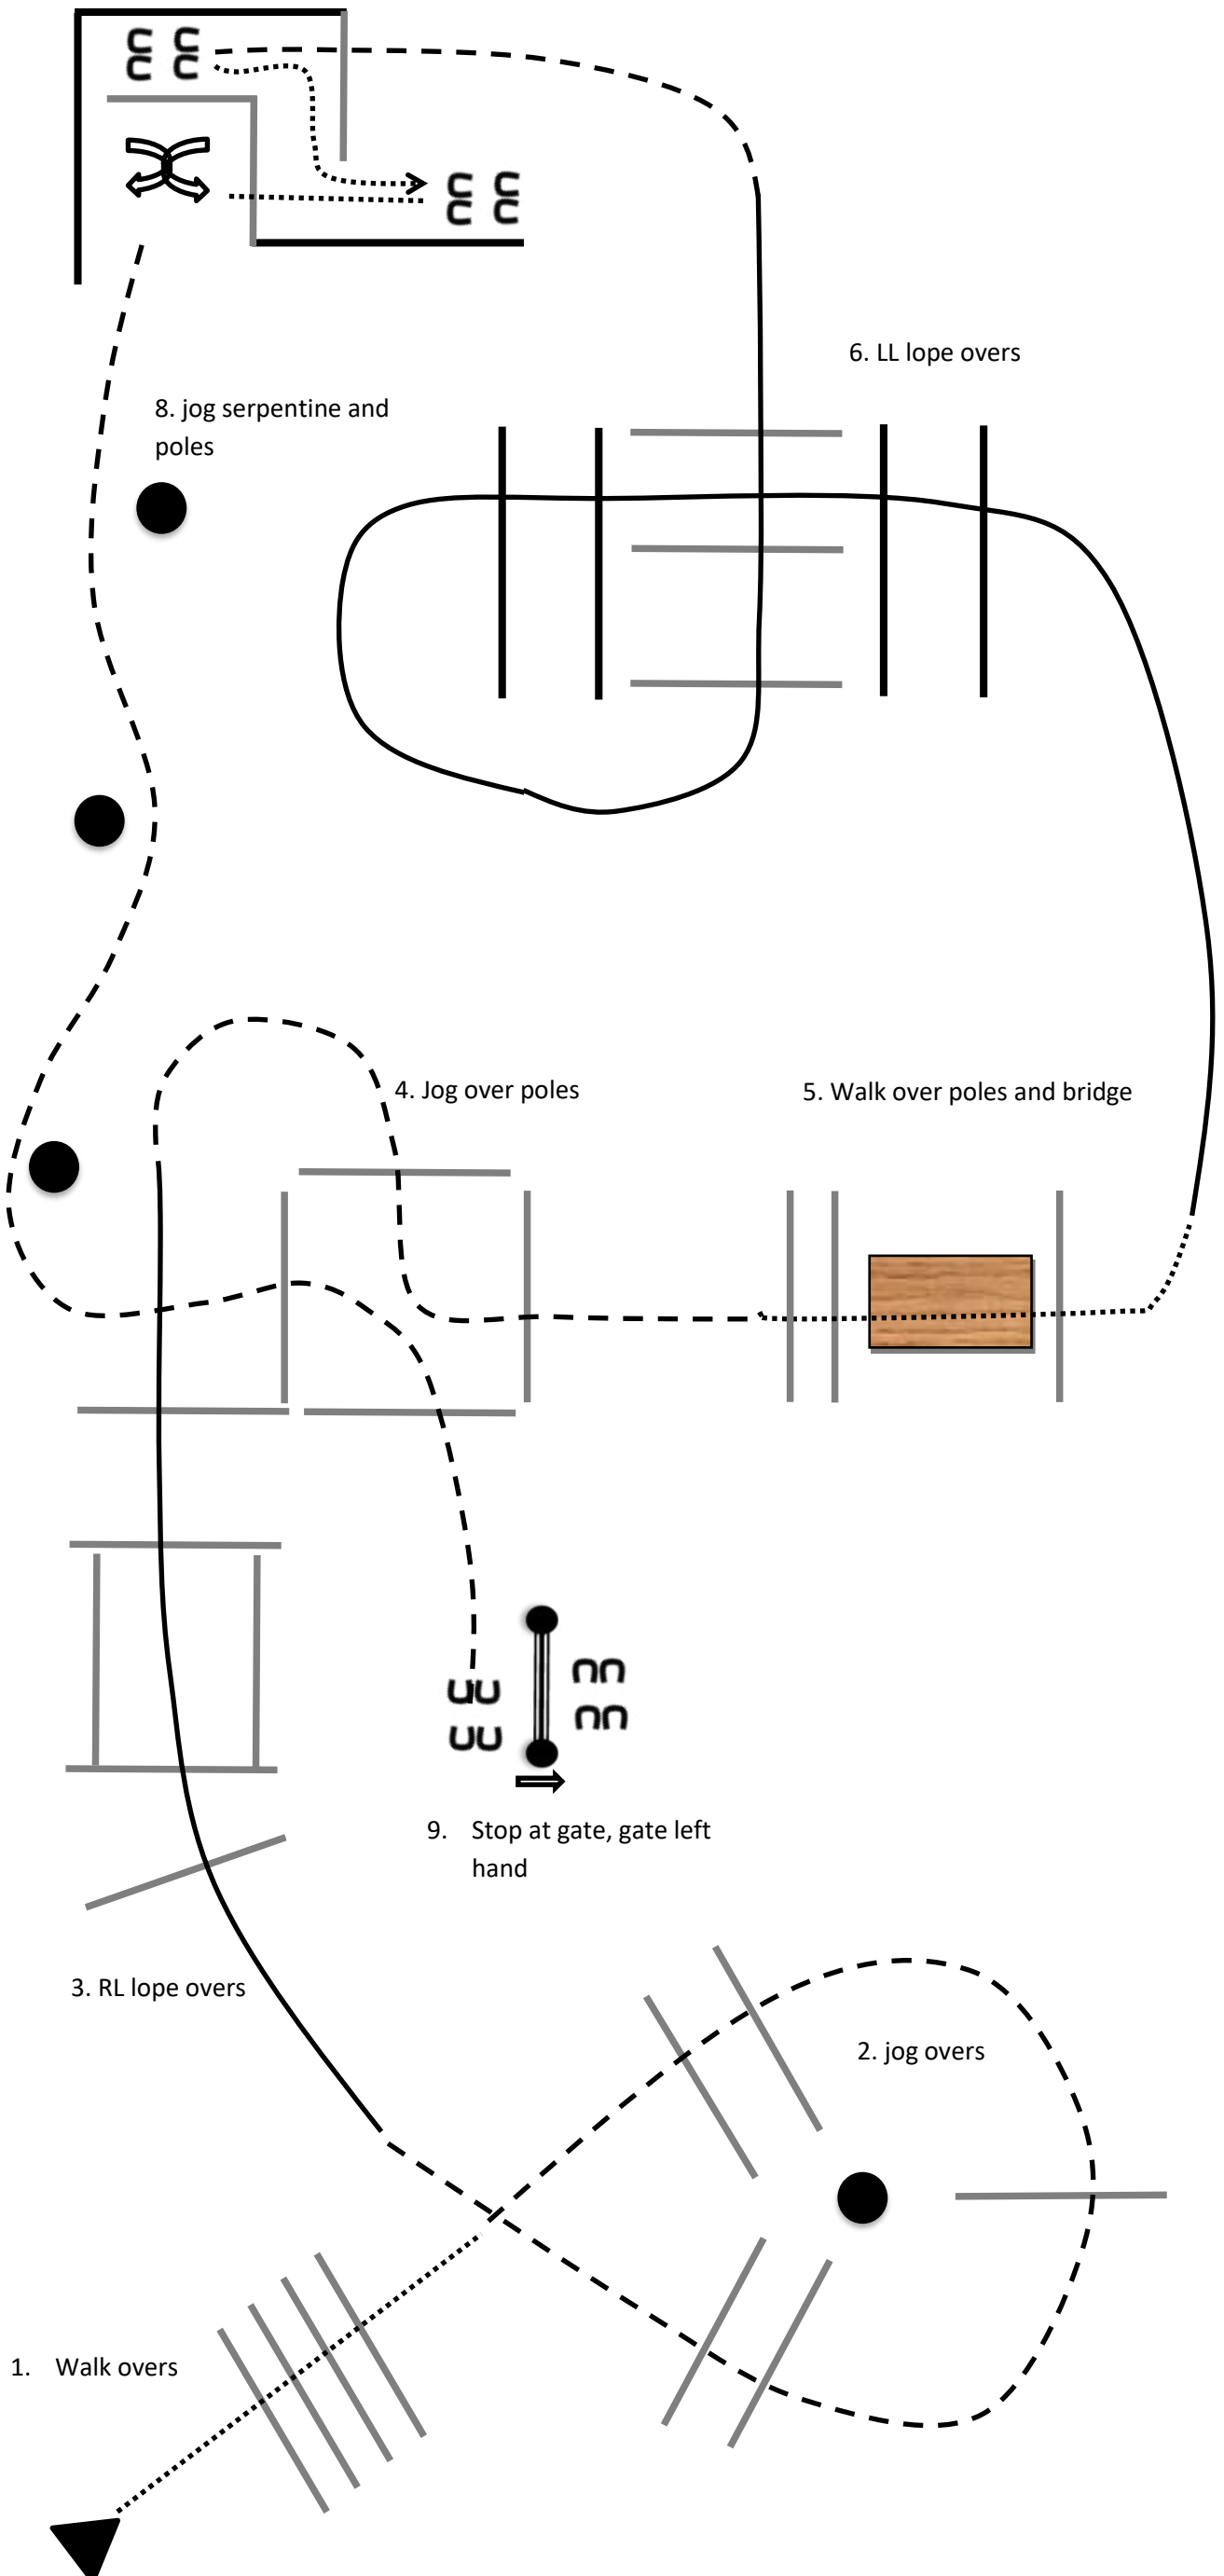

118 Trail Maturity PHA  
Styrian Paint Horse Classic 2021

7. jog into chute, back up and  
walk into box, turn at least 270°  
either way

119 Trail Ranch Horse Challenge  
Styrian Paint Horse Classic 2021

7. jog into chute, back up and  
walk into box, turn at least 270°  
either way

120, 121 Trail Amateur SPB & APHA  
122 Trail Youth LM  
Styrian Paint Horse Classic 2021

7. jog into chute, back up and  
walk into box, turn at least 270°  
either way