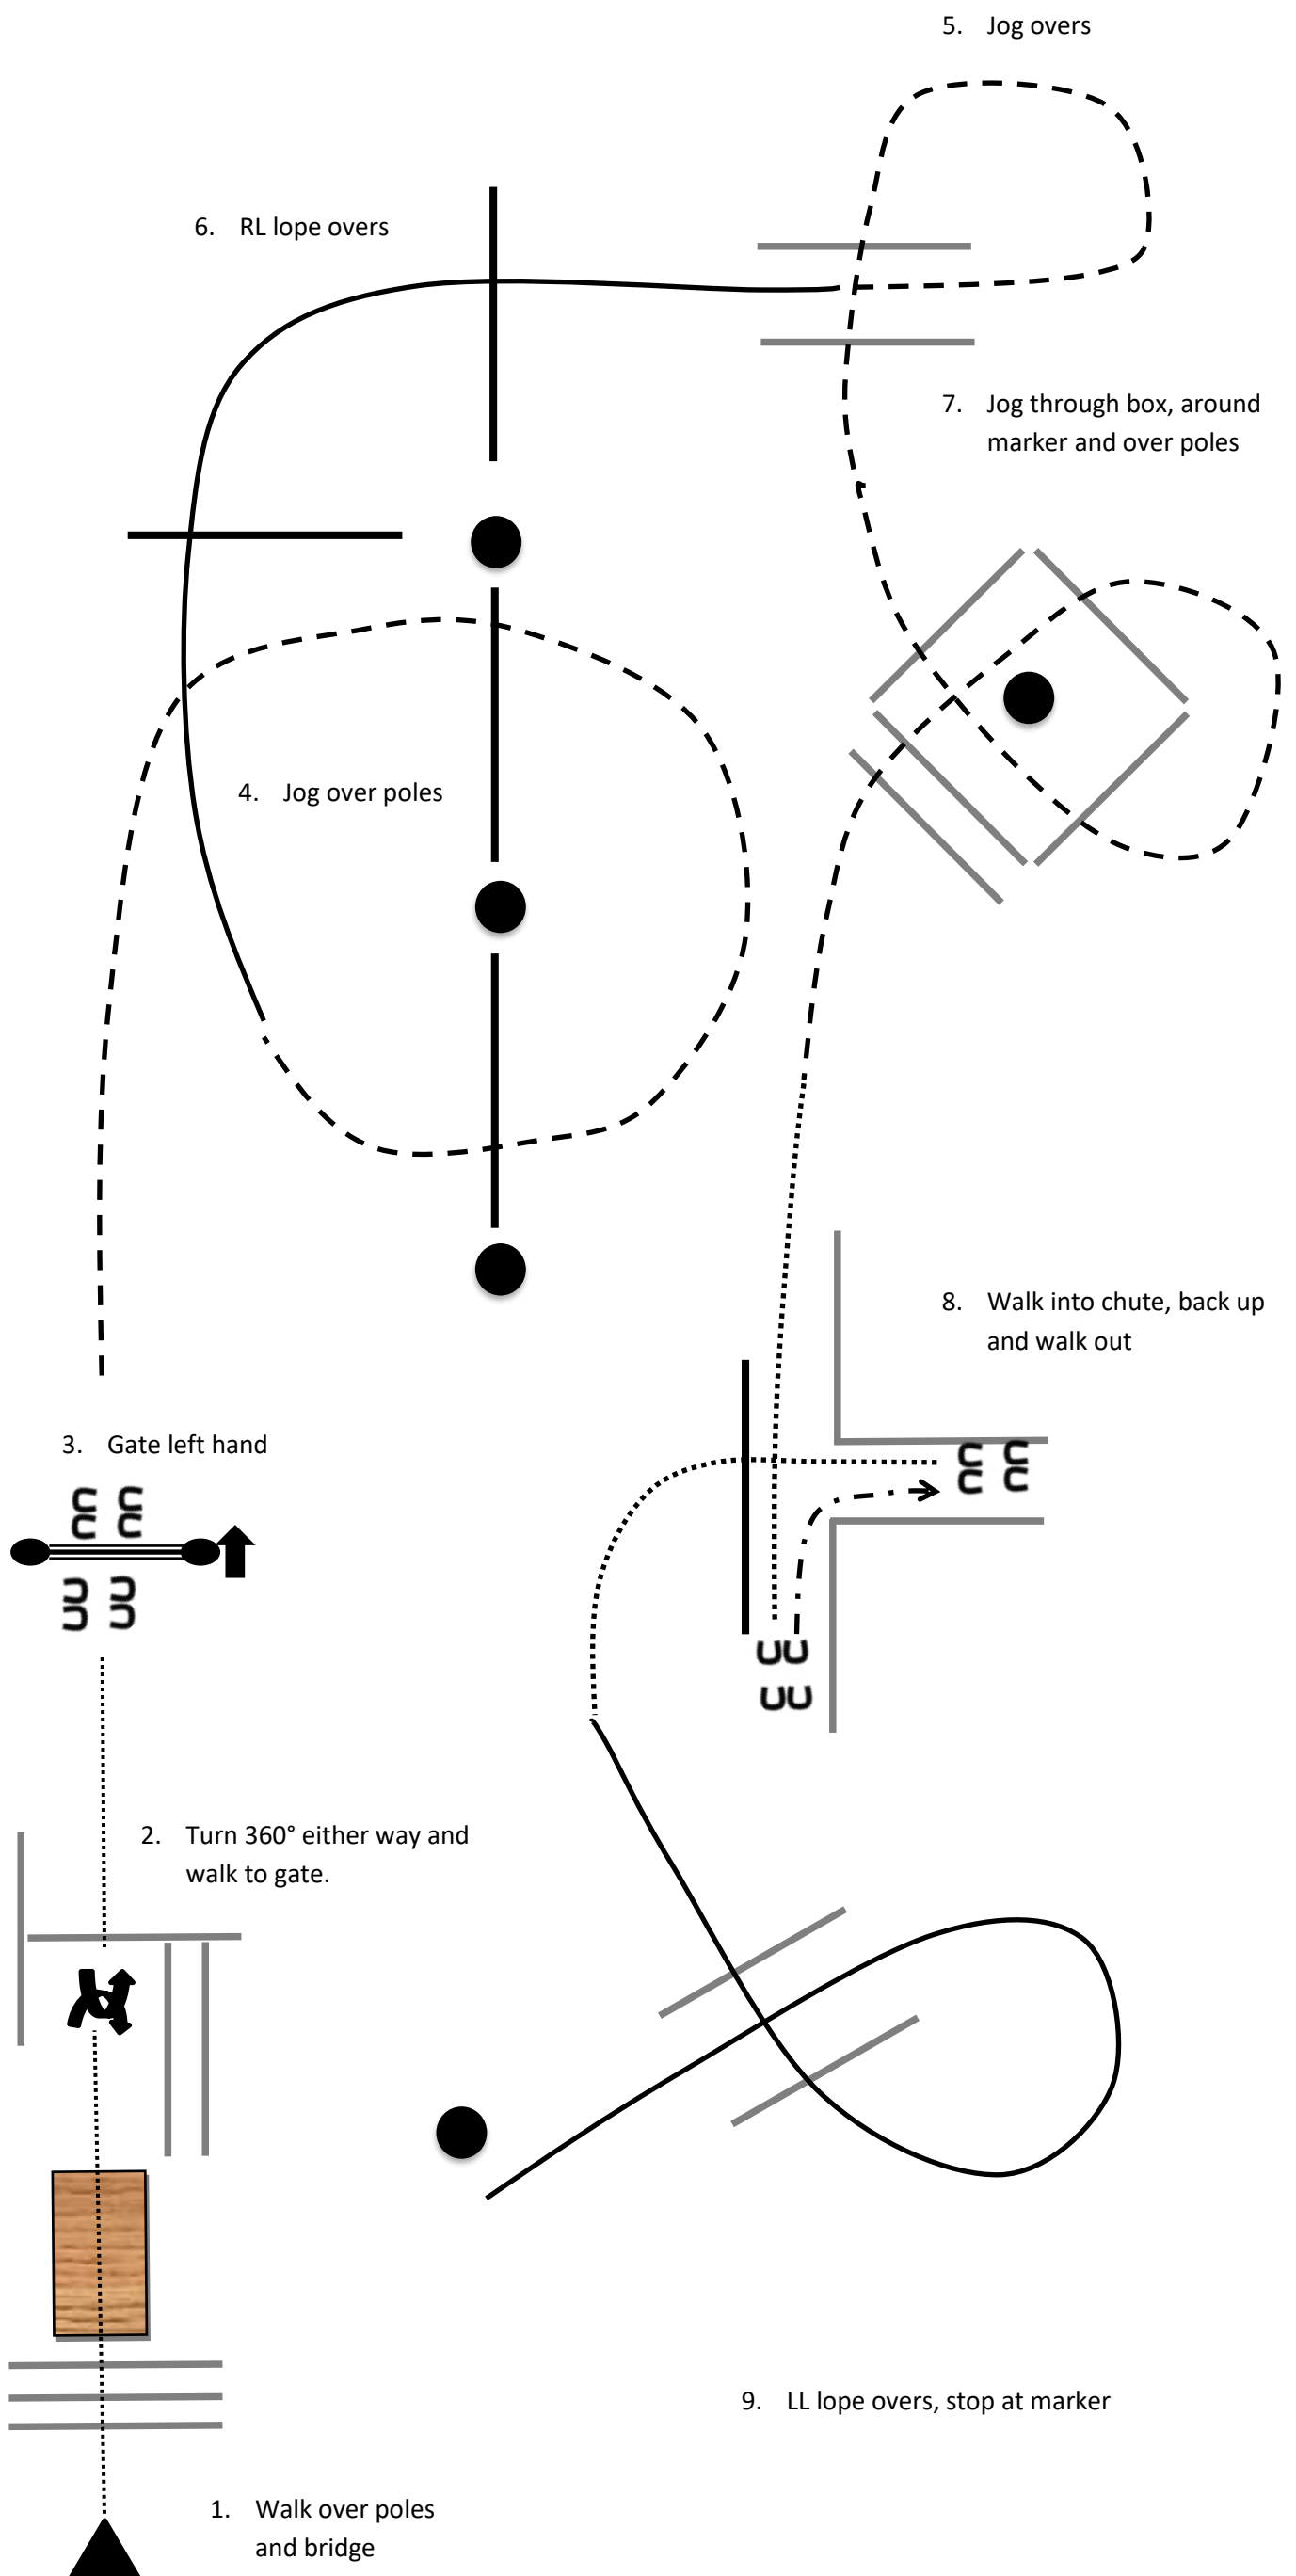

143 Trail Rookie LZ
Styrian Paint Horse Classic 2021