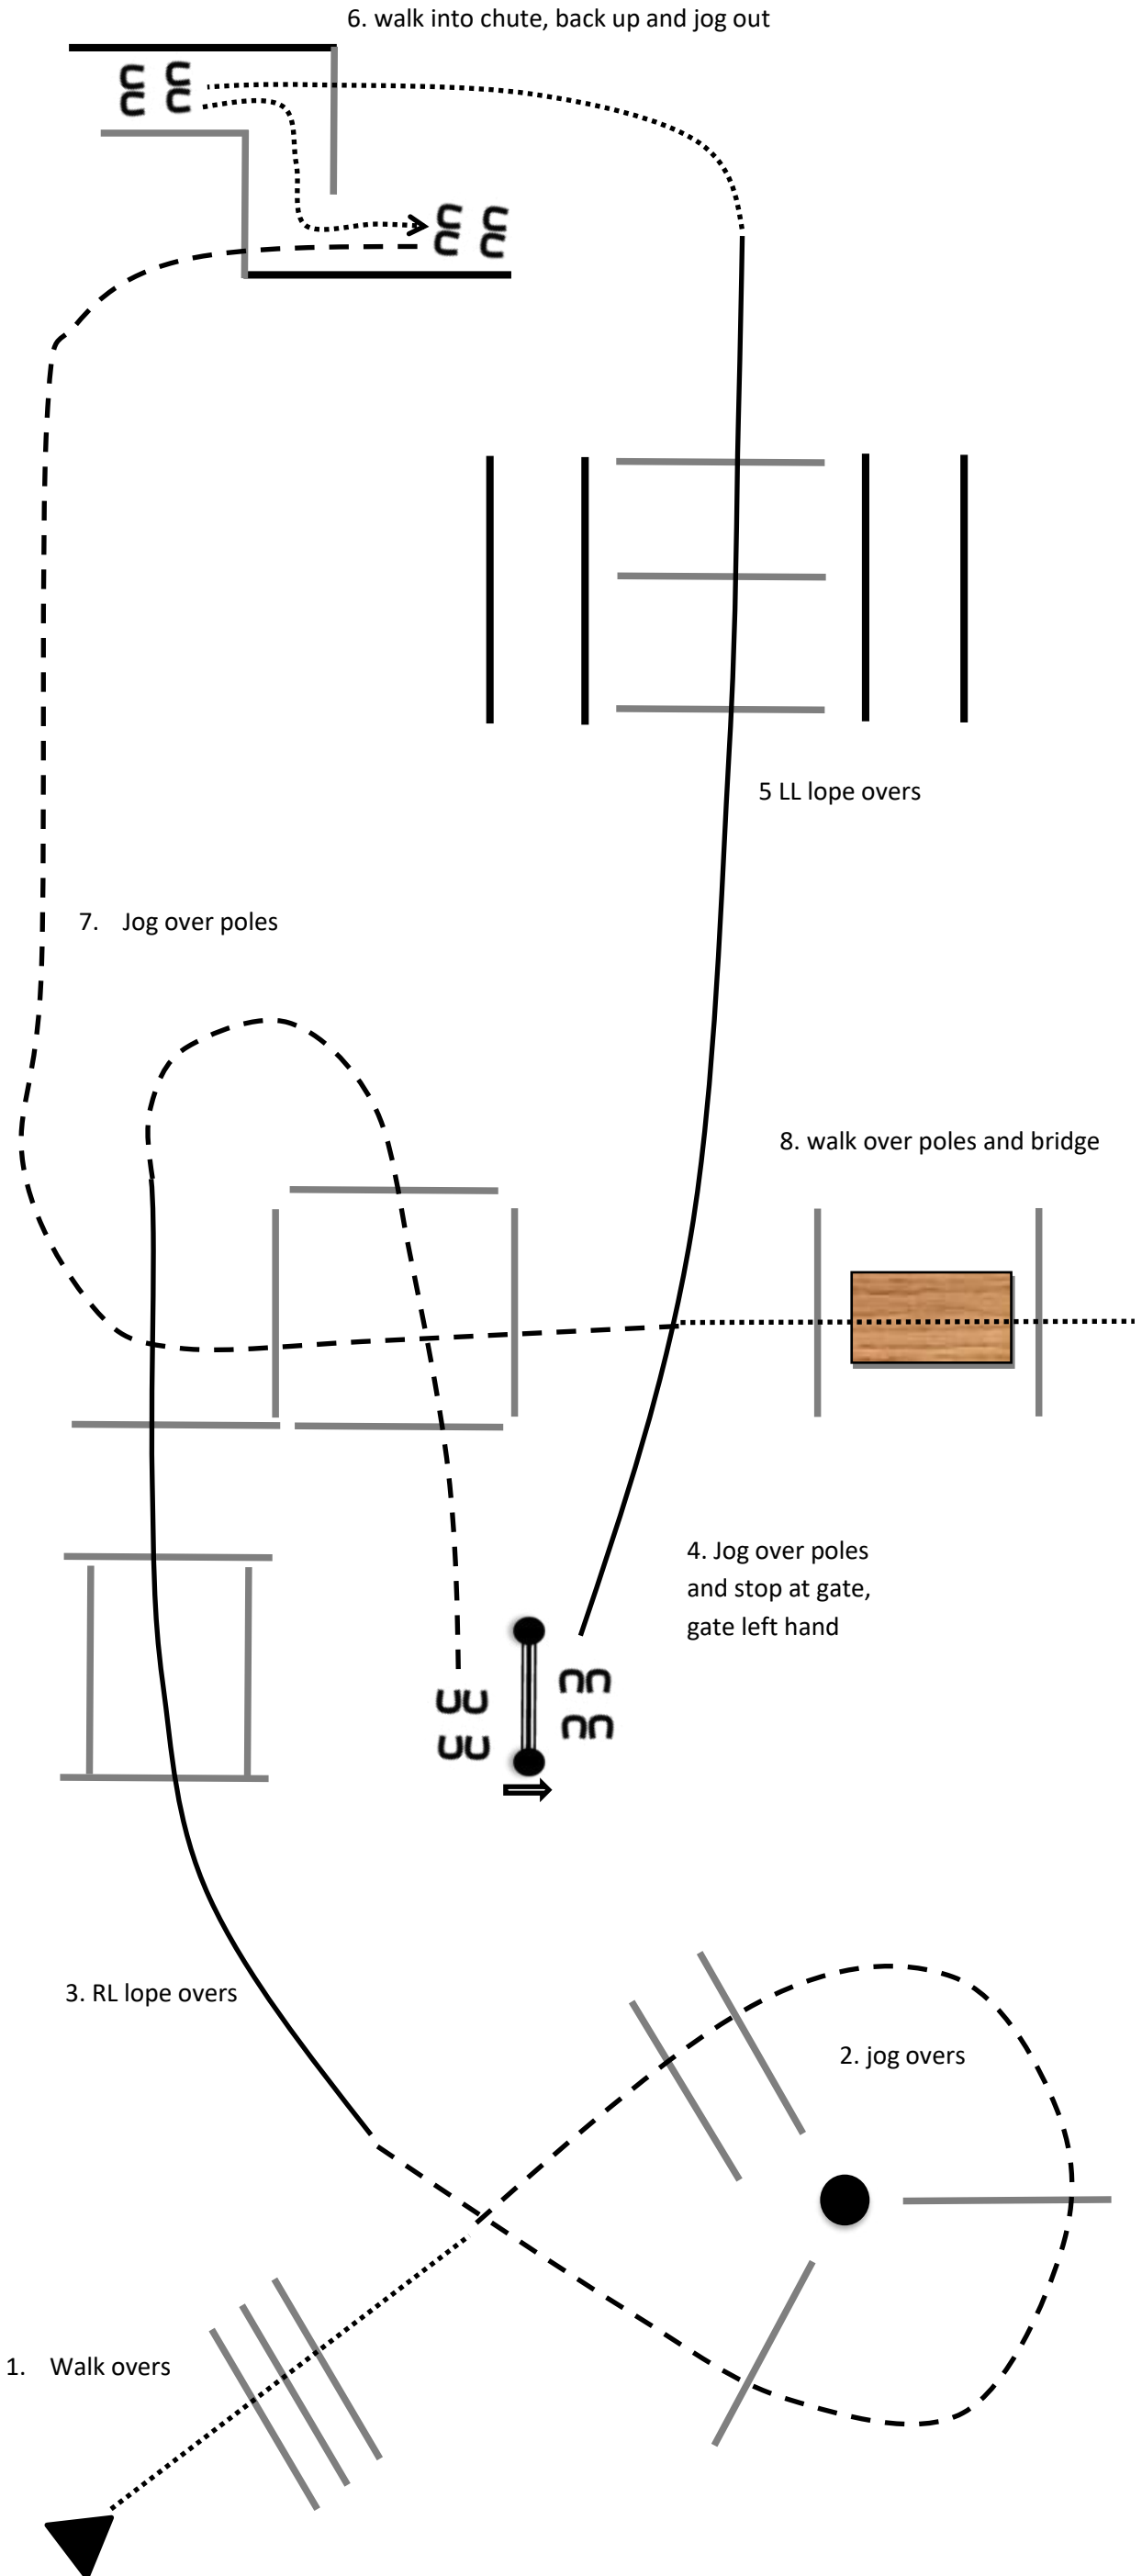

114 Trail Rookie LZ
115 Trail NA APHA
Styrian Paint Horse Classic 2021