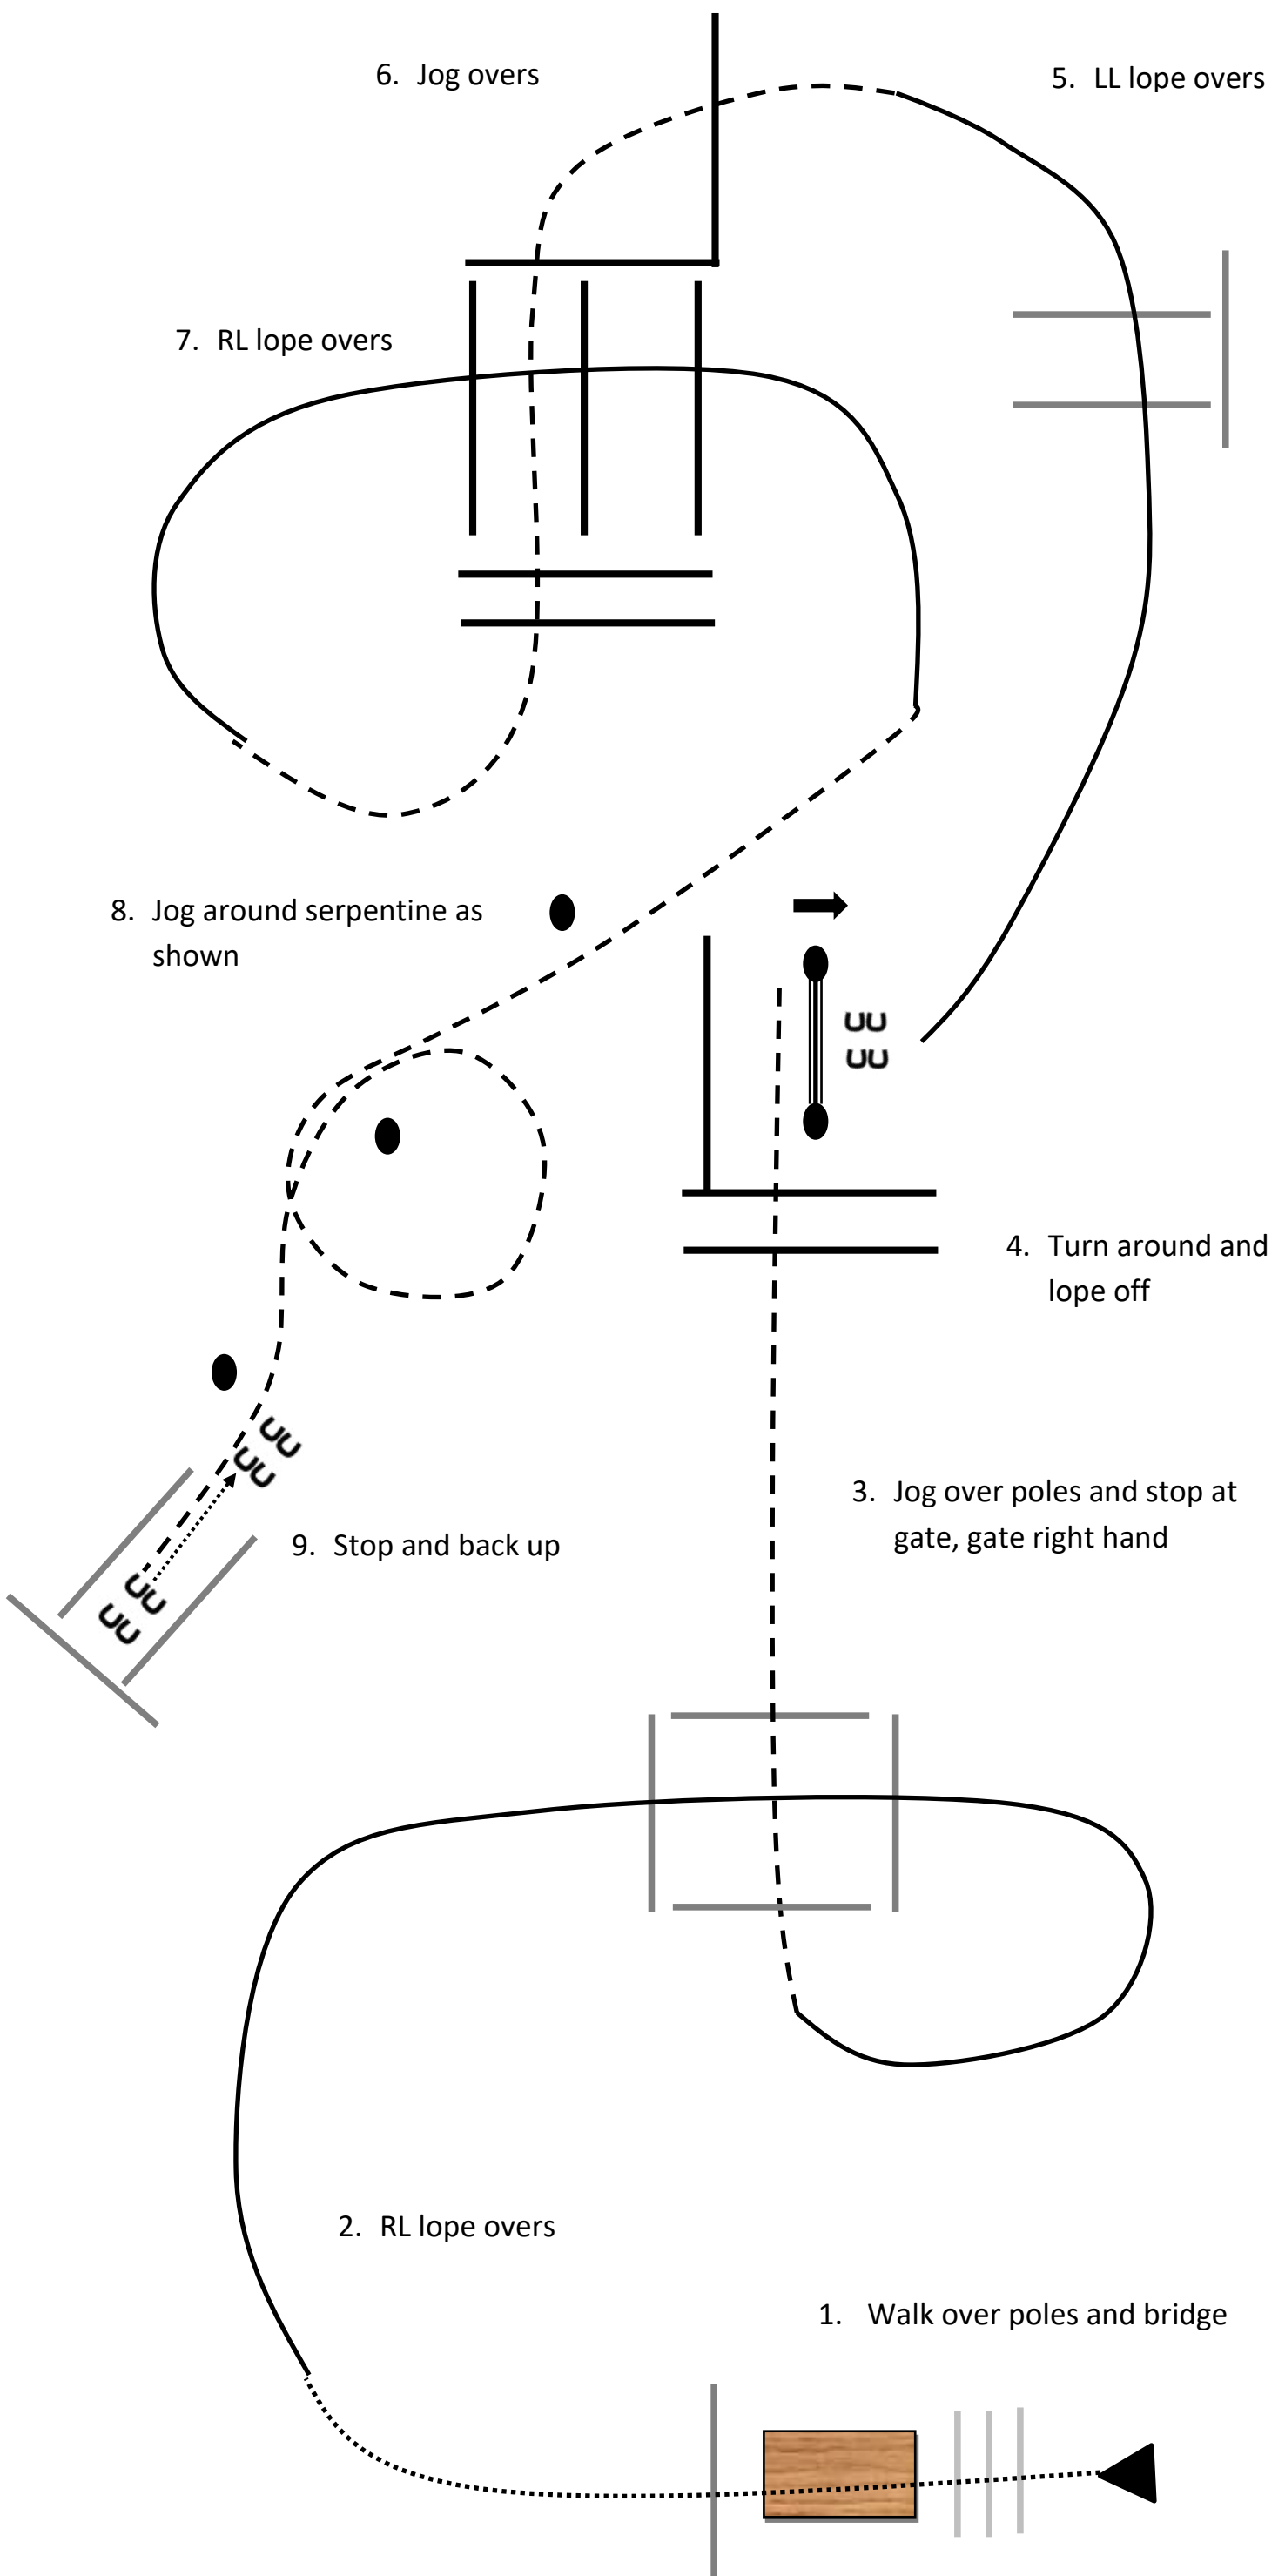

58 Trail Youth LZ
Styrian Paint Horse Classic 2021