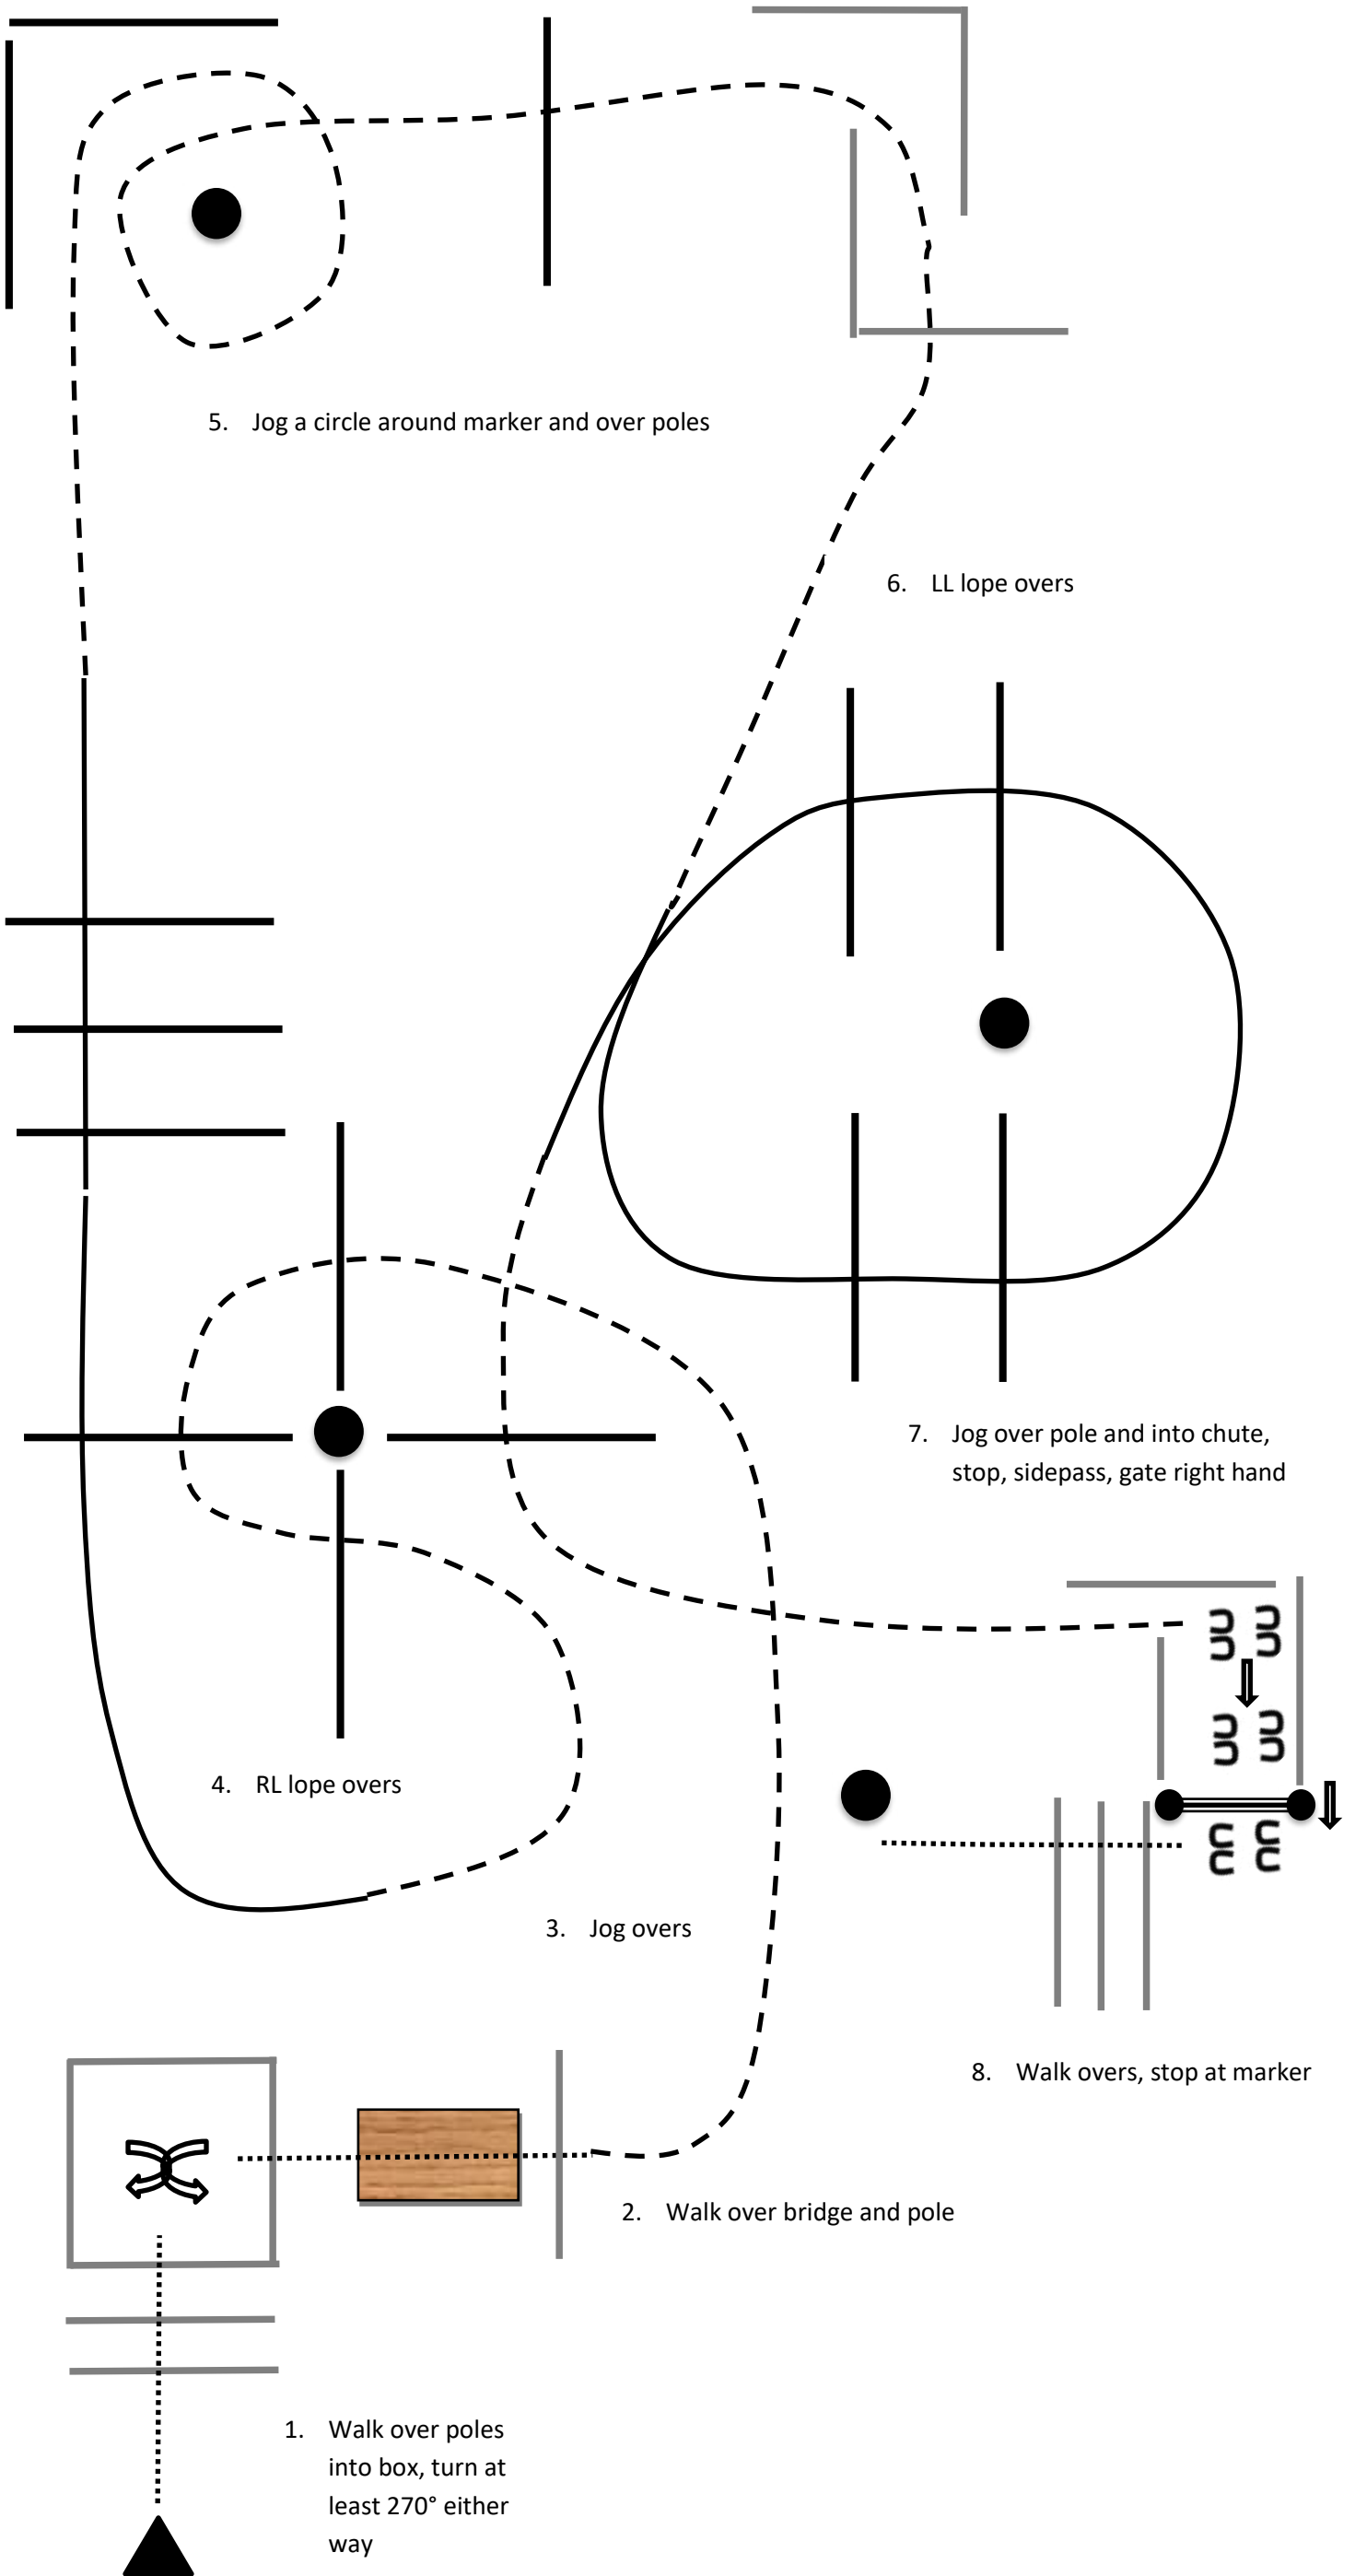

76, 77 Green Trail Open APHA & SPB
Styrian Paint Horse Classic 2021