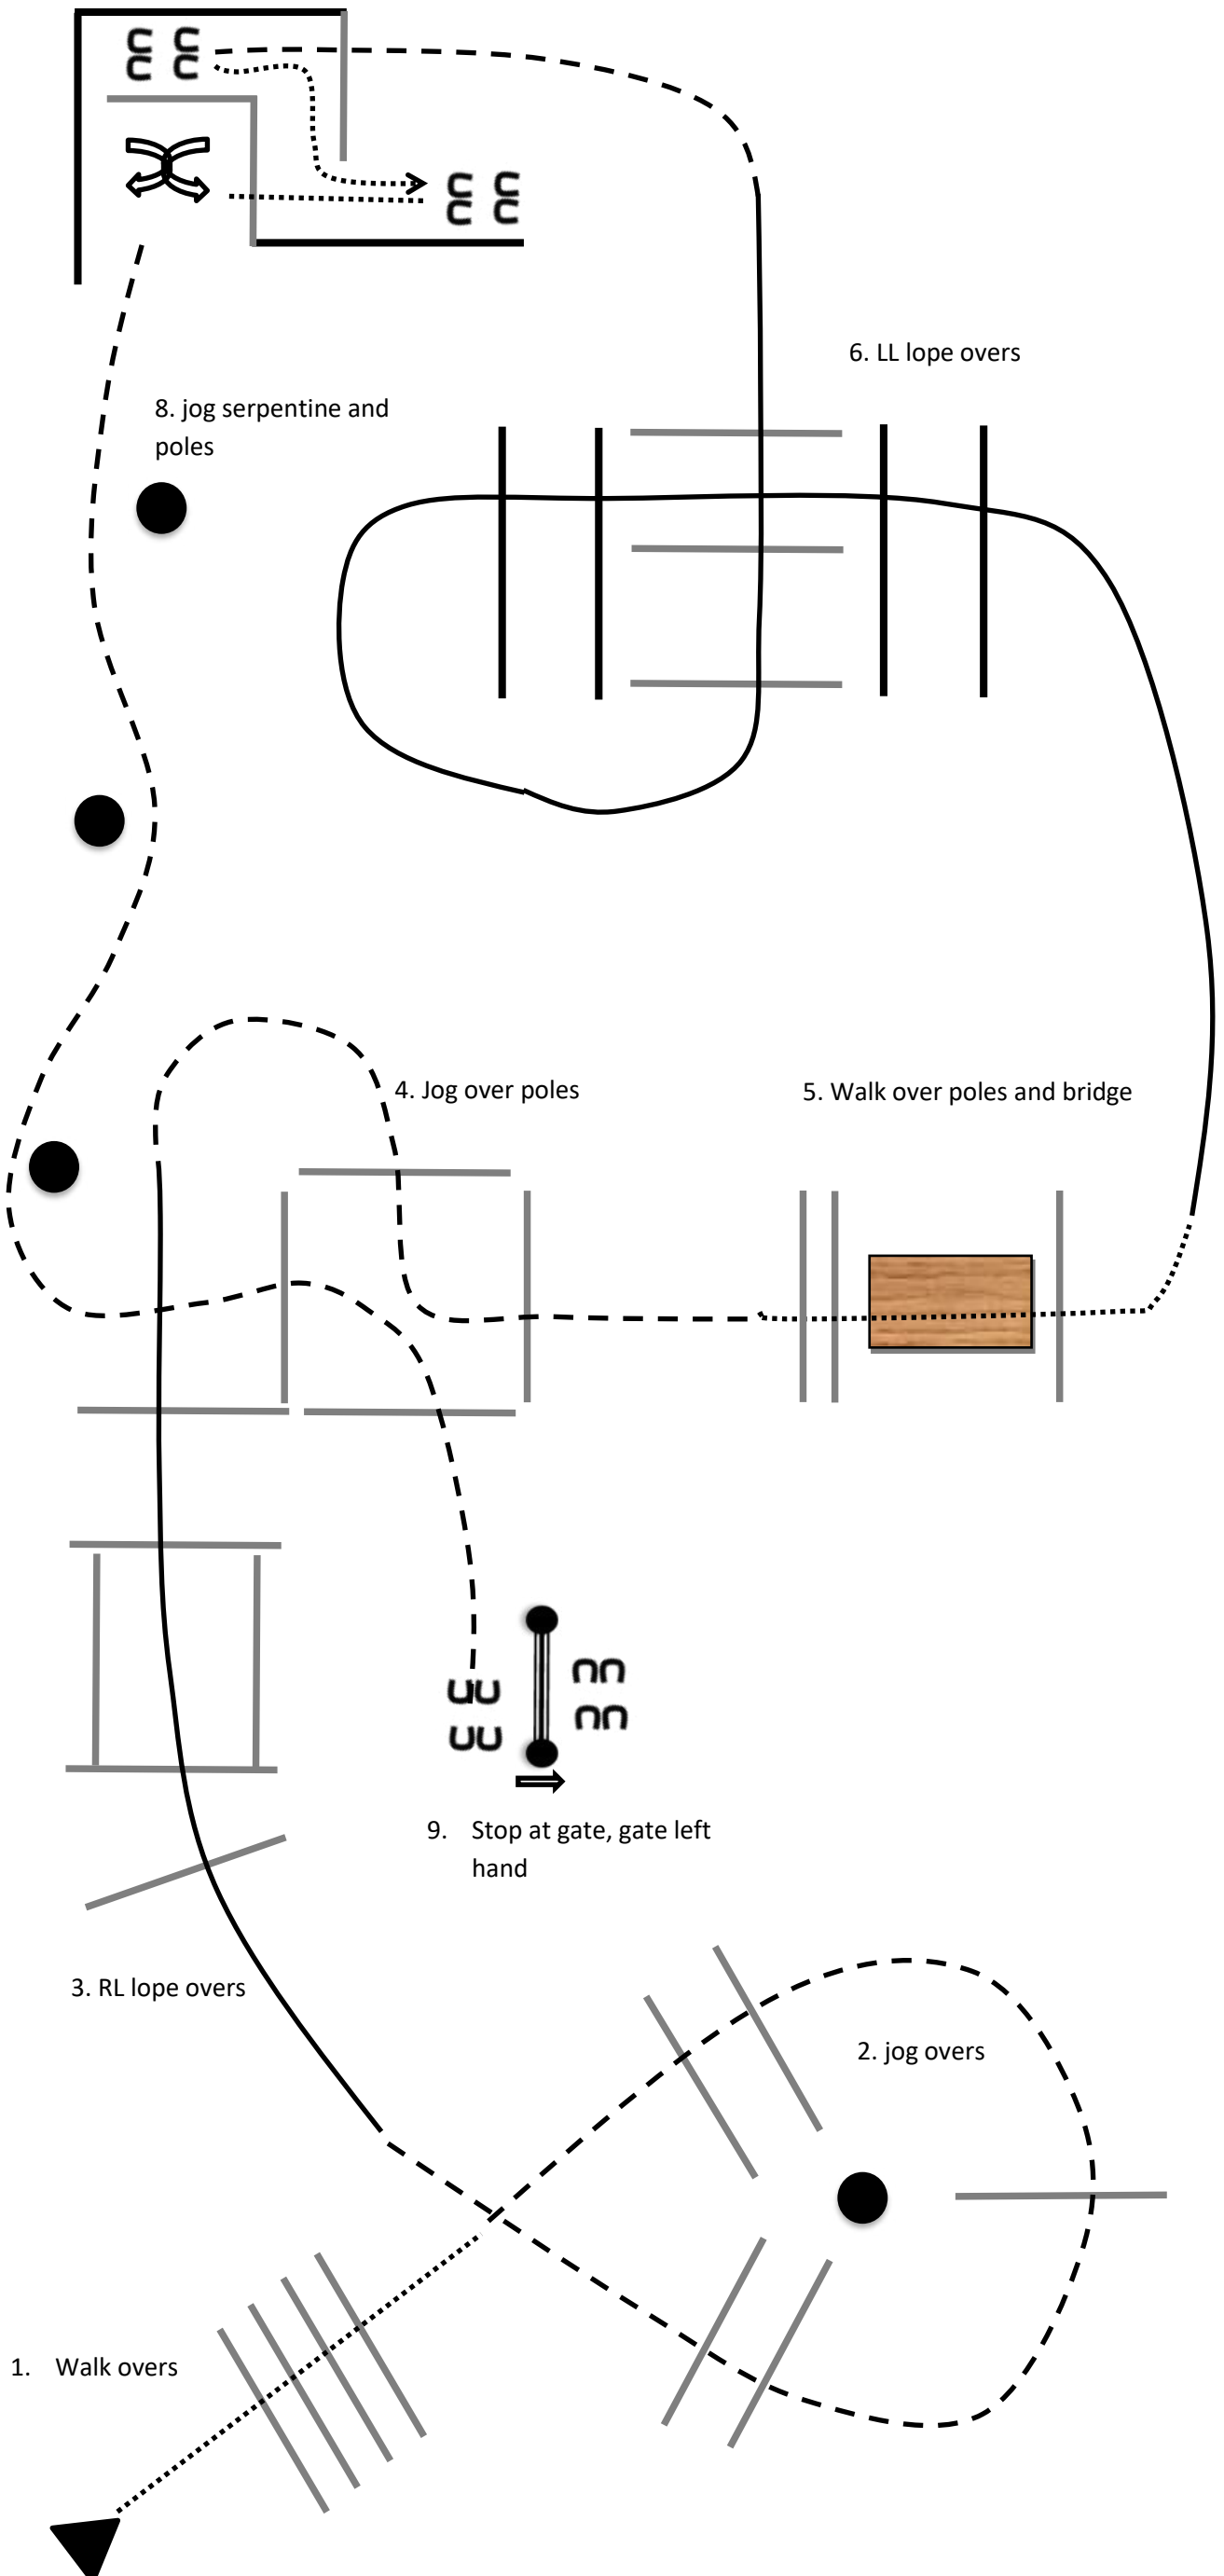

118 Trail Maturity PHA  
Styrian Paint Horse Classic 2021

7. jog into chute, back up and  
walk into box, turn at least 270°  
either way

119 Trail Ranch Horse Challenge  
Styrian Paint Horse Classic 2021

7. jog into chute, back up and  
walk into box, turn at least 270°  
either way

120, 121 Trail Amateur SPB & APHA  
122 Trail Youth LM  
Styrian Paint Horse Classic 2021

7. jog into chute, back up and  
walk into box, turn at least 270°  
either way