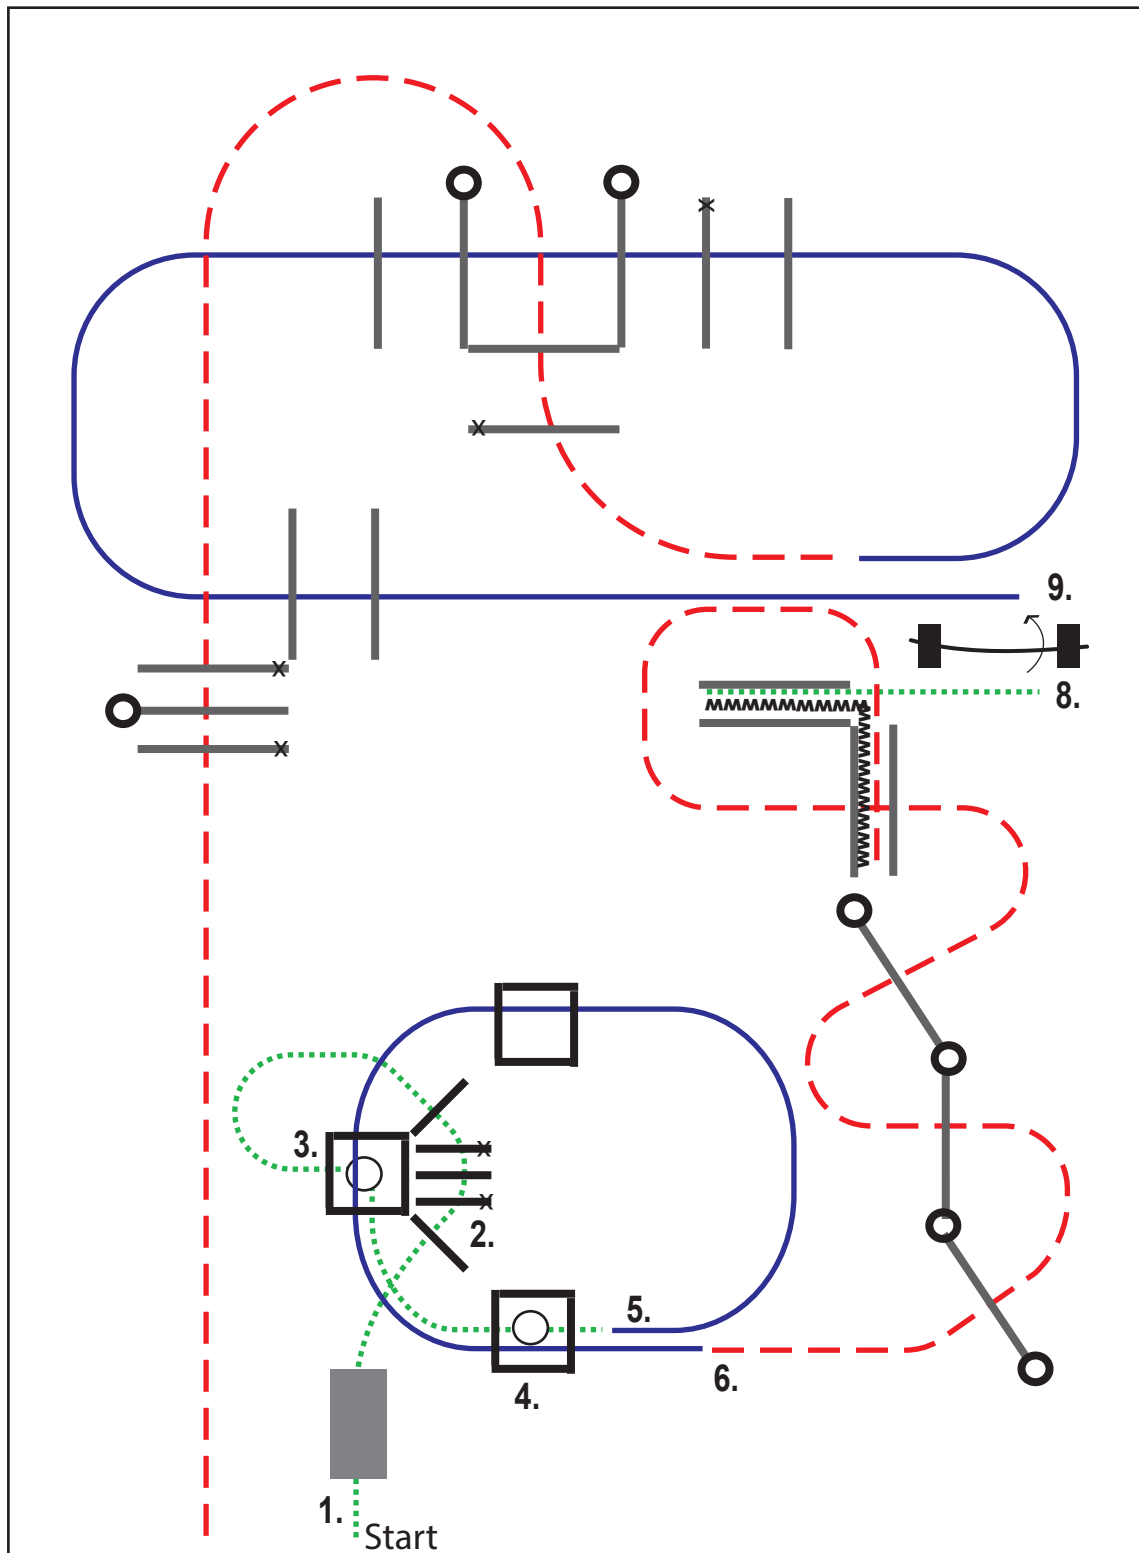

CWN-C / ÖM / WTC Cup - Wr. Neustadt / NÖ - 10.-12.09.2021
 Bewerb 01 Trail Rookie

- | | |
|--------------------------------------|------------------------------|
| 1. walk over bridge and box into box | 6. gate right hand |
| 2. turn 360° either way | 7. trot over poles |
| 3. lope over box right lead | 8. lope over poles left lead |
| 4. trot over poles, walk into chute | 9. trot over poles |
| 5. back up | |

- | | |
|----------------|--------------|
| Schritt | ↔ Seitwärts |
| - - - - - Trab | ○ Pylonen |
| ———— Galopp | X Erhöhungen |
| MMM Rückwärts | ⌂ Tor |

designed by Nina Zwölfer

CWN-C / ÖM / WTC Cup - Wr. Neustadt / NÖ - 10.-12.09.2021
 Bewerb 02 Trail Amateur

- | | |
|-------------------------------|-------------------------------------|
| 1. walk over bridge | 6. stop, backup, stop, walk to gate |
| 2. walk over poles into box | 7. gate left hand |
| 3. turn 360° either way | 8. trot over poles |
| 4. lope over boxes left lead | 9. lope over poles right lead |
| 5. trot over poles into chute | 10. trot over poles |

- | | |
|--------------------------------------|-------------------------------------|
| 1. walk over bridge | 6. trot over poles into chute |
| 2. walk over poles into box | 7. stop, backup, stop, walk to gate |
| 3. turn 270° left, walk out into box | 8. gate left hand |
| 4. turn 360° right, walk out | 9. lope over poles right lead |
| 5. lope over boxes left lead | 10. trot over poles |