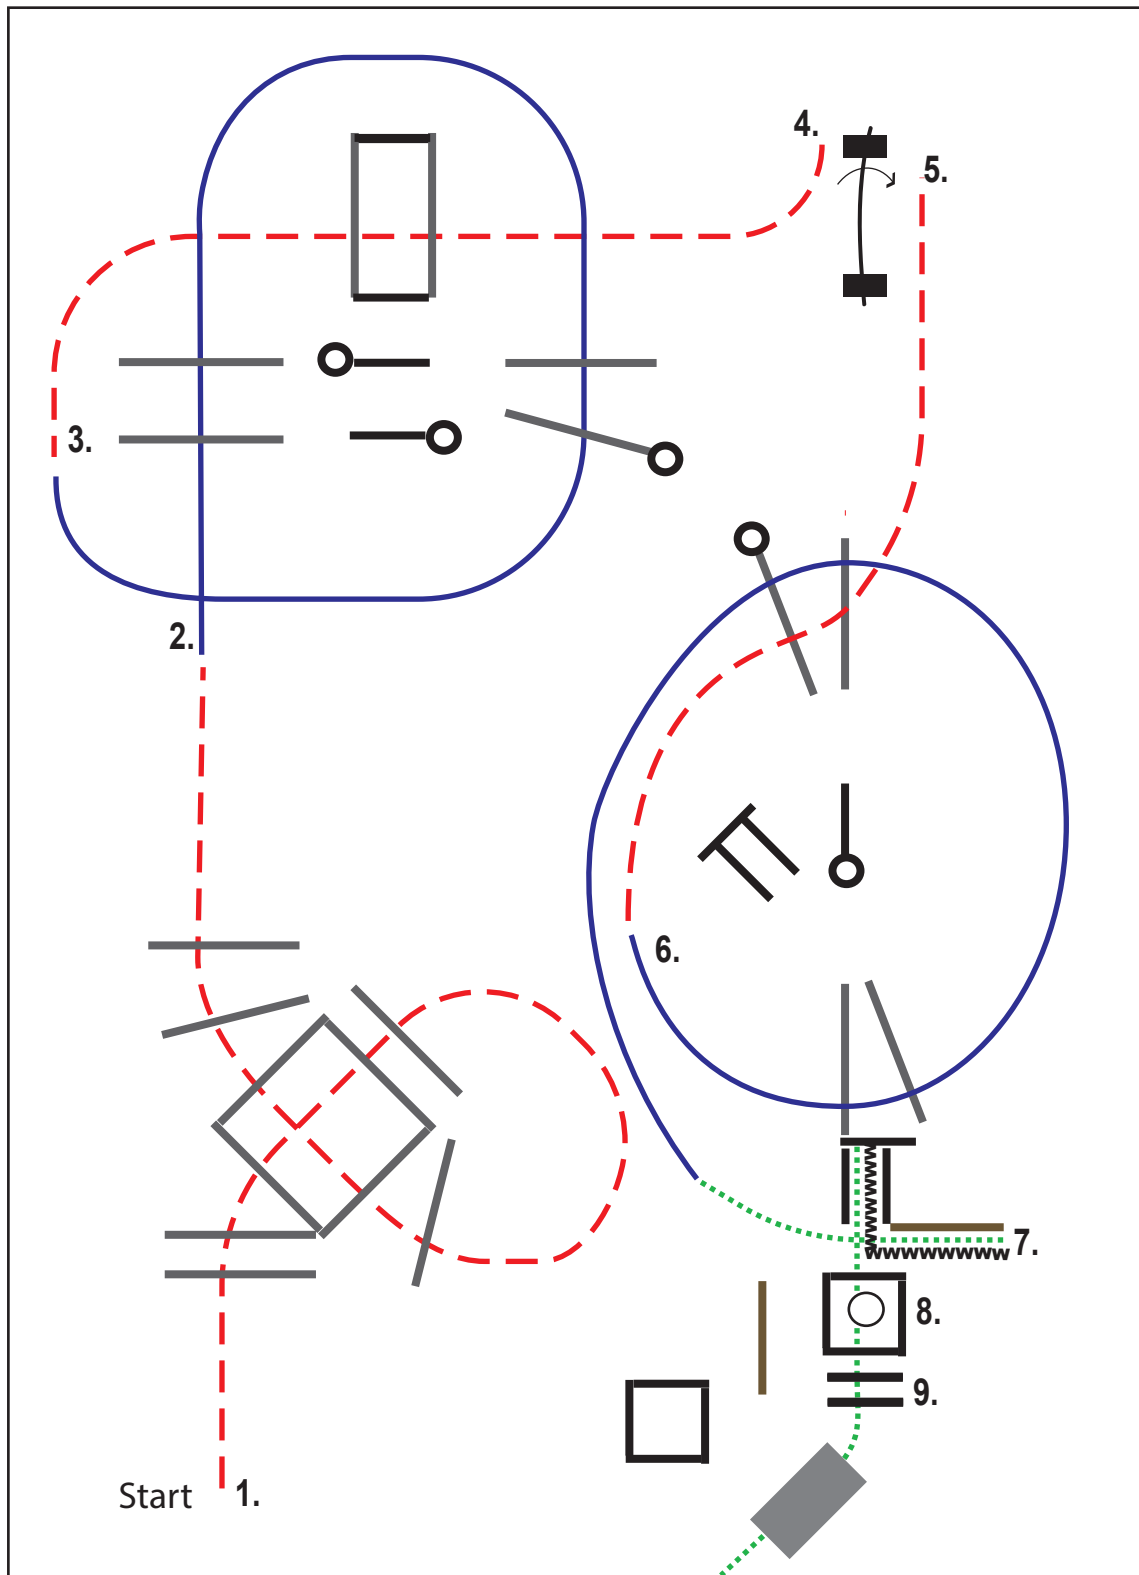

- | | |
|------------------------------|---|
| 1. gate right hand | 6. trot over poles |
| 2. backup | 7. lope over poles right lead |
| 3. walk over poles | 8. trot over poles |
| 4. trot over poles | 9. walk over poles into box, turn 360° either way |
| 5. lope over poles left lead | 10. walk over bridge |

- | | |
|----------------|--------------|
| Schritt | ↔ Seitwärts |
| - - - - - Trab | ○ Pylonen |
| ———— Galopp | X Erhöhungen |
| MMM Rückwärts | ⊢ Tor |

designed by Nina Zwölfer

CWN-C / ÖM / WTC Cup - Wr. Neustadt / NÖ - 10.-12.09.2021
 Bewerb 20 Trail Open Vorlauf ÖM

- 1. trot over poles
- 2. lope over poles right lead
- 3. trot over poles
- 4. gate right hand
- 5. trot over poles
- 6. lope over poles left lead
- 7. walk into chute, back up
- 8. walk into box, turn 360° either way
- 9. walk over poles and bridge