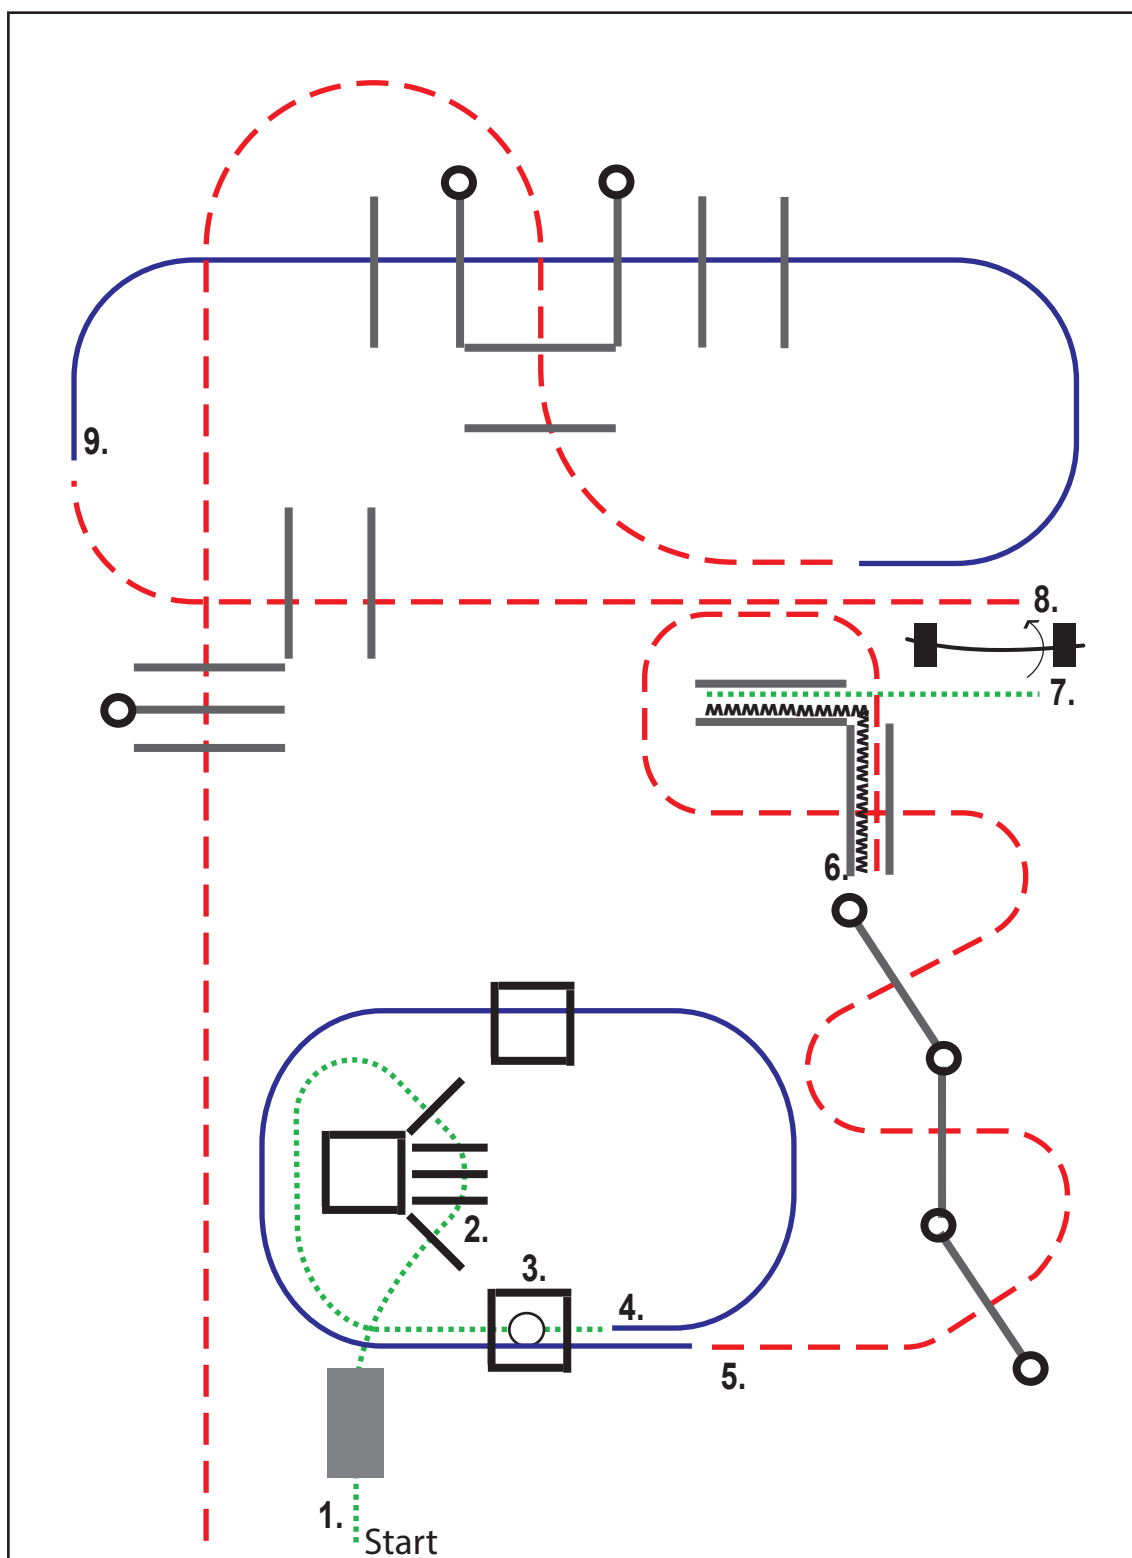

CWN-C / ÖM / WTC Cup - Wr. Neustadt / NÖ - 10.-12.09.2021
 Bewerb 01 Trail Rookie

- | | |
|--------------------------------------|------------------------------|
| 1. walk over bridge and box into box | 6. gate right hand |
| 2. turn 360° either way | 7. trot over poles |
| 3. lope over box right lead | 8. lope over poles left lead |
| 4. trot over poles, walk into chute | 9. trot over poles |
| 5. back up | |

- | | |
|-------------------------------|-------------------------------------|
| 1. walk over bridge | 6. stop, backup, stop, walk to gate |
| 2. walk over poles into box | 7. gate left hand |
| 3. turn 360° either way | 8. trot over poles |
| 4. lope over boxes left lead | 9. lope over poles right lead |
| 5. trot over poles into chute | 10. trot over poles |