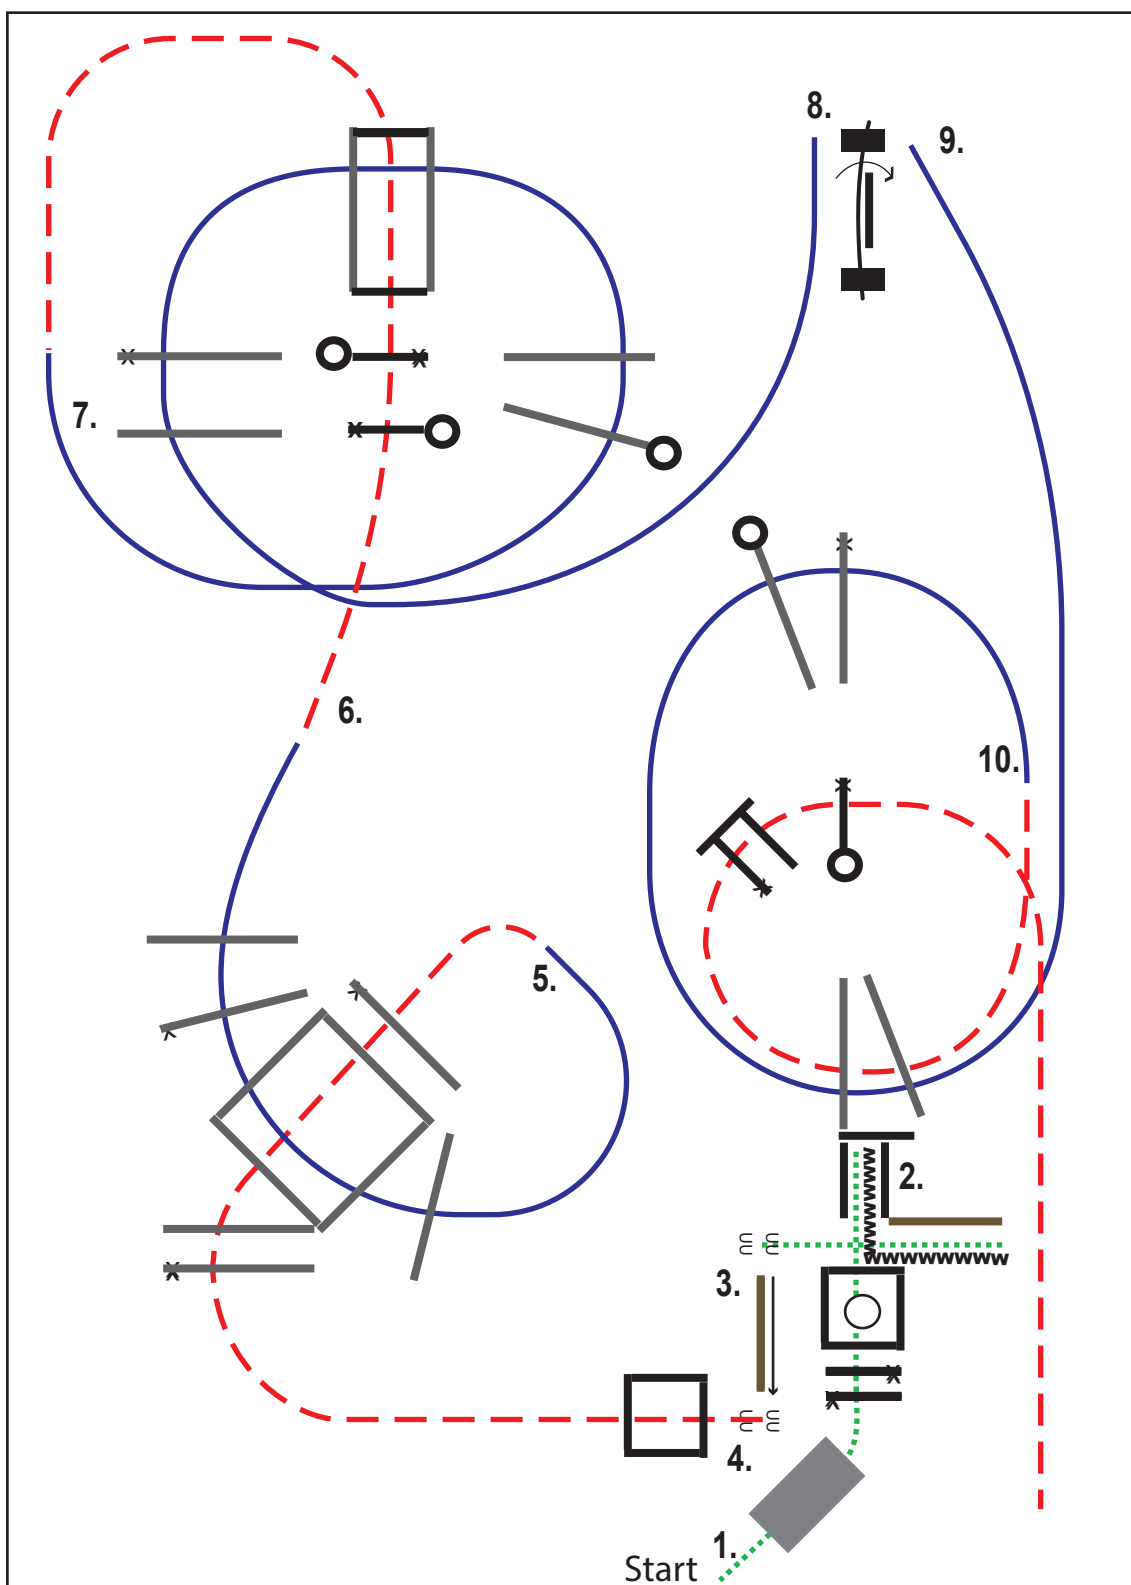

CWN-C / ÖM / WTC Cup - Wr. Neustadt / NÖ - 10.-12.09.2021
Bewerb 41 Trail Open ÖM Finale

1. walk over bridge und poles into box, turn 720° either way	6. trot over poles
2. walk out into chute, back up, walk out	7. lope over poles left lead
3. sidepass left	8. gate right hand
4. trot over box and poles	9. lope over poles right lead
5. lope over poles and box right lead	10. trot over poles

Schritt	Seitwärts
Trab	Pylonen
Galopp	Erhöhungen
Rückwärts	Tor

designed by Nina Zwölfer