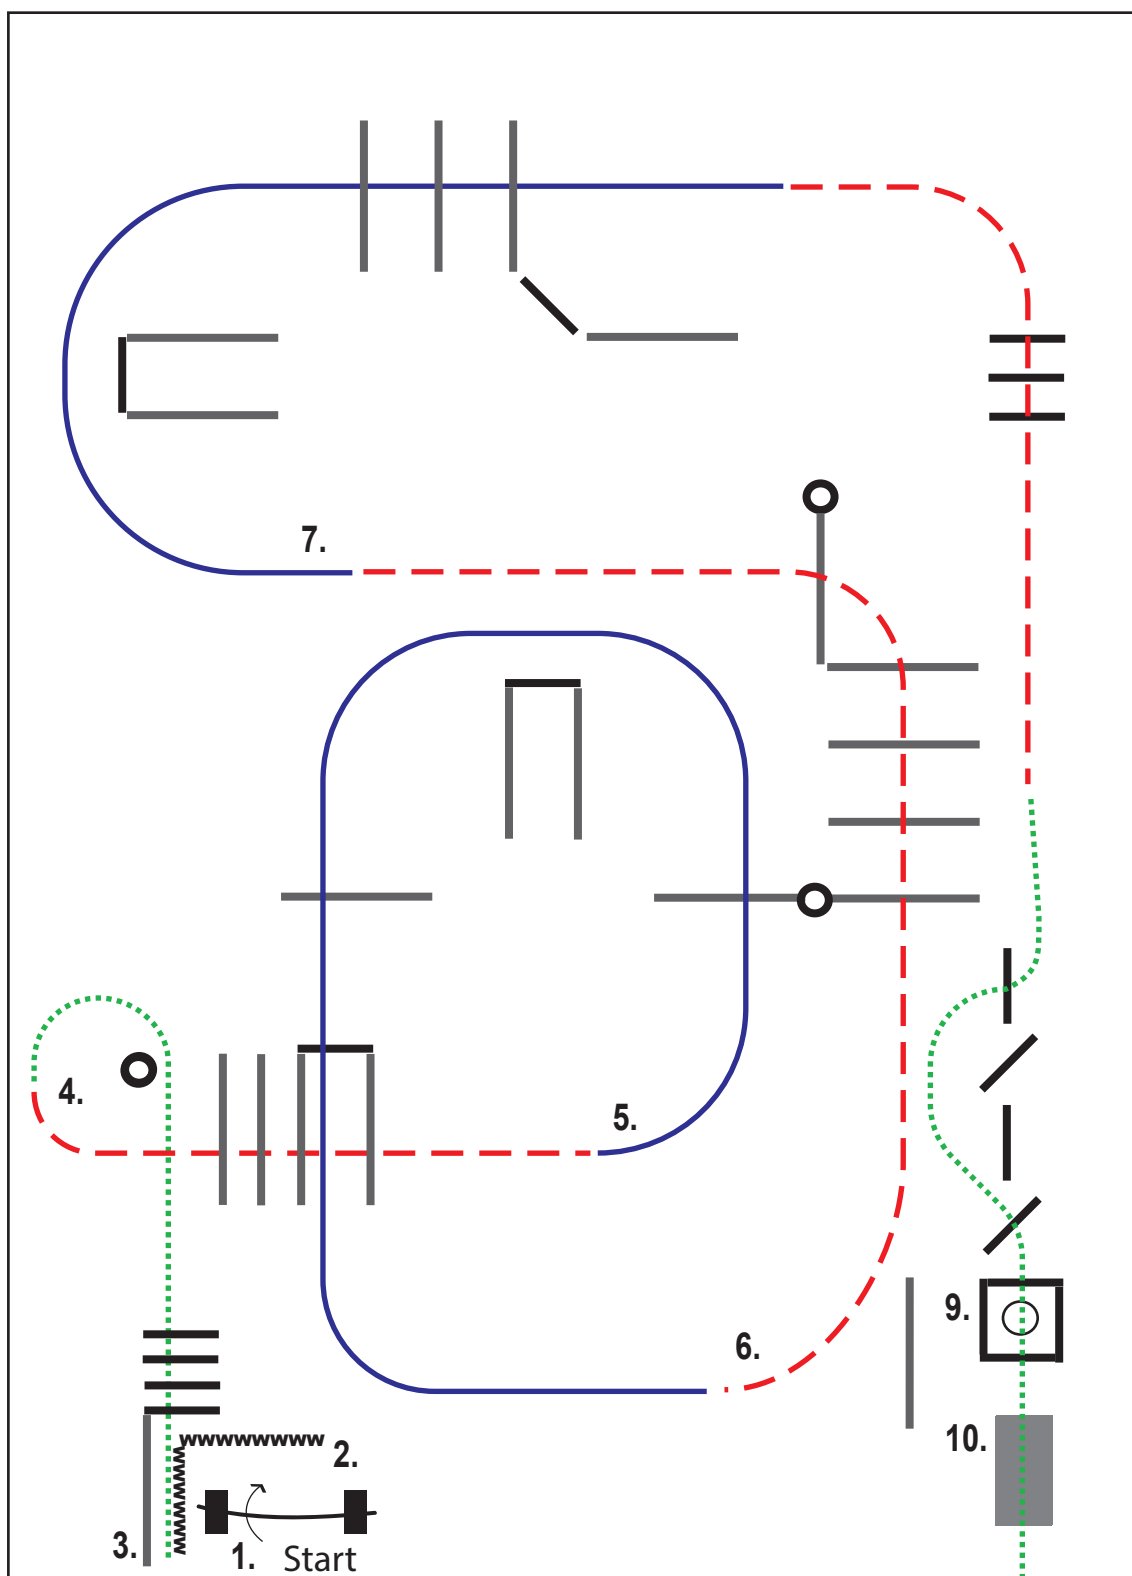

CWN-C / ÖM / WTC Cup - Wr. Neustadt / NÖ - 10.-12.09.2021
Bewerb 19 Trail Novice Amateur

1. gate right hand	6. trot over poles
2. backup	7. lope over poles right lead
3. walk over poles	8. trot over poles
4. trot over poles	9. walk over poles into box, turn 360° either way
5. lope over poles left lead	10. walk over bridge

..... Schritt	↔ Seitwärts
- - - - - Trab	○ Pylonen
———— Galopp	X Erhöhungen
MMM Rückwärts	⊢ Tor

designed by Nina Zwölfer