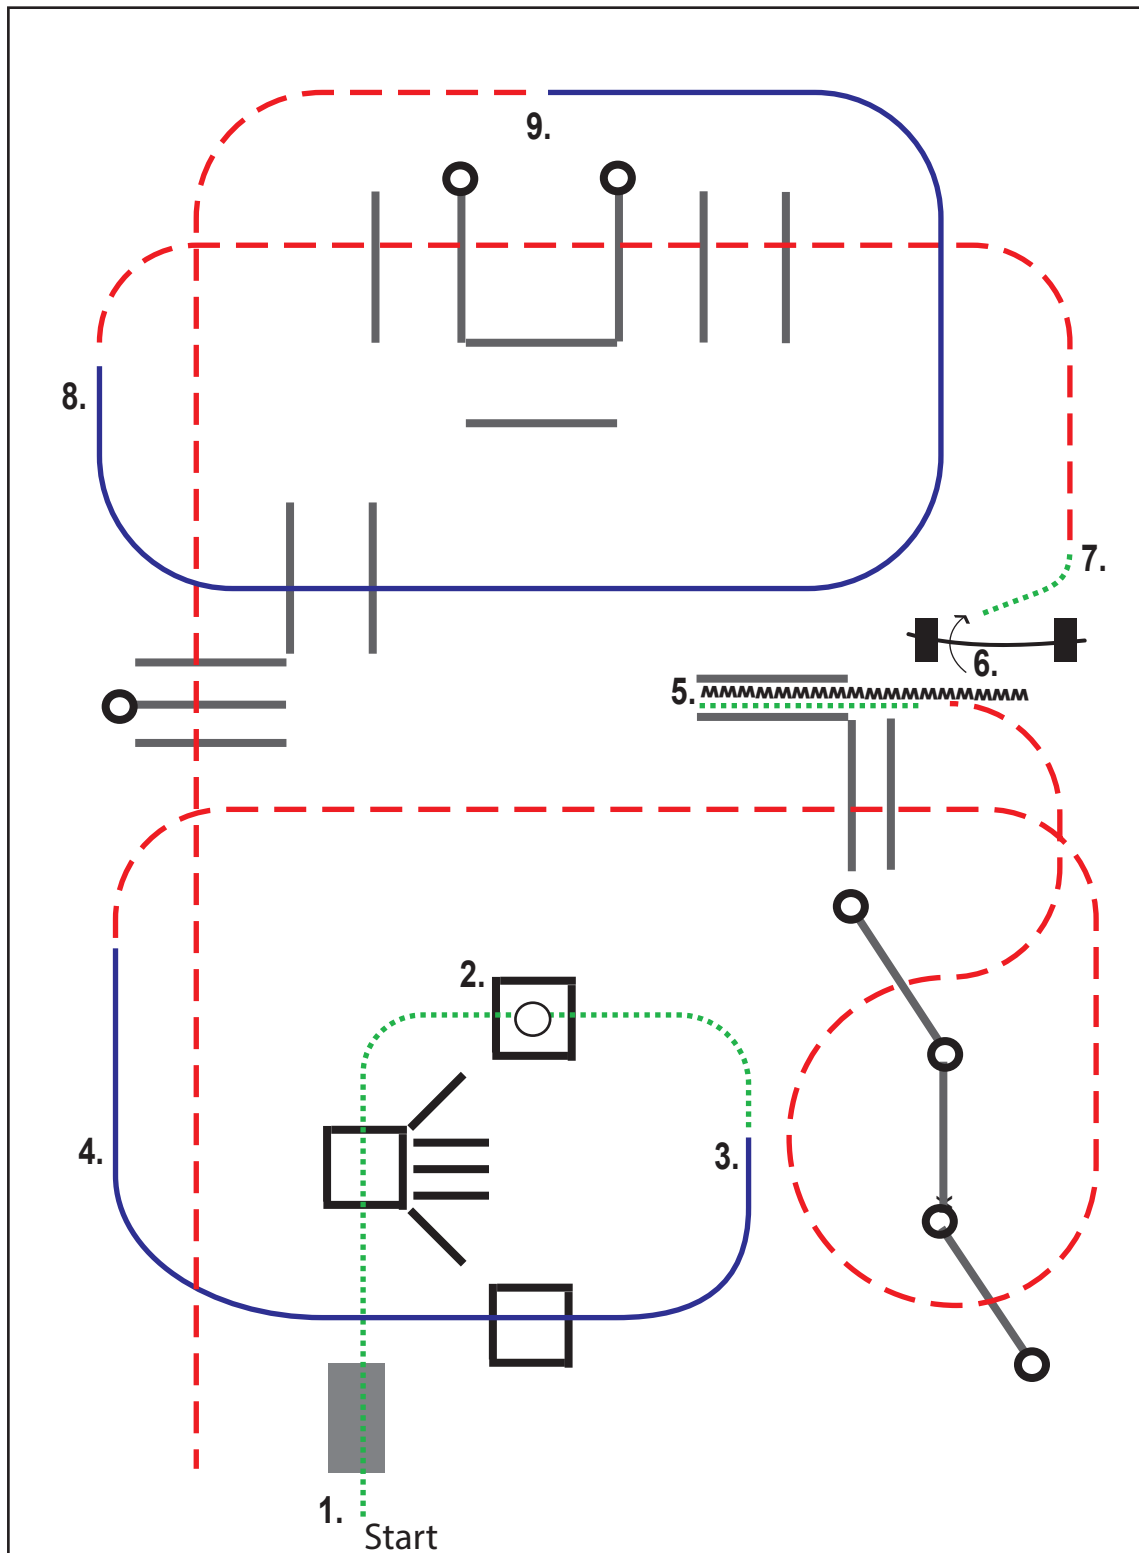

CWN-C / ÖM / WTC Cup - Wr. Neustadt / NÖ - 10.-12.09.2021
 Bewerb 01 Trail Rookie

- | | |
|--------------------------------------|------------------------------|
| 1. walk over bridge and box into box | 6. gate right hand |
| 2. turn 360° either way | 7. trot over poles |
| 3. lope over box right lead | 8. lope over poles left lead |
| 4. trot over poles, walk into chute | 9. trot over poles |
| 5. back up | |

- | | |
|-------------------------------|-------------------------------------|
| 1. walk over bridge | 6. stop, backup, stop, walk to gate |
| 2. walk over poles into box | 7. gate left hand |
| 3. turn 360° either way | 8. trot over poles |
| 4. lope over boxes left lead | 9. lope over poles right lead |
| 5. trot over poles into chute | 10. trot over poles |