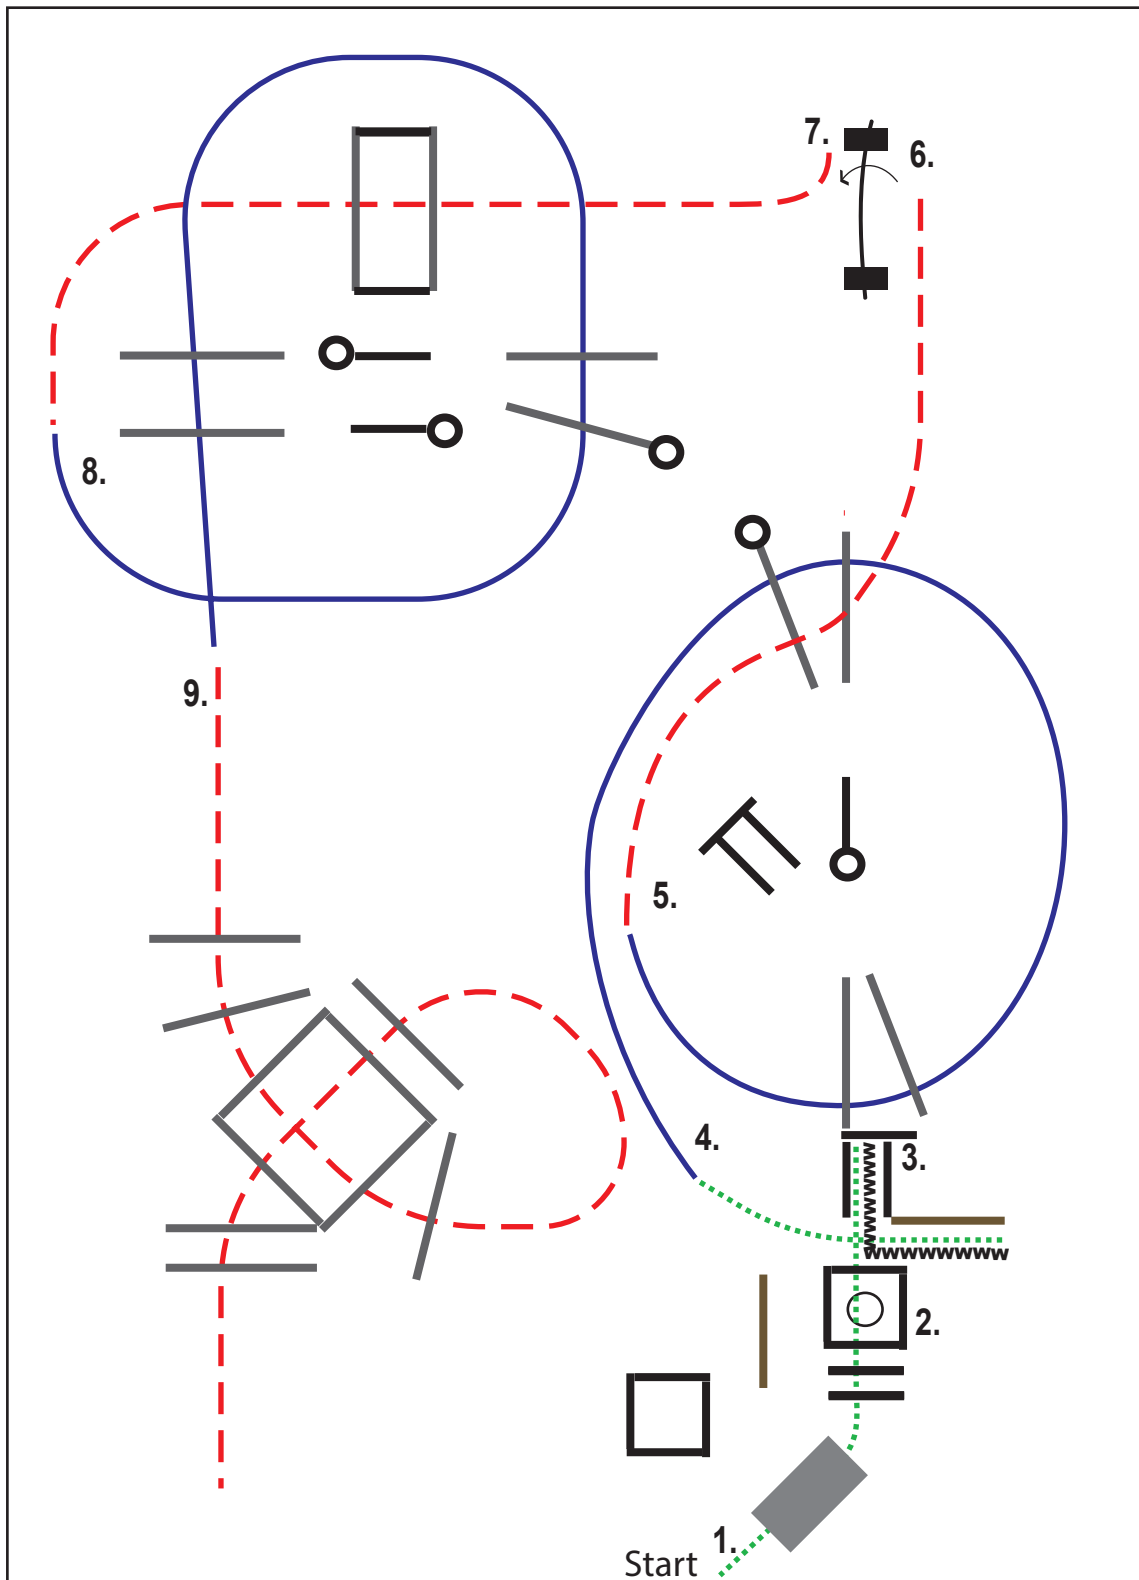

CWN-C / ÖM / WTC Cup - Wr. Neustadt / NÖ - 10.-12.09.2021
Bewerb 39 Trail Novice Amateur

1. walk over bridge and poles into box
2. turn 360° either way
3. back up, walk out
4. lope over poles right lead
5. trot over poles

6. gate left hand
7. trot over poles
8. lope over poles left lead
9. trot over poles

..... Schritt	↔ Seitwärts
- - - Trab	○ Pylonen
— Galopp	X Erhöhungen
MMM Rückwärts	⊢ Tor

designed by Nina Zwölfer