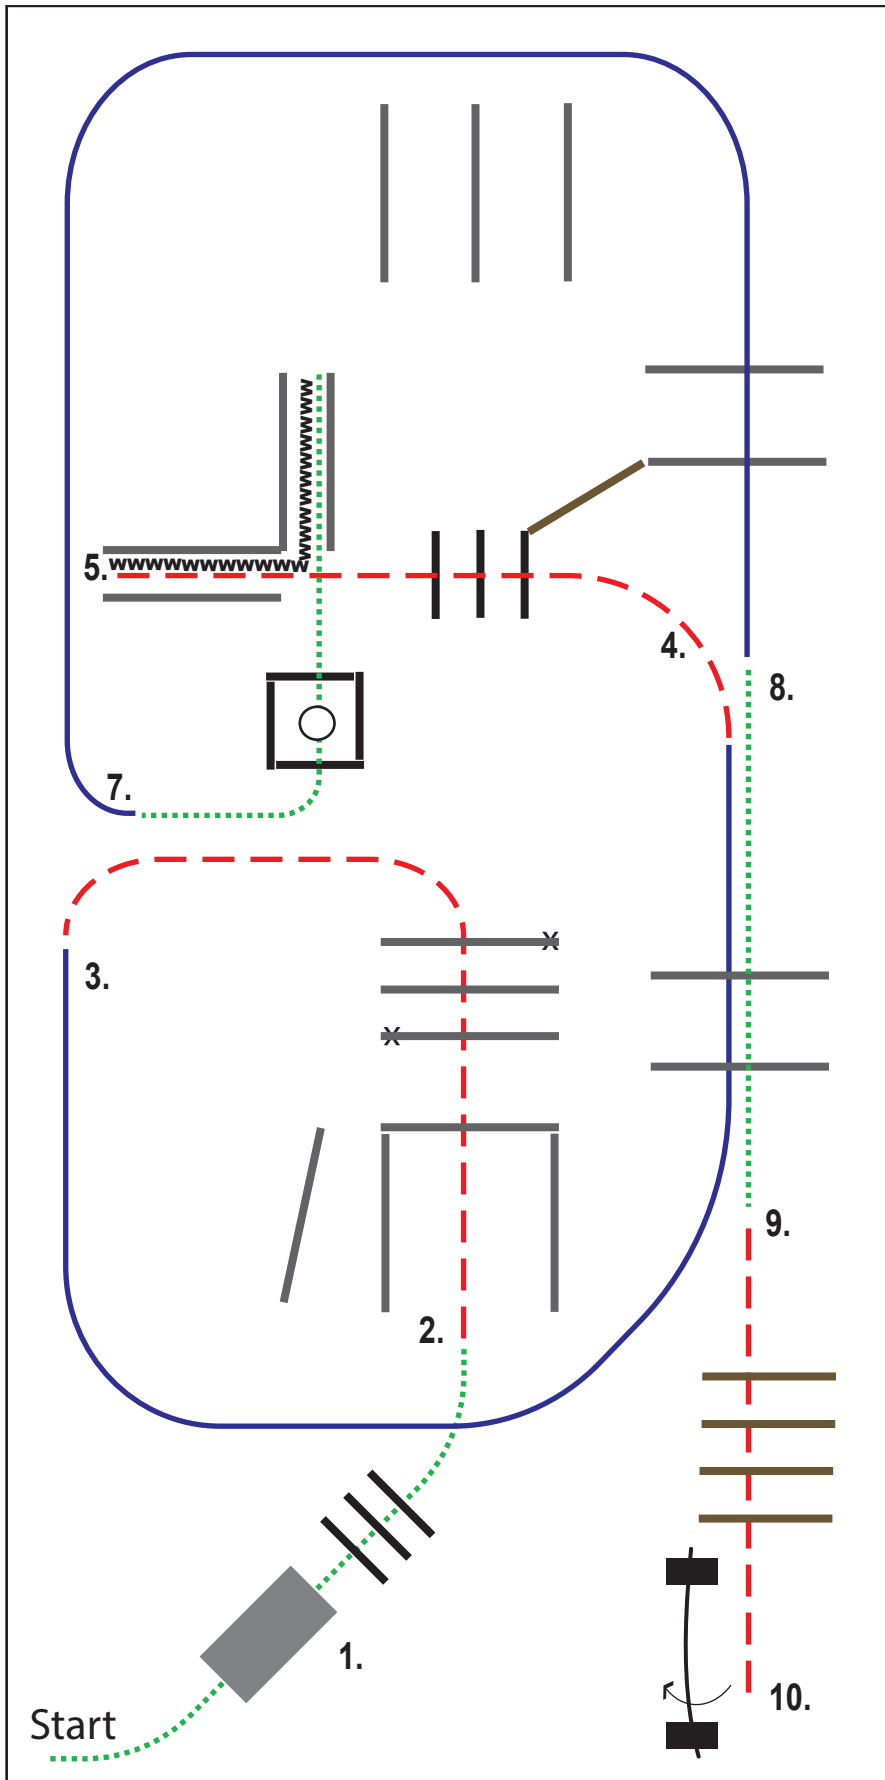

1. walk over pole and bridge
2. trot over poles
3. walk into chute, stop, back up
5. walk out
6. trot over poles
7. walk over pole

- |           |         |            |           |
|-----------|---------|------------|-----------|
| Schritt   | Trab    | Galopp     | Seitwärts |
| Rückwärts | Pylonen | Erhöhungen | Tor       |

designed by Nina Zwölfer

CWN-C Ampfelwang/OÖ - 18.09. - 19.09.2021  
 Bewerb 29 Trail Rookie

1. gate left hand
2. trot over poles
3. lope over poles left lead
4. trot over poles
5. walk into box, turn 360° either way
6. walk into chute, backup „L“
7. trot over poles
8. lope over poles right lead
9. trot over poles
10. walk over poles and bridge

designed by Nina Zwölfer

CWN-C Ampfelwang/OÖ - 18.09. - 19.09.2021  
 Bewerb 30 Trail Youth

1. walk over bridge and poles
2. trot over poles
3. lope over poles left lead
4. trot over poles into chute
5. stop, backup „L“
6. walk into box, turn 360° either way
7. lope over poles right lead
8. walk over poles
9. trot over poles to gate
10. gate right hand