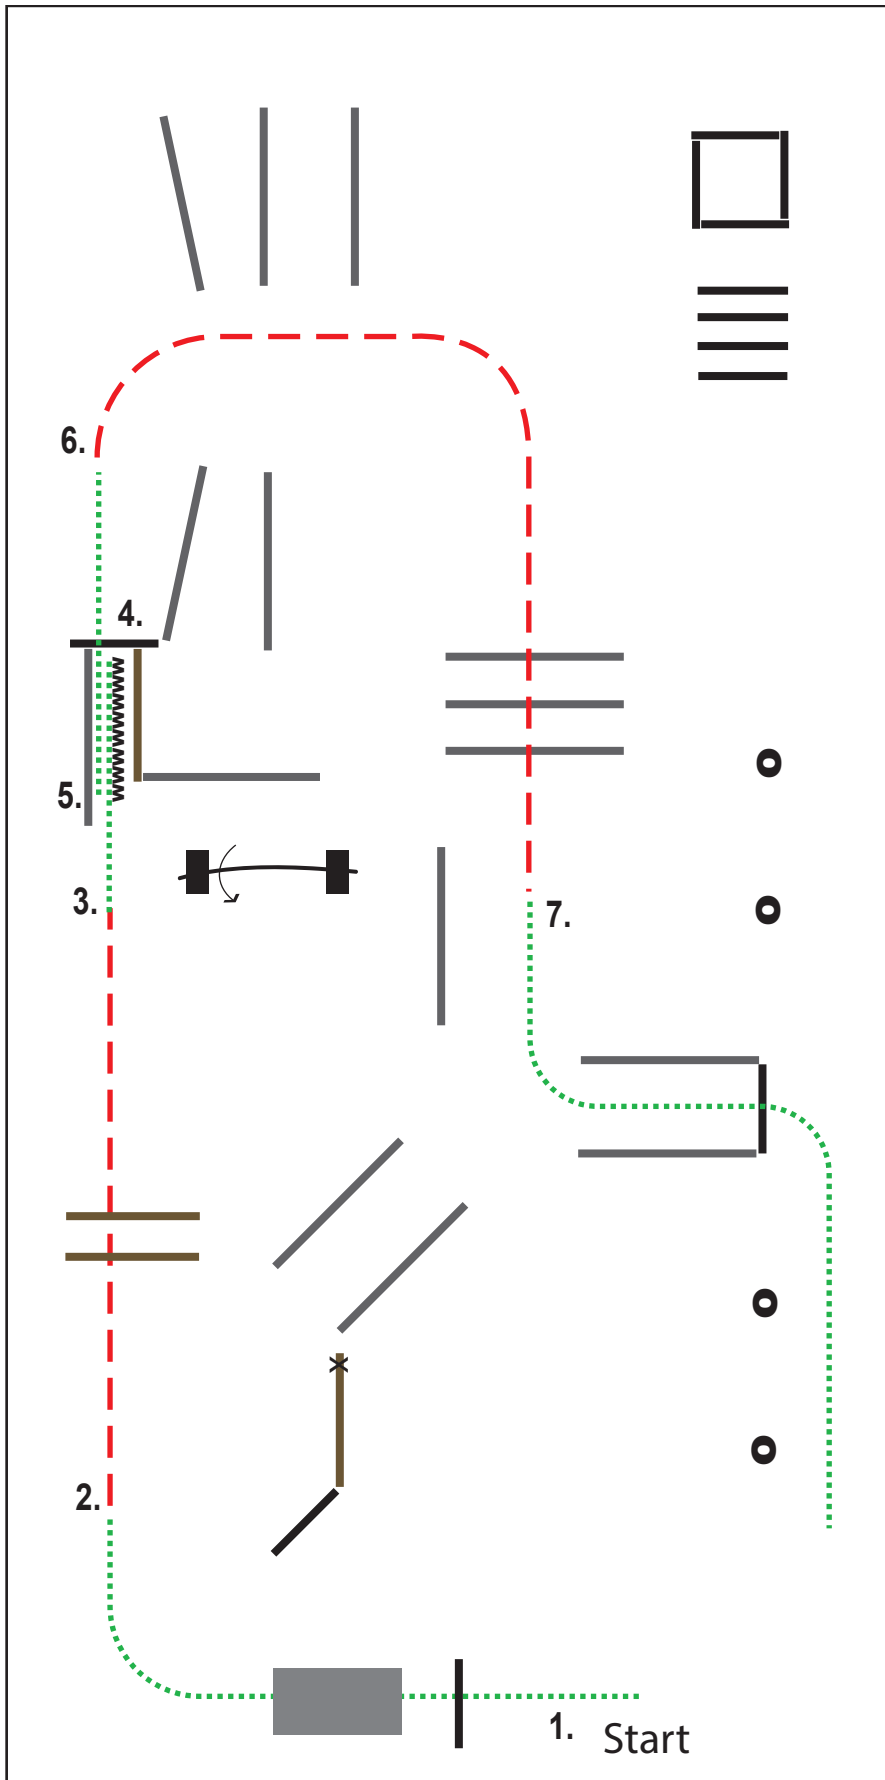

designed by Nina Zwölfer

CWN-C Ampfelwang/OÖ - 18.09. - 19.09.2021  
 Bewerb 04 Open

1. trot through cones
2. lope over poles right lead
3. walk into box, turn 630° left, walk over poles
4. sidepass right
5. trot over poles
6. gate right hand
7. backup into chute
8. lope over poles left lead
9. trot over poles
10. walk over bridge and pole

- |           |            |
|-----------|------------|
| Schritt   | Seitwärts  |
| Trab      | Pylonen    |
| Galopp    | Erhöhungen |
| Rückwärts | Tor        |

designed by Nina Zwölfer

CWN-C Ampfelwang/OÖ - 18.09. - 19.09.2021  
**Bewerb 05 Trail in Hand**