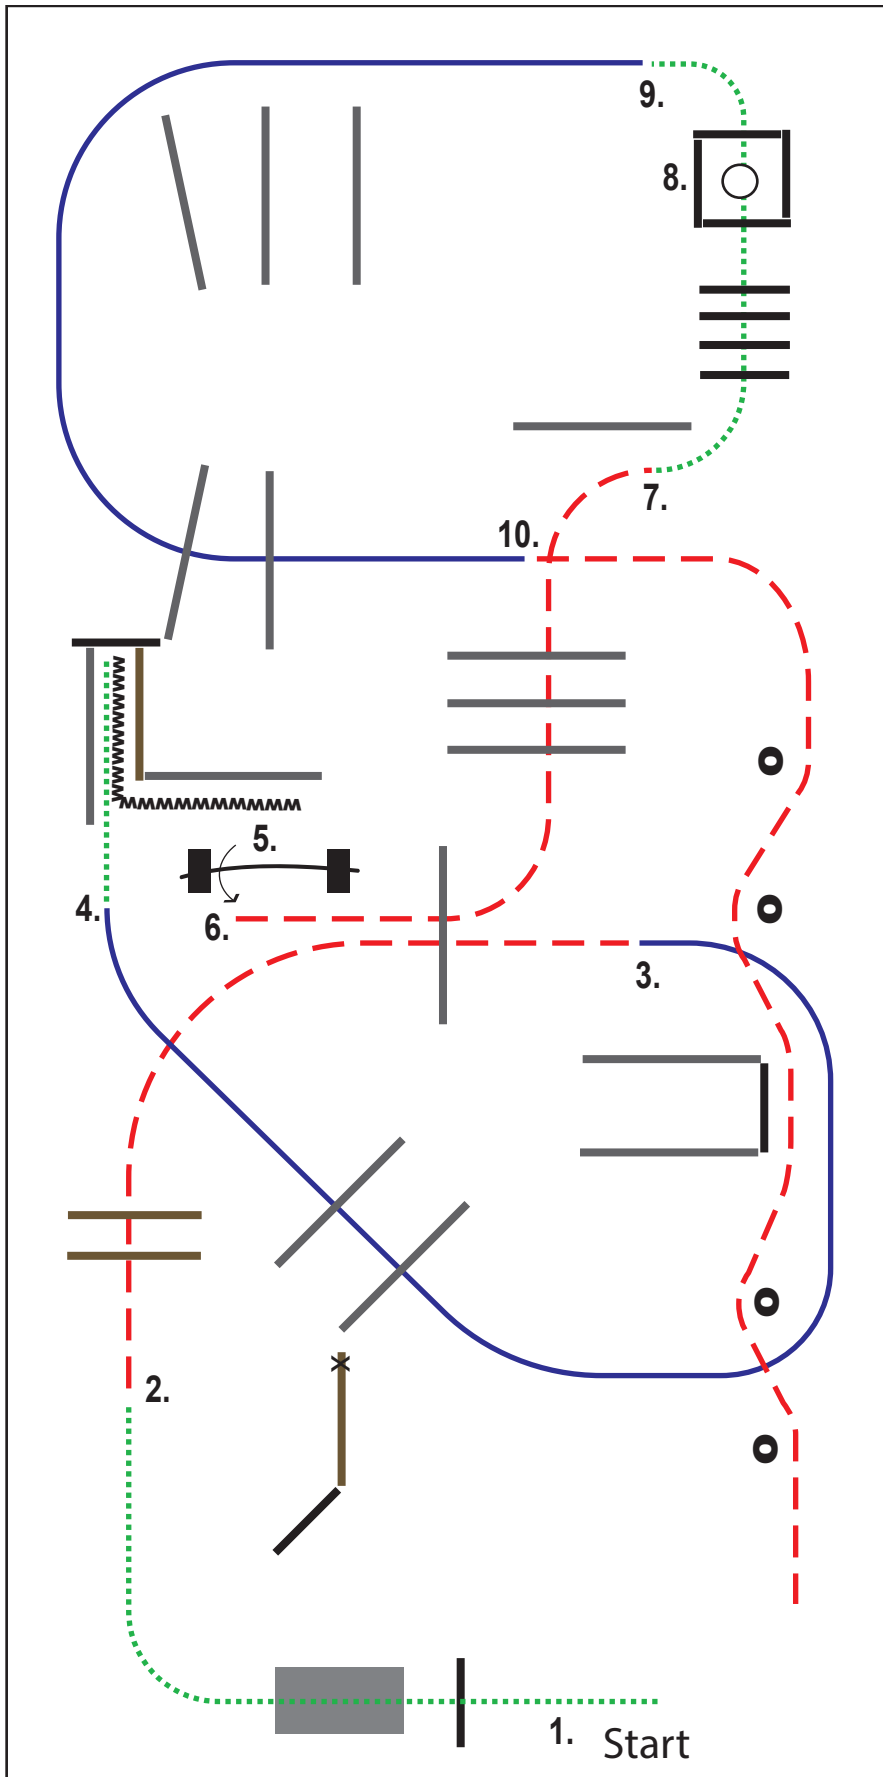

CWN-C Ampfelwang/OÖ - 18.09. - 19.09.2021  
**Bewerb 01 Trail Youth**

1. walk over pole and bridge
2. trot over poles
3. lope over poles right lead
4. walk into chute, stop, back up to gate
5. gate left hand
6. trot over poles
7. stop, sidepass right
8. walk over poles into box, turn 360° either way, walk out
9. lope over poles left lead
10. trot through cones

- ..... Schritt
- - - - - Trab
- Galopp
- MMM Rückwärts

- nn → Seitwärts
- Pylonen
- X Erhöhungen
- H Tor

designed by Nina Zwölfer

CWN-C Ampfelwang/OÖ - 18.09. - 19.09.2021  
**Bewerb 02 Trail Rookie**

1. walk over pole and bridge
2. trot over poles
3. lope over poles right lead
4. walk into chute, stop, back up to gate
5. gate left hand
6. trot over poles
7. walk over poles into box
8. turn 360° either way, walk out
9. lope over poles left lead
10. trot through cones