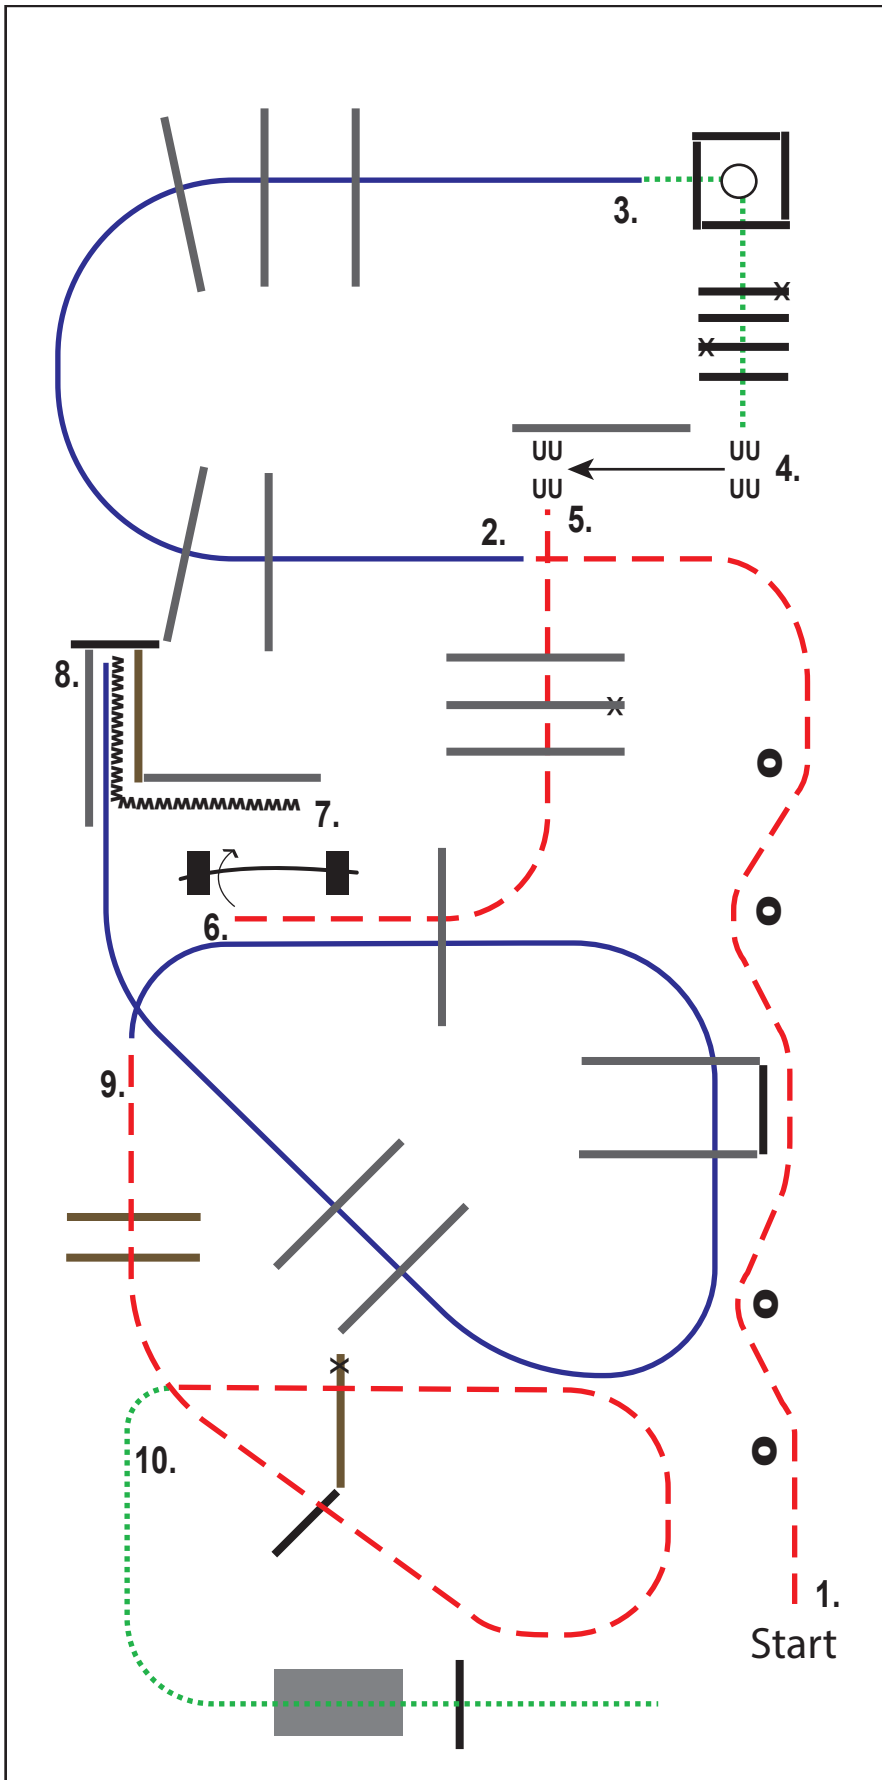

- ..... Schritt
- - - - - Trab
- Galopp
- MMM Rückwärts

- nn → Seitwärts
- Pylonen
- X Erhöhungen
- H Tor

designed by Nina Zwölfer

CWN-C Ampfelwang/OÖ - 18.09. - 19.09.2021  
**Bewerb 02 Trail Rookie**

1. walk over pole and bridge
2. trot over poles
3. lope over poles right lead
4. walk into chute, stop, back up to gate
5. gate left hand
6. trot over poles
7. walk over poles into box
8. turn 360° either way, walk out
9. lope over poles left lead
10. trot through cones

designed by Nina Zwölfer

CWN-C Ampfelwang/OÖ - 18.09. - 19.09.2021  
 Bewerb 03 Amateur

1. walk over pole and bridge
2. trot over poles
3. lope over poles right lead into chute
4. stop, back up to gate
5. gate left hand
6. trot over poles
7. sidepass right
8. walk over poles into box, turn 630° right, walk out
9. lope over poles left lead
10. trot through cones

designed by Nina Zwölfer

CWN-C Ampfelwang/OÖ - 18.09. - 19.09.2021  
 Bewerb 04 Open

1. trot through cones
2. lope over poles right lead
3. walk into box, turn 630° left, walk over poles
4. sidepass right
5. trot over poles
6. gate right hand
7. backup into chute
8. lope over poles left lead
9. trot over poles
10. walk over bridge and pole