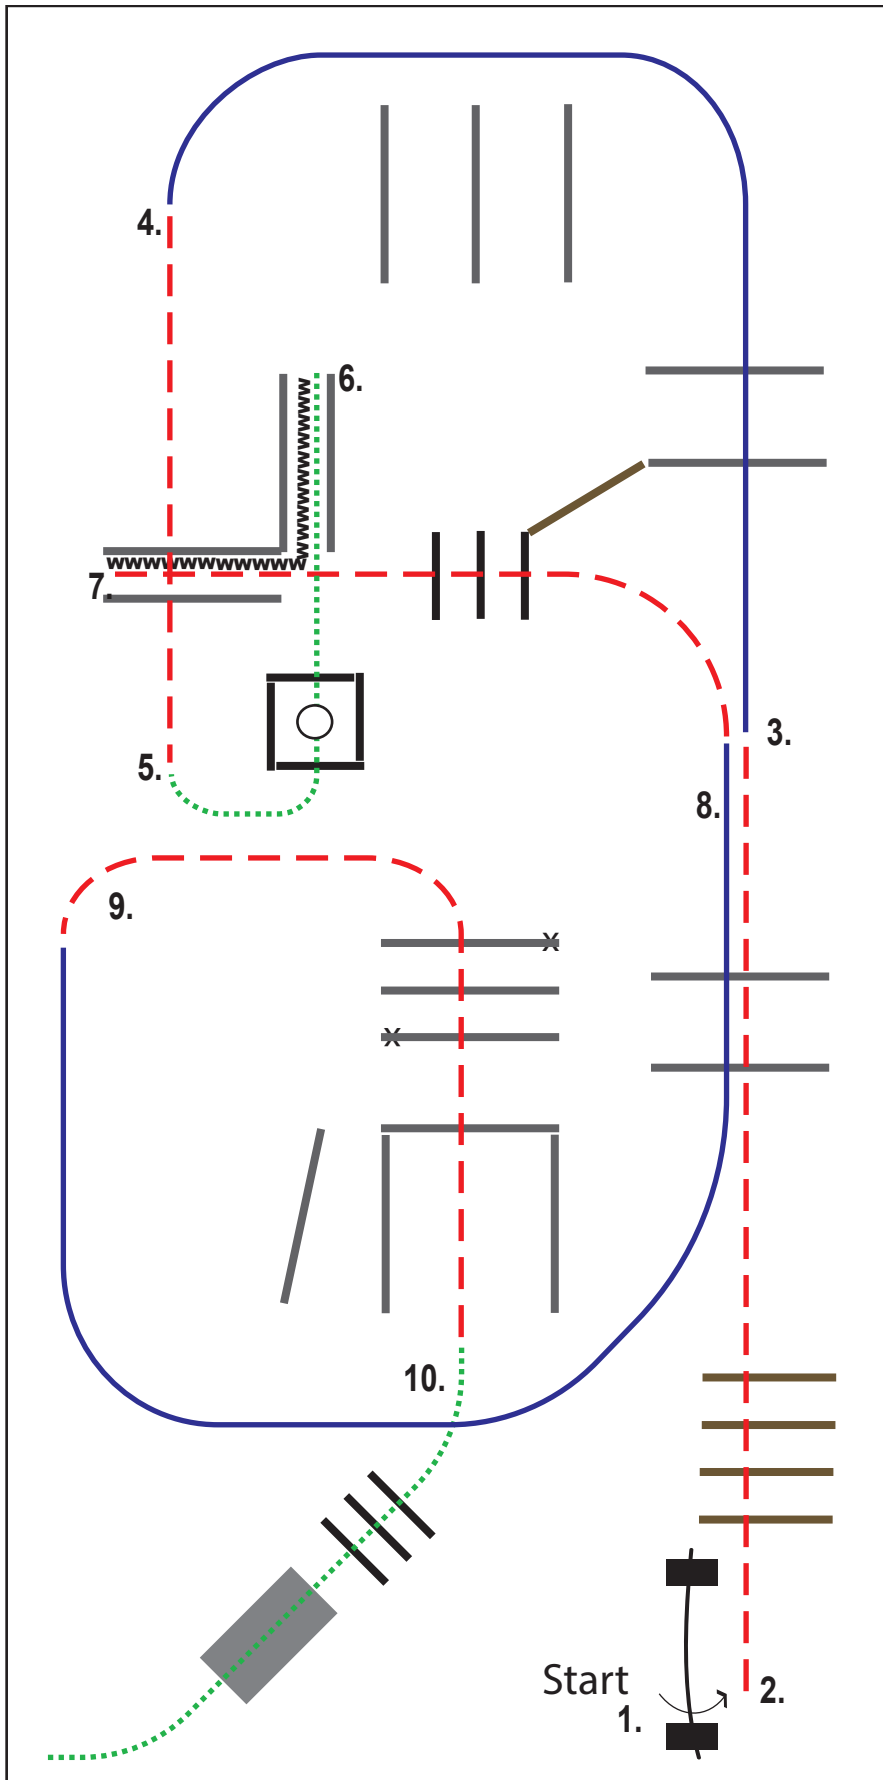

CWN-C Ampfelwang/OÖ - 18.09. - 19.09.2021
Bewerb 29 Trail Rookie

1. gate left hand
2. trot over poles
3. lope over poles left lead
4. trot over poles
5. walk into box, turn 360° either way
6. walk into chute, backup „L“
7. trot over poles
8. lope over poles right lead
9. trot over poles
10. walk over poles and bridge

..... Schritt	Seitwärts
- - - - Trab	Pylonen
———— Galopp	Erhöhungen
MMM Rückwärts	Tor

designed by Nina Zwölfer