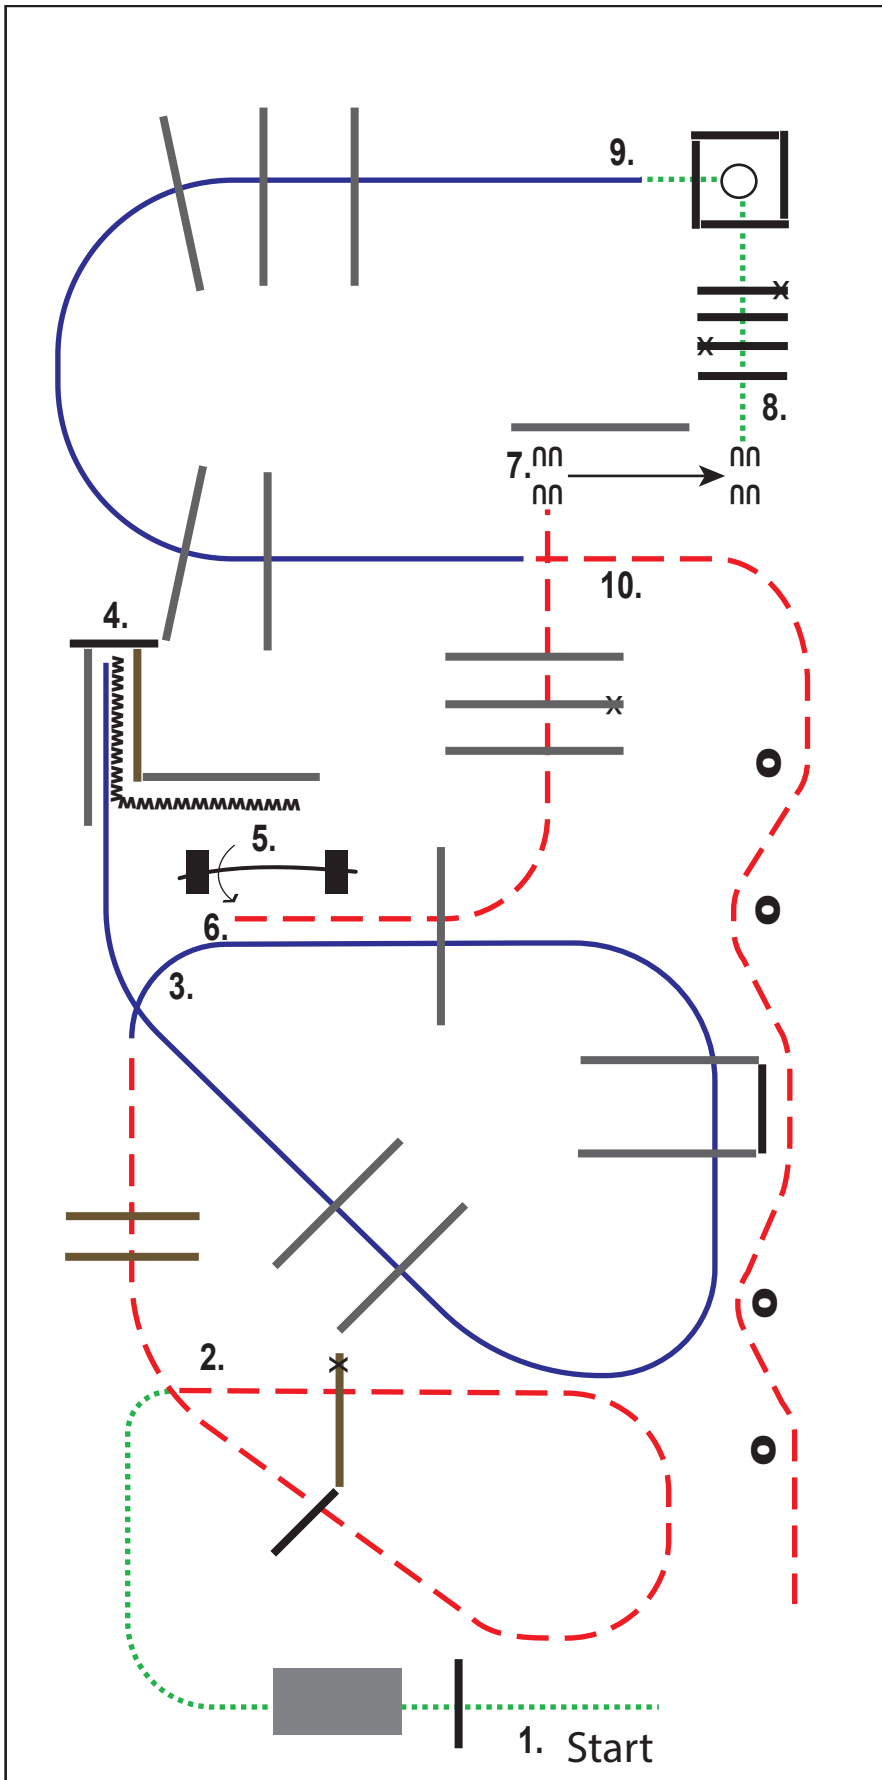

CWN-C Ampfelwang/OÖ - 18.09. - 19.09.2021  
**Bewerb 01 Trail Youth**

1. walk over pole and bridge
2. trot over poles
3. lope over poles right lead
4. walk into chute, stop, back up to gate
5. gate left hand
6. trot over poles
7. stop, sidepass right
8. walk over poles into box, turn 360° either way, walk out
9. lope over poles left lead
10. trot through cones

- ..... Schritt
- - - - - Trab
- Galopp
- MMM Rückwärts

- nn → Seitwärts
- Pylonen
- X Erhöhungen
- H Tor

designed by Nina Zwölfer

CWN-C Ampfelwang/OÖ - 18.09. - 19.09.2021  
**Bewerb 02 Trail Rookie**

1. walk over pole and bridge
2. trot over poles
3. lope over poles right lead
4. walk into chute, stop, back up to gate
5. gate left hand
6. trot over poles
7. walk over poles into box
8. turn 360° either way, walk out
9. lope over poles left lead
10. trot through cones

designed by Nina Zwölfer

CWN-C Ampfelwang/OÖ - 18.09. - 19.09.2021  
 Bewerb 03 Amateur

1. walk over pole and bridge
2. trot over poles
3. lope over poles right lead into chute
4. stop, back up to gate
5. gate left hand
6. trot over poles
7. sidepass right
8. walk over poles into box, turn 630° right, walk out
9. lope over poles left lead
10. trot through cones