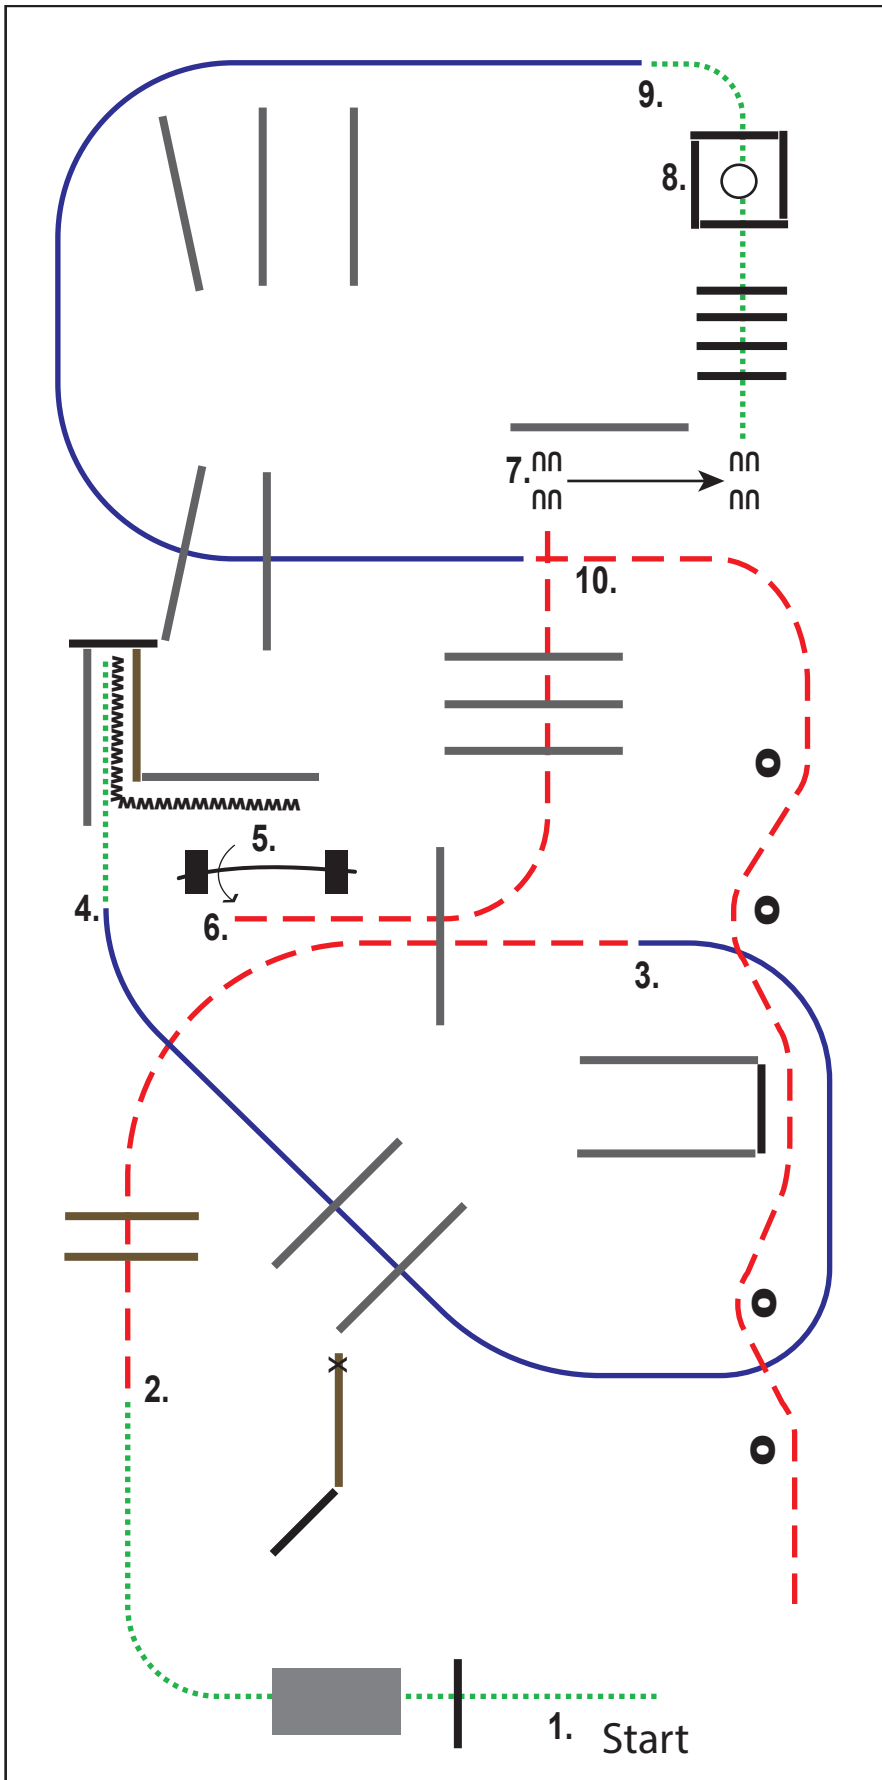

CWN-C Ampfelwang/OÖ - 18.09. - 19.09.2021  
**Bewerb 01 Trail Youth**

1. walk over pole and bridge
2. trot over poles
3. lope over poles right lead
4. walk into chute, stop, back up to gate
5. gate left hand
6. trot over poles
7. stop, sidepass right
8. walk over poles into box, turn 360° either way, walk out
9. lope over poles left lead
10. trot through cones

- ..... Schritt
- - - - - Trab
- Galopp
- MMM Rückwärts

- nn → Seitwärts
- Pylonen
- X Erhöhungen
- H Tor

designed by Nina Zwölfer

CWN-C Ampfelwang/OÖ - 18.09. - 19.09.2021  
**Bewerb 02 Trail Rookie**

1. walk over pole and bridge
2. trot over poles
3. lope over poles right lead
4. walk into chute, stop, back up to gate
5. gate left hand
6. trot over poles
7. walk over poles into box
8. turn 360° either way, walk out
9. lope over poles left lead
10. trot through cones