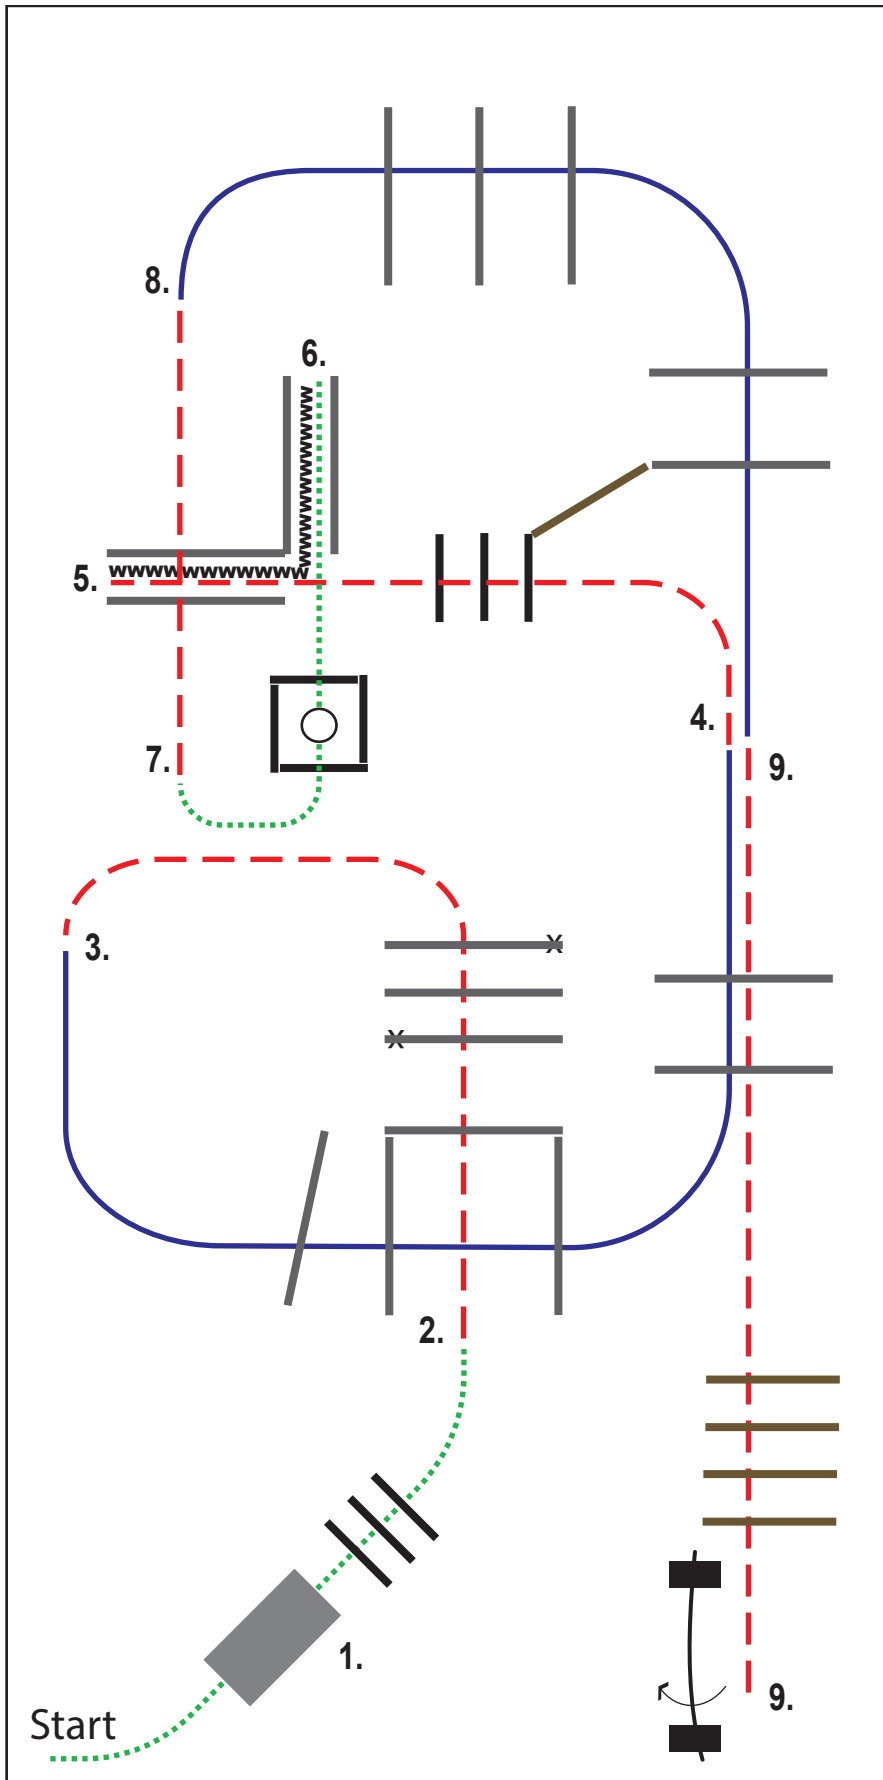

designed by Nina Zwölfer

CWN-C Ampfelwang/OÖ - 18.09. - 19.09.2021  
 Bewerb 30 Trail Youth

1. walk over bridge and poles
2. trot over poles
3. lope over poles left lead
4. trot over poles into chute
5. stop, backup „L“
6. walk into box, turn 360° either way
7. lope over poles right lead
8. walk over poles
9. trot over poles to gate
10. gate right hand

1. walk over bridge and poles
2. trot over poles
3. lope over poles left lead
4. trot over poles into chute
5. backup „L“
6. walk into box, turn 360° either way
7. trot over poles
8. lope over poles right lead
9. trot over poles to gate
10. gate right hand