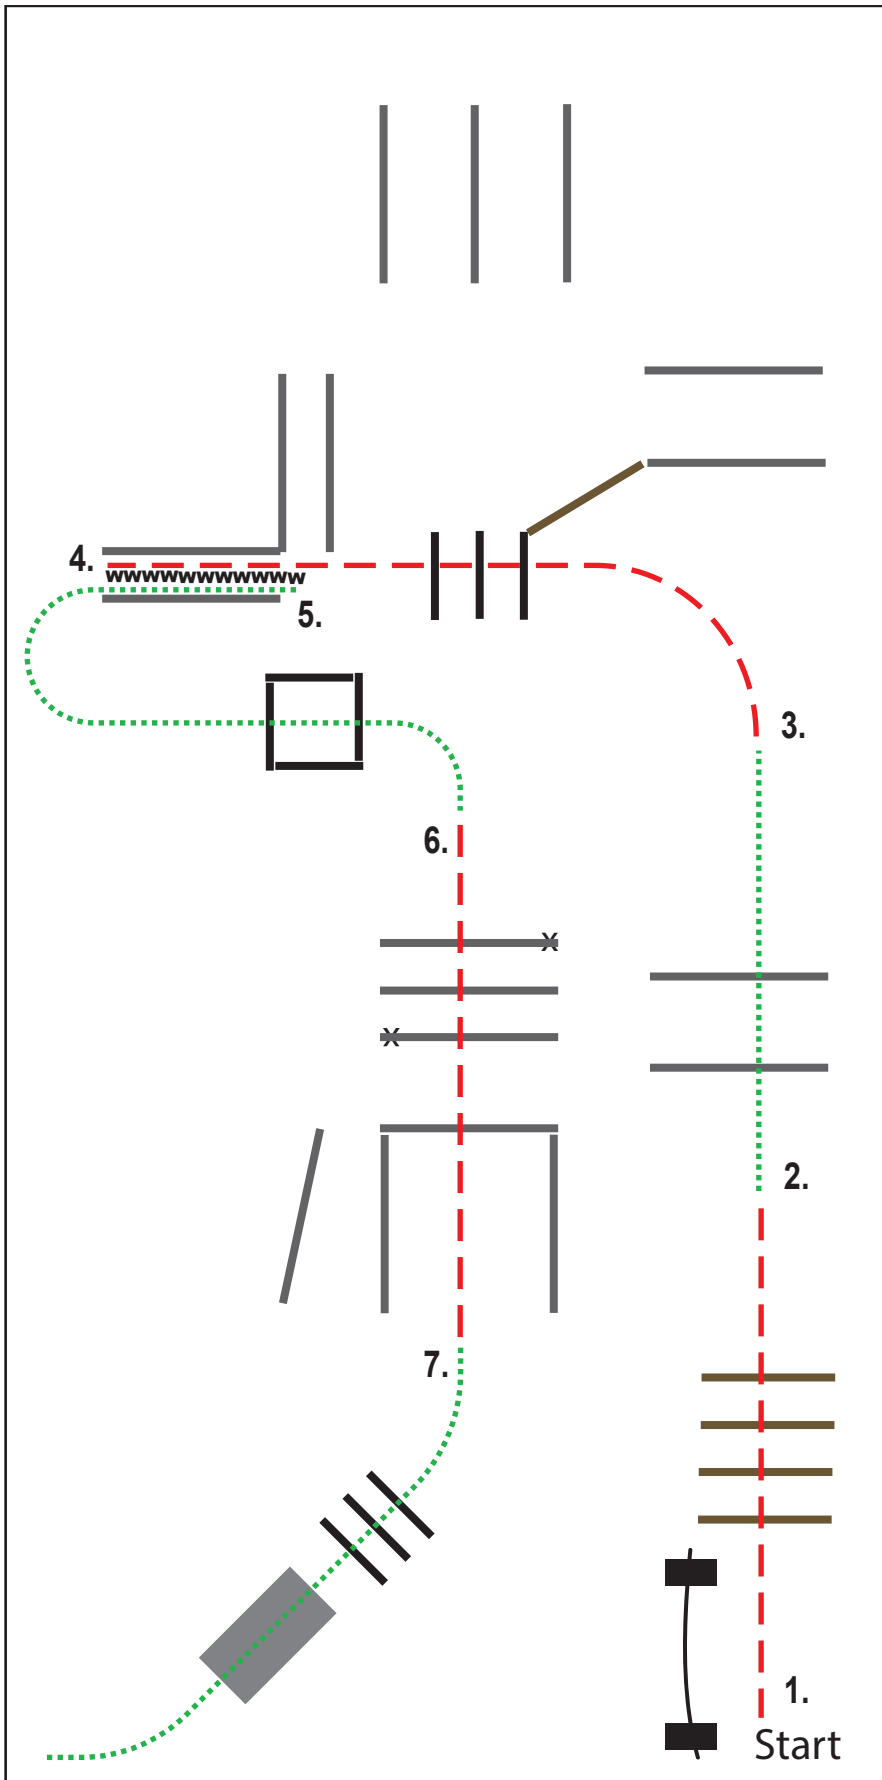

CWN-C Ampfelwang/OÖ - 18.09. - 19.09.2021

Bewerb 33 Trail in Hand

1. trot over poles
2. walk over poles
3. trot over poles into chute
4. backup
5. walk through chute and over box
6. trot over poles
7. walk over poles and bridge

..... Schritt	↔ Seitwärts
--- Trab	○ Pylonen
— Galopp	✕ Erhöhungen
MMM Rückwärts	⊥ Tor

designed by Nina Zwölfer