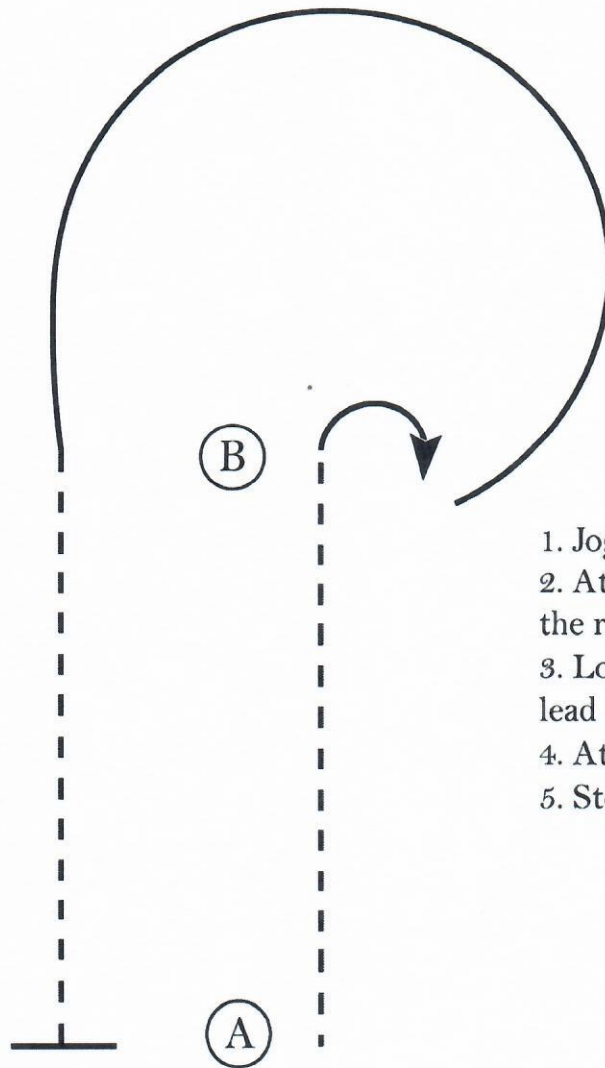

Be ready lined up to A.

1. Walk approximately 2 horse lengths toward A.
2. Stop and back until even with B.
3. Jog to and around A.
4. Lope on the left lead to and around B.
5. Extended jog in a straight line.
6. Pattern is over once you have passed A.

Follow the instructions of your ring steward.

Walk	-----
Jog	- - - - -
Extended Jog	-----
Lope	—————
Lead Change	⚡
Back	← C C C C C
Marker	Ⓚ

[WH/1-92]

Pattern Provided by:

P.V. Performance Horses

All Novice show wilfersdorf

36 Nov. Youth Horsemanship (Novice Youth Horsemanship)

Show Date: 09-07-2019

www.HorseShowPatterns.com

www.HorseShowPatterns.com

1. Jog A to B
2. At B perform a 90 degree turn to the right
3. Lope a circle around B on the left lead
4. At B jog to A
5. Stop at A.