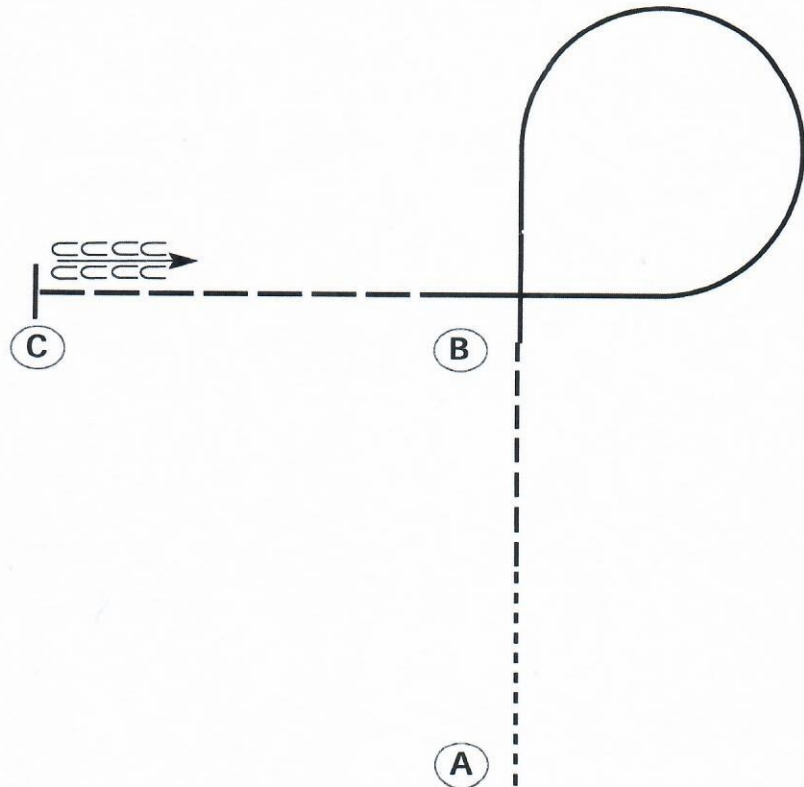

All Novice show wilfersdorf

17 (rookie)

Show Date: 09-07-2019

www.HorseShowPatterns.com

www.HorseShowPatterns.com

Be ready at A.

1. Walk from A 1/2 way to B.
2. Jog the rest of the way to B.
3. Lope a circle to the right.
4. Perform an extended jog from B to C.
5. Stop at C and back one horse length.

Retire to the rail or line up at a jog.

Walk
Jog	-----
Extended Jog	- - - - -
Lope	—————
Leg Yield	
Lead Change	///
Back	←←←←← ←←←←←
Marker	ⓑ
Sidepass	←←←←←

[WH/1-25]

Pattern Provided by:

P.V. Performance Horses

All Novice show wilfersdorf

18 Youth Horsemanship (Youth)

Show Date: 09-07-2019

Be ready at A.

1. Back approximately one horse length.
2. Turn 180 degrees to the left.
3. Jog to B.
4. Extend the jog around C and to D.
5. Lope on the left lead from D to E.
6. Stop at E.

Show Date: 09-07-2019

www.HorseShowPatterns.com

www.HorseShowPatterns.com

1. Walk A to B
2. At B Extend the jog to C
3. Stop at C and perform a 180 degree turn to the left
4. Jog a circle around C
5. Stop at C and perform a 180 degree turn to the right
6. Lope on the left lead to D
- 7 Stop at D and back approximately one horse length