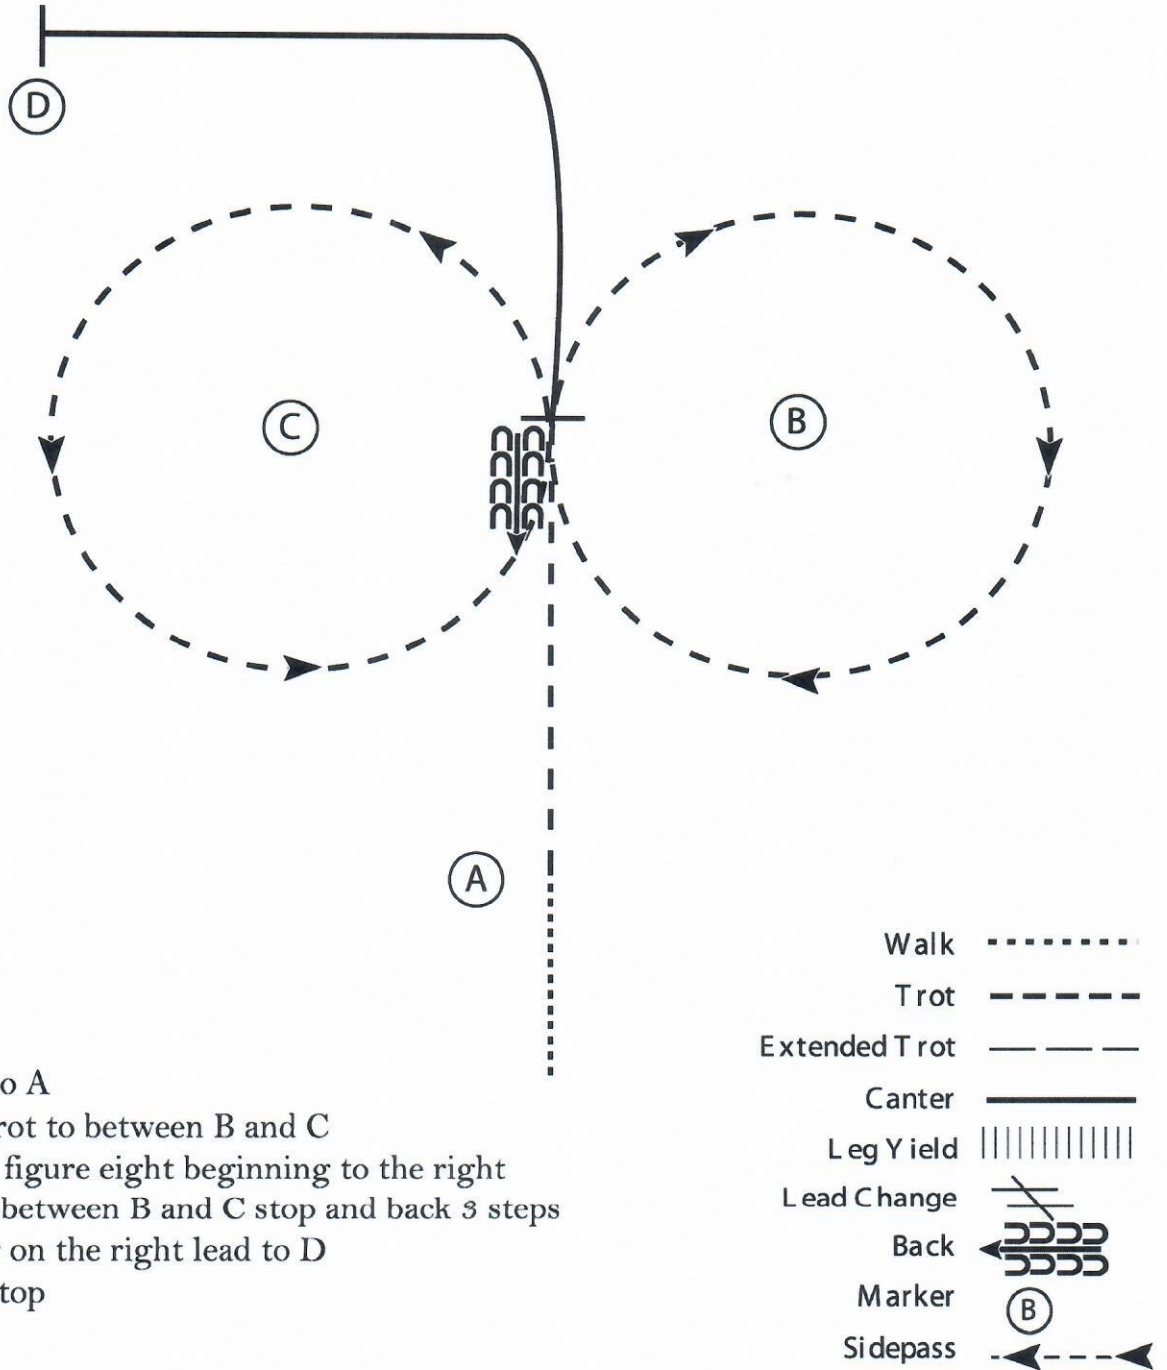

All Novice show wilfersdorf

21 Hunt Seat Equitation (Novice Amateur)

Show Date: 09-07-2019

w w w . H o r s e S h o w P a t t e r n s . c o m

w w w . H o r s e S h o w P a t t e r n s . c o m

1. Walk to A
2. At A trot to between B and C
3. Trot a figure eight beginning to the right
4. When between B and C stop and back 3 steps
5. Canter on the right lead to D
6. At D stop

[HSE/1-4]

Pattern Provided by:

P.V. Performance Horses