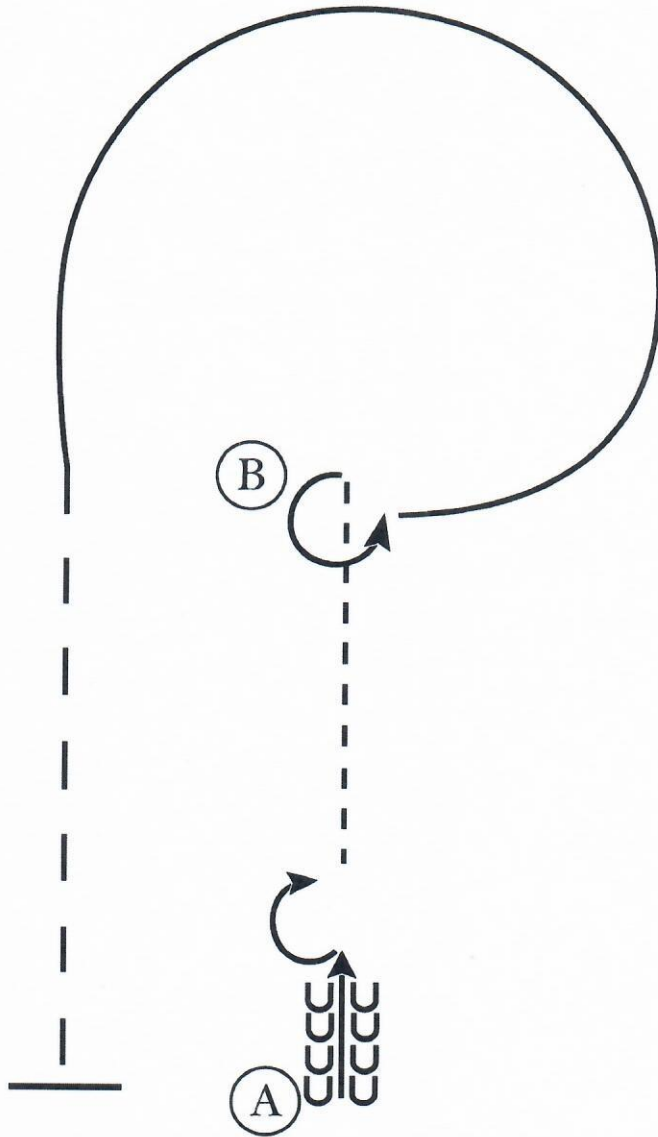

All Novice show wilfersdorf

18 Youth Horsemanship (Youth)

Show Date: 09-07-2019

Be ready at A.

1. Back approximately one horse length.
2. Turn 180 degrees to the left.
3. Jog to B.
4. Extend the jog around C and to D.
5. Lope on the left lead from D to E.
6. Stop at E.

Follow the instructions of your ring steward.

Walk	-----
Jog	- - - - -
Extended Jog	-----
Lope	—————
Leg Yield	
Lead Change	↘
Back	←←←←←
Marker	(B)
Sidepass	←←←←←

[WH/1-41]

Pattern Provided by:

P.V. Performance Horses

All Novice show wilfersdorf

19 Amateur Horsemanship (Amateur Horsemanship)

Show Date: 09-07-2019

www.HorseShowPatterns.com

www.HorseShowPatterns.com

1. Back 4 steps at A.
2. Perform a 180 degree turn to the right.
3. Jog to B.
4. At B perform a 270 degree turn to the left .
5. Lope a circle around B on the left lead.
6. At B extend the jog to A.
7. At A stop.

Show Date: 09-07-2019

www.HorseShowPatterns.com

www.HorseShowPatterns.com

1. Walk A to B
2. At B Extend the jog to C
3. Stop at C and perform a 180 degree turn to the left
4. Jog a circle around C
5. Stop at C and perform a 180 degree turn to the right
6. Lope on the left lead to D
- 7 Stop at D and back approximately one horse length