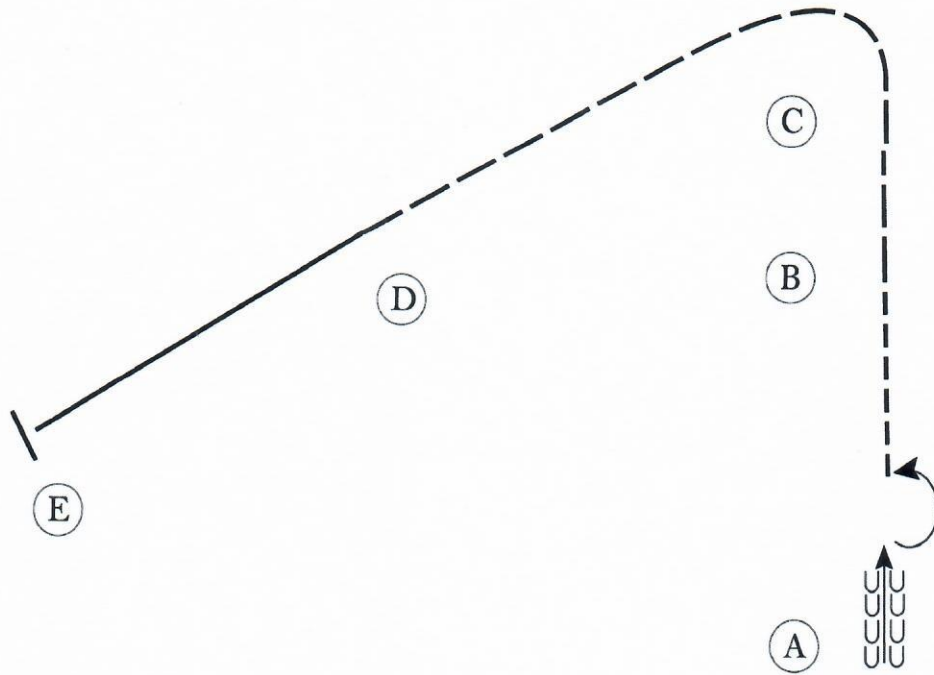

Retire to the rail or line up at a jog.

Walk
Jog	-----
Extended Jog	- - - - -
Lope	—————
Leg Yield	
Lead Change	///
Back	←←←←← ←←←←←
Marker	ⓑ
Sidepass	←←←←←

[WH/1-25]

Pattern Provided by:

P.V. Performance Horses

All Novice show wilfersdorf

18 Youth Horsemanship (Youth)

Show Date: 09-07-2019

Be ready at A.

1. Back approximately one horse length.
2. Turn 180 degrees to the left.
3. Jog to B.
4. Extend the jog around C and to D.
5. Lope on the left lead from D to E.
6. Stop at E.