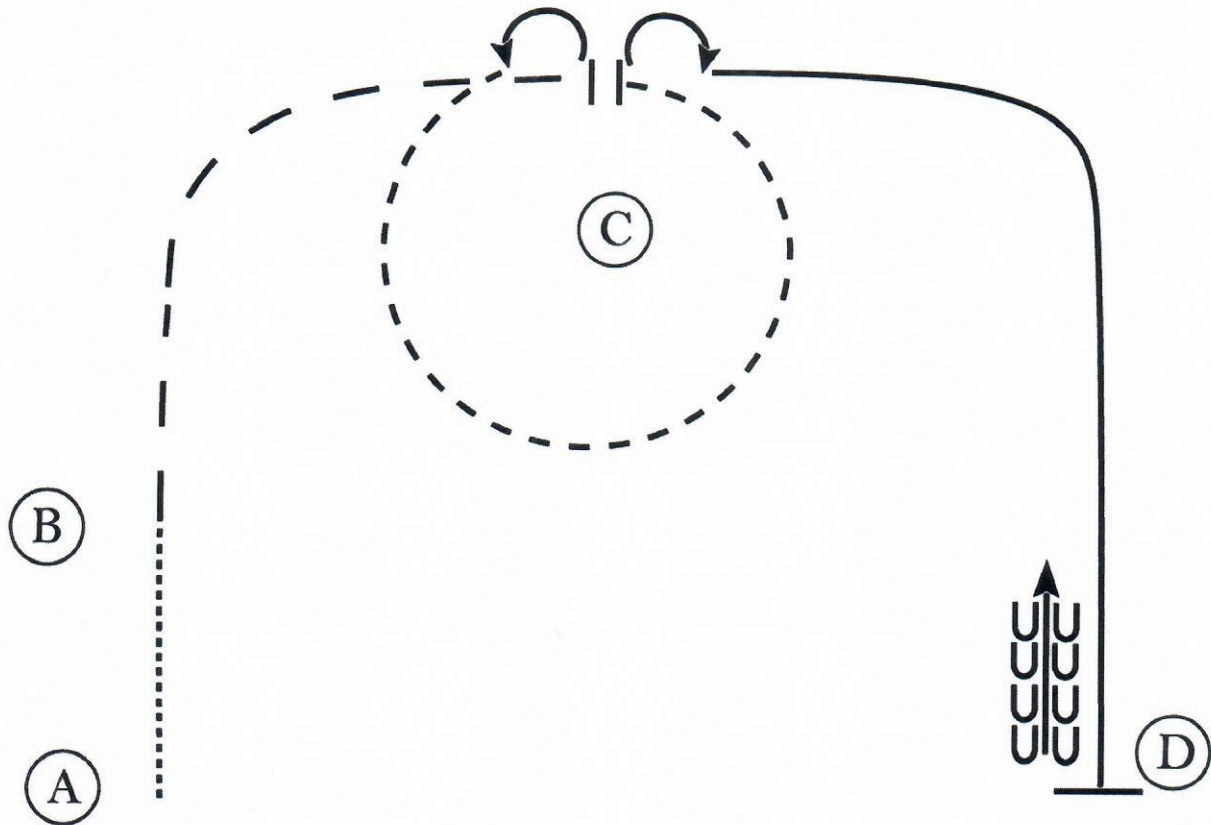

Walk
Jog	-----
Extended Jog	—————
Lope	—————
Leg Yield	
Lead Change	↙↘
Back	←←←←
Marker	⊙
Sidepass	←←←←

[WH/2-8]

Pattern Provided by:
P.V. Performance Horses

All Novice show wilfersdorf

20 Open Horsemanship (open)

Show Date: 09-07-2019

www.HorseShowPatterns.com

www.HorseShowPatterns.com

1. Walk A to B
2. At B Extend the jog to C
3. Stop at C and perform a 180 degree turn to the left
4. Jog a circle around C
5. Stop at C and perform a 180 degree turn to the right
6. Lope on the left lead to D
- 7 Stop at D and back approximately one horse length