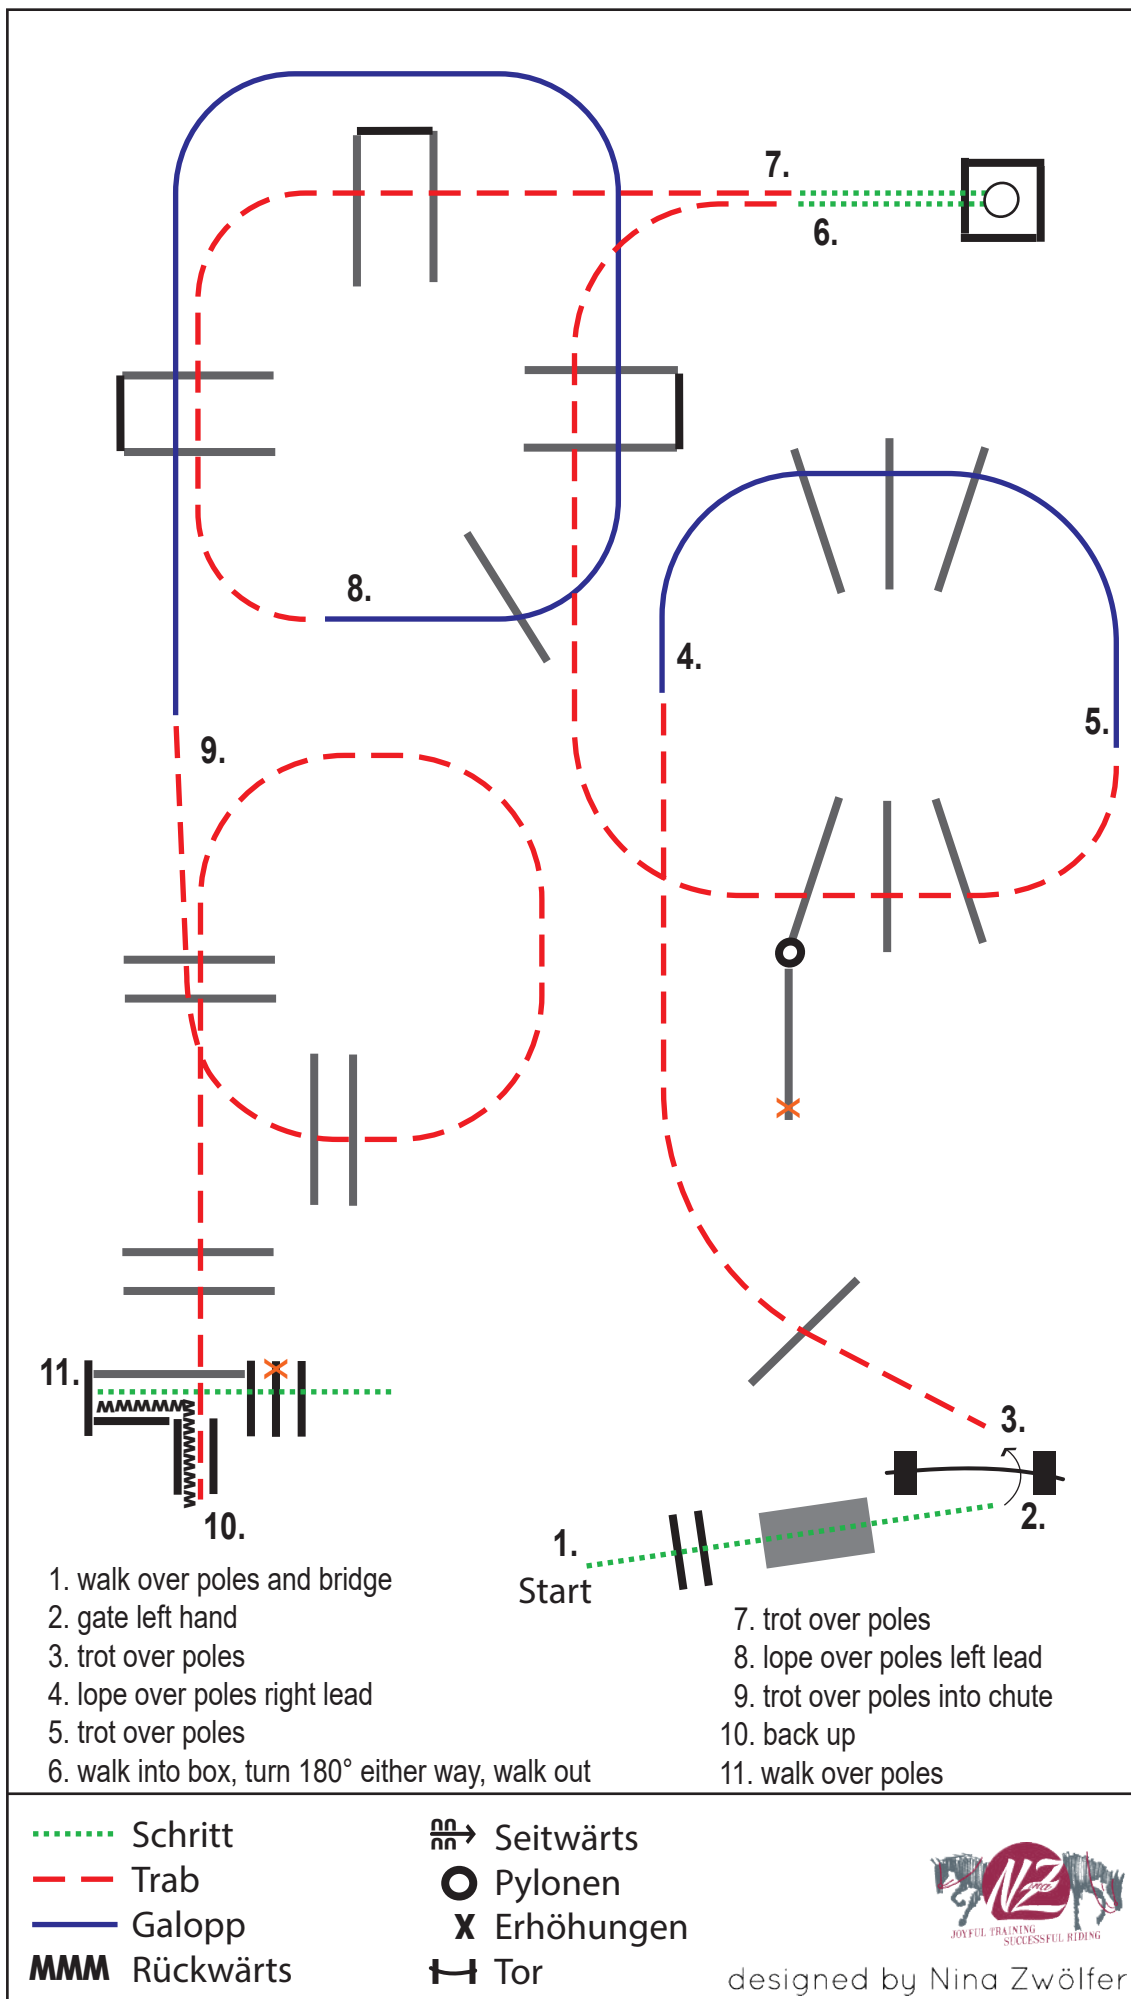

CWN-C ZNS W & NÖ LM/WTC Cup/ARHA
Wr. Neustadt/NÖ * 12.05. - 15.05.2022
005 Trail Novice Amateur