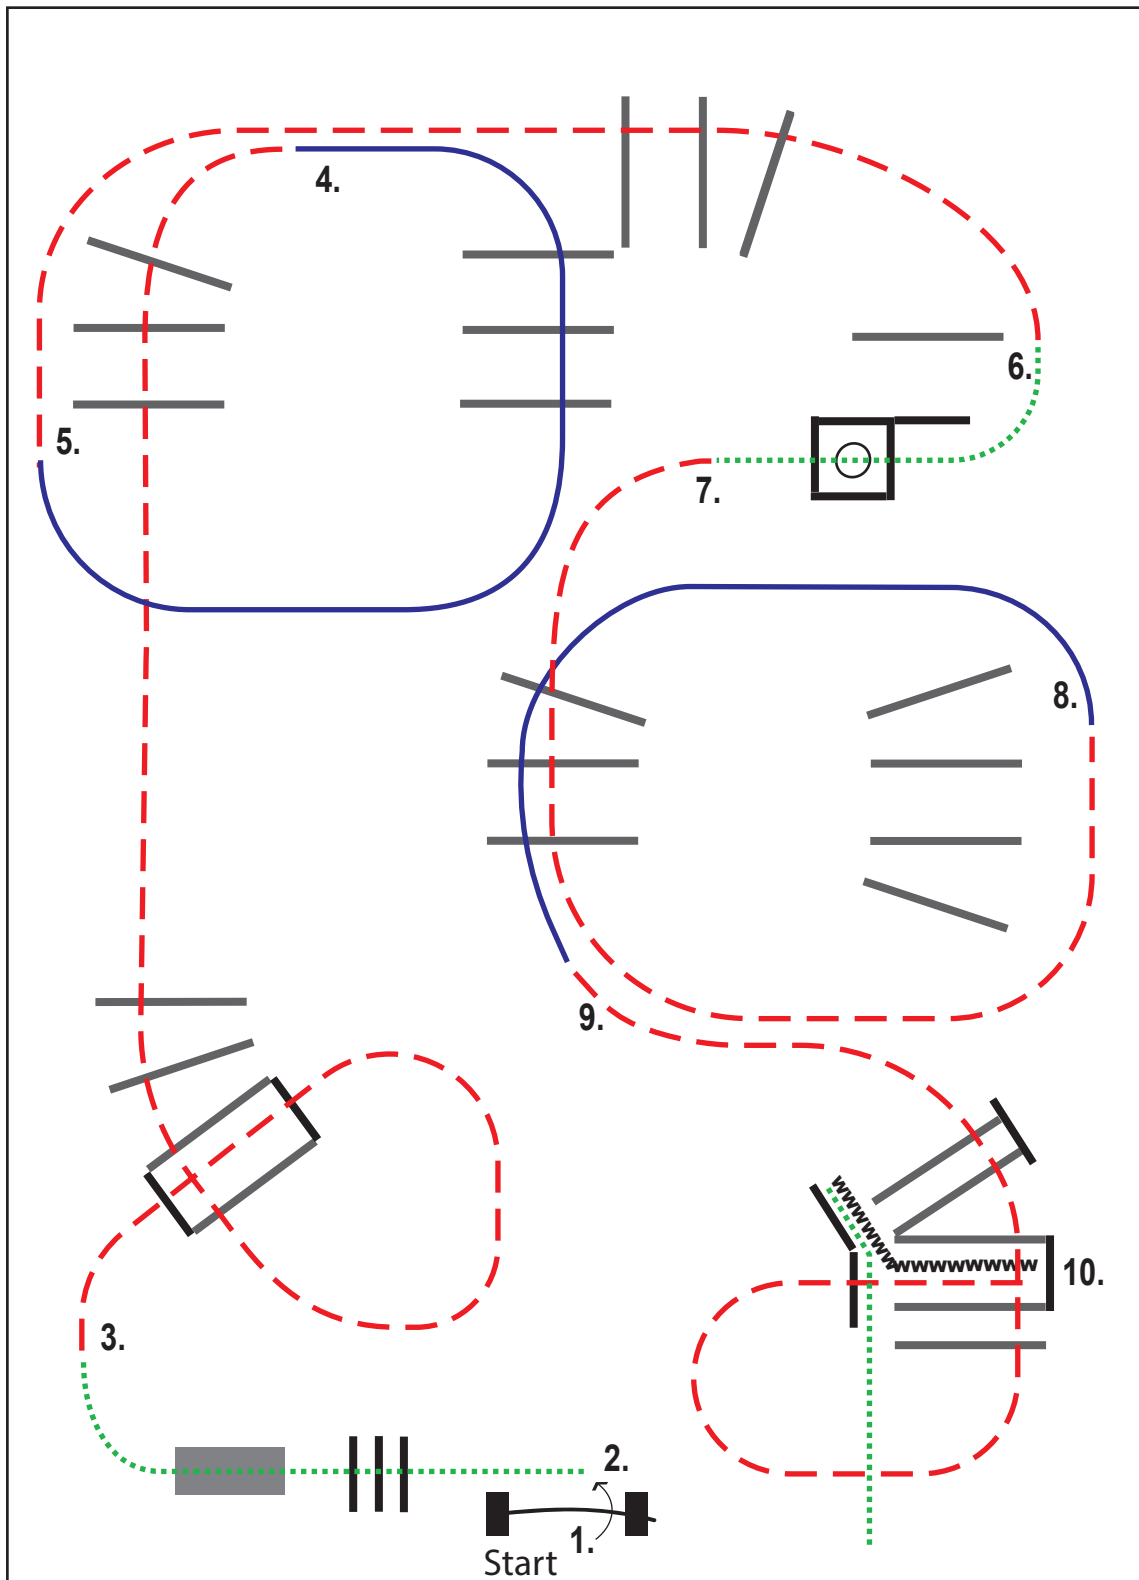

CWN-C ZNS W & NÖ LM/WTC Cup/ARHA
Wr. Neustadt/NÖ * 12.05. - 15.05.2022
052 Trail Rookie

1. gate left hand	6. walk into box, turn 360° either way, walk out
2. walk over poles and bridge	7. trot over poles
3. trot over poles	8. lope over poles left lead
4. lope over poles right lead	9. trot over poles into chute
5. trot over poles	10. back up, walk out

..... Schritt	↔ Seitwärts
- - - - Trab	○ Pylonen
— Galopp	X Erhöhungen
MMM Rückwärts	⌋ Tor

designed by Nina Zwölfer