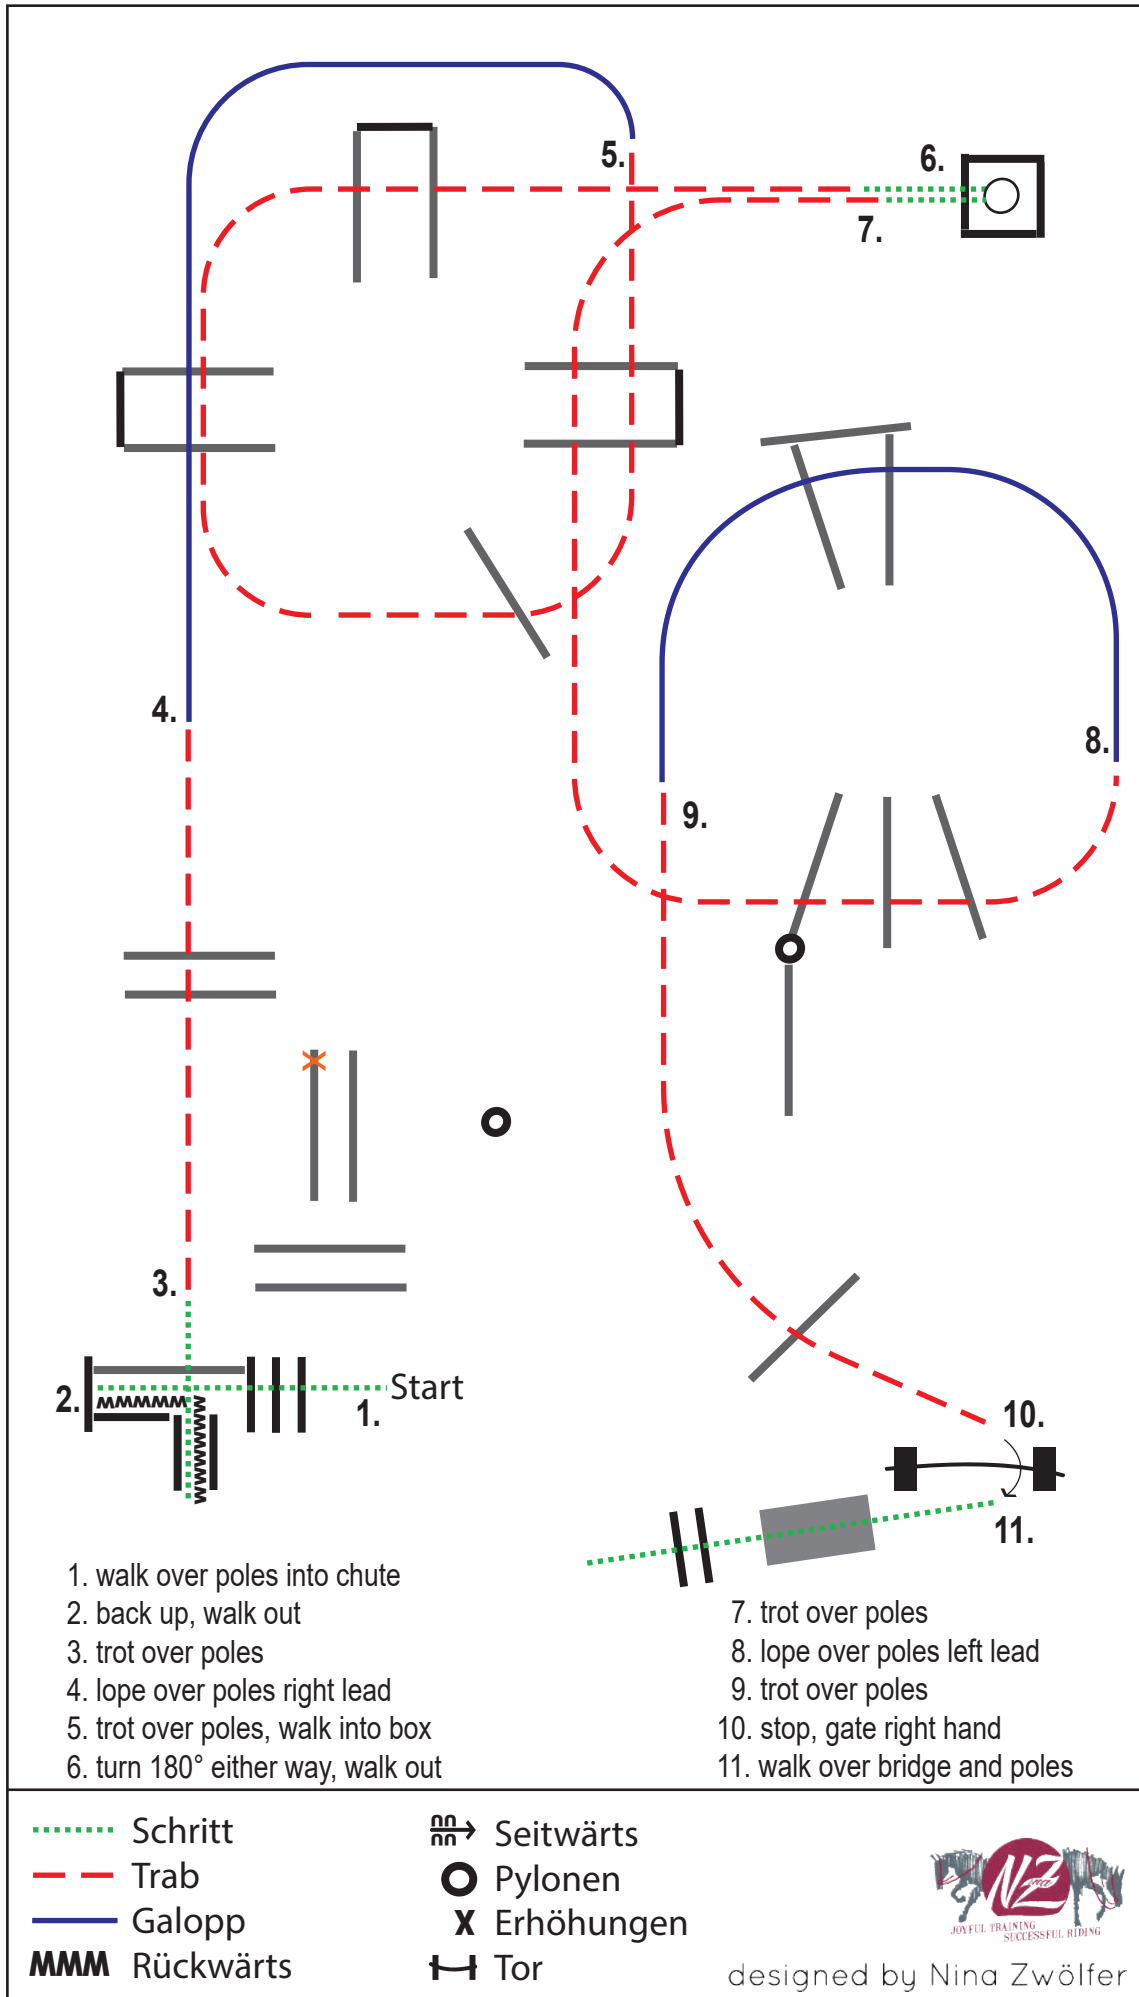

CWN-C ZNS W & NÖ LM/WTC Cup/ARHA
Wr. Neustadt/NÖ * 12.05. - 15.05.2022
001 Trail Rookie