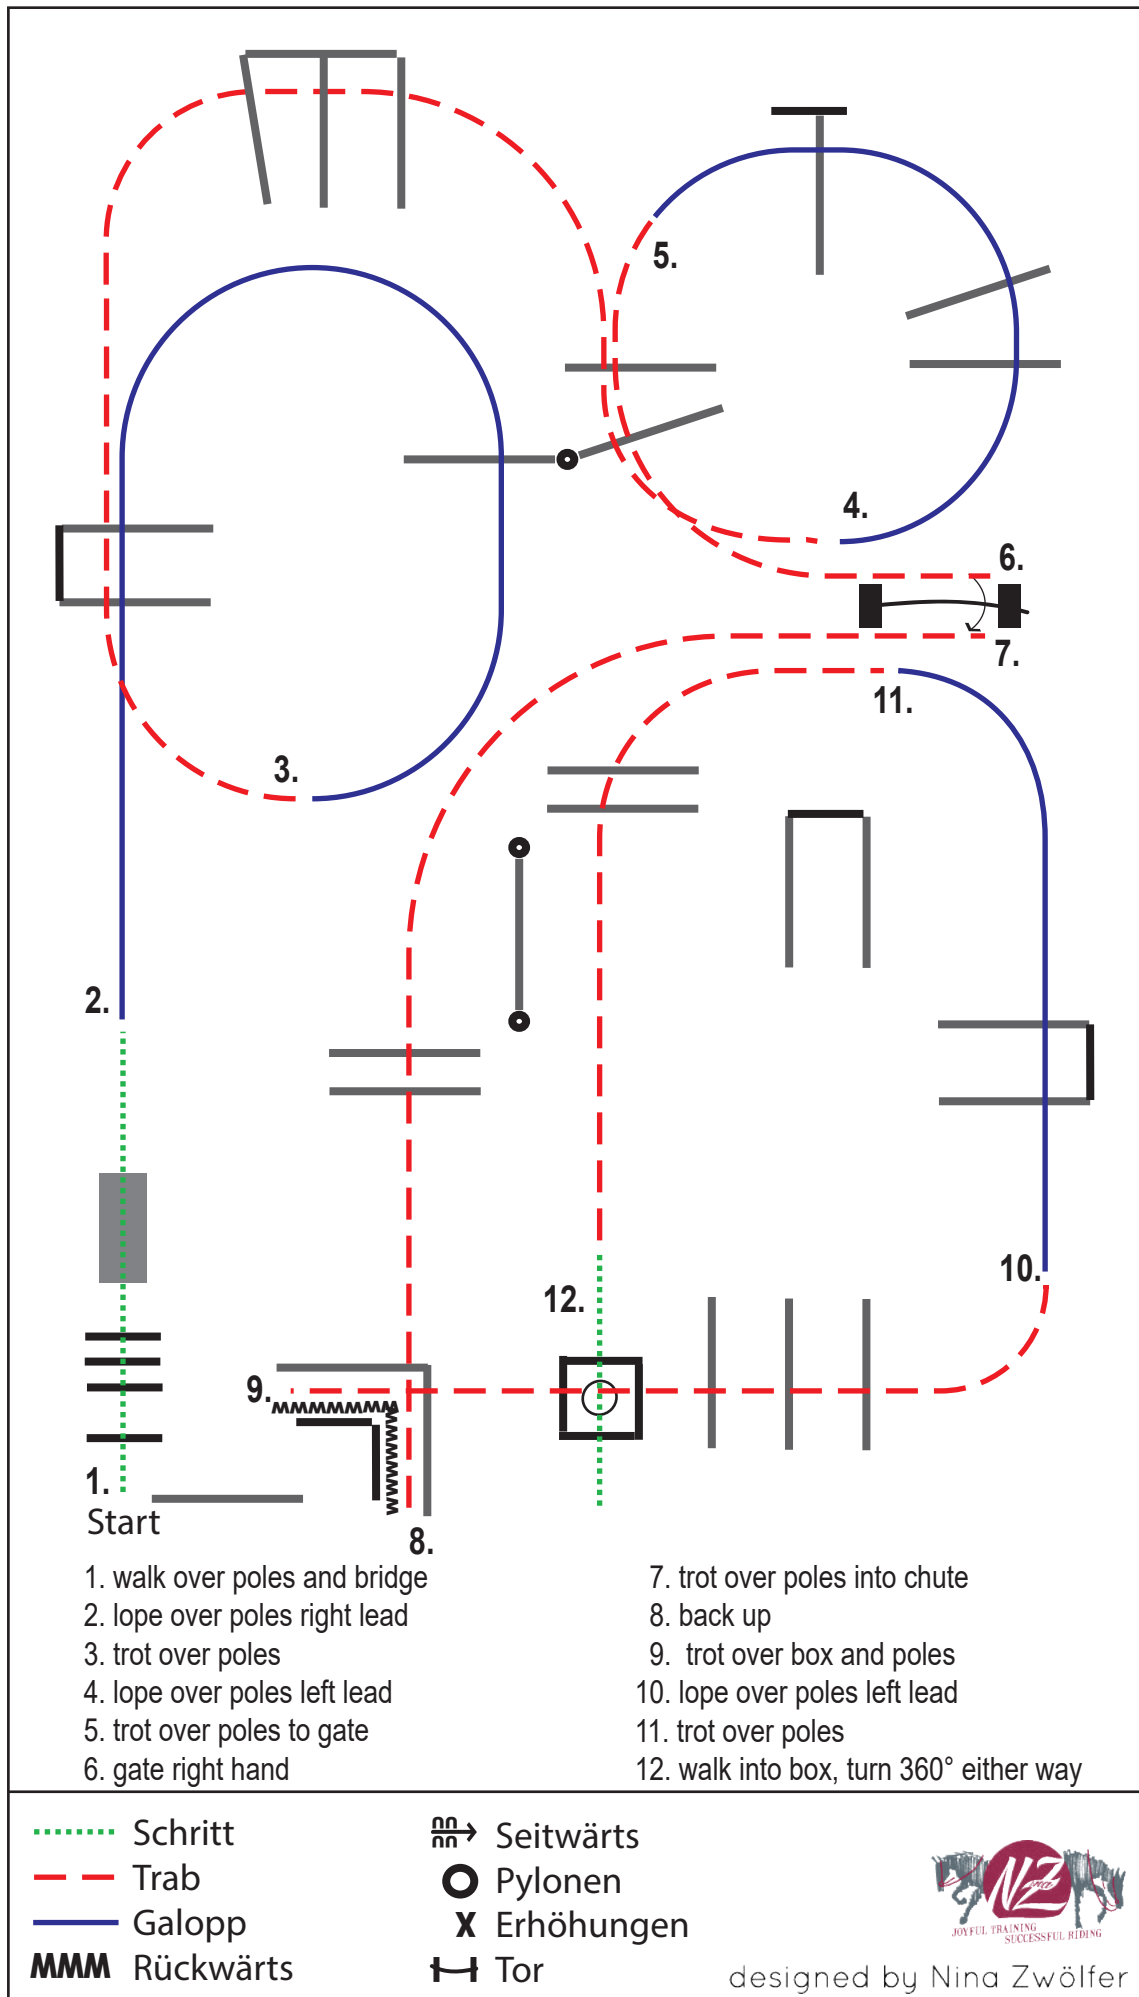

CWN-C ZNS W & NÖ LM/WTC Cup/ARHA
Wr. Neustadt/NÖ * 12.05. - 15.05.2022
083 Trail Youth & 084 Trail Youth Finale NöLM