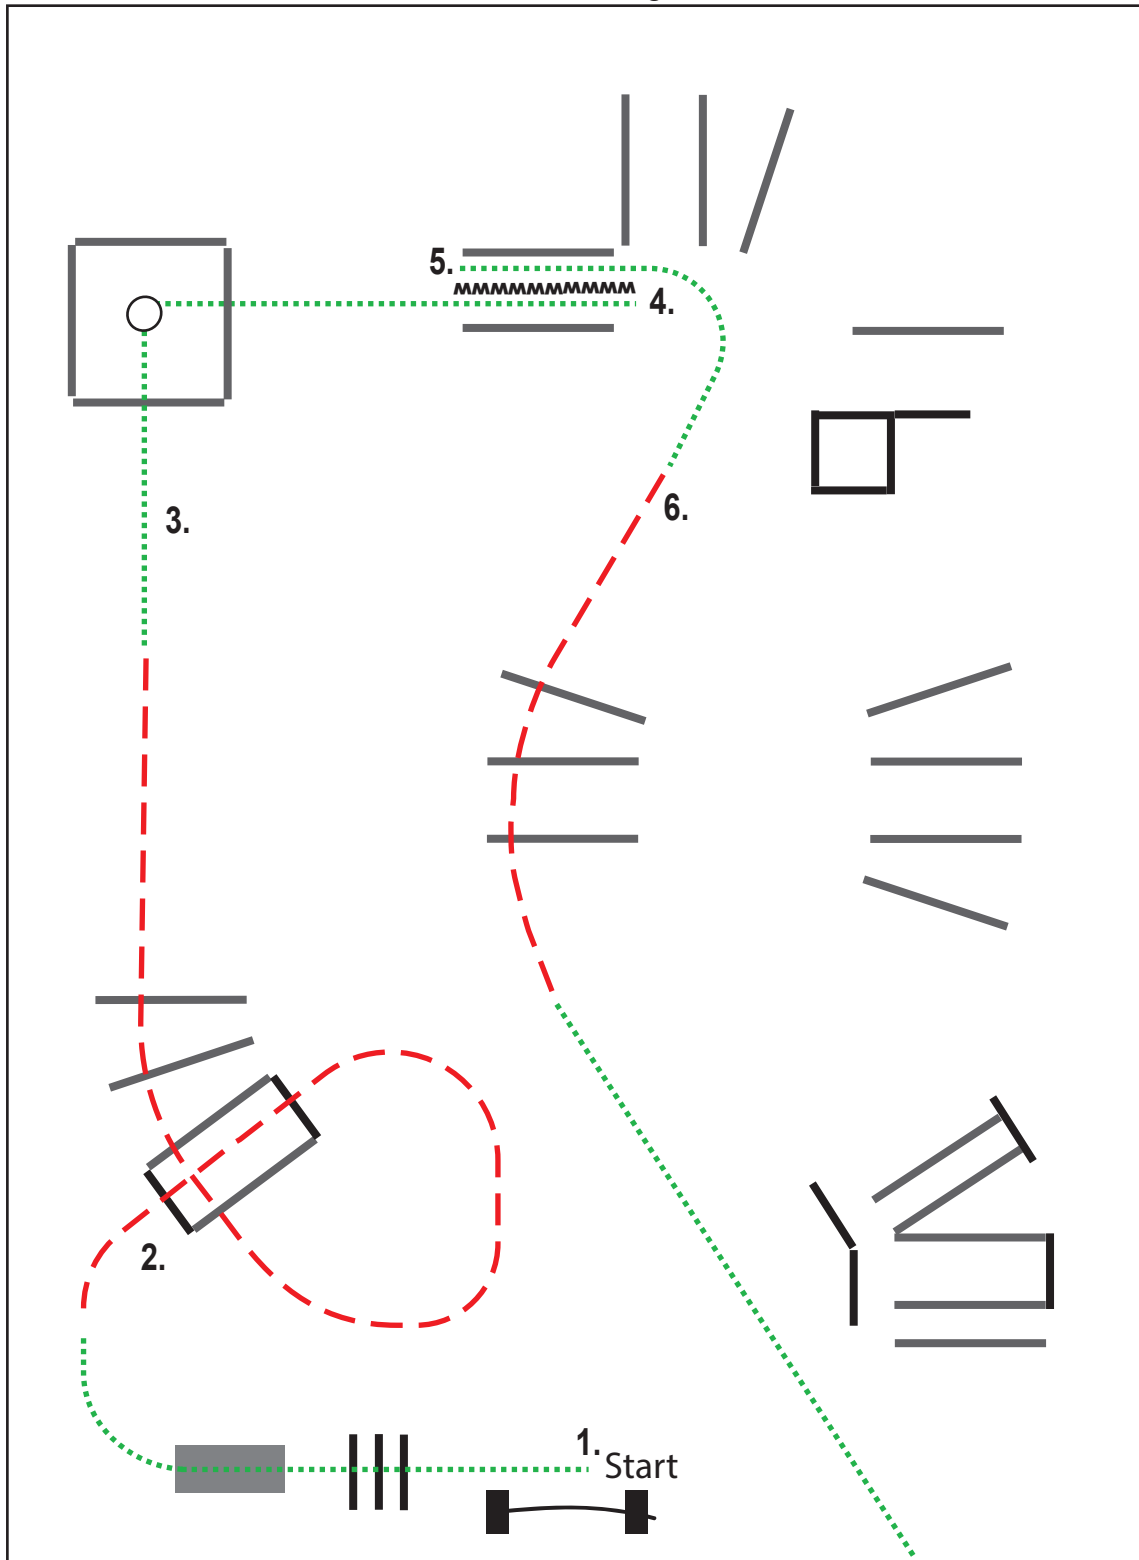

CWN-C ZNS W & NÖ LM/WTC Cup/ARHA
Wr. Neustadt/NÖ * 12.05. - 15.05.2022
059 Trail Kids Führzügelklasse

1. walk over the poles and the bridge
2. trot over the poles
3. walk into box, turn 450° right

4. walk into chute, back up
5. walk out
6. trot over poles, walk out

- ..... Schritt
- - - - Trab
- ———— Galopp
- **MMM** Rückwärts
- $\overline{nn}$ → Seitwärts
- Pylonen
- X Erhöhungen
- ⌋ Tor

designed by Nina Zwölfer