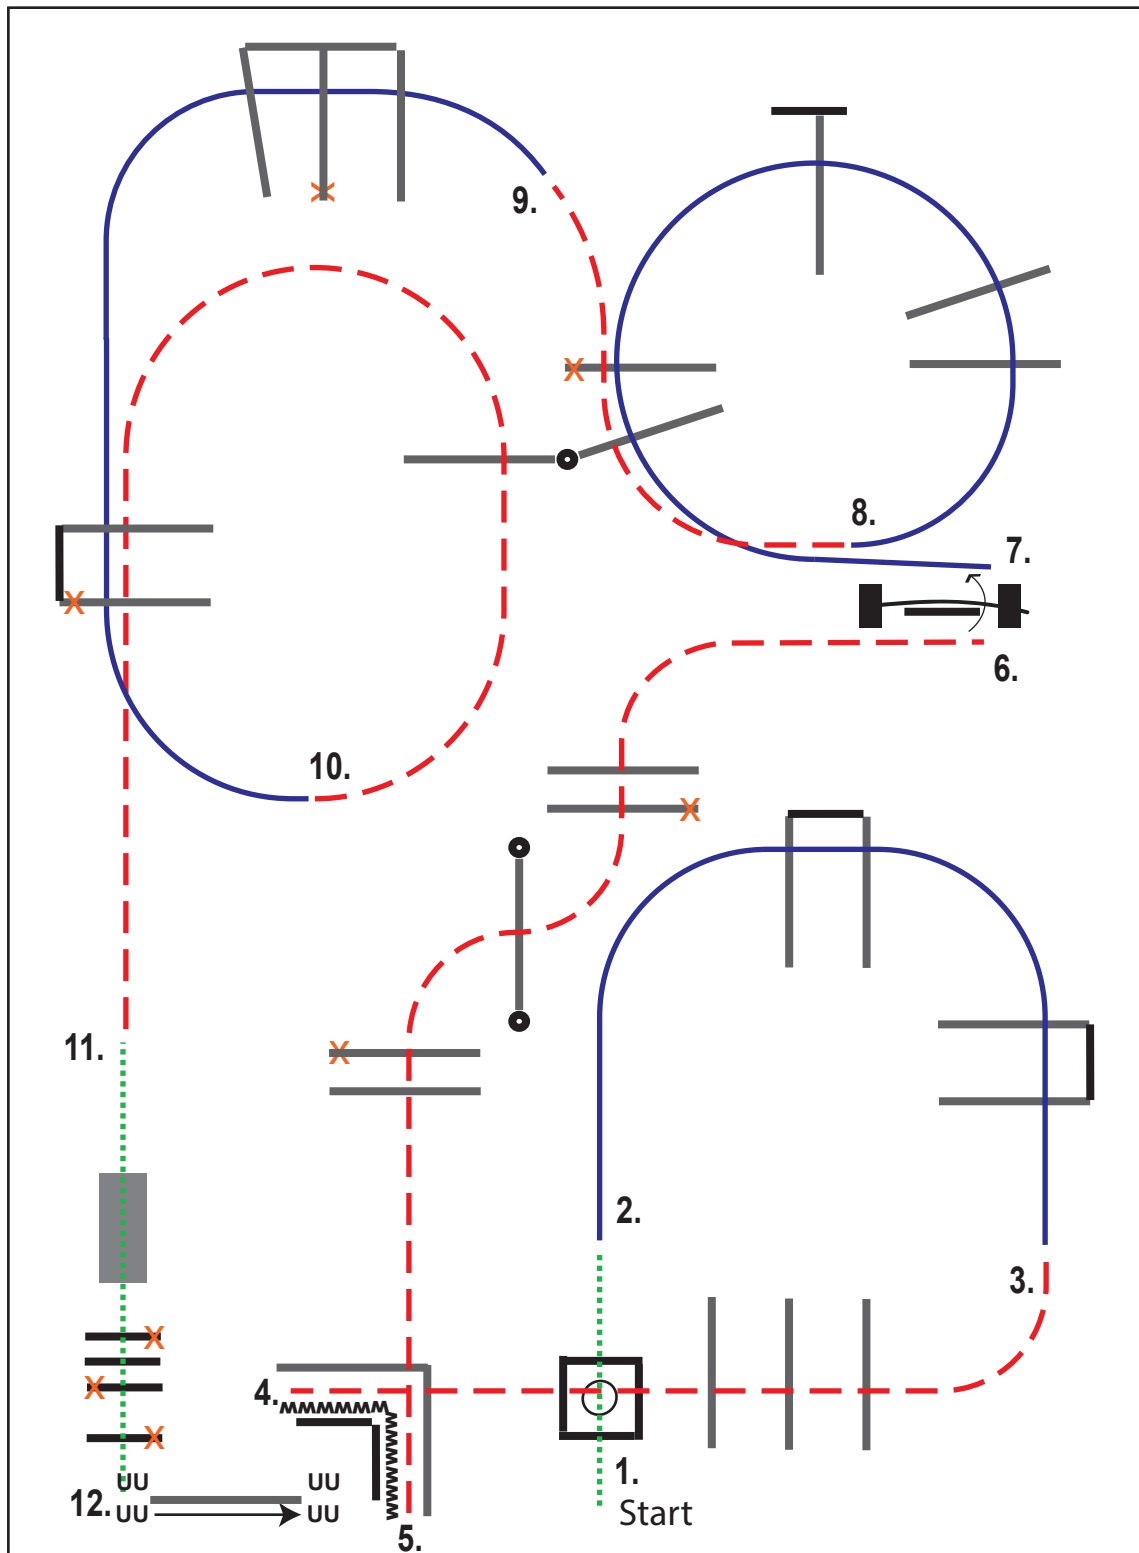

CWN-C ZNS W & NÖ LM/WTC Cup/ARHA
Wr. Neustadt/NÖ * 12.05. - 15.05.2022
087 Trail Open Finale WLM & 088 Trail Open Finale NöLM

1. walk into box, turn 720° either way, walk out	7. lope over poles right lead
2. lope over poles right lead	8. trot over poles
3. trot over poles into chute	9. lope over poles left lead
4. back up	10. trot over poles
5. trot over poles	11. walk over bridge and poles
6. gate left hand	12. sidepass left

..... Schritt	↔ Seitwärts
- - - - - Trab	○ Pylonen
———— Galopp	X Erhöhungen
MMM Rückwärts	⊢ Tor

designed by Nina Zwölfer