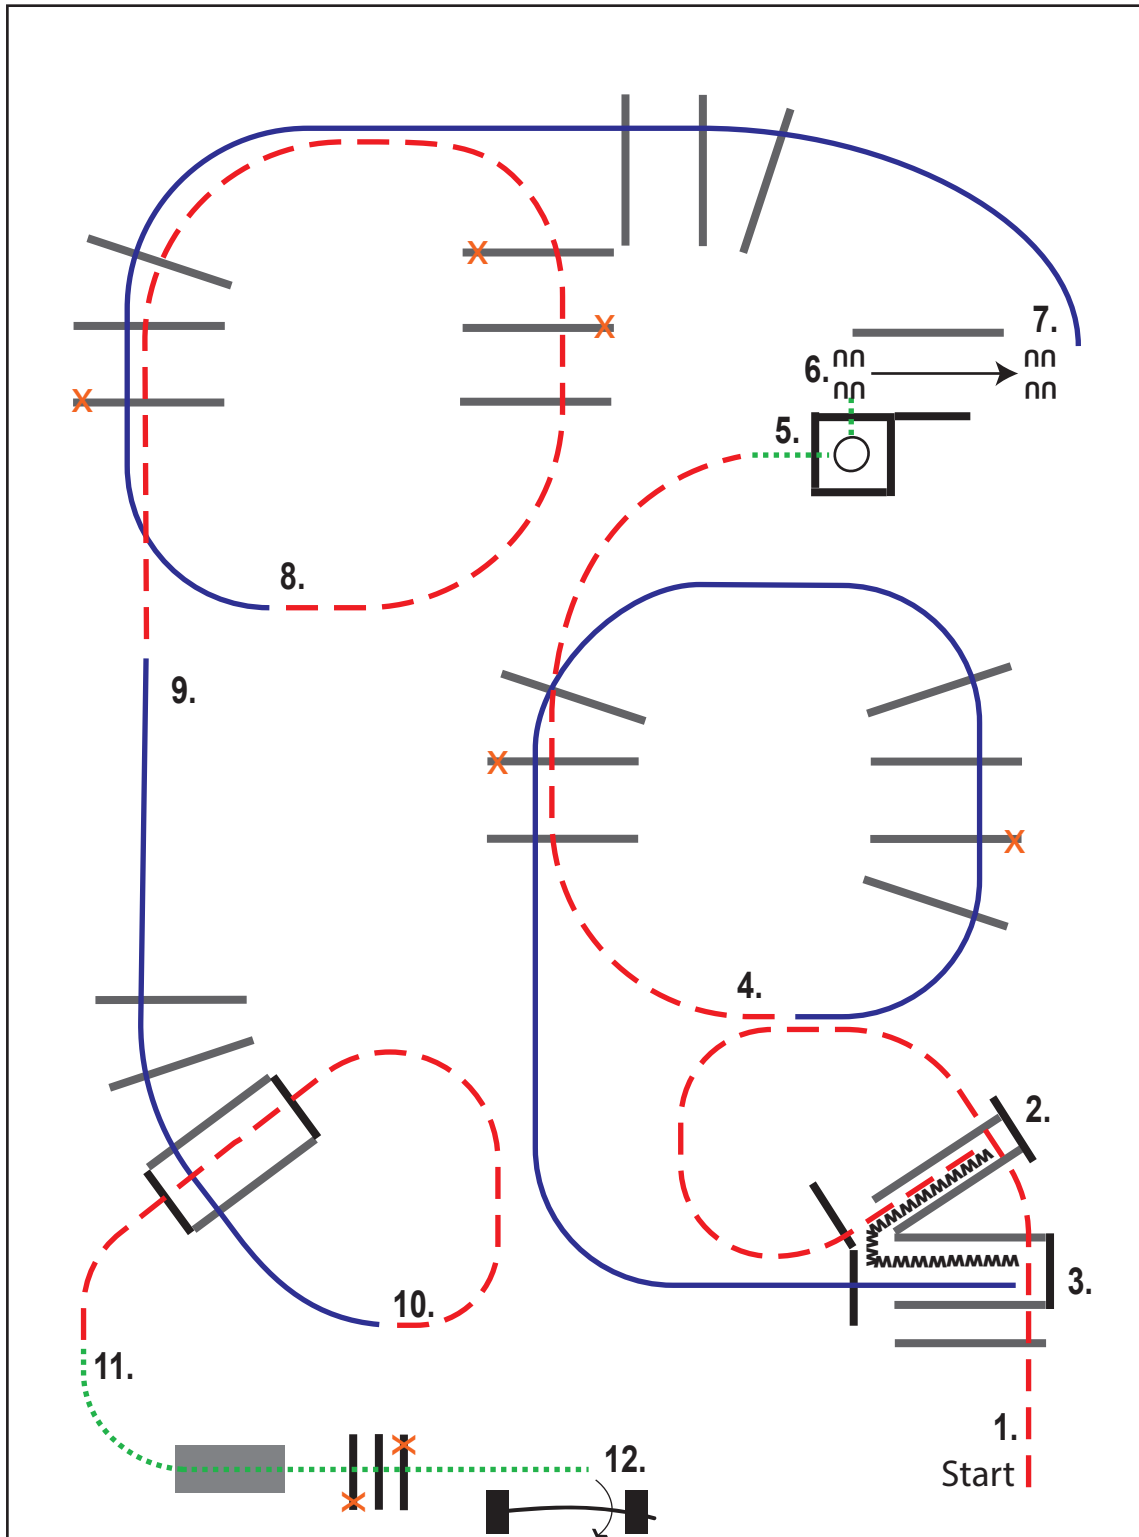

CWN-C ZNS W & NÖ LM/WTC Cup/ARHA
Wr. Neustadt/NÖ * 12.05. - 15.05.2022
057 Trail Open Vorlauf WLM & 058 Trail Open Vorlauf NöLM

1. trot over poles into chute	7. lope over poles left lead
2. back up	8. trot over poles
3. lope over poles right lead	9. lope over poles left lead
4. trot over poles	10. trot over box
5. walk into box, turn 630° right, walk out	11. walk over bridge and poles
6. sidepass right	12. gate right hand

..... Schritt	nn → Seitwärts
- - - - Trab	○ Pylonen
———— Galopp	X Erhöhungen
MMM Rückwärts	⌋ Tor

designed by Nina Zwölfer