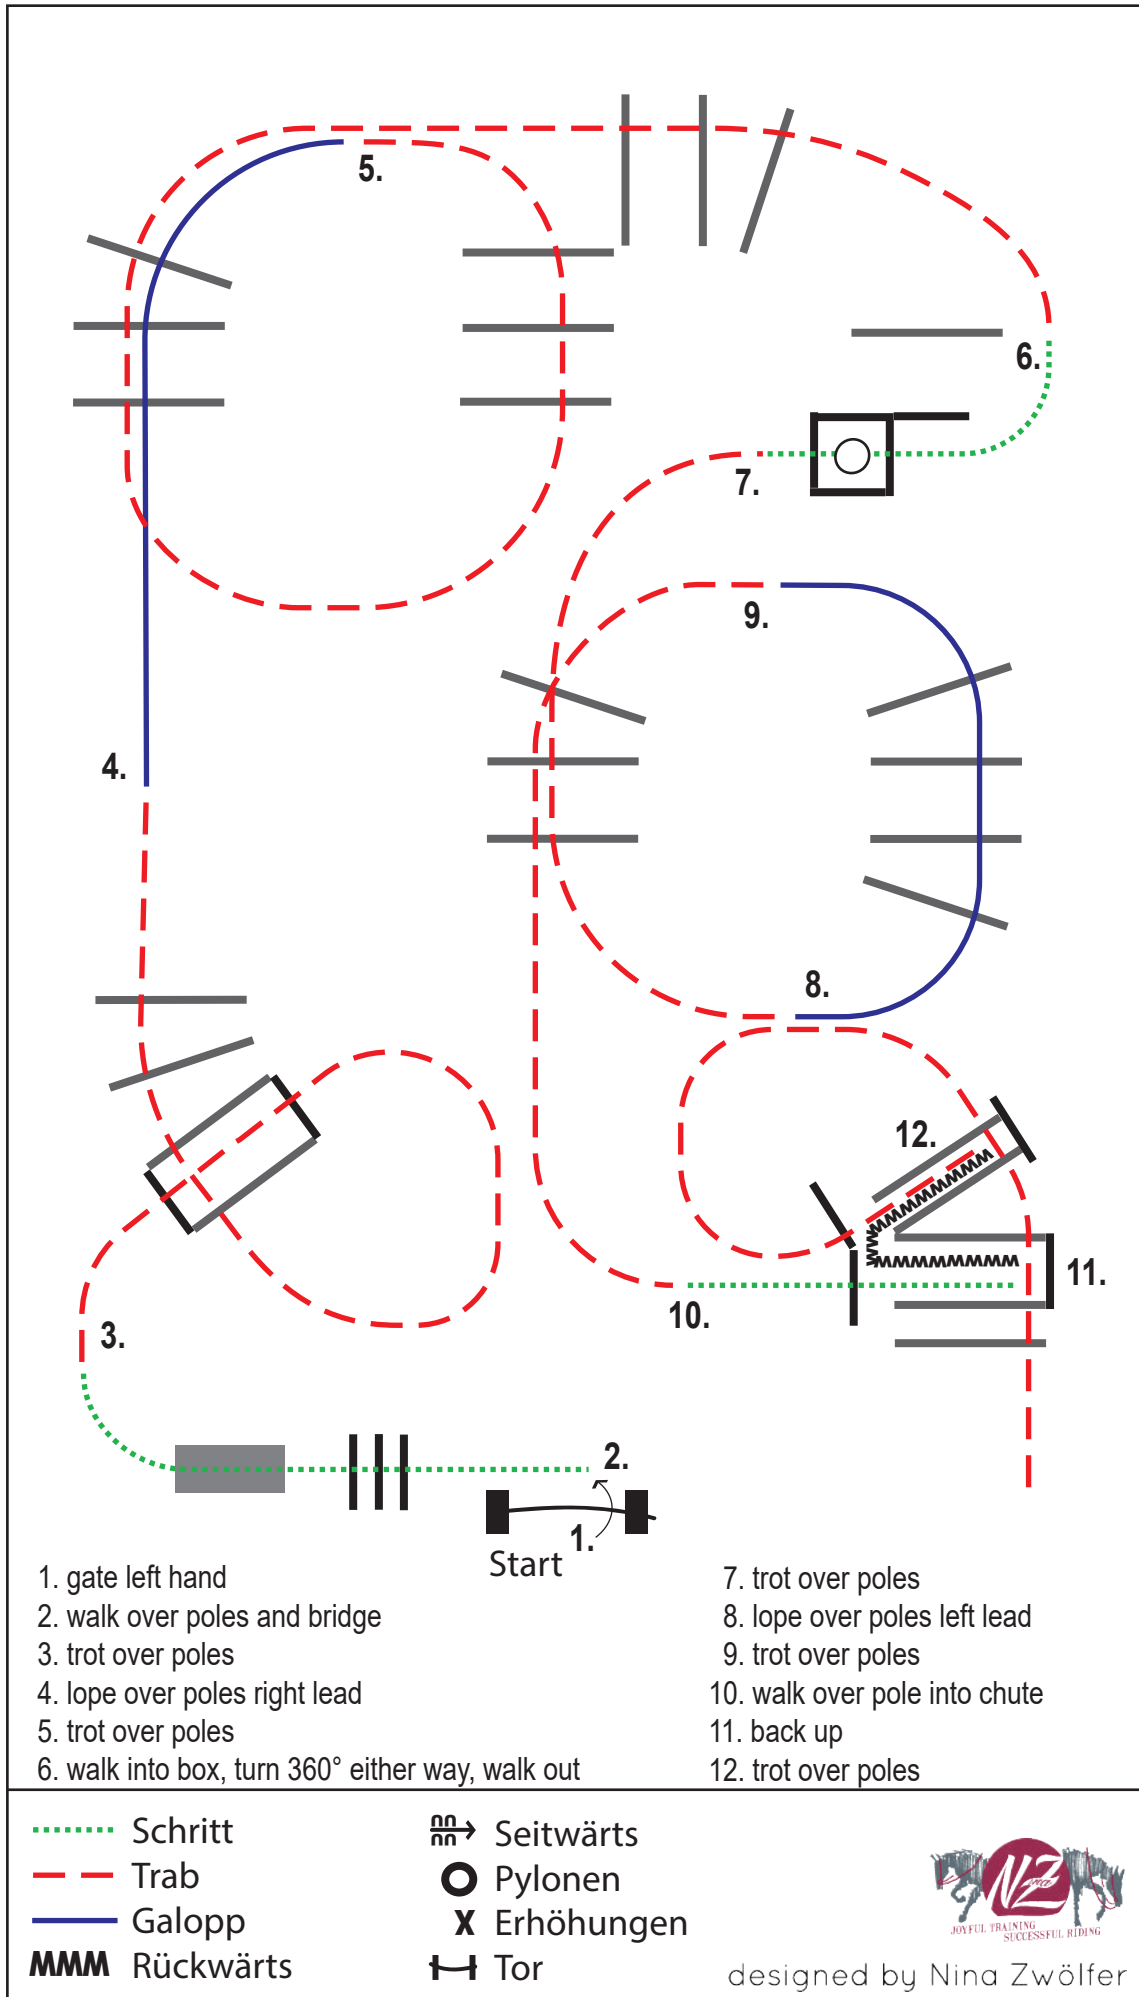

CWN-C ZNS W & NÖ LM/WTC Cup/ARHA
Wr. Neustadt/NÖ * 12.05. - 15.05.2022
053 Trail Youth & Youth WLM & 054 Trail Youth Vorlauf NöLM