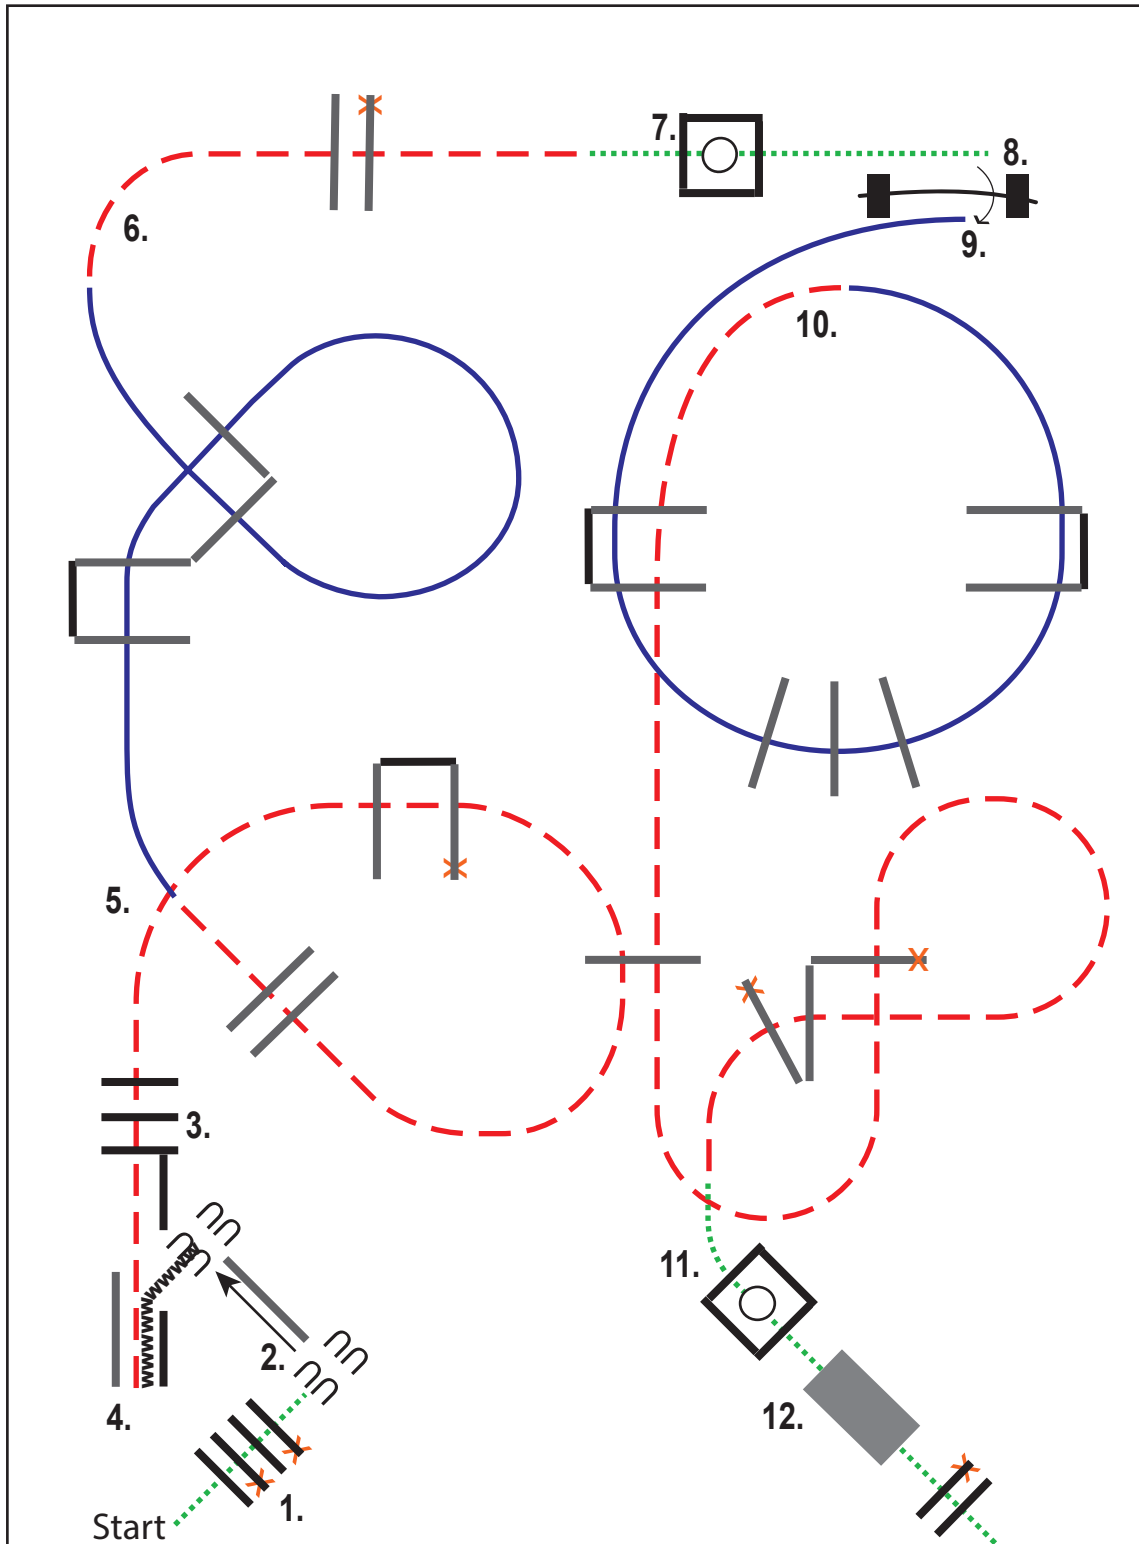

CWN-C ZNS AWA Championship / NRHA / ARHA Circuit / WTC Cup
Wr. Neustadt/NÖ * 04.08. - 07.08.2022
005 Trail Senior & 006 Trail Open Vorlauf

1. walk over poles
2. sidepass left
3. back up as drawn
4. trot over poles
5. lope over poles right lead
6. trot over poles

7. walk into box, turn 360° right
8. gate right hand
9. lope over poles left lead
10. trot over poles
11. walk into box, turn 360° left
12. walk over bridge and poles

- ..... Schritt
- - - - Trab
- ———— Galopp
- **MMM** Rückwärts
- Seitwärts
- Pylonen
- **X** Erhöhungen
- Tor

designed by Nina Zwölfer