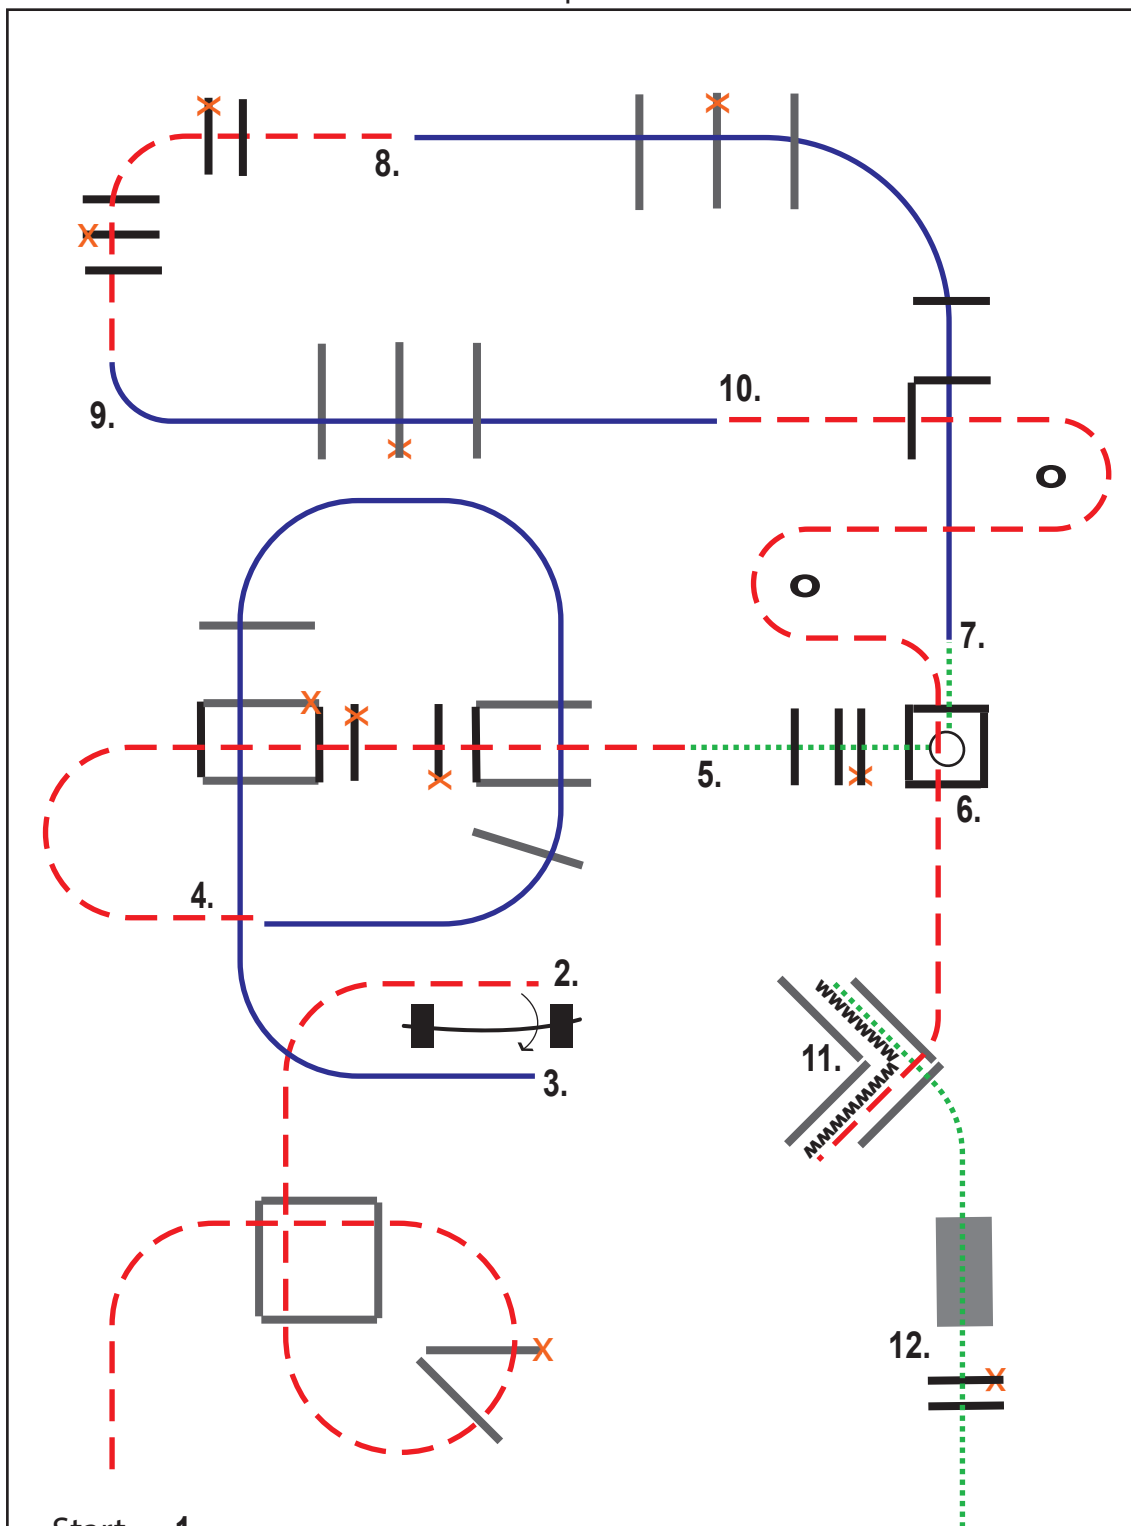

CWN-C ZNS AWA Championship / NRHA / ARHA Circuit / WTC Cup
Wr. Neustadt/NÖ * 04.08. - 07.08.2022
057 Trail Open Finale

Start 1.

1. trot over poles
2. gate right hand
3. lope over poles right lead
4. trot over poles
5. walk over poles into box
6. turn 630° right, walk out

7. lope over poles left lead
8. trot over poles
9. lope over poles left lead
10. trot over poles into chute
11. back up as drawn
12. walk over bridge and poles

..... Schritt

- - - - - Trab

———— Galopp

MMM Rückwärts

↗ Seitwärts

○ Pylonen

X Erhöhungen

⌋ Tor

designed by Nina Zwölfer