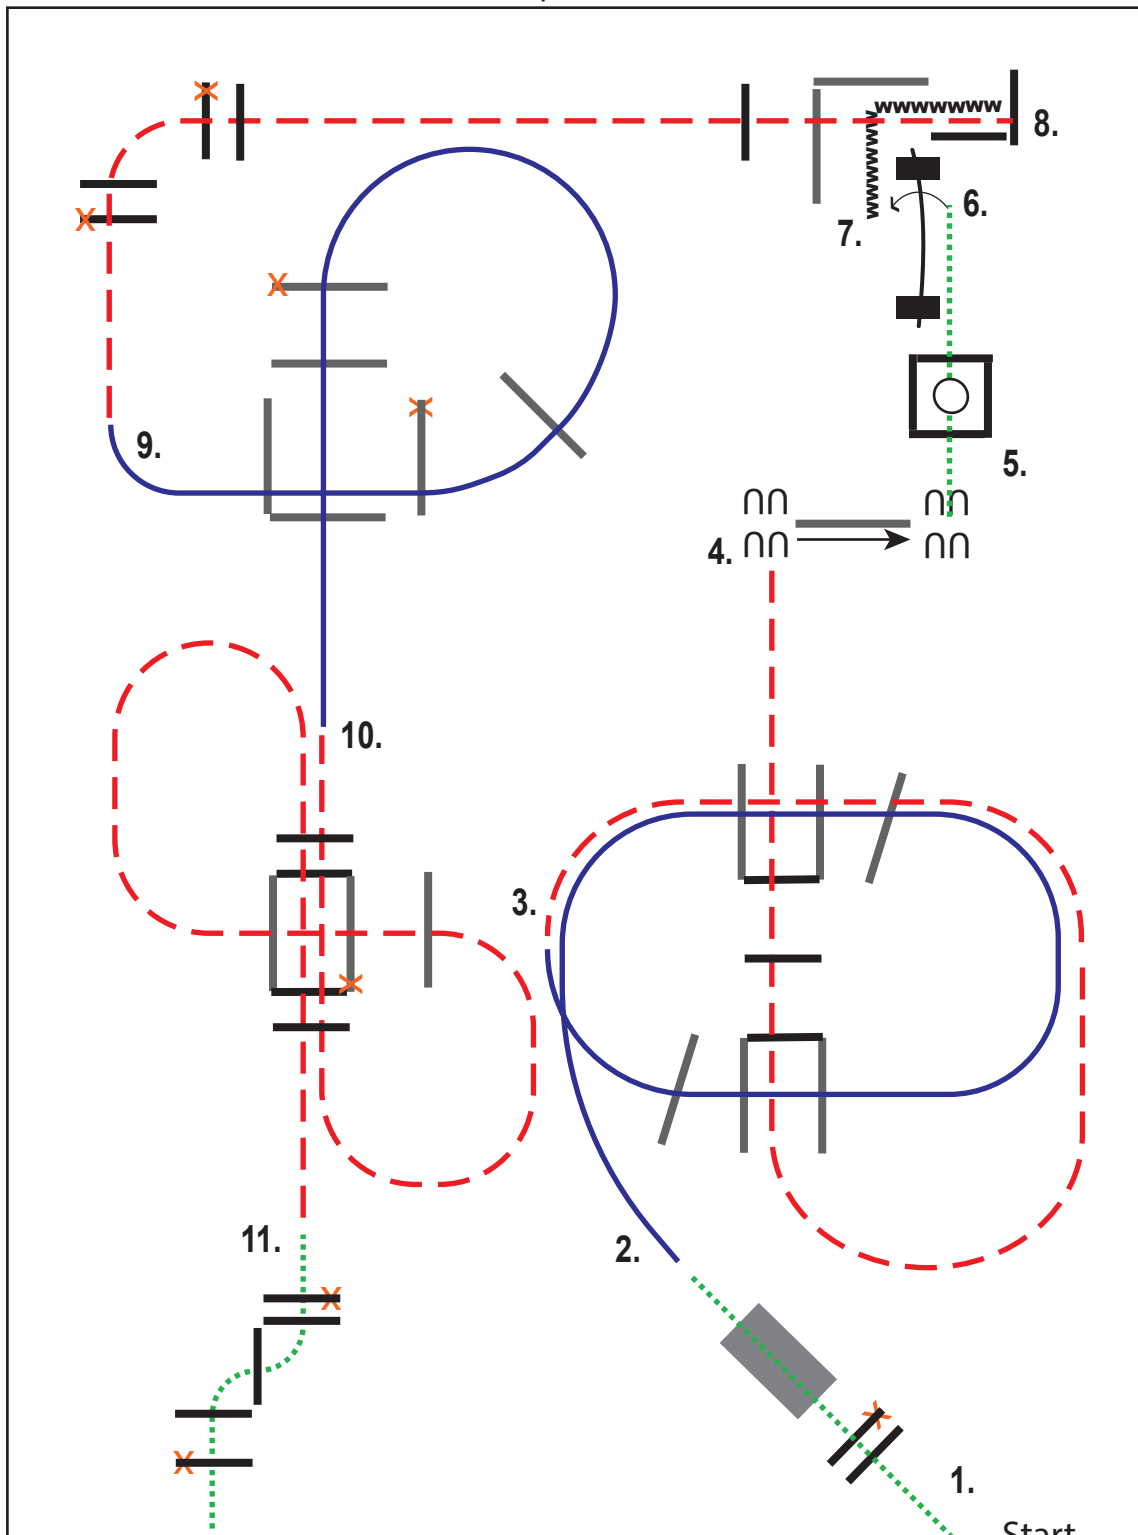

MMM Rückwärts

↔ Seitwärts

○ Pylonen

X Erhöhungen

⊥ Tor

designed by Nina Zwölfer

CWN-C ZNS AWA Championship / NRHA / ARHA Circuit / WTC Cup
 Wr. Neustadt/NÖ * 04.08. - 07.08.2022
 027 Trail Open PT Finale

- 1. walk over bridge and poles
- 2. lope over poles right lead
- 3. trot over poles
- 4. stop, sidepass right
- 5. walk into box, turn 360° either way
- 6. walk to gate, gate left hand