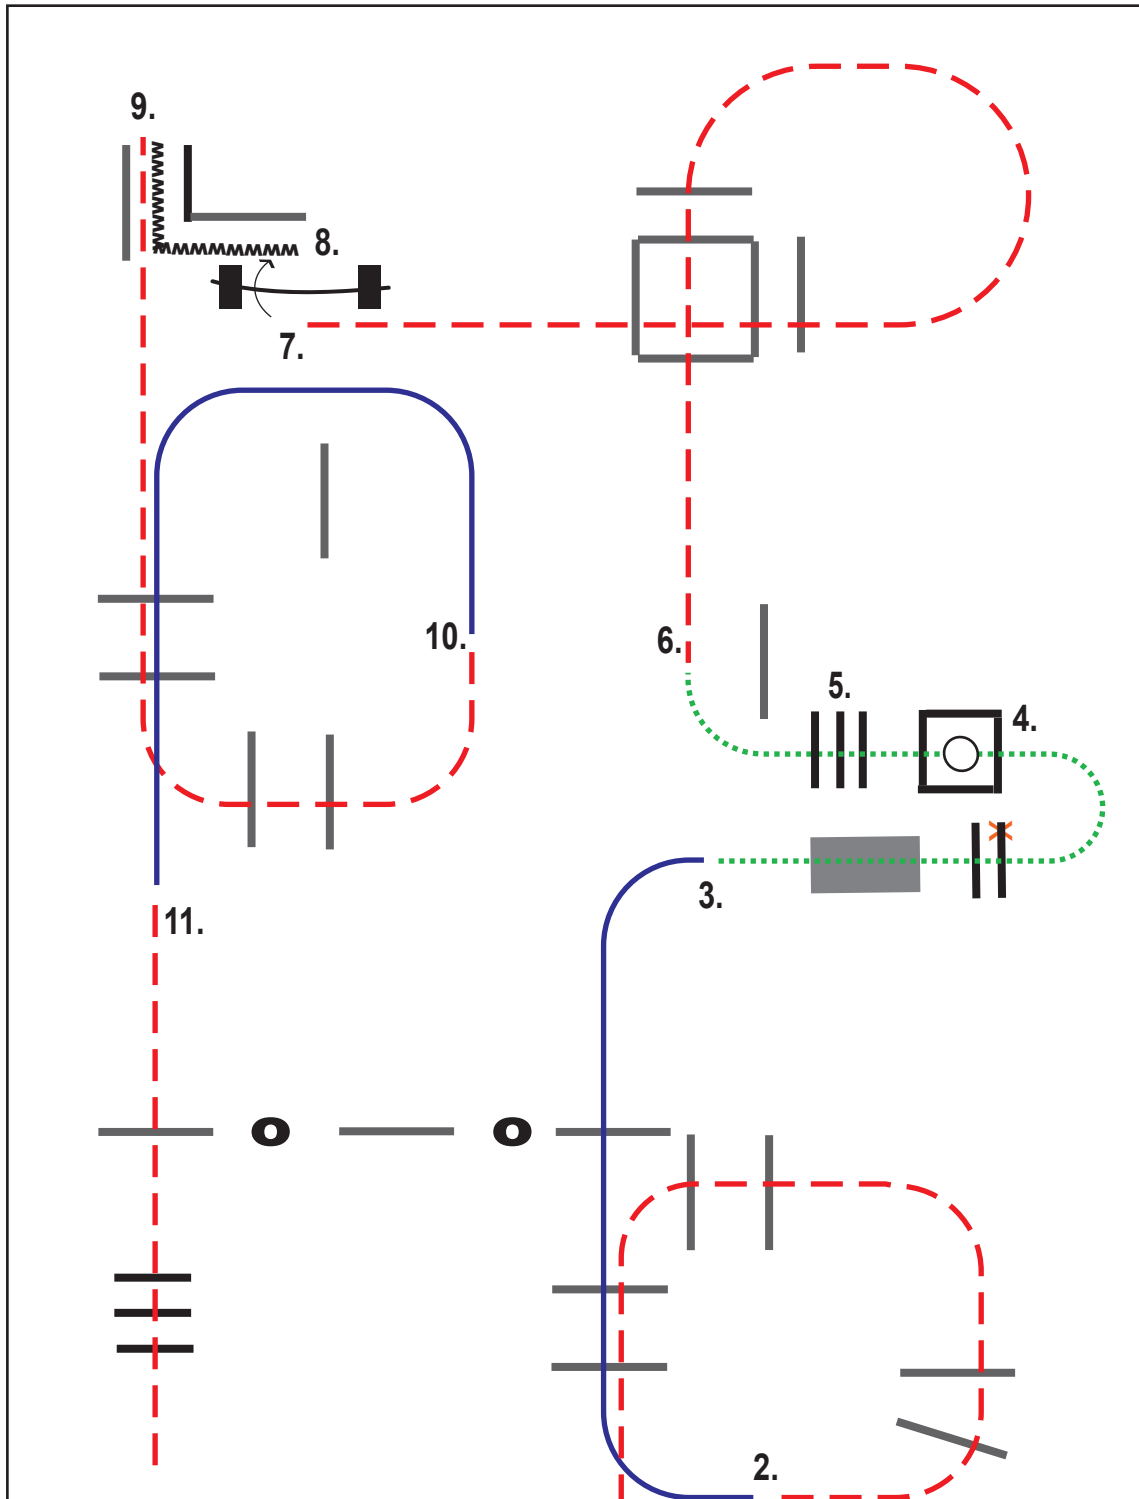

7. walk over poles
8. walk into box, turn 360° either way
9. walk over poles and bridge
10. lope over poles left lead
11. trot over poles

..... Schritt

- - - - - Trab

———— Galopp

MMM Rückwärts

↗ Seitwärts

○ Pylonen

X Erhöhungen

⊥ Tor

designed by Nina Zwölfer

CWN-C ZNS AWA Championship / NRHA / ARHA Circuit / WTC Cup
 Wr. Neustadt/NÖ * 04.08. - 07.08.2022
 077 Trail Novice Youth

- | | |
|-------------------------------------|--|
| 1. trot over poles | 7. walk into box, turn 360° either way |
| 2. lope over poles right lead | 8. walk over poles and bridge |
| 3. walk into chute, backup as drawn | 9. lope over pole left lead |
| 4. gate left hand | 10. trot over poles |
| 5. trot over poles | |
| 6. walk over poles | |

- 1. trot over poles
- 2. lope over poles right lead
- 3. walk over bridge and poles
- 4. walk into box, turn 360° either way
- 5. walk over poles
- 6. trot over poles

- 7. gate right hand
- 8. back up as drawn
- 9. trot over poles
- 10. lope over poles left lead
- 11. trot over poles