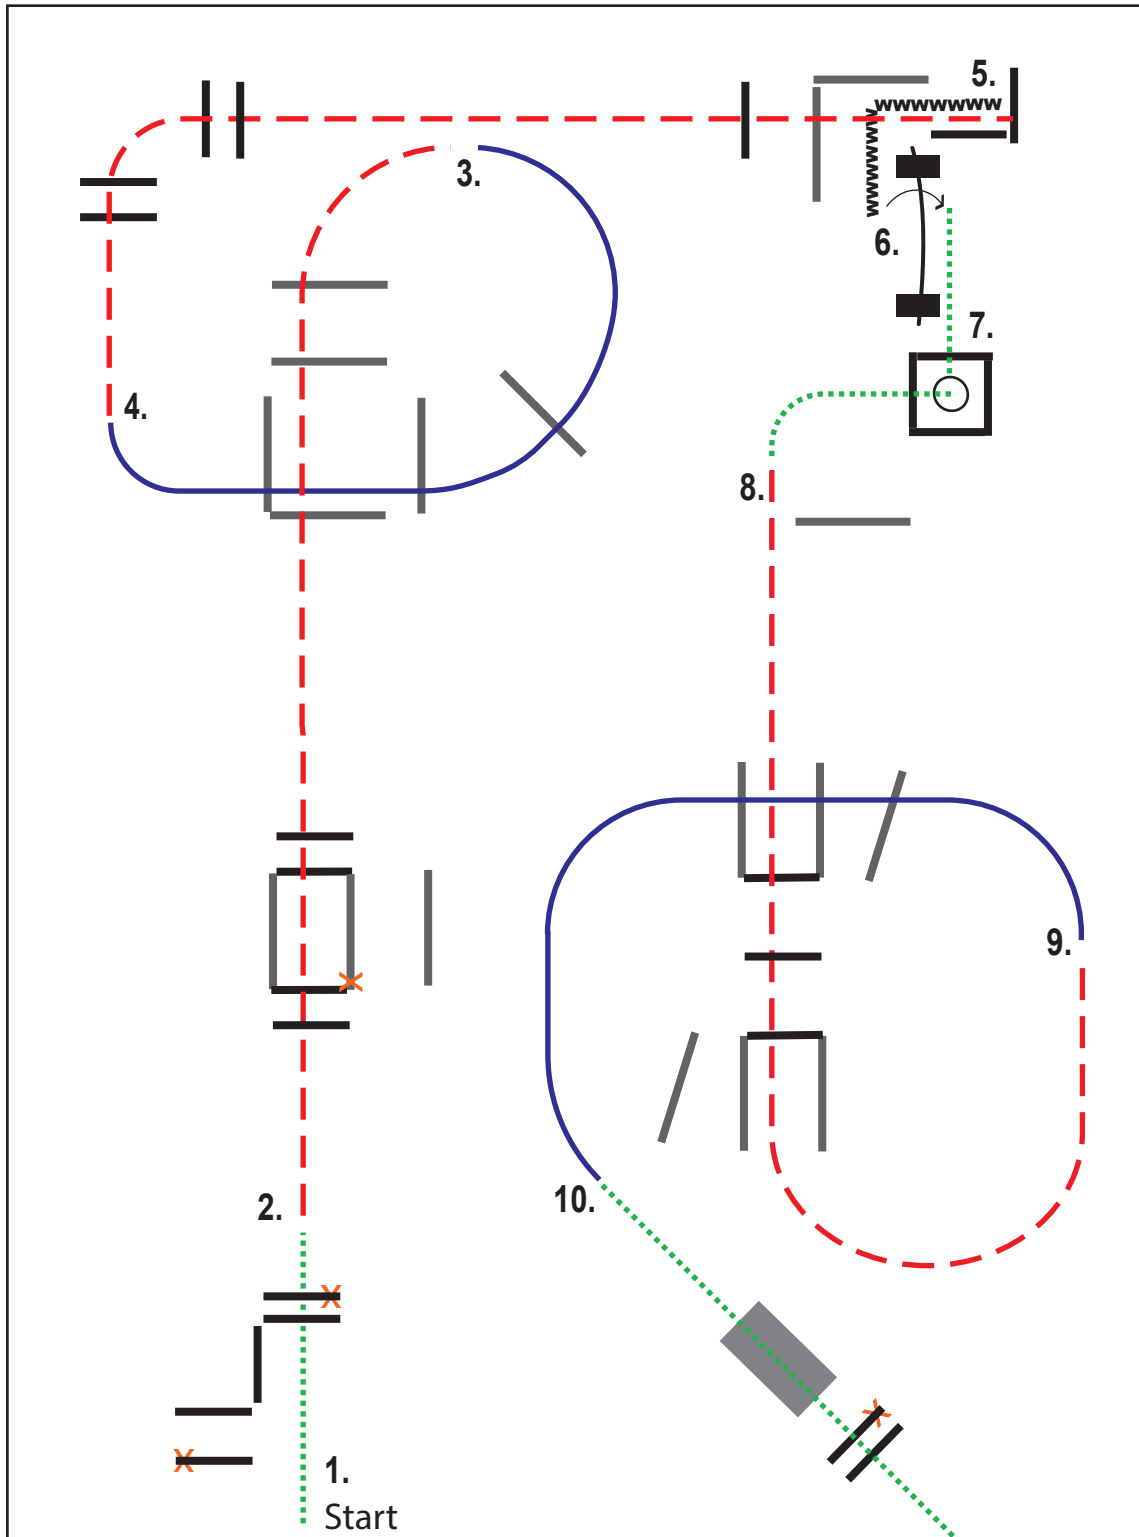

CWN-C ZNS AWA Championship / NRHA / ARHA Circuit / WTC Cup
Wr. Neustadt/NÖ * 04.08. - 07.08.2022
028 Trail Novice Amateur Vorlauf

1. walk over poles
2. trot over poles
3. lope over poles right lead
4. trot over poles into chute
5. back up to gate

6. gate right hand
7. walk into box, turn 450° right
9. trot over poles
11. lope over poles left lead
12. walk over bridge and poles

..... Schritt

- - - - - Trab

———— Galopp

MMMM Rückwärts

↗ Seitwärts

○ Pylonen

X Erhöhungen

⊥ Tor

designed by Nina Zwölfer