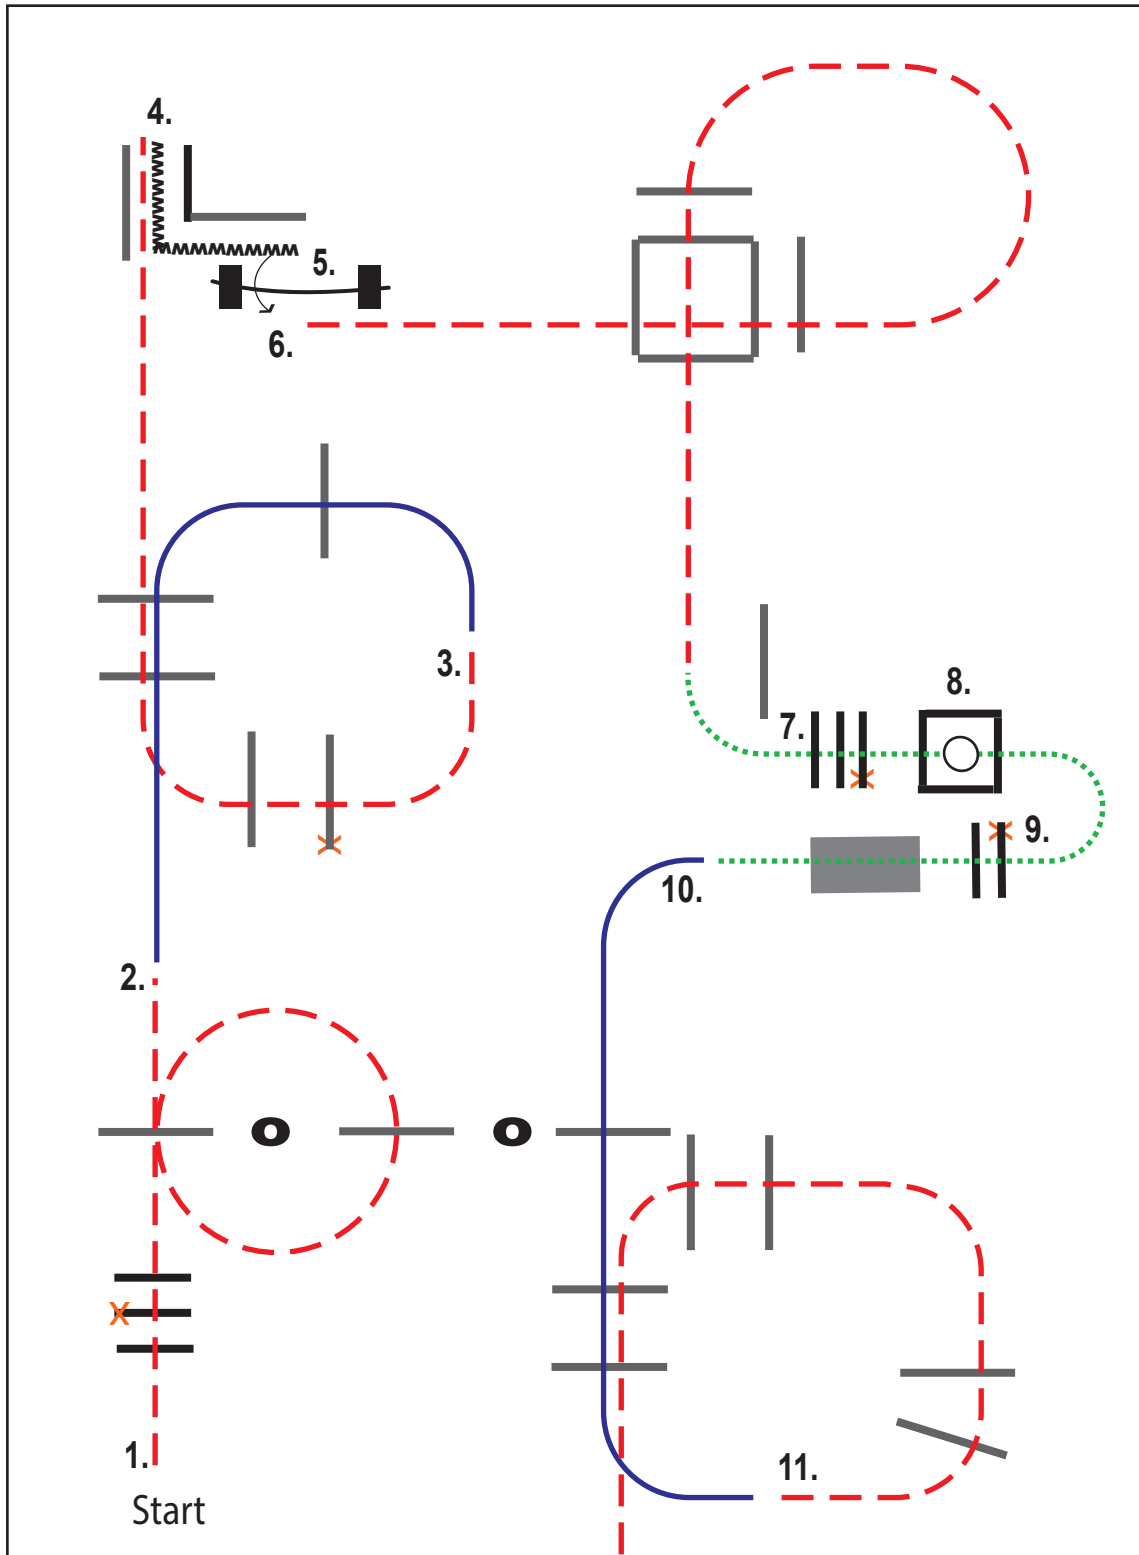

↗ Seitwärts

○ Pylonen

X Erhöhungen

⌋ Tor

designed by Nina Zwölfer

CWN-C ZNS AWA Championship / NRHA / ARHA Circuit / WTC Cup
 Wr. Neustadt/NÖ * 04.08. - 07.08.2022
 076 Trail Youth

1. trot over poles as drawn
2. lope over poles right lead
3. trot over poles into chute
4. backup as to gate
5. gate left hand
6. trot over poles

7. walk over poles
8. walk into box, turn 360° either way
9. walk over poles and bridge
10. lope over poles left lead
11. trot over poles

..... Schritt

- - - - - Trab

———— Galopp

MMM Rückwärts

↗ Seitwärts

○ Pylonen