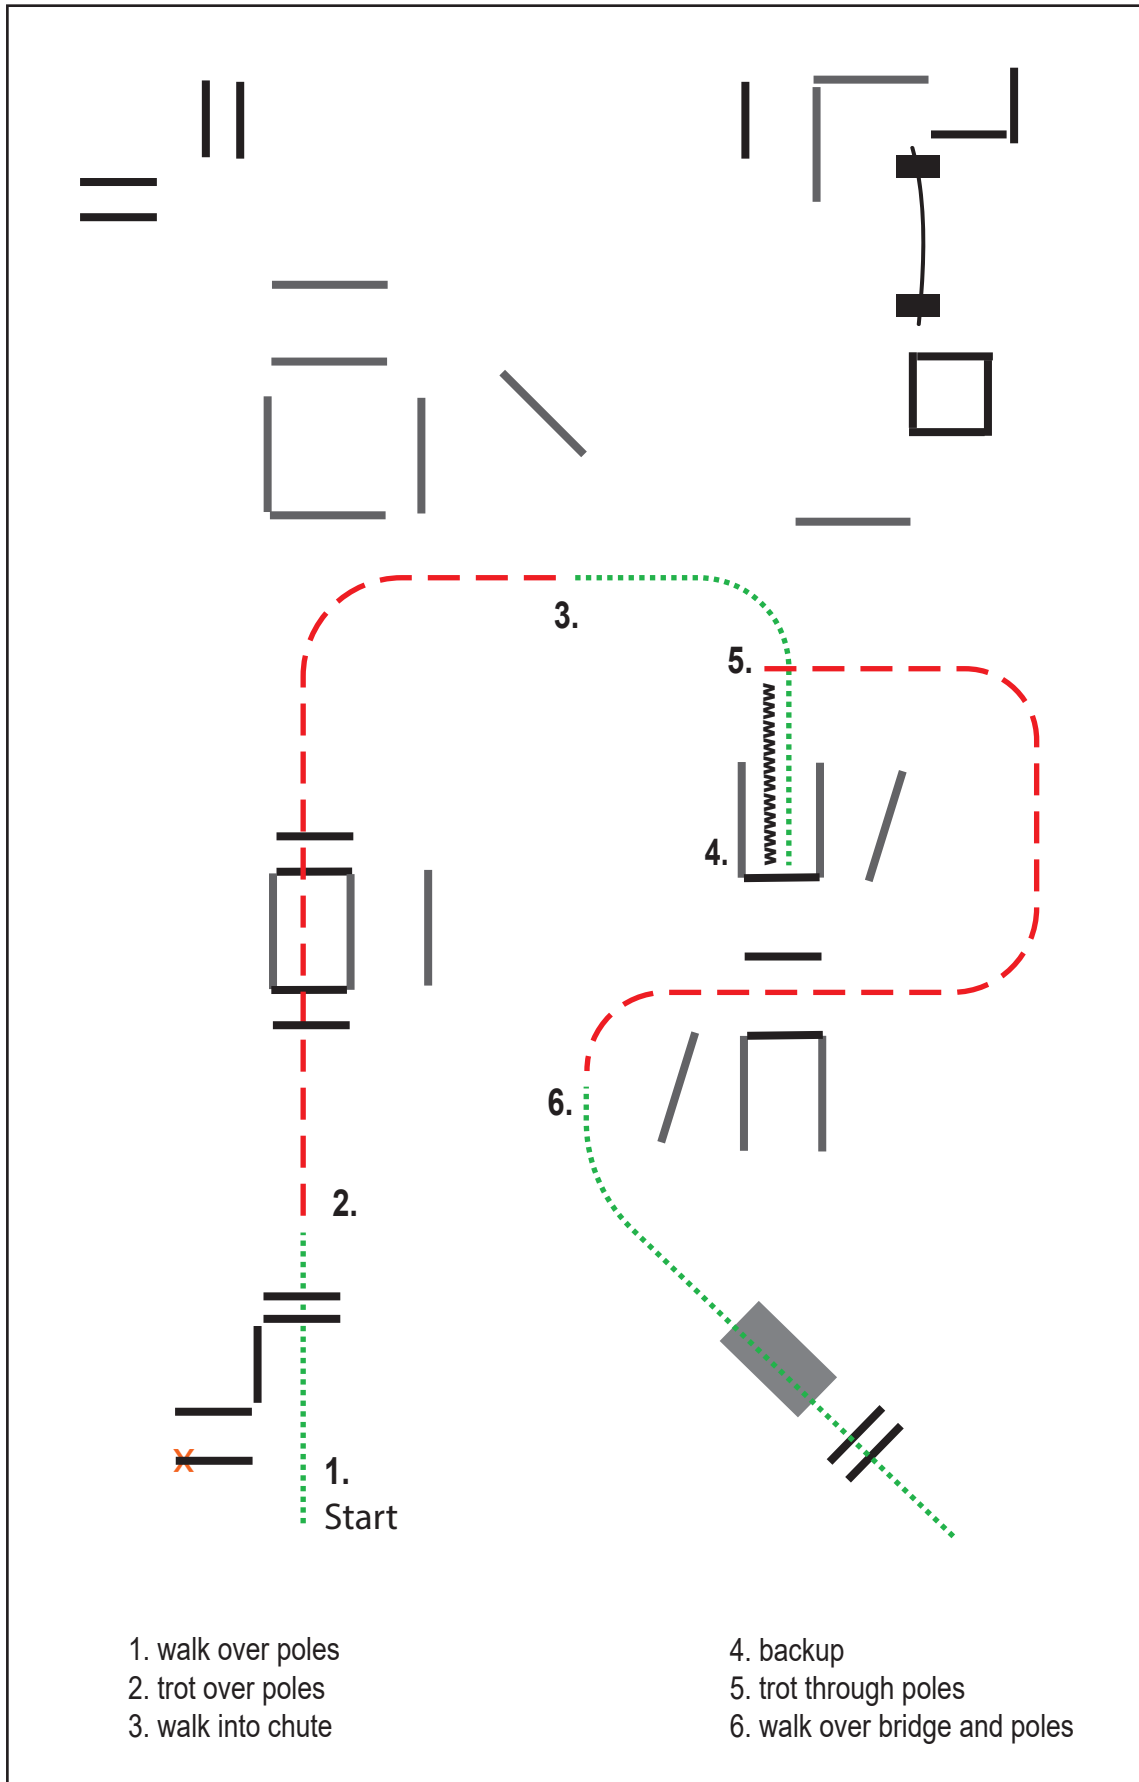

CWN-C ZNS AWA Championship / NRHA / ARHA Circuit / WTC Cup
Wr. Neustadt/NÖ * 04.08. - 07.08.2022
029 Trail Führzügelklasse & 030 Trail Youngster

1. walk over poles
2. trot over poles
3. walk into chute

4. backup
5. trot through poles
6. walk over bridge and poles

- ..... Schritt
- - - Trab
- Galopp
- **MMM** Rückwärts
- Seitwärts
- Pylonen
- Erhöhungen
- Tor

designed by Nina Zwölfer