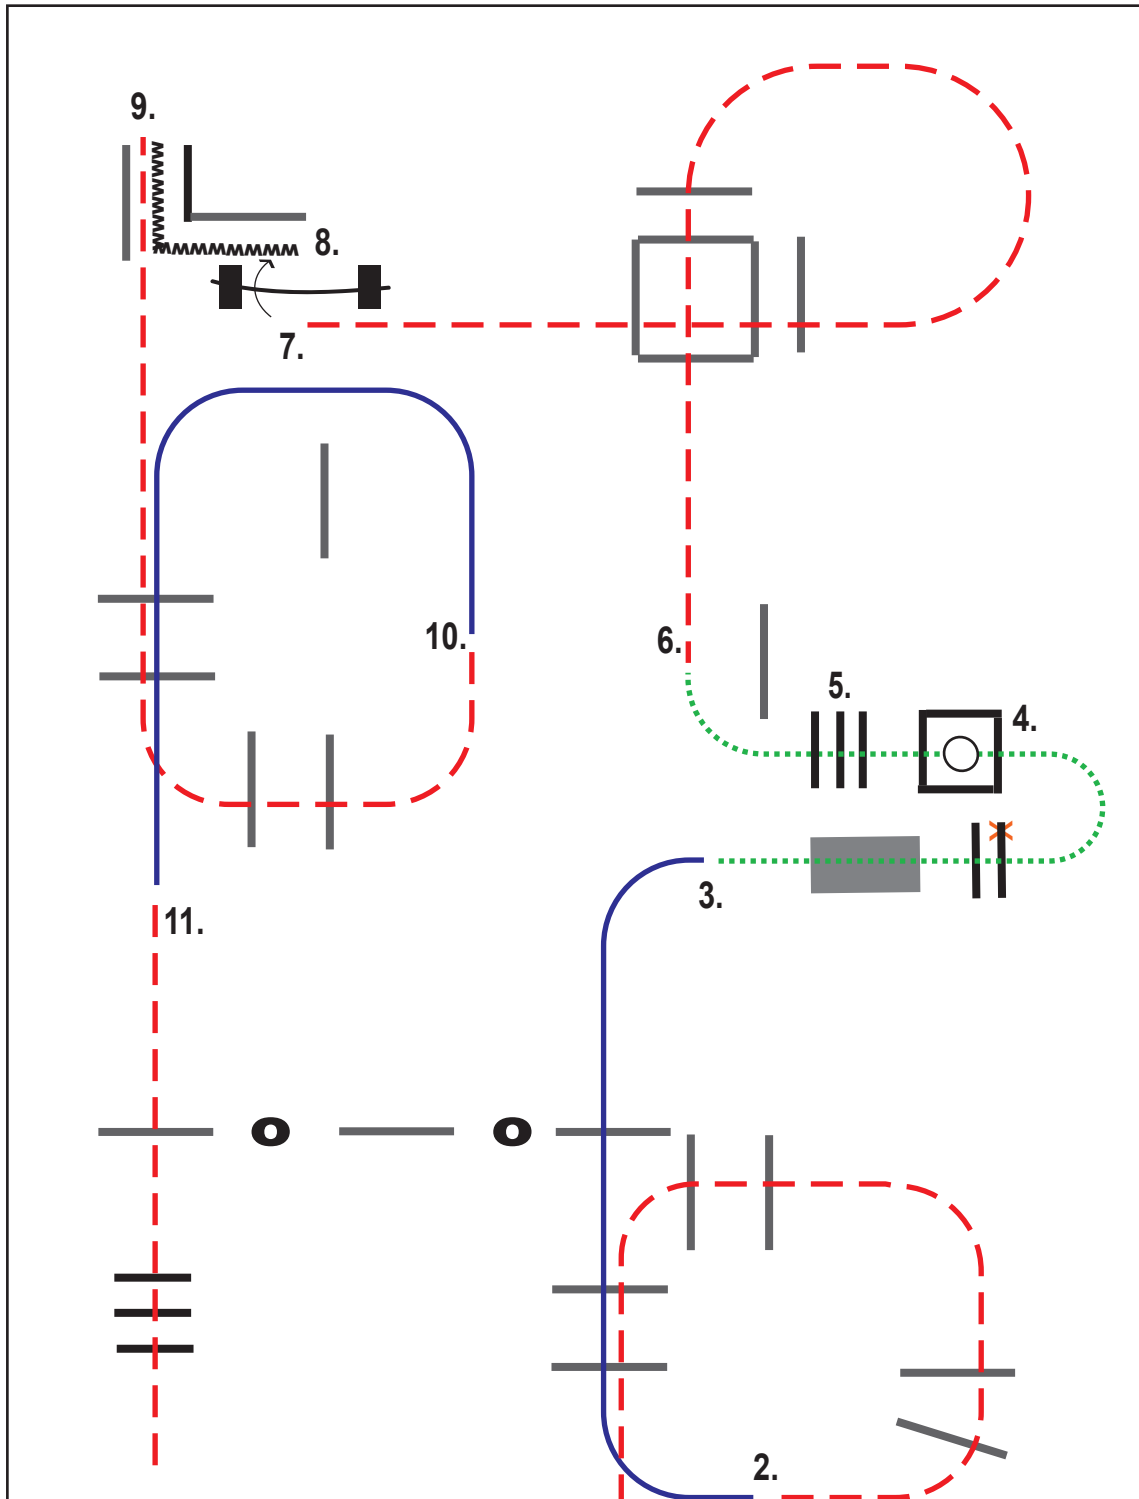

CWN-C ZNS AWA Championship / NRHA / ARHA Circuit / WTC Cup
Wr. Neustadt/NÖ * 04.08. - 07.08.2022
078 Trail Rookie Finale

1. trot over poles
2. lope over poles right lead
3. walk over bridge and poles
4. walk into box, turn 360° either way
5. walk over poles
6. trot over poles

1. Start

7. gate right hand
8. back up as drawn
9. trot over poles
10. lope over poles left lead
11. trot over poles

- ..... Schritt
- - - - Trab
- ———— Galopp
- MMM Rückwärts
- ↔ Seitwärts
- Pylonen
- X Erhöhungen
- ⊢ Tor

designed by Nina Zwölfer