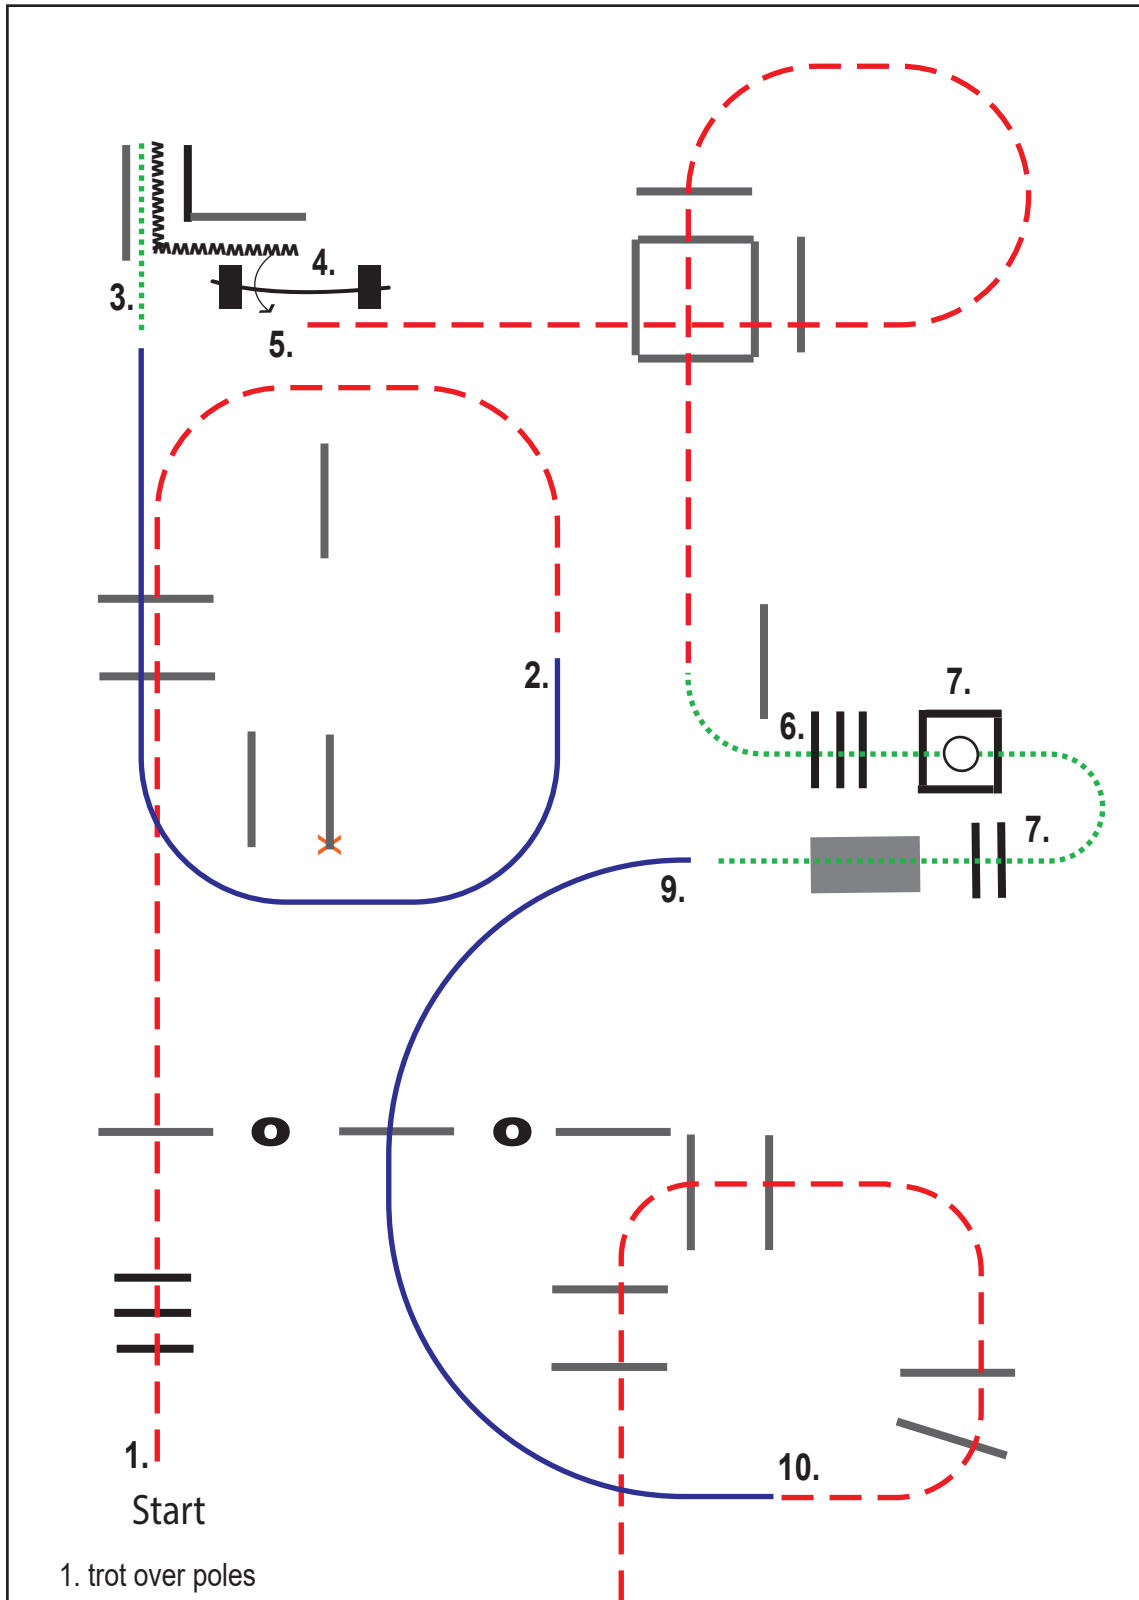

CWN-C ZNS AWA Championship / NRHA / ARHA Circuit / WTC Cup
Wr. Neustadt/NÖ * 04.08. - 07.08.2022
077 Trail Novice Youth

1. trot over poles	7. walk into box, turn 360° either way
2. lope over poles right lead	8. walk over poles and bridge
3. walk into chute, backup as drawn	9. lope over pole left lead
4. gate left hand	10. trot over poles
5. trot over poles	
6. walk over poles	

..... Schritt	↔ Seitwärts
- - - - - Trab	○ Pylonen
———— Galopp	X Erhöhungen
MMM Rückwärts	⊢ Tor

designed by Nina Zwölfer