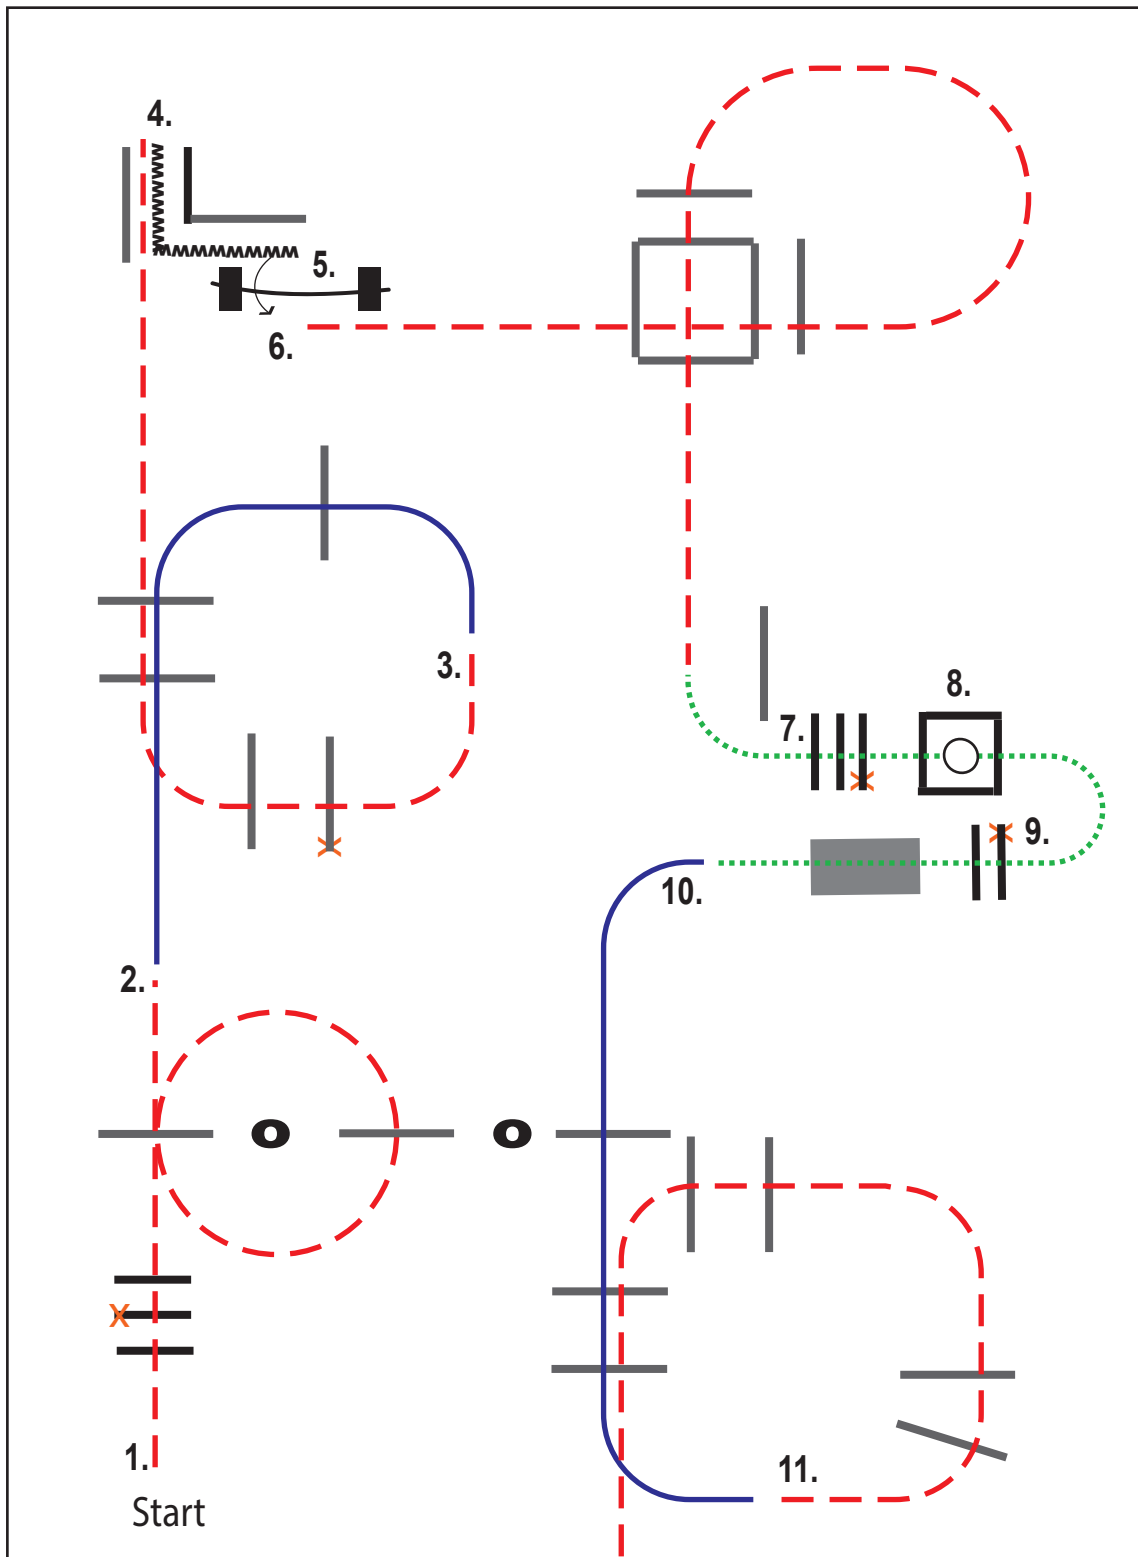

CWN-C ZNS AWA Championship / NRHA / ARHA Circuit / WTC Cup
Wr. Neustadt/NÖ * 04.08. - 07.08.2022
076 Trail Youth

1. trot over poles as drawn
2. lope over poles right lead
3. trot over poles into chute
4. backup as to gate
5. gate left hand
6. trot over poles

7. walk over poles
8. walk into box, turn 360° either way
9. walk over poles and bridge
10. lope over poles left lead
11. trot over poles

- ..... Schritt
- - - - Trab
- ———— Galopp
- **MMM** Rückwärts
- Seitwärts
- Pylonen
- Erhöhungen
- Tor

designed by Nina Zwölfer