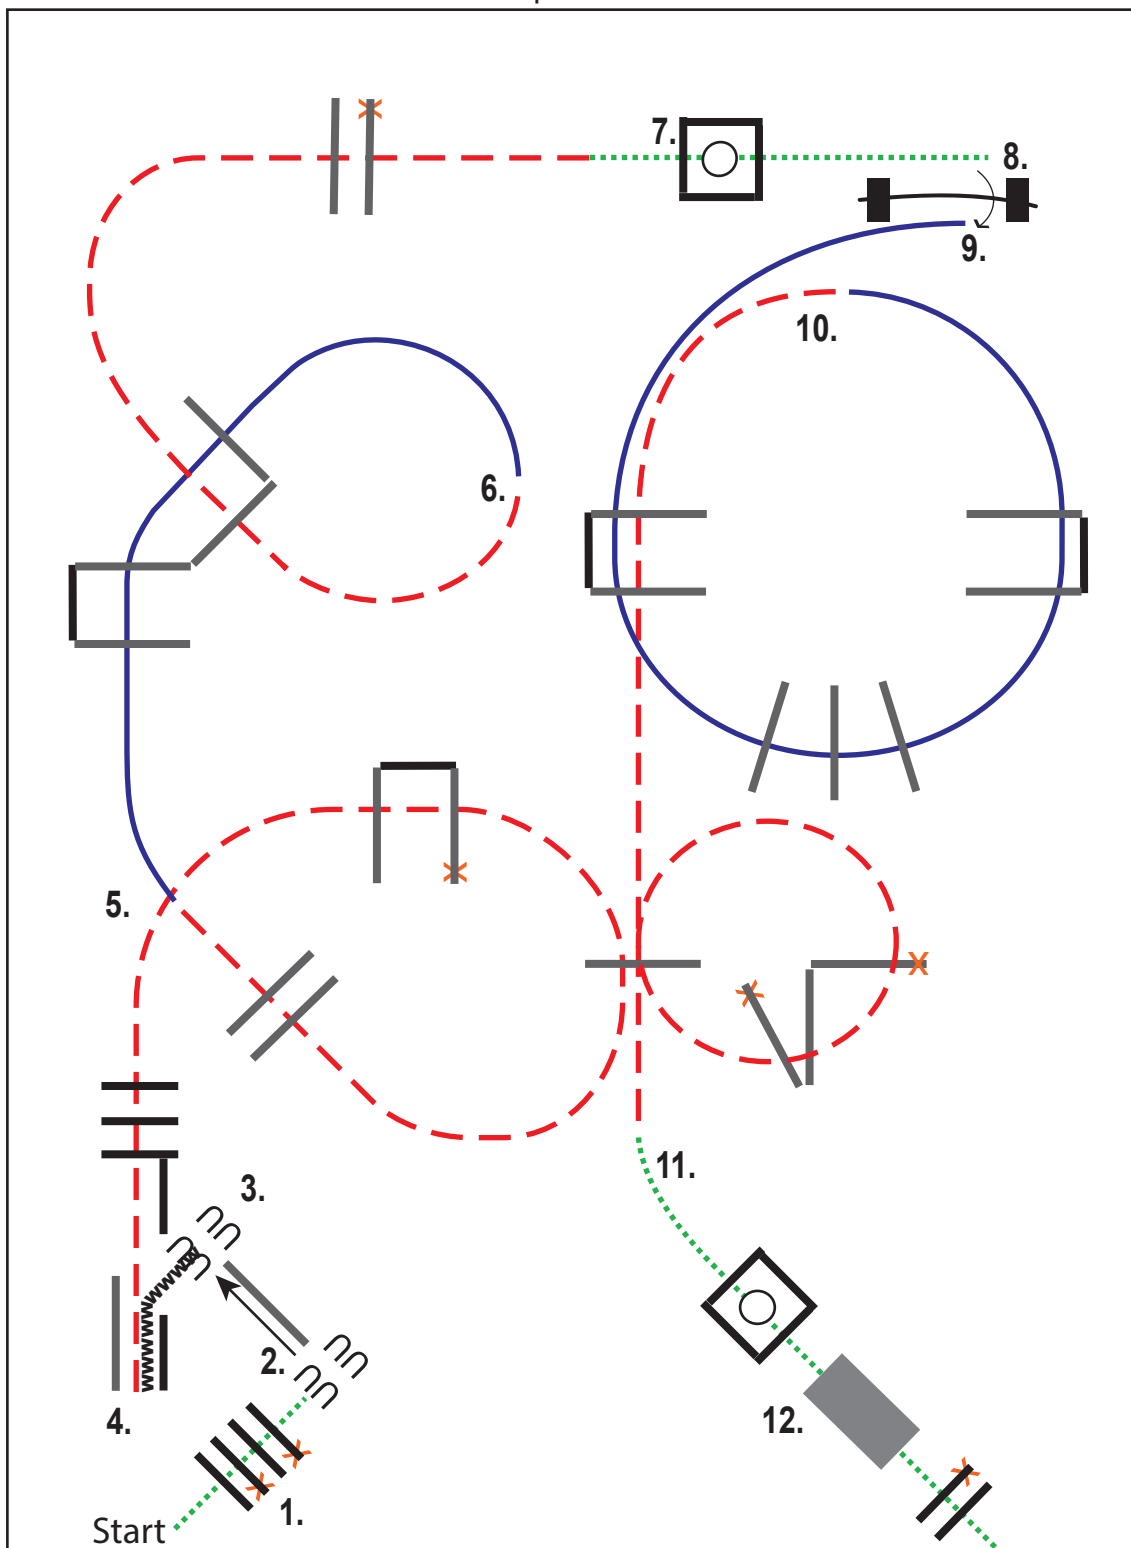

CWN-C ZNS AWA Championship / NRHA / ARHA Circuit / WTC Cup
Wr. Neustadt/NÖ * 04.08. - 07.08.2022
003 Trail Open PT Vorlauf

1. walk over poles
2. sidepass left
3. back up as drawn
4. trot over poles
5. lope over poles right lead
6. trot over poles

7. walk into box, turn 360° right
8. gate right hand
9. lope over poles left lead
10. trot over poles
11. walk into box, turn 360° left
12. walk over bridge and poles

- ..... Schritt
- --- Trab
- --- Galopp
- **MMM** Rückwärts
- Seitwärts
- Pylonen
- Erhöhungen
- Tor

designed by Nina Zwölfer