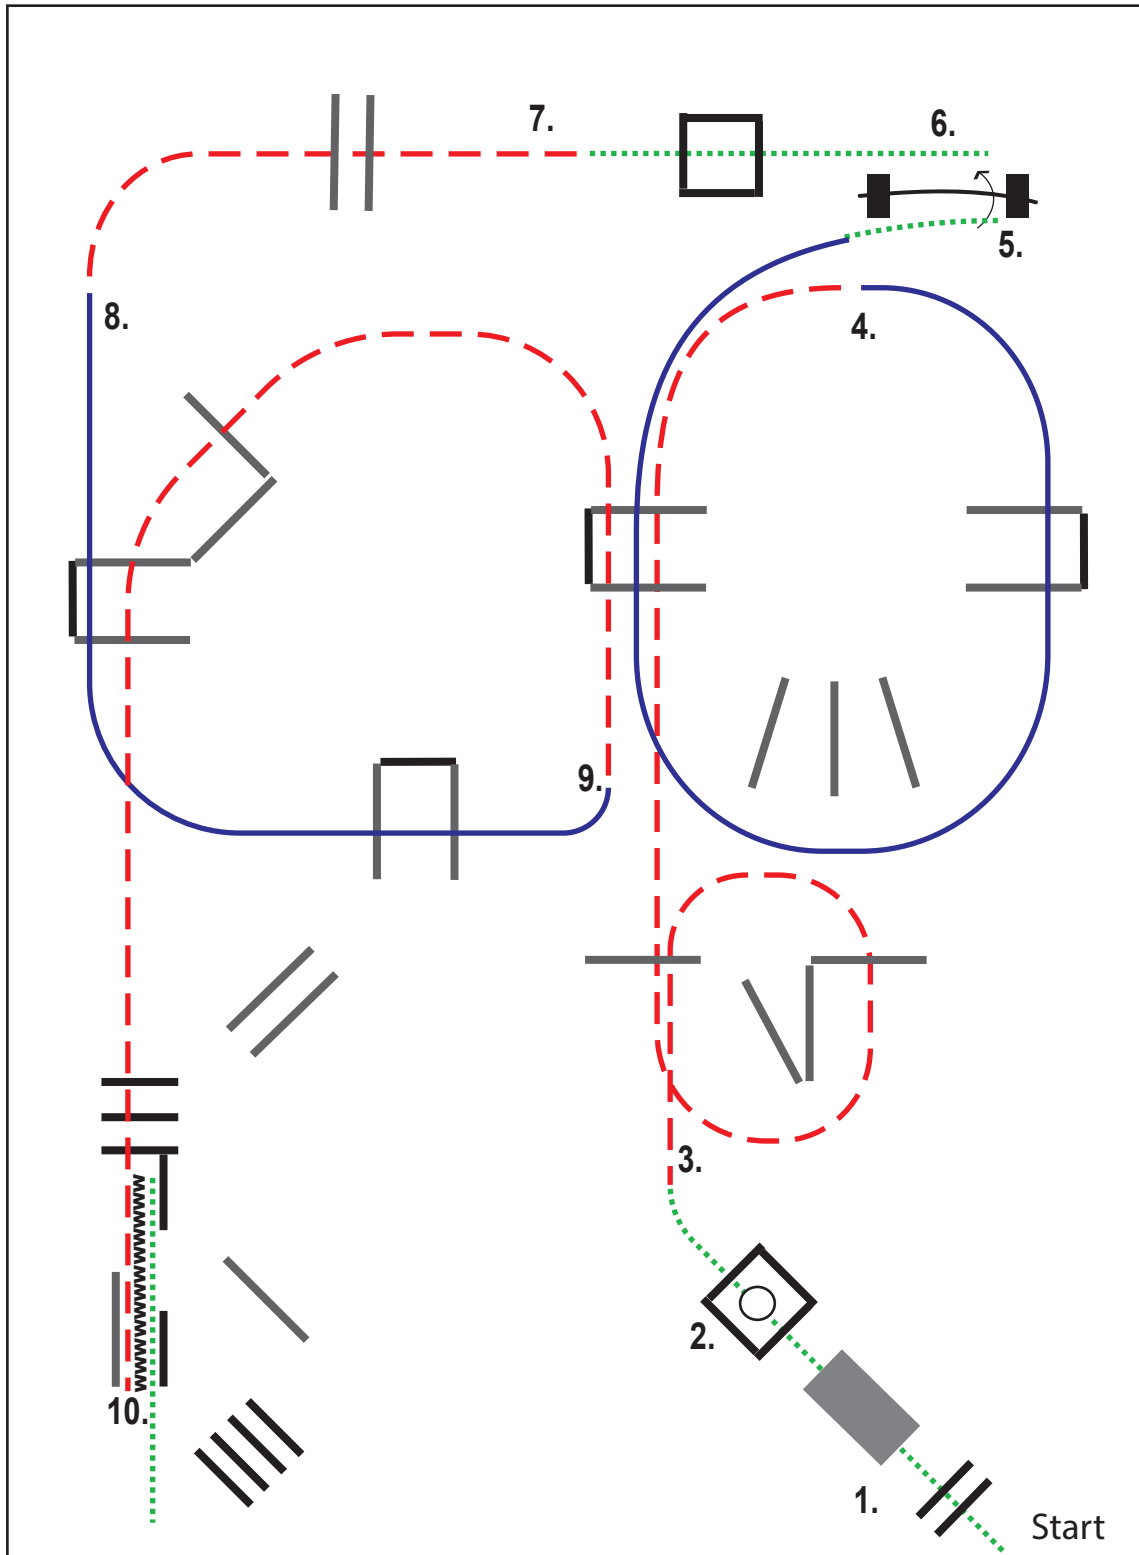

↗ Seitwärts

○ Pylonen

X Erhöhungen

⊢ Tor

designed by Nina Zwölfer

CWN-C ZNS AWA Championship / NRHA / ARHA Circuit / WTC Cup  
 Wr. Neustadt/NÖ \* 04.08. - 07.08.2022  
 002 Trail Junior

- 1. walk over poles and bridge
- 2. walk into box, turn 360° either way
- 3. trot over poles
- 4. lope over poles right lead
- 5. gate left hand