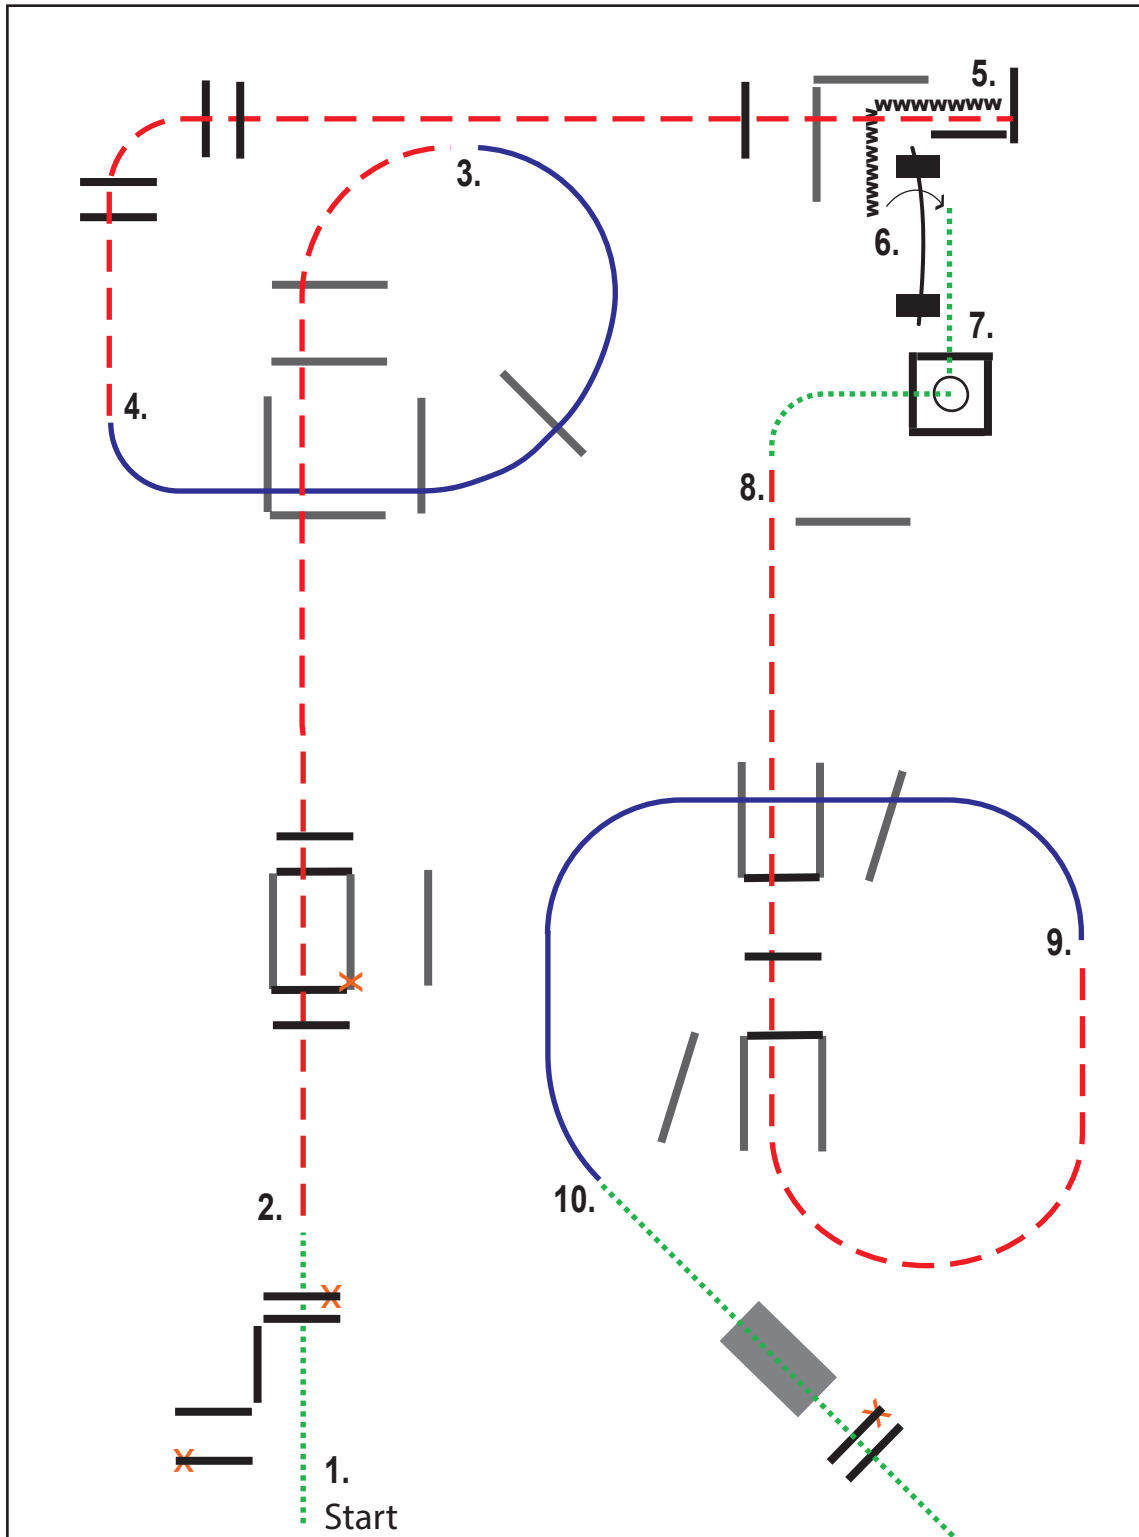

- 1. walk over bridge and poles
- 2. lope over poles right lead
- 3. trot over poles
- 4. stop, sidepass right
- 5. walk into box, turn 360° either way
- 6. walk to gate, gate left hand

- 7. backup into chute
- 8. trot over poles
- 9. lope over poles left lead
- 10. trot over poles
- 11. walk over poles

- 1. walk over poles
- 2. trot over poles
- 3. lope over poles right lead
- 4. trot over poles into chute
- 5. back up to gate

- 6. gate right hand
- 7. walk into box, turn 450° right
- 9. trot over poles
- 11. lope over poles left lead
- 12. walk over bridge and poles