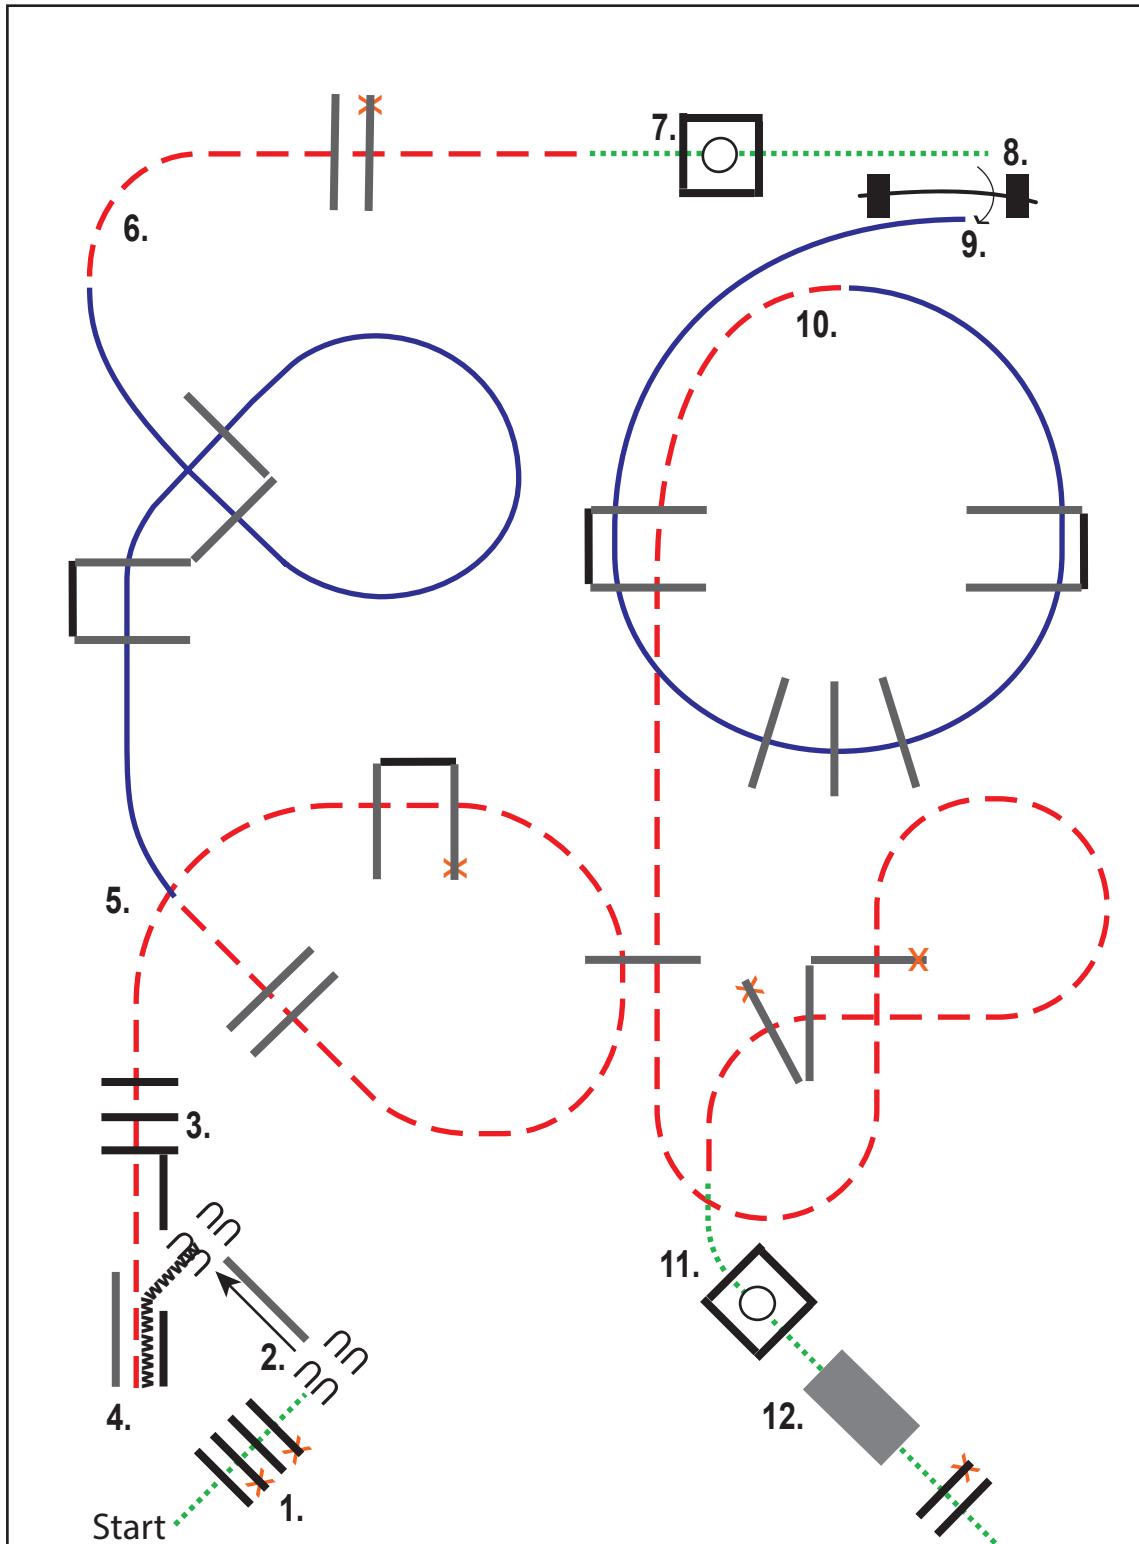

○ Pylonen

X Erhöhungen

⊢ Tor

designed by Nina Zwölfer

CWN-C ZNS AWA Championship / NRHA / ARHA Circuit / WTC Cup  
 Wr. Neustadt/NÖ \* 04.08. - 07.08.2022  
 005 Trail Senior & 006 Trail Open Vorlauf

- 1. walk over poles
- 2. sidepass left
- 3. back up as drawn
- 4. trot over poles
- 5. lope over poles right lead
- 6. trot over poles