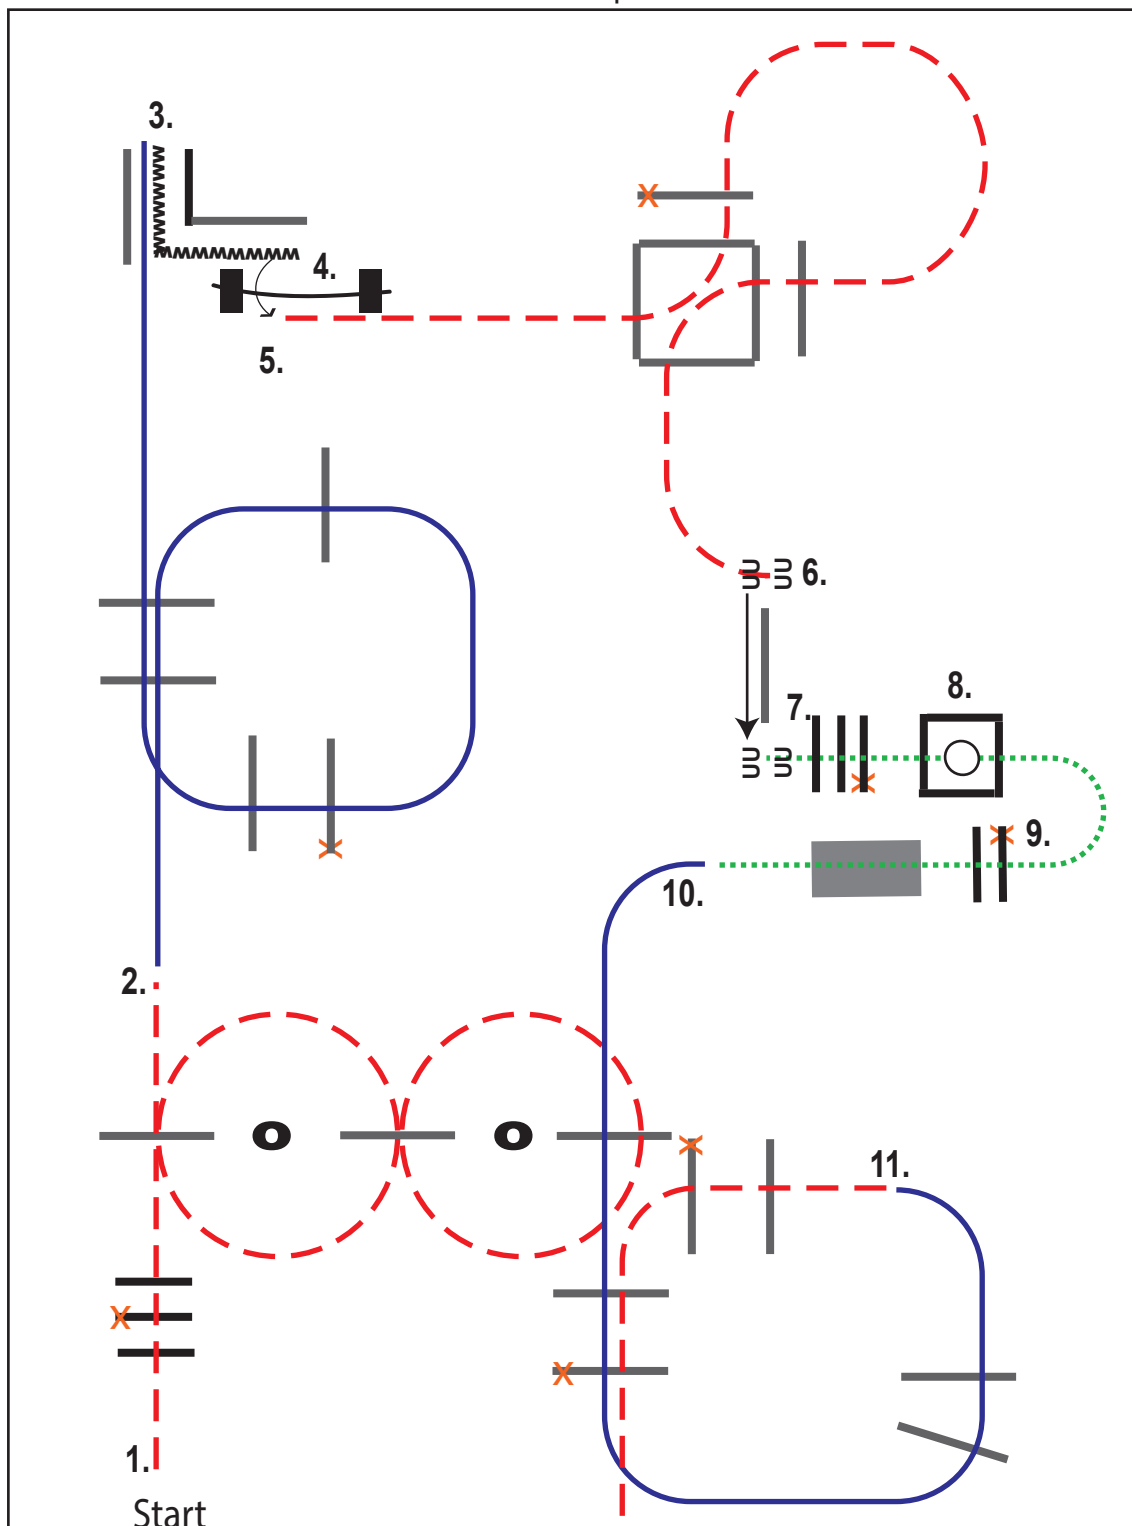

CWN-C ZNS AWA Championship / NRHA / ARHA Circuit / WTC Cup
Wr. Neustadt/NÖ * 04.08. - 07.08.2022
079 Trail Open

1. trot over poles as drawn (figure eight)
2. lope over poles right lead into chute
3. backup as drawn
4. gate left hand
5. trot over poles
6. stop, sidepass right

7. walk over poles
8. walk into box, turn 720° either way
9. walk over poles and bridge
10. lope over poles left lead
11. trot over poles

- ..... Schritt
- - - - - Trab
- ———— Galopp
- MMM Rückwärts
- ↔ Seitwärts
- Pylonen
- X Erhöhungen
- ⌋ Tor

designed by Nina Zwölfer