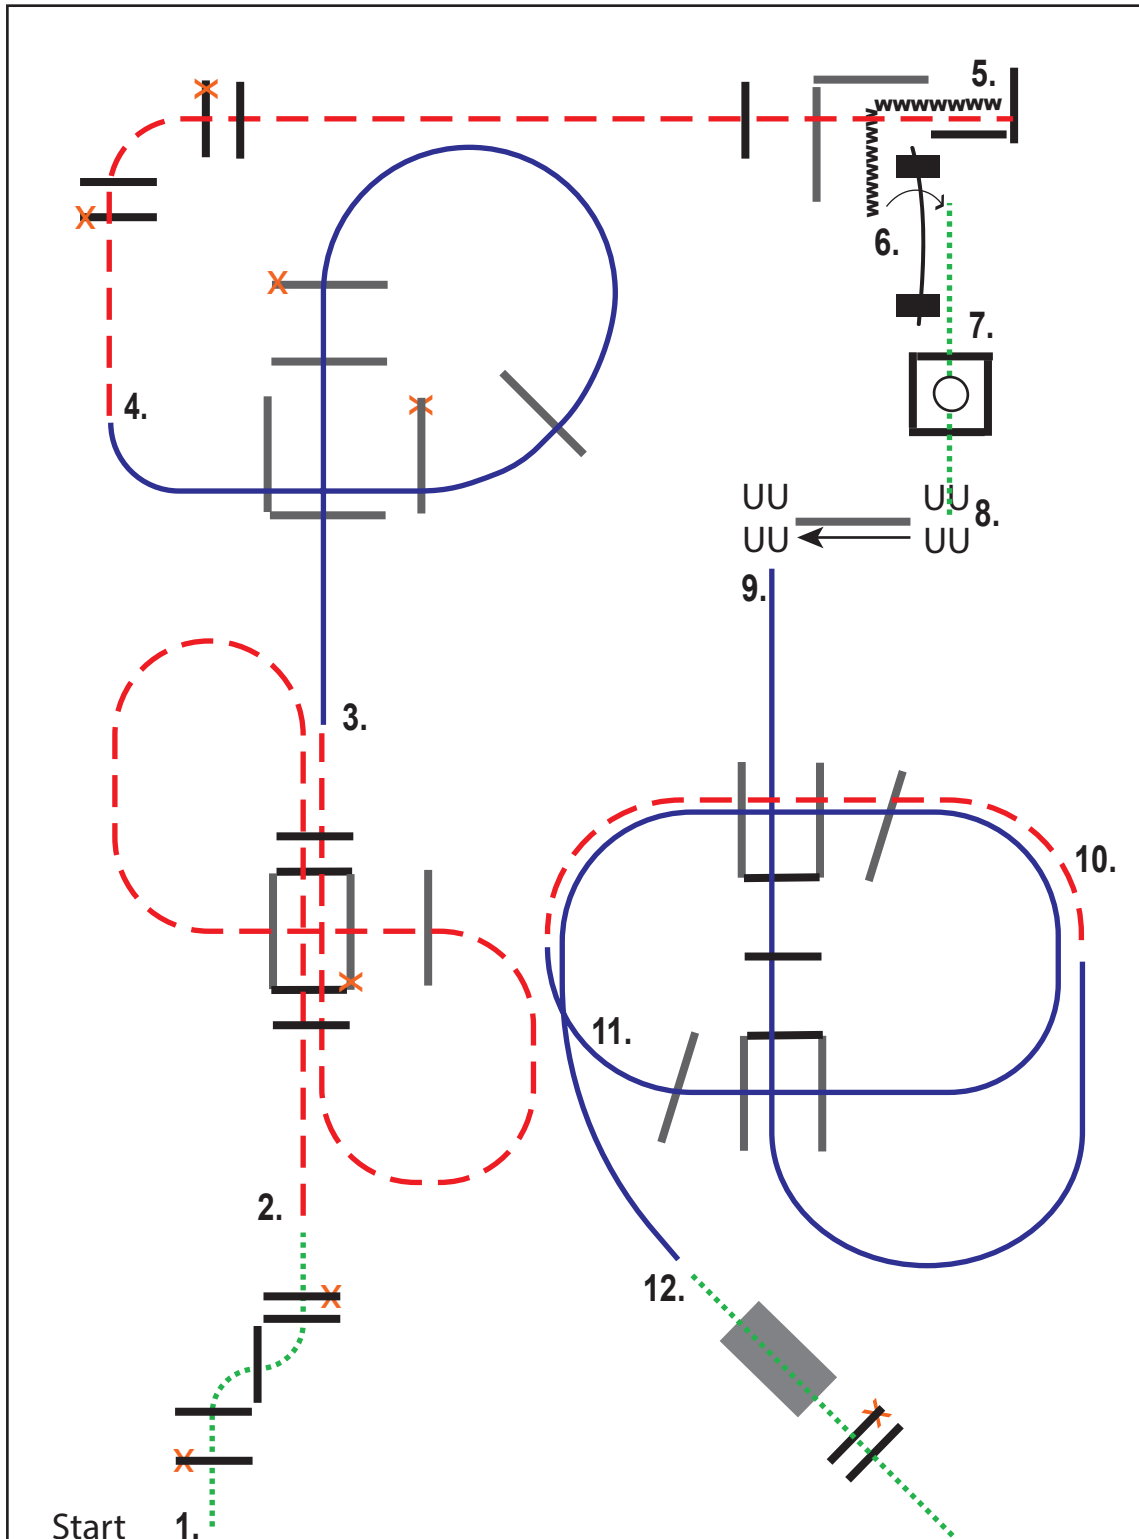

CWN-C ZNS AWA Championship / NRHA / ARHA Circuit / WTC Cup
Wr. Neustadt/NÖ * 04.08. - 07.08.2022
026 Trail Amateur Finale

Start

1. walk over poles
2. trot over poles
3. lope over poles right lead
4. trot over poles into chute
5. back up to gate
6. gate right hand

7. walk into box, turn 720° either way
8. sidepass right
9. lope over poles left lead
10. trot over poles
11. lope over poles left lead
12. walk over bridge and poles

..... Schritt

- - - - - Trab

———— Galopp

MMM Rückwärts

↔ Seitwärts

○ Pylonen

X Erhöhungen

⊥ Tor

designed by Nina Zwölfer