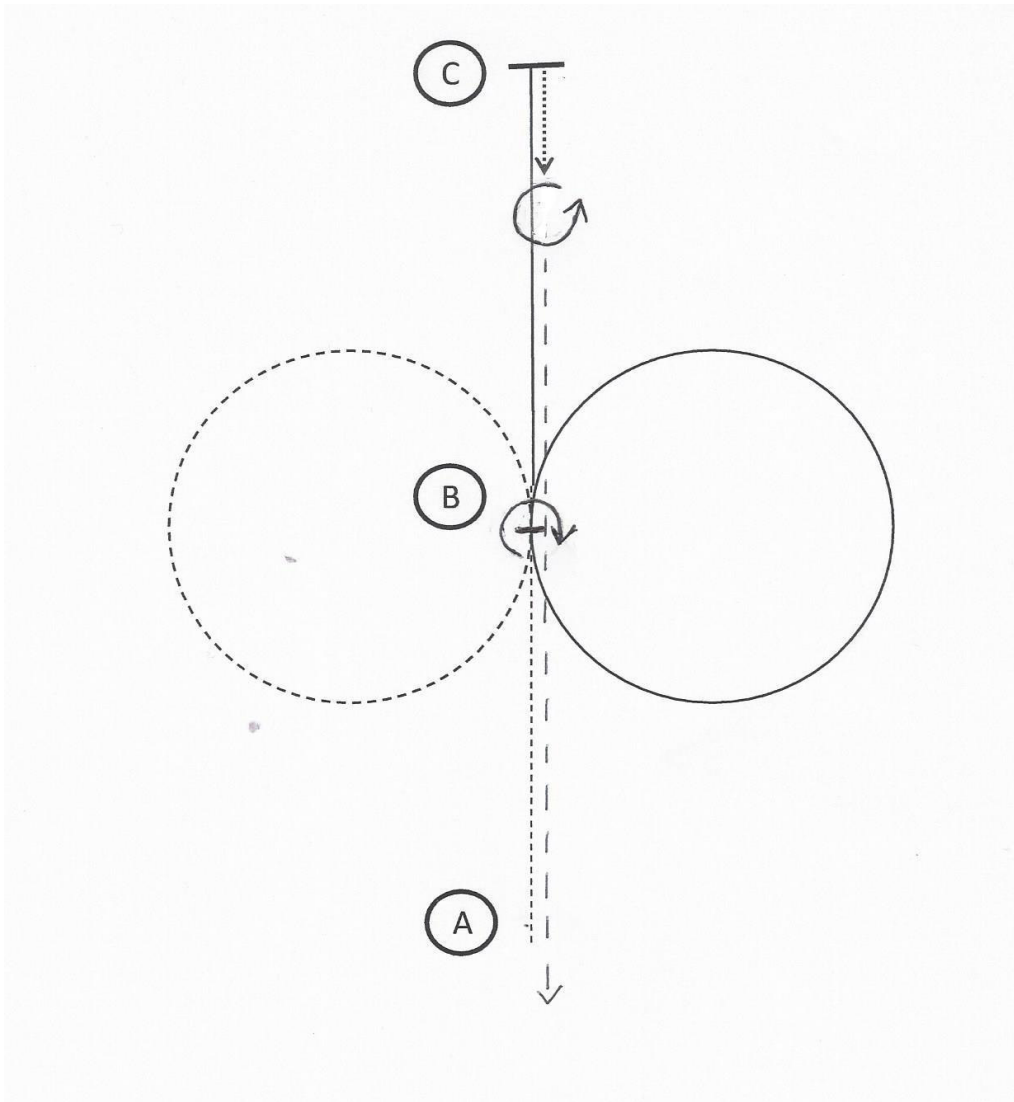

CWN-C Little Lake Ranch

ASVÖ- und AWA Landesmeisterschaft & Reining Challenge

Bewerb 24

HMS Amateur

1. Be ready at A
2. Jog from A halfway to B and perform a circle to the right
3. Stop, perform a right turn 720°
4. Lope to and around B and halfway to C
5. Break into jog to C
6. Stop at C and back 6 steps

CWN-C Little Lake Ranch

ASVÖ- und AWA Landesmeisterschaft & Reining Challenge

Bewerb 25

HMS Open

1. Jog A to B
2. At B jog a circle to the left
3. At B Stop, perform 360° turn tight
4. Lope a circle to the right
5. Continue the lope from B to C
6. Stop at C, back up 4 steps
7. Perform a 540° turn to the left, jog out