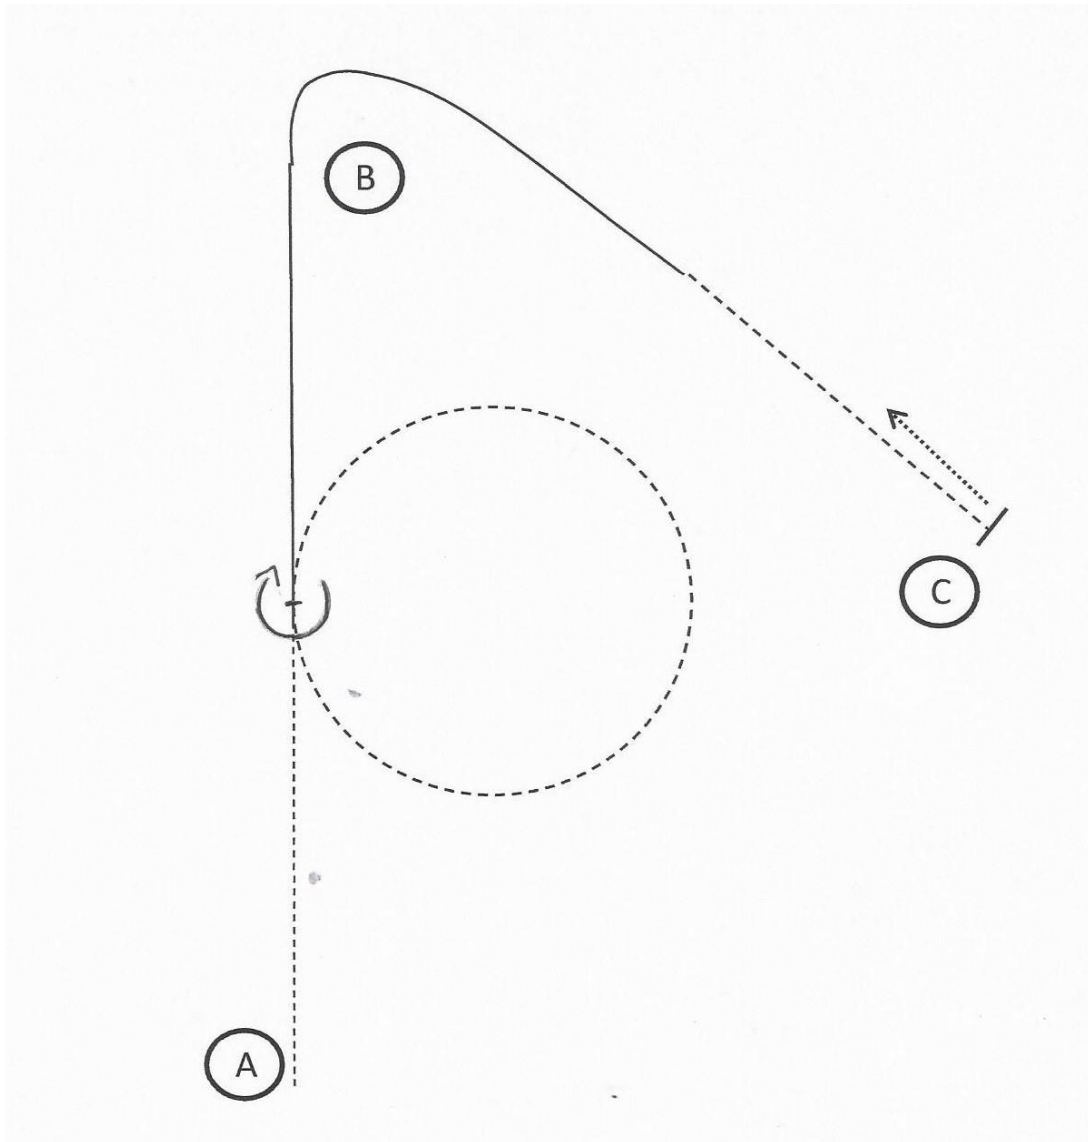

CWN-C Little Lake Ranch

ASVÖ- und AWA Landesmeisterschaft & Reining Challenge

Bewerb 24

HMS Amateur

1. Be ready at A
2. Jog from A halfway to B and perform a circle to the right
3. Stop, perform a right turn 720°
4. Lope to and around B and halfway to C
5. Break into jog to C
6. Stop at C and back 6 steps