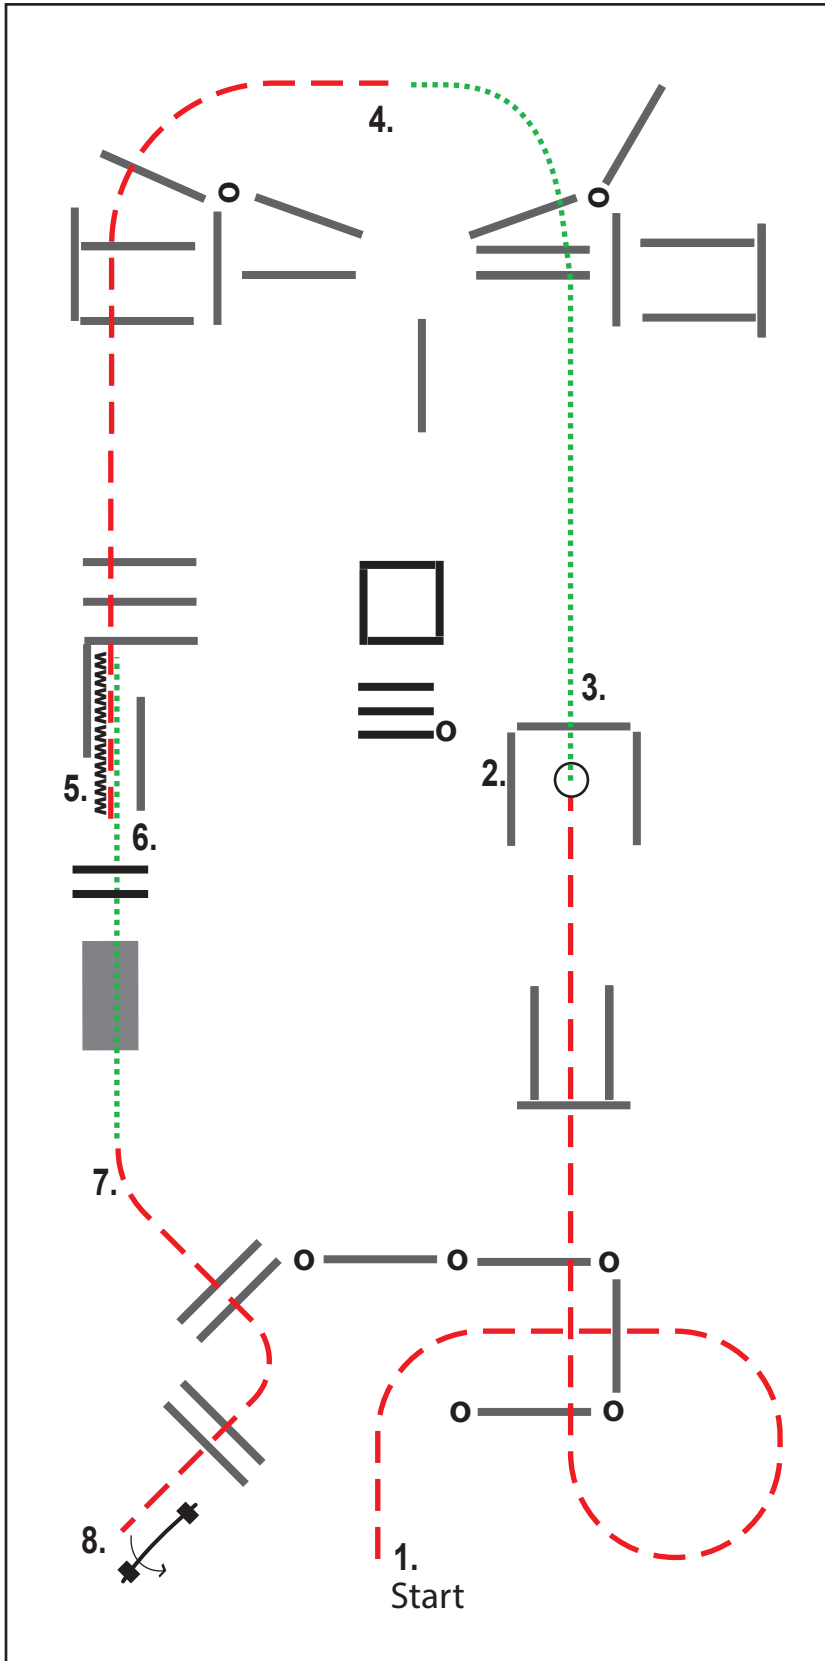

Styrian Paint Horse Classic
25.-28.7.2024 CWN-A Weiz-Preiding
103 Open 3-Yr-Old In Hand Trail & 104 Open SPB 3-Yr-Old In Hand Trail

1. trot over poles and through U into open box
  2. turn 360° right
  3. walk over poles
  4. trot over poles into chute
  5. stop, back up
  6. walk over poles and bridge
  7. trot over poles to gate
  8. gate left hand
2. pattern is finished
   exit at walk or jog

Maßstabsgetreu gezeichnet für
22m x 44m

..... Schritt	↔ Seitwärts
- - - - - Trab	○ Pylonen
— Galopp	X Erhöhungen
MMM Rückwärts	⊢ Tor

designed by Nina Zwölfer