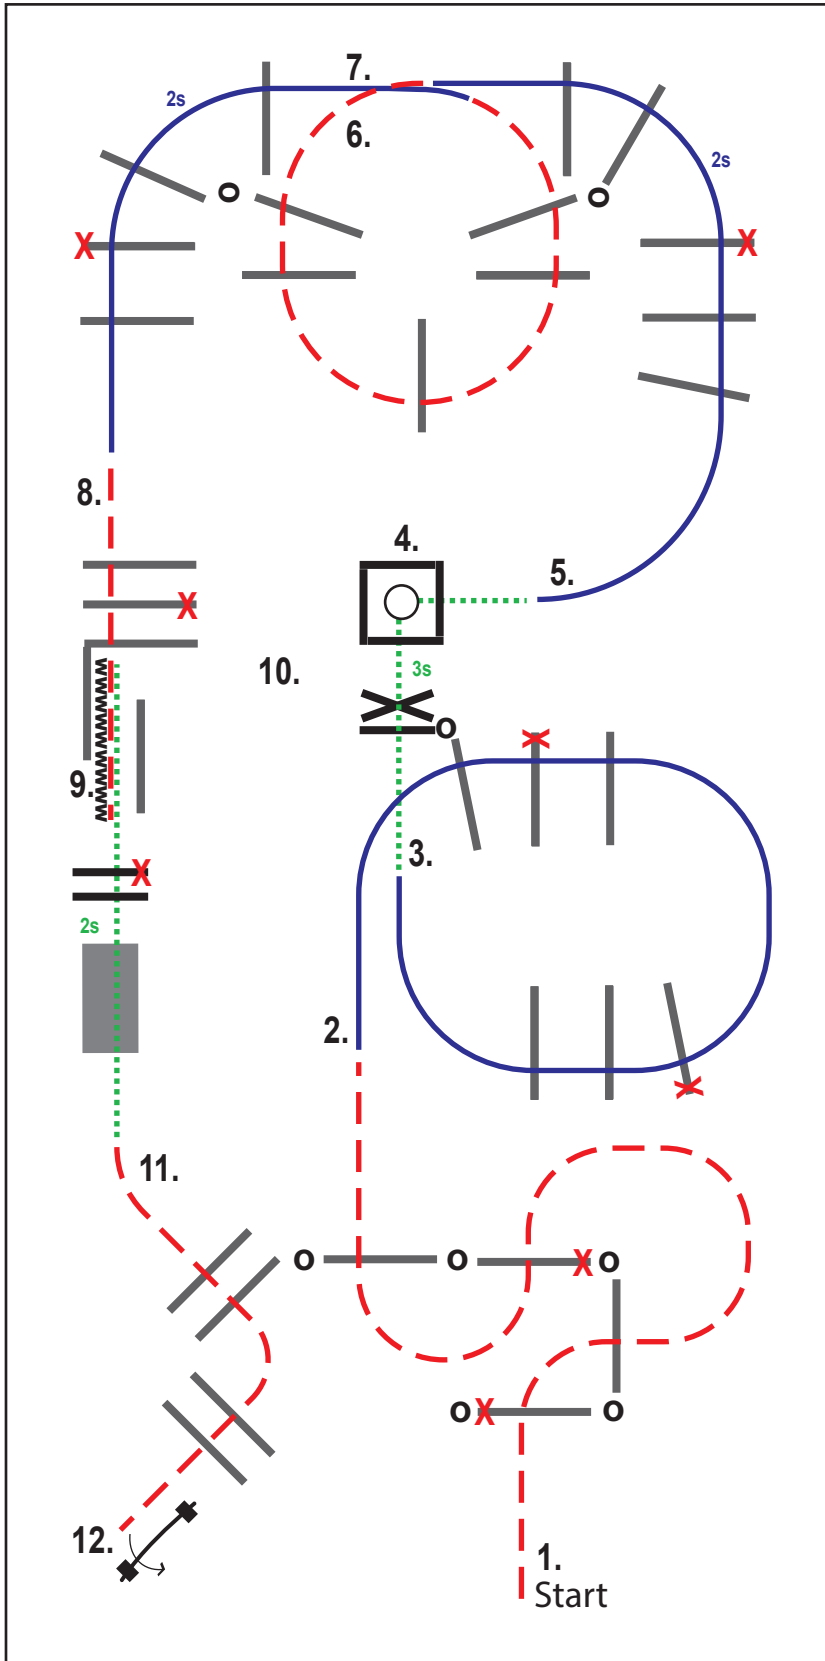

Styrian Paint Horse Classic
25.-28.7.2024 CWN-A Weiz-Preding
98 Trail Open

1. jog over poles
  2. lope over poles right lead
  3. break to stop or walk
    walk over poles
  4. walk into box
    turn 45° right
    walk out
  5. lope over poles left lead
  6. jog over poles
  7. lope over poles left lead
  8. jog over poles into chute
  9. back up
  10. walk over poles and bridge
  11. jog over poles
  12. gate left hand
2. pattern is finished
   exit at walk or jog

Maßstabsgetreu gezeichnet für
22m x 44m

..... Schritt
- - - - - Trab
————— Galopp
MMM Rückwärts

↗ Seitwärts
○ Pylonen
X Erhöhungen
⊥ Tor

designed by Nina Zwölfer