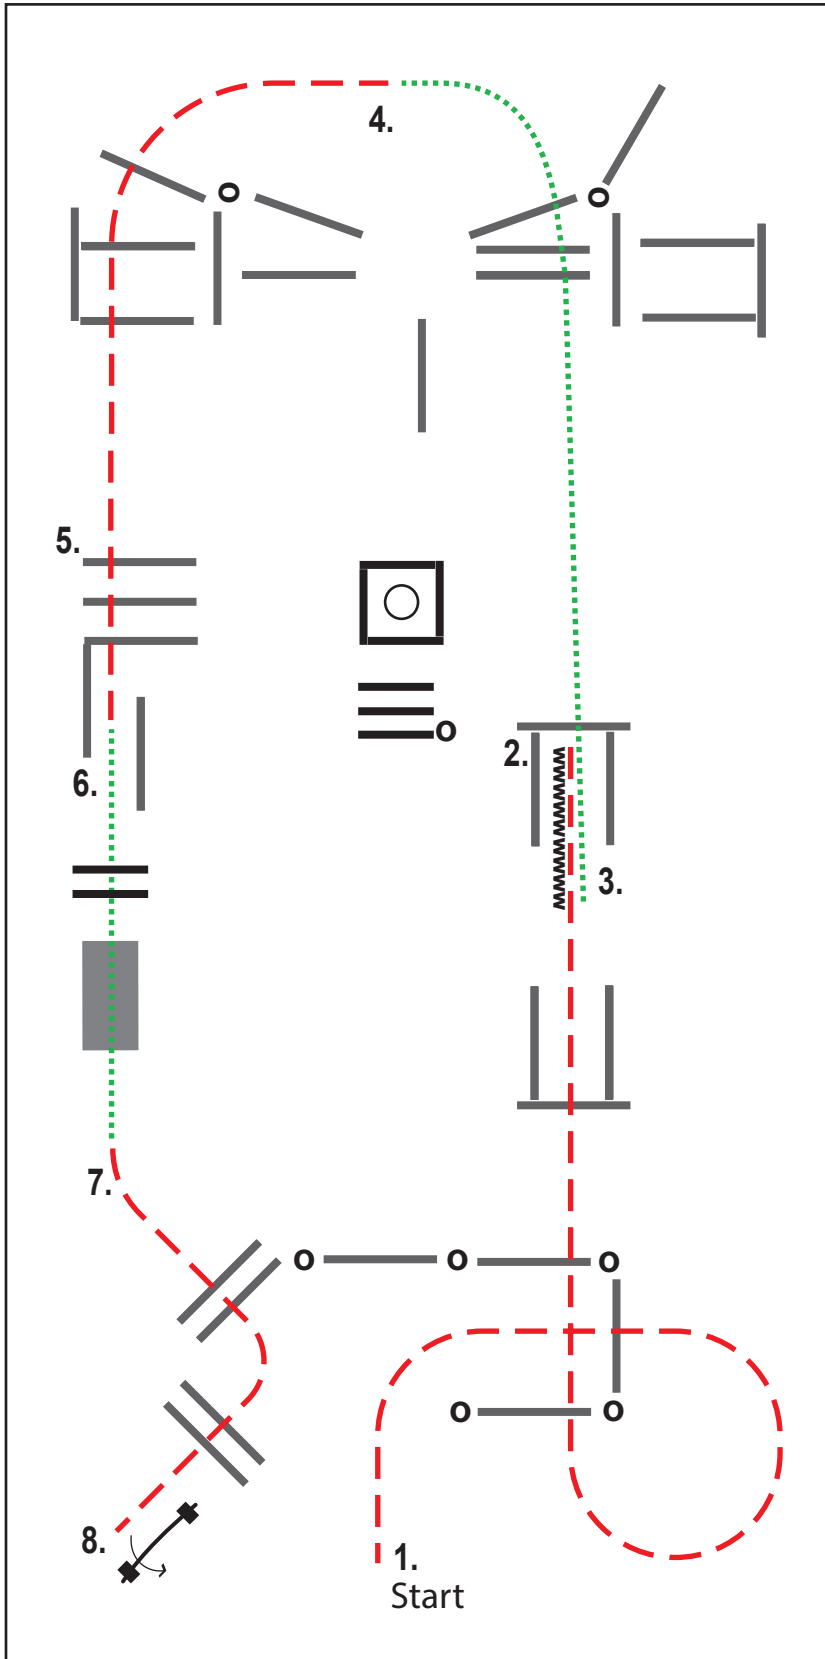

99 Amateur Yearlings & 2-Yr-Old In Hand Trail & 100 Amateur SPB Yearlings & 2-Yr-Old In Hand Trail

1. trot over poles and through U into chute
 2. back up
 3. walk over poles
 4. trot over poles
 5. trot over poles into chute
 6. break to stop or walk, walk over poles and bridge
 7. walk over poles to gate
 8. gate left hand
- pattern is finished
exit at walk or jog

Maßstabsgetreu gezeichnet für
22m x 44m

- | | |
|---------------|--------------|
| Schritt | ↔ Seitwärts |
| --- Trab | ○ Pylonen |
| — Galopp | X Erhöhungen |
| MMM Rückwärts | ⊢ Tor |

designed by Nina Zwölfer

Styrian Paint Horse Classic
25.-28.7.2024 CWN-A Weiz-Preiding

101 Open Yearlings & 2-Yr-Old In Hand Trail & 102 Open SPB Yearlings & 2-Yr-Old In Hand Trail

1. trot over poles and through U into chute
 2. back up
 3. walk over poles
 4. trot over poles
 5. trot over poles into chute
 6. break to stop or walk, walk over poles and bridge
 7. trot over poles to gate
 8. gate left hand
- pattern is finished
exit at walk or jog