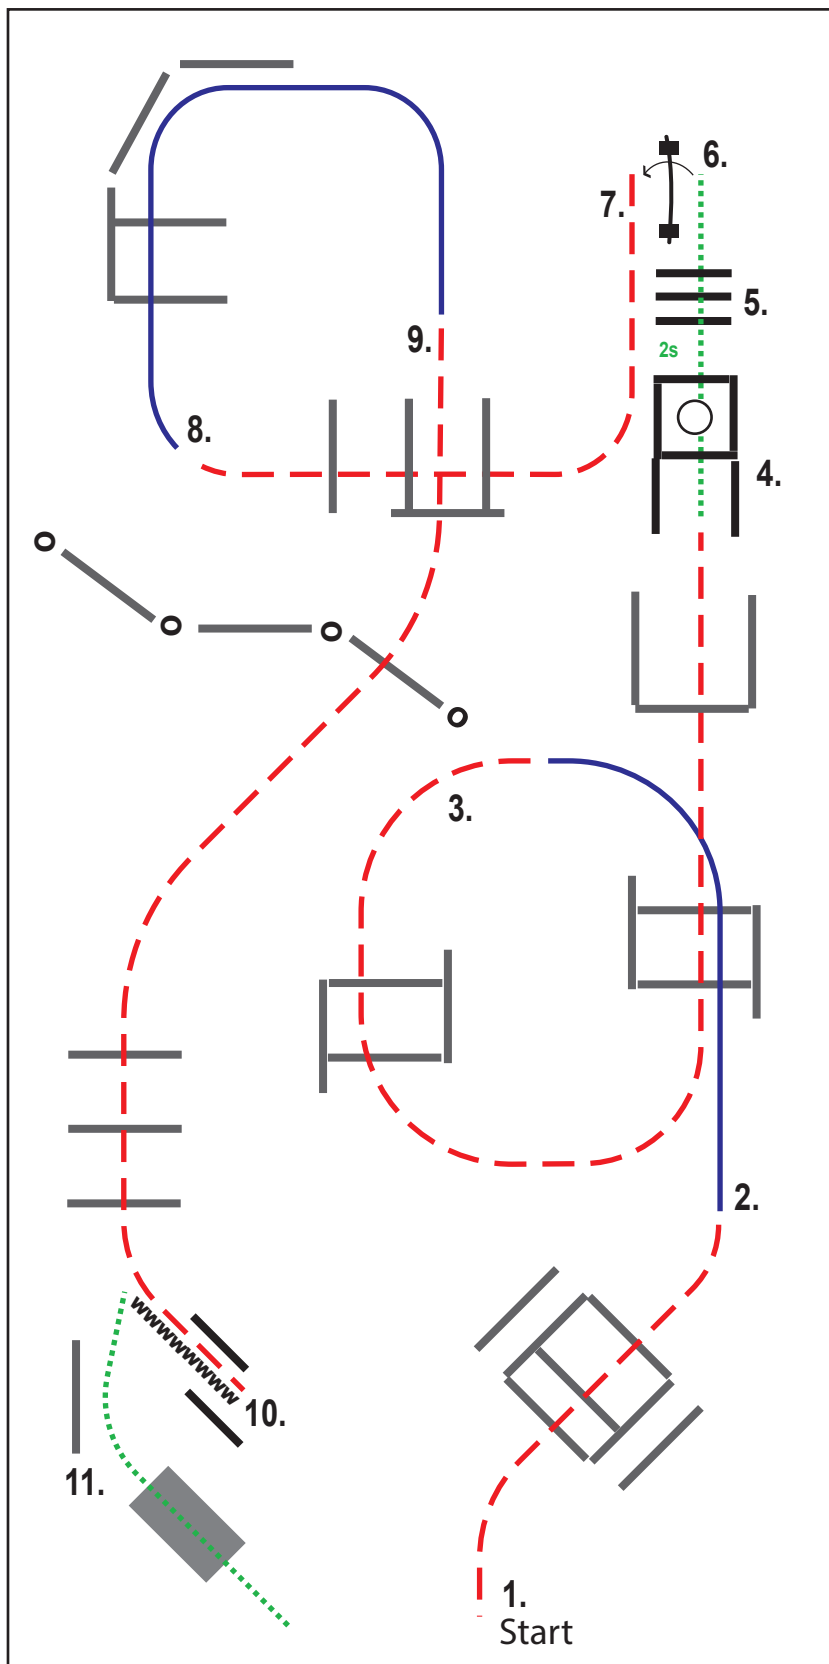

Styrian Paint Horse Classic
25.-28.7.2024 CWN-A Weiz-Preding
134 Trail Rookie

1. jog over poles
  2. lope over poles left lead
  3. jog over poles
  4. break to the stop or walk, walk into the box, turn 360° either way
  5. walk over poles
  6. gate left hand
  7. jog over poles
  8. lope over poles right lead
  9. jog over poles into chute
  10. back up
  11. walk over bridge
2. pattern is finished
   exit at walk or jog

Maßstabsgetreu gezeichnet für
22m x 44m

..... Schritt	↔ Seitwärts
- - - - - Trab	○ Pylonen
— Galopp	X Erhöhungen
MMM Rückwärts	⊥ Tor

designed by Nina Zwölfer