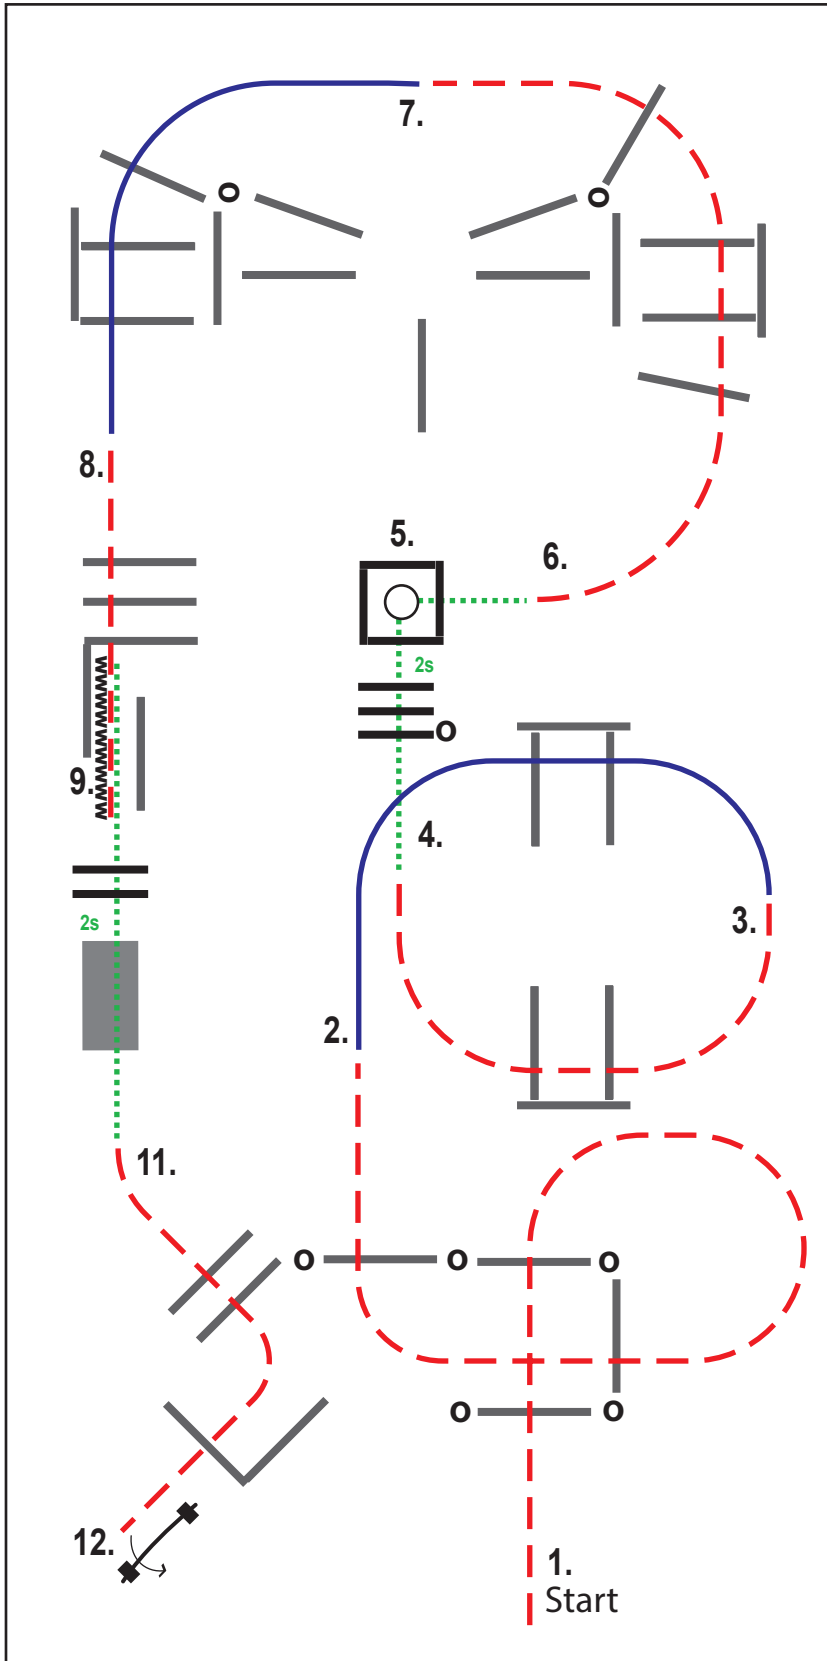

Maßstabsgetreu gezeichnet für
22m x 44m

..... Schritt
- - - - - Trab
———— Galopp
MMM Rückwärts

↗ Seitwärts
○ Pylonen
X Erhöhungen
H Tor

designed by Nina Zwölfer

Styrian Paint Horse Classic
 25.-28.7.2024 CWN-A Weiz-Preding
 97 Trail Open Maturity

1. jog over poles
 2. lope over poles right lead
 3. jog over poles
 4. break to stop or walk,
walk over poles
 5. walk into box,
turn 270° left,
walk out
 6. jog over poles
 7. lope over poles left lead
 8. jog over poles into chute
 9. back up
 10. walk over poles and bridge
 11. jog over poles
 12. gate left hand
- pattern is finished
exit at walk or jog