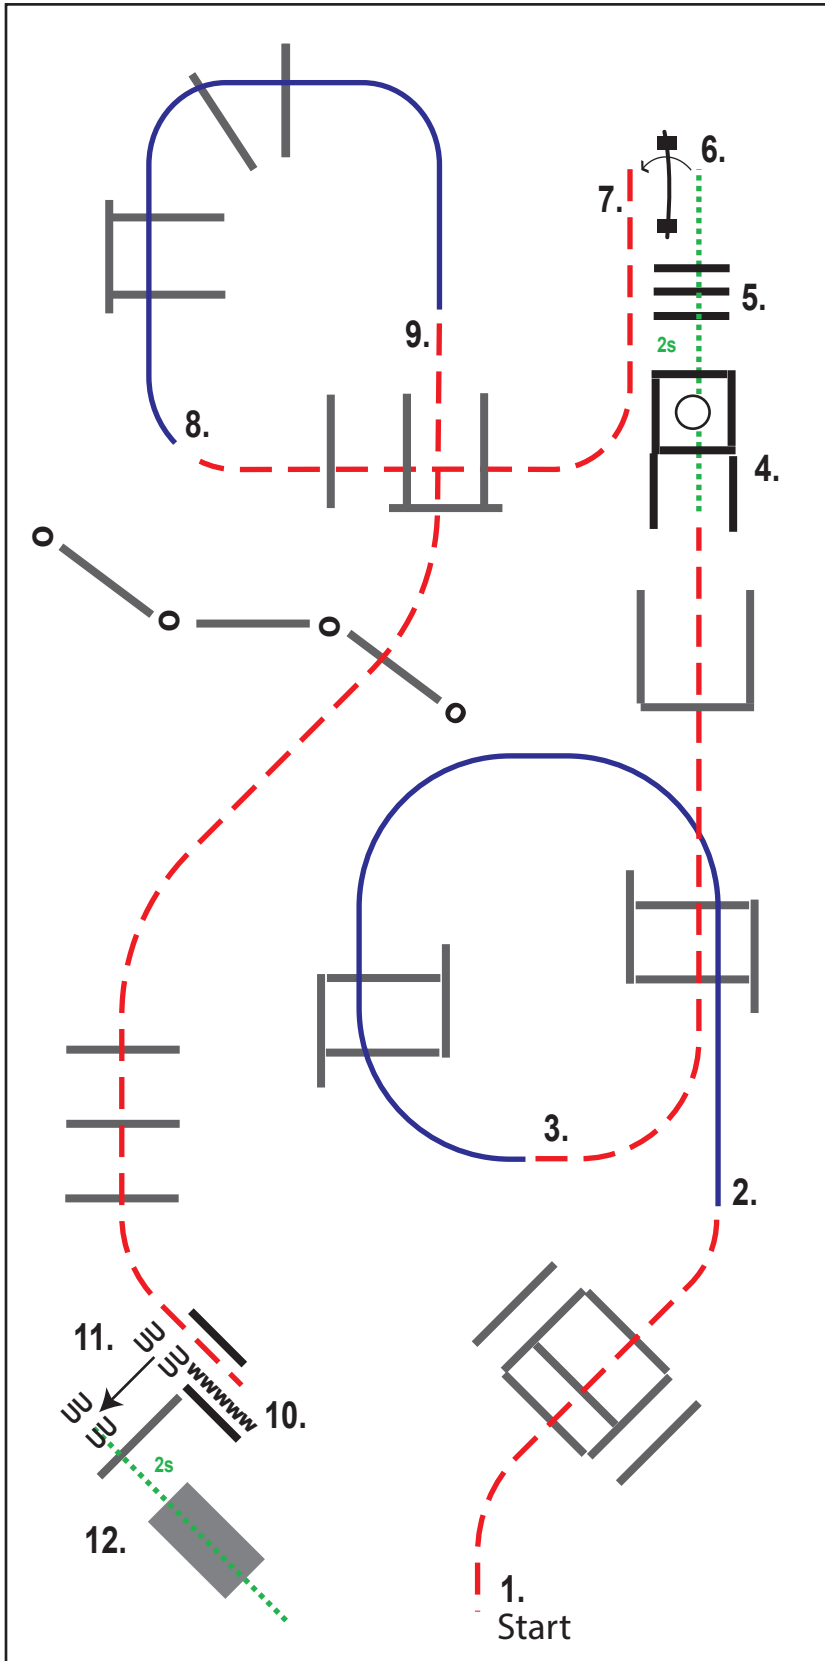

Styrian Paint Horse Classic
25.-28.7.2024 CWN-A Weiz-Preding
135 Trail APHA Novice Amateur

1. jog over poles
  2. lope over poles left lead
  3. jog over poles
  4. break to the stop or walk, walk into the box, turn 360° either way
  5. walk over poles
  6. gate left hand
  7. jog over poles
  8. lope over poles right lead
  9. jog over poles into chute
  10. back up
  11. sidepass right
  12. walk over pole and bridge
2. pattern is finished
   exit at walk or jog

..... Schritt
- - - - - Trab
————— Galopp
MMM Rückwärts

↔ Seitwärts
○ Pylonen
X Erhöhungen
⊢ Tor

Maßstabsgetreu gezeichnet für
22m x 44m

designed by Nina Zwölfer