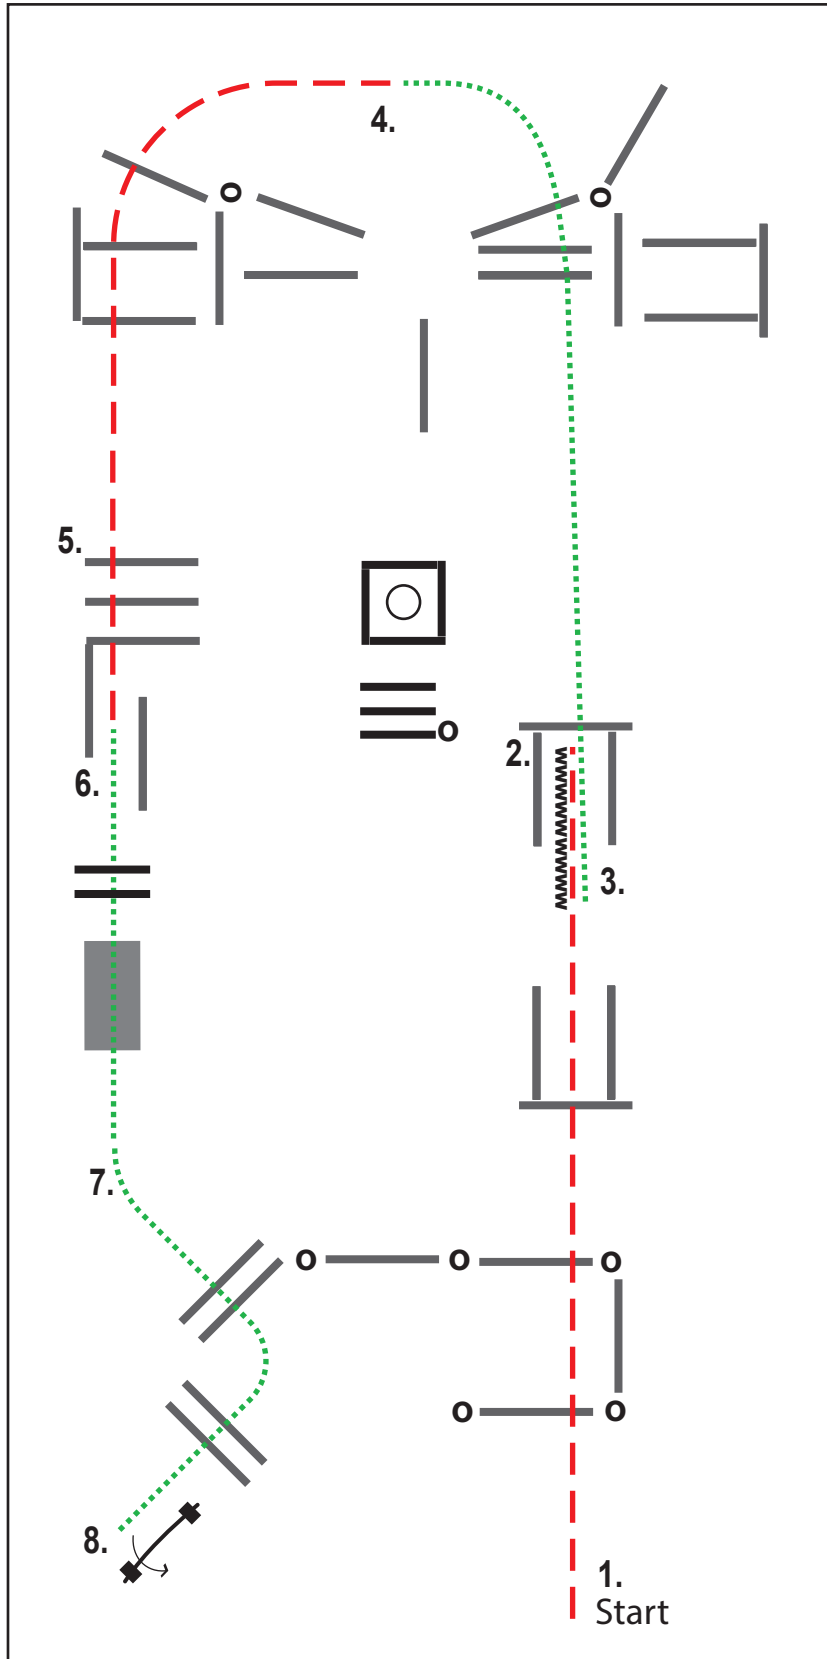

Maßstabsgetreu gezeichnet für
 22m x 44m

..... Schritt
 - - - - - Trab
 ————— Galopp
MMM Rückwärts

↗ Seitwärts
 ○ Pylonen
 X Erhöhungen
 ⊥ Tor

designed by Nina Zwölfer

Styrian Paint Horse Classic
25.-28.7.2024 CWN-A Weiz-Preding

99 Amateur Yearlings & 2-Yr-Old In Hand Trail & 100 Amateur SPB Yearlings & 2-Yr-Old In Hand Trail

1. trot over poles and through U into chute
 2. back up
 3. walk over poles
 4. trot over poles
 5. trot over poles into chute
 6. break to stop or walk, walk over poles and bridge
 7. walk over poles to gate
 8. gate left hand
- pattern is finished
exit at walk or jog