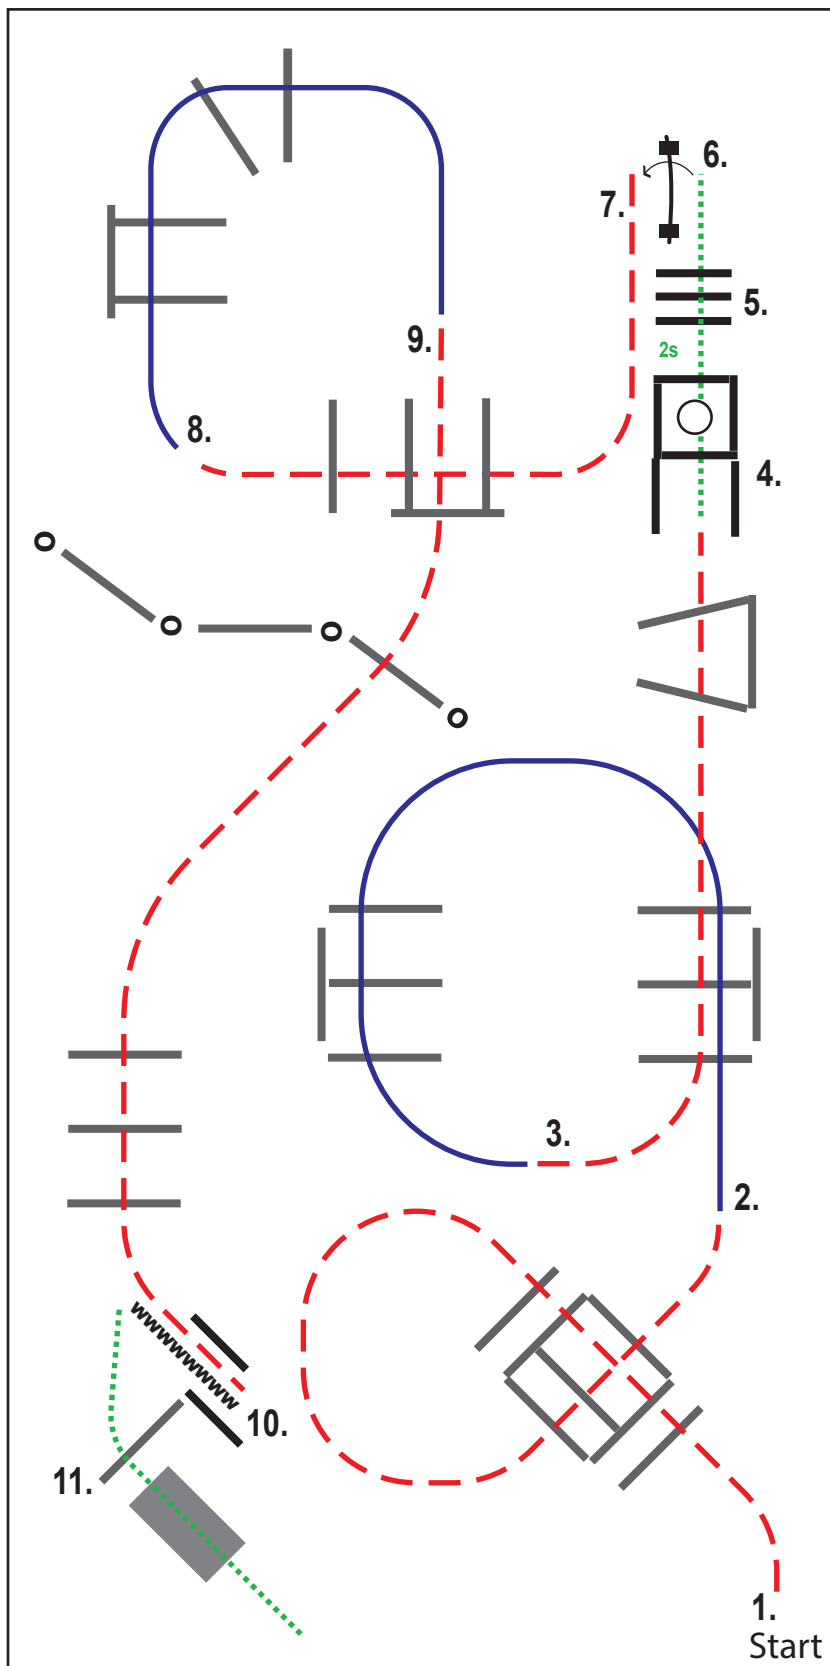

Styrian Paint Horse Classic
25.-28.7.2024 CWN-A Weiz-Preding
137 Trail Trail Youth LM

1. jog over poles
  2. lope over poles left lead
  3. jog over poles
  4. break to the stop or walk, walk into the box, turn 360° either way
  5. walk over poles
  6. gate left hand
  7. jog over poles
  8. lope over poles right lead
  9. jog over poles into chute
  10. back up
  11. walk over pole and bridge
2. pattern is finished
   exit at walk or jog

Maßstabsgetreu gezeichnet für
22m x 44m

..... Schritt	↔ Seitwärts
- - - - - Trab	○ Pylonen
— Galopp	X Erhöhungen
MMM Rückwärts	⊥ Tor

designed by Nina Zwölfer