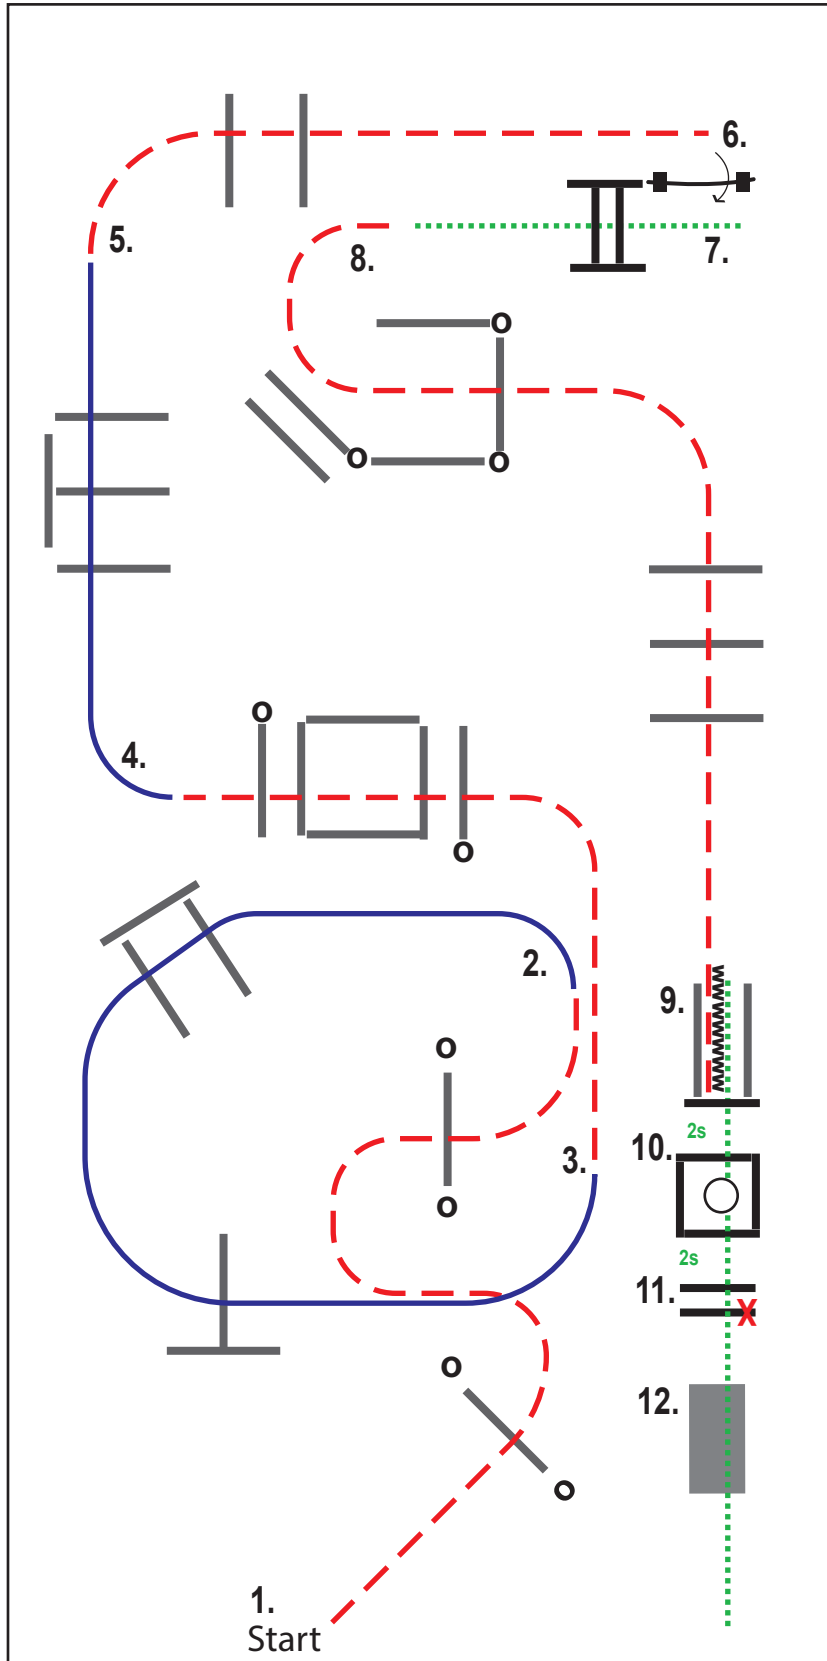

Styrian Paint Horse Classic
 25.-28.7.2024 CWN-A Weiz-Preding
 64 Trail Youth / 67 Trail APHA 18 & under / 68 Trail APHA SPB 18 & under

1. jog serpentines over poles
 2. lope over poles left lead
 3. jog over poles
 4. lope over poles right lead
 5. jog over poles to gate
 6. gate right hand
 7. walk over poles
 8. jog over poles into chute
 9. back up
 10. walk into box, turn 360° either way
 11. walk over poles
 12. walk over bridge
- pattern is finished
 exit at walk or jog

- Schritt
- - - - - Trab
- Galopp
- MMM** Rückwärts

- Seitwärts
- Pylonen
- Erhöhungen
- Tor

Maßstabsgetreu gezeichnet für
 22m x 44m

designed by Nina Zwölfer

Styrian Paint Horse Classic
25.-28.7.2024 CWN-A Weiz-Preding
65 Trail Amateur

1. jog serpentines over poles
 2. lope over poles left lead
 3. jog over poles, through cones
 4. lope over poles right lead
 5. gate right hand
 6. walk over poles
 7. jog over poles
 8. lope over poles right lead into chute
 9. back up
 10. walk over pole into box, turn 360° either way,
 11. walk over poles
 12. walk over bridge
- pattern is finished
exit at walk or jog

Maßstabsgetreu gezeichnet für
22m x 44m

- | | |
|----------------|--------------|
| Schritt | ↔ Seitwärts |
| - - - - - Trab | ○ Pylonen |
| ———— Galopp | X Erhöhungen |
| MMM Rückwärts | ⊥ Tor |

designed by Nina Zwölfer