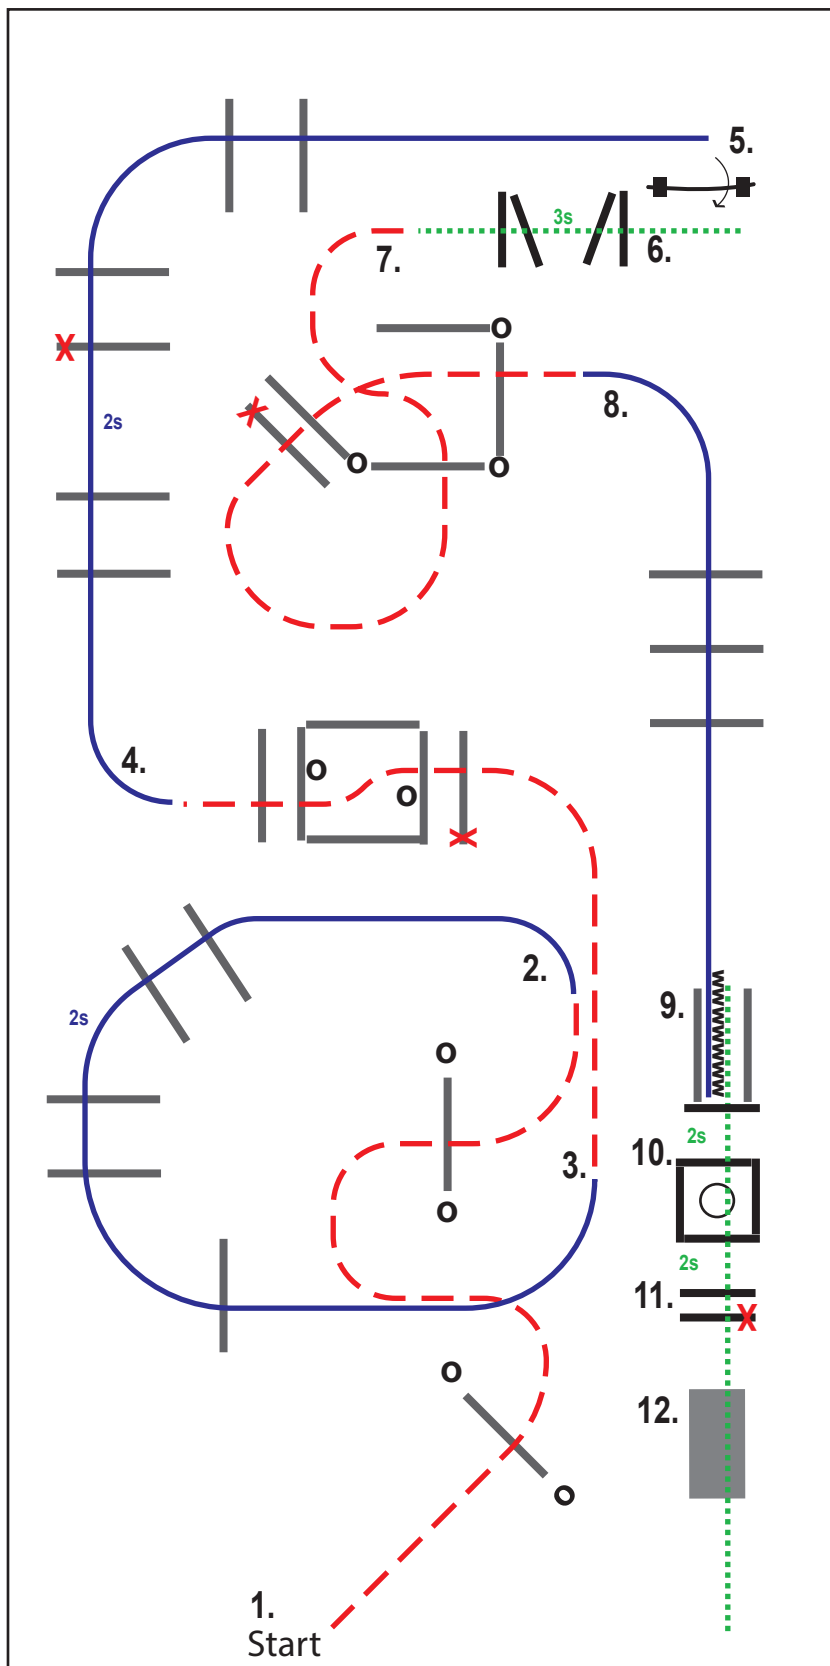

Styrian Paint Horse Classic
 25.-28.7.2024 CWN-A Weiz-Preding
 64 Trail Youth / 67 Trail APHA 18 & under / 68 Trail APHA SPB 18 & under

1. jog serpentines over poles
 2. lope over poles left lead
 3. jog over poles
 4. lope over poles right lead
 5. jog over poles to gate
 6. gate right hand
 7. walk over poles
 8. jog over poles into chute
 9. back up
 10. walk into box, turn 360° either way
 11. walk over poles
 12. walk over bridge
- pattern is finished
 exit at walk or jog

- Schritt
- - - - - Trab
- Galopp
- MMM** Rückwärts

- Seitwärts
- Pylonen
- Erhöhungen
- Tor

Maßstabsgetreu gezeichnet für
 22m x 44m

designed by Nina Zwölfer

Styrian Paint Horse Classic
25.-28.7.2024 CWN-A Weiz-Preding
65 Trail Amateur

1. jog serpentines over poles
 2. lope over poles left lead
 3. jog over poles, through cones
 4. lope over poles right lead
 5. gate right hand
 6. walk over poles
 7. jog over poles
 8. lope over poles right lead into chute
 9. back up
 10. walk over pole into box, turn 360° either way,
 11. walk over poles
 12. walk over bridge
- pattern is finished
exit at walk or jog

Maßstabsgetreu gezeichnet für
22m x 44m

- | | |
|----------------|--------------|
| Schritt | ↔ Seitwärts |
| - - - - - Trab | ○ Pylonen |
| ———— Galopp | X Erhöhungen |
| MMM Rückwärts | ⊥ Tor |

designed by Nina Zwölfer