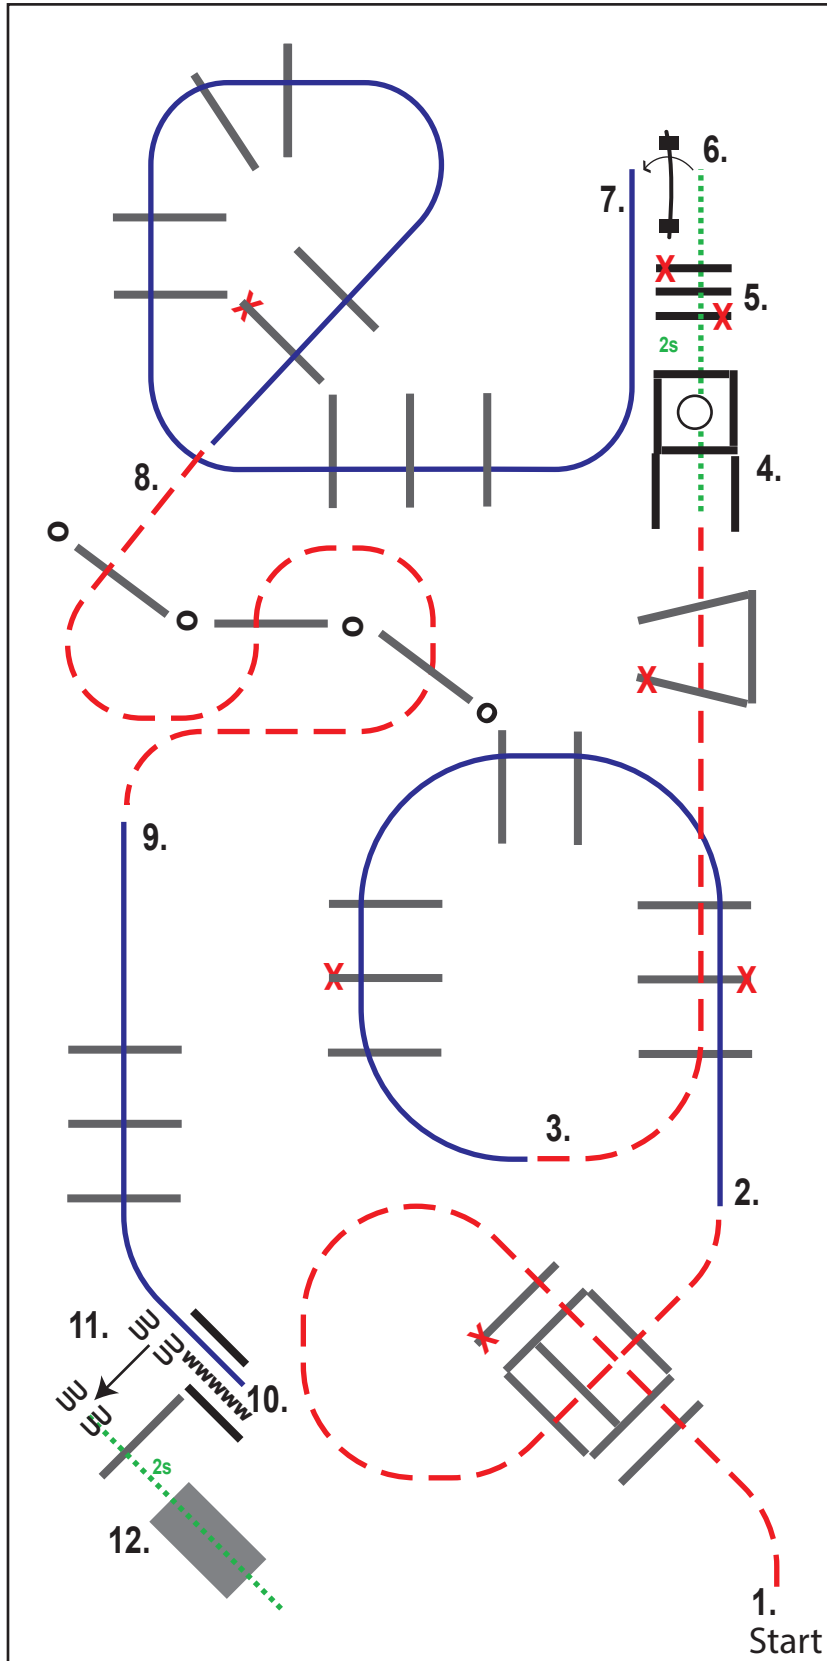

..... Schritt
 - - - - - Trab
 ————— Galopp
MMM Rückwärts

↔ Seitwärts
 ○ Pylonen
 X Erhöhungen
 ⊢ Tor

Maßstabsgetreu gezeichnet für
 22m x 44m

designed by Nina Zwölfer

Styrian Paint Horse Classic
 25.-28.7.2024 CWN-A Weiz-Preding
 136 Trail Open / 138 APHA SPB Trail Open / 139 APHA Trail Offen

1. jog over poles
 2. lope over poles left lead
 3. jog over poles
 4. break to the stop or walk, walk into the box, turn 360° either way
 5. walk over poles
 6. gate left hand
 7. lope over poles right lead
 8. jog over poles
 9. lope over poles left lead into chute
 10. back up
 11. sidepass left
 12. walk over pole and bridge
- pattern is finished
 exit at walk or jog