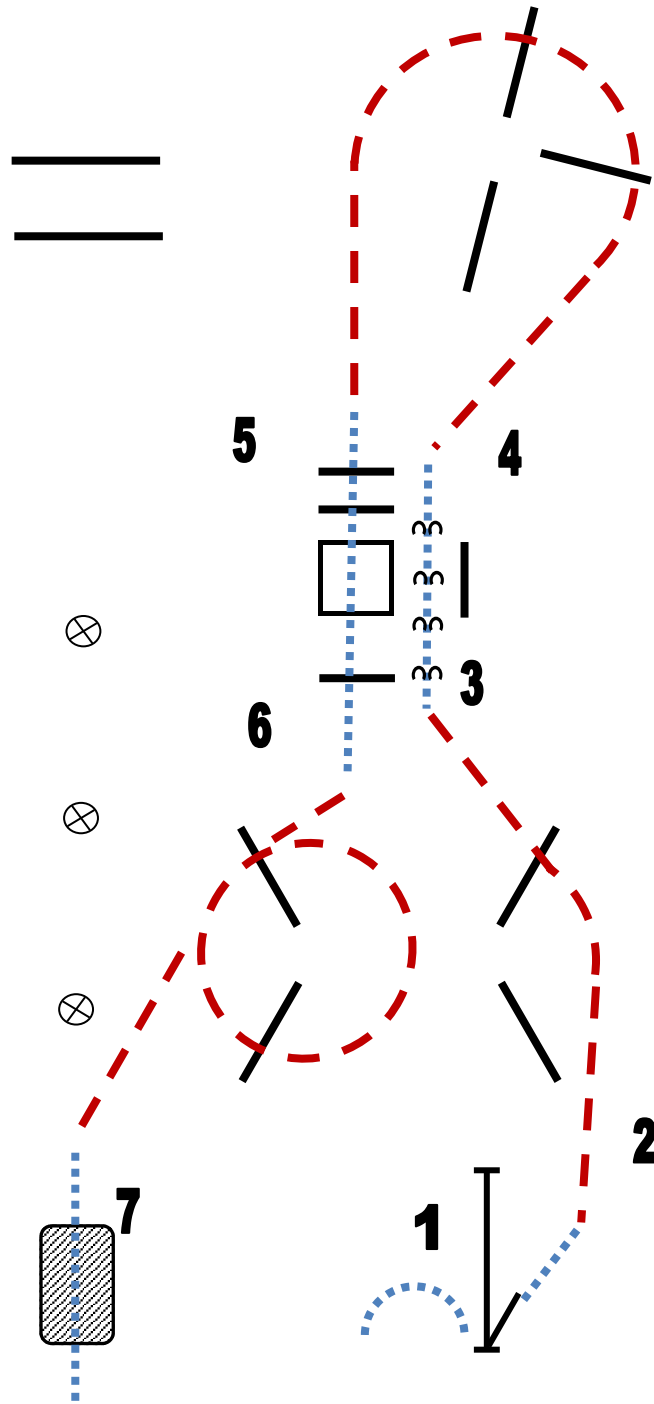

Bewerb 06 Trail Amateur

1. walk over bridge

2. jog over

3. lope over right lead

4. jog over

5. walk into box

6. turn 315° left, walk out over corner

7. back up, walk out

8. lope over left lead

9. jog over

10. walk to gate, ope gate left hand

CWN-C Oberhofen am Irrsee/OÖ

AQHA All Novice mit Clinic

Bewerb 07 Trail Open

1. walk over bridge
2. jog over
3. lope over right lead
4. jog over
5. walk into box
6. turn 2x left, walk out over corner
7. side pass, back up, walk out
8. lope over left lead
9. jog over
10. walk to gate, open gate left hand

CWN-C Oberhofen am Irrsee/OÖ

AQHA All Novice mit Clinic

Bewerb 08 Trail in hand Open

1. walk to gate, open gate left hand
2. jog over
3. walk into, back up
4. walk out, jog over
5. walk over
6. jog over
7. walk over bridge