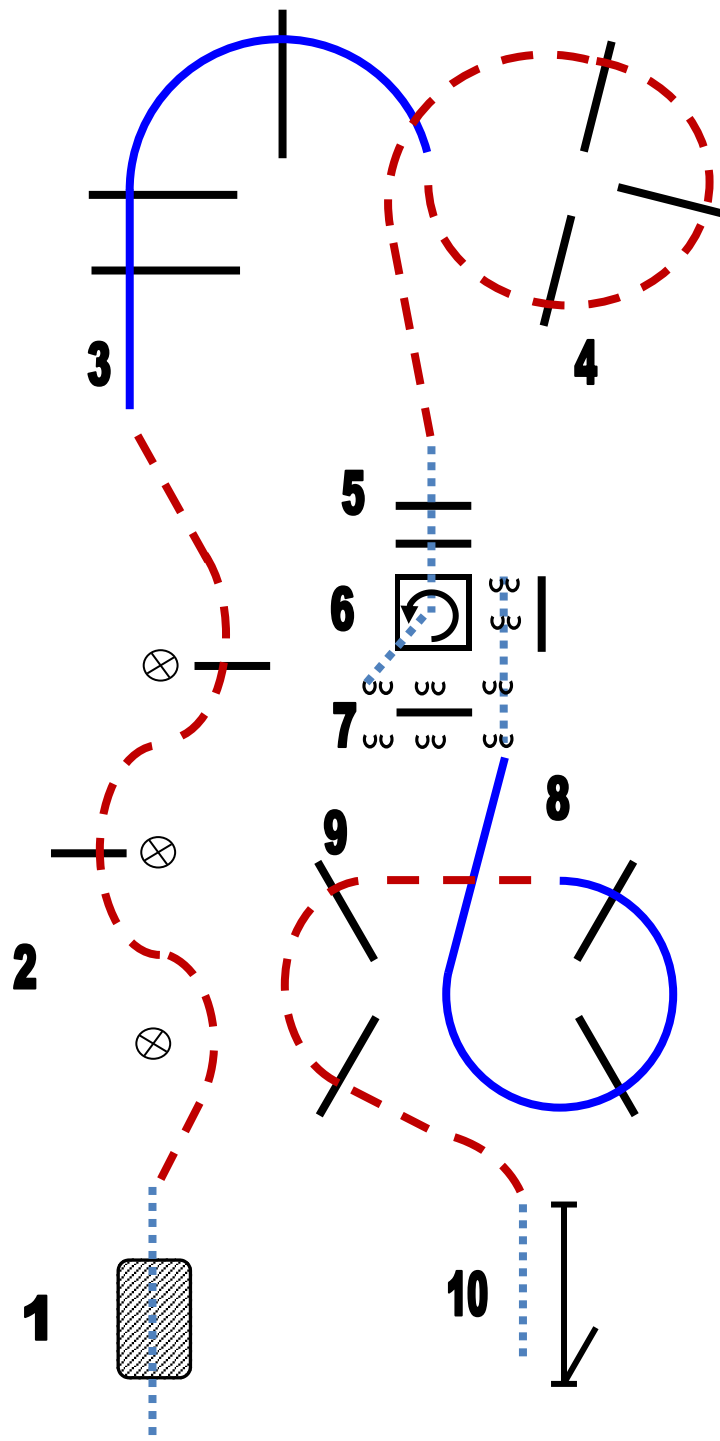

Bewerb 06 Trail Amateur

1. walk over bridge

2. jog over

3. lope over right lead

4. jog over

5. walk into box

6. turn 315° left, walk out over corner

7. back up, walk out

8. lope over left lead

9. jog over

10. walk to gate, ope gate left hand

CWN-C Oberhofen am Irrsee/OÖ

AQHA All Novice mit Clinic

Bewerb 07 Trail Open

1. walk over bridge
2. jog over
3. lope over right lead
4. jog over
5. walk into box
6. turn 2x left, walk out over corner
7. side pass, back up, walk out
8. lope over left lead
9. jog over
10. walk to gate, open gate left hand

CWN-C Oberhofen am Irrsee/OÖ

AQHA All Novice mit Clinic

Bewerb 08 Trail in hand Open

1. walk to gate, open gate left hand
2. jog over
3. walk into, back up
4. walk out, jog over
5. walk over
6. jog over
7. walk over bridge