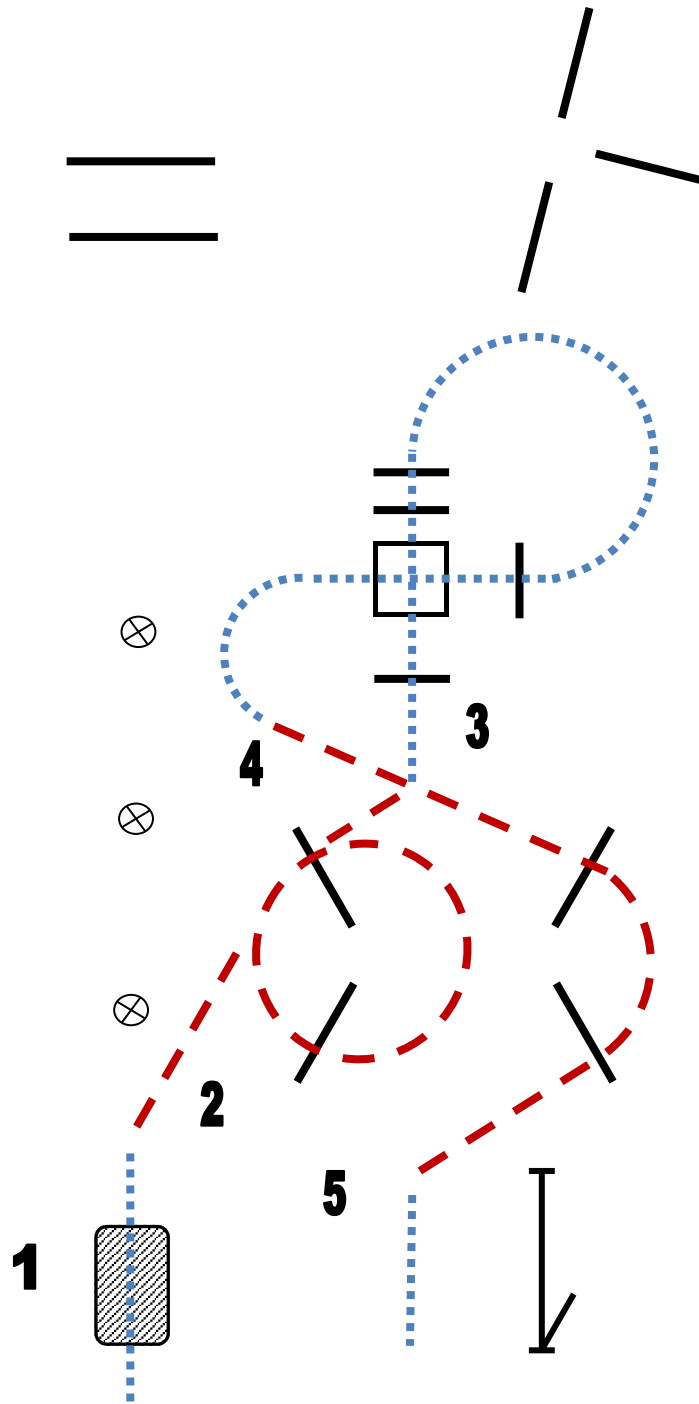

Bewerb 05 Trail Rookie

-
- | | |
|--------------------------------------|---------------------------------------|
| 1. walk to gate, open gate left hand | 6. jog over |
| 2. walk, jog over 4 poles | 7. walk over into box, turn left 315° |
| 3. walk over pole, box | 8. walk out over corner, back up |
| 4. jog over | 9. jog over 2 poles |
| 5. lope over left lead | 10. walk over bridge |

CWN-C Oberhofen am Irrsee/OÖ

AQHA All Novice mit Clinic

Bewerb 03 Führzügel Trail/Walk and trot

-
1. walk over bridge
 2. jog over
 3. walk over
 4. jog over
 5. walk out

CWN-C Oberhofen am Irrsee/OÖ

AQHA All Novice mit Clinic

Bewerb 06 Trail Amateur

1. walk over bridge

2. jog over

3. lope over right lead

4. jog over

5. walk into box

6. turn 315° left, walk out over corner

7. back up, walk out