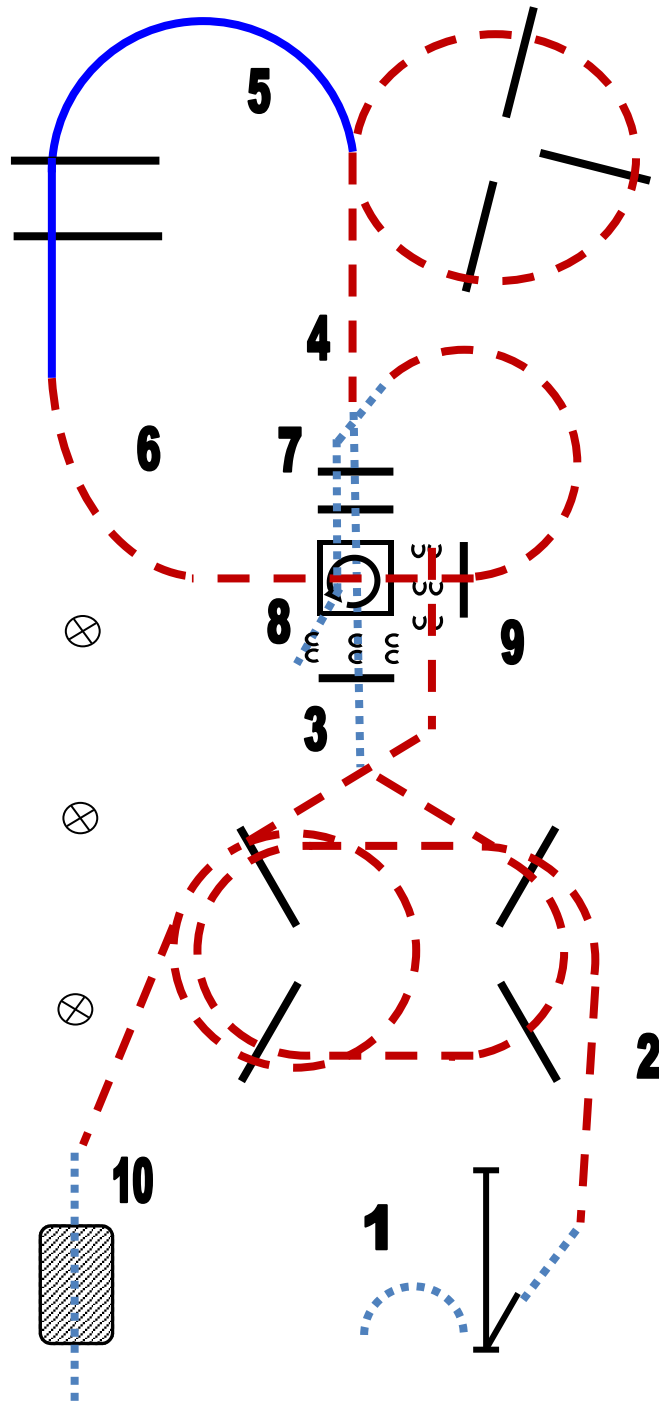

CWN-C Oberhofen am Irrsee/OÖ

AQHA All Novice mit Clinic

Bewerb 01 Trail Novice Youth AQHA

Bewerb 04 Trail Youth

1. walk over bridge

2. jog over

3. walk into box, turn 180°left,walk out

4. lope over right lead

5. jog over

6. walk over

7. back up

8. walk out, jog over

9. walk, open gate left hand

CWN-C Oberhofen am Irrsee/OÖ

AQHA All Novice mit Clinic

Bewerb 02 Trail Novice Amateur AQHA

Bewerb 05 Trail Rookie

-
- | | |
|--------------------------------------|---------------------------------------|
| 1. walk to gate, open gate left hand | 6. jog over |
| 2. walk, jog over 4 poles | 7. walk over into box, turn left 315° |
| 3. walk over pole, box | 8. walk out over corner, back up |
| 4. jog over | 9. jog over 2 poles |
| 5. lope over left lead | 10. walk over bridge |

Bewerb 06 Trail Amateur

1. walk over bridge

2. jog over

3. lope over right lead

4. jog over

5. walk into box

6. turn 315° left, walk out over corner

7. back up, walk out