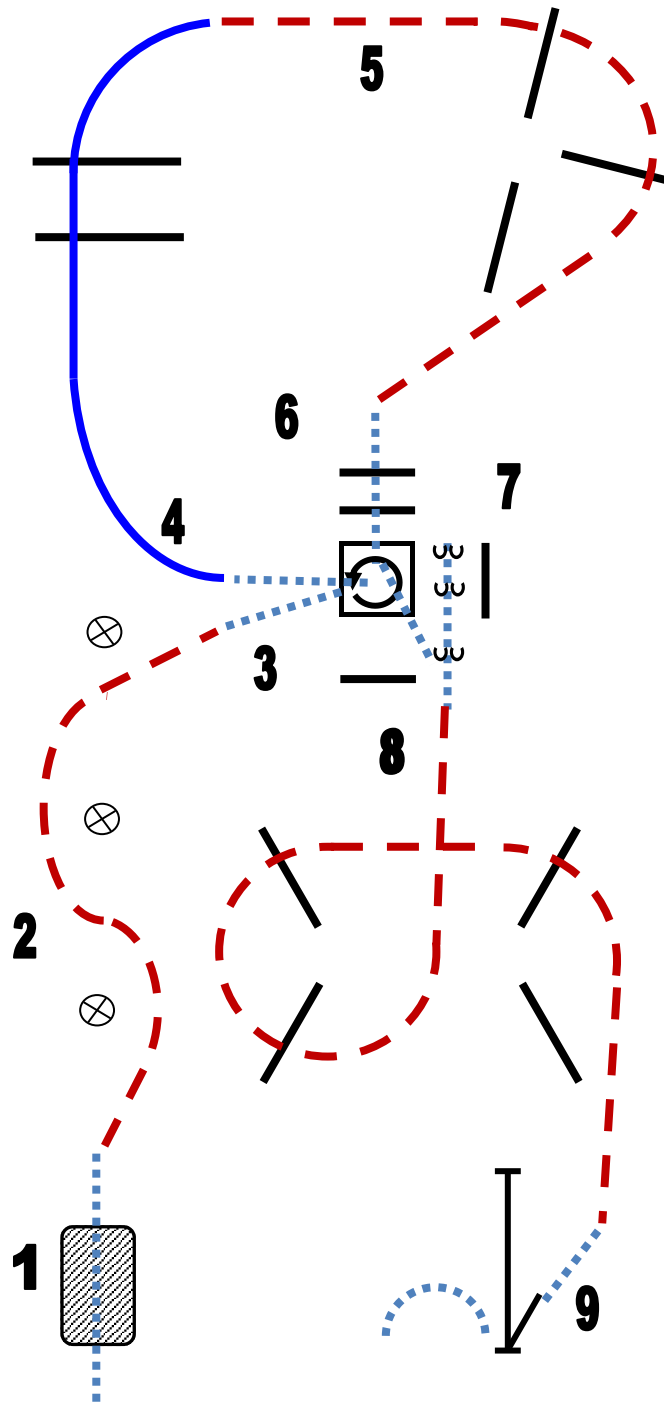

CWN-C Oberhofen am Irrsee/OÖ

AQHA All Novice mit Clinic

Bewerb 01 Trail Novice Youth AQHA

Bewerb 04 Trail Youth

1. walk over bridge

2. jog over

3. walk into box, turn 180°left,walk out

4. lope over right lead

5. jog over

6. walk over

7. back up

8. walk out, jog over

9. walk, open gate left hand

CWN-C Oberhofen am Irrsee/OÖ

AQHA All Novice mit Clinic

Bewerb 02 Trail Novice Amateur AQHA

Bewerb 05 Trail Rookie

-
- | | |
|--------------------------------------|---------------------------------------|
| 1. walk to gate, open gate left hand | 6. jog over |
| 2. walk, jog over 4 poles | 7. walk over into box, turn left 315° |
| 3. walk over pole, box | 8. walk out over corner, back up |
| 4. jog over | 9. jog over 2 poles |
| 5. lope over left lead | 10. walk over bridge |