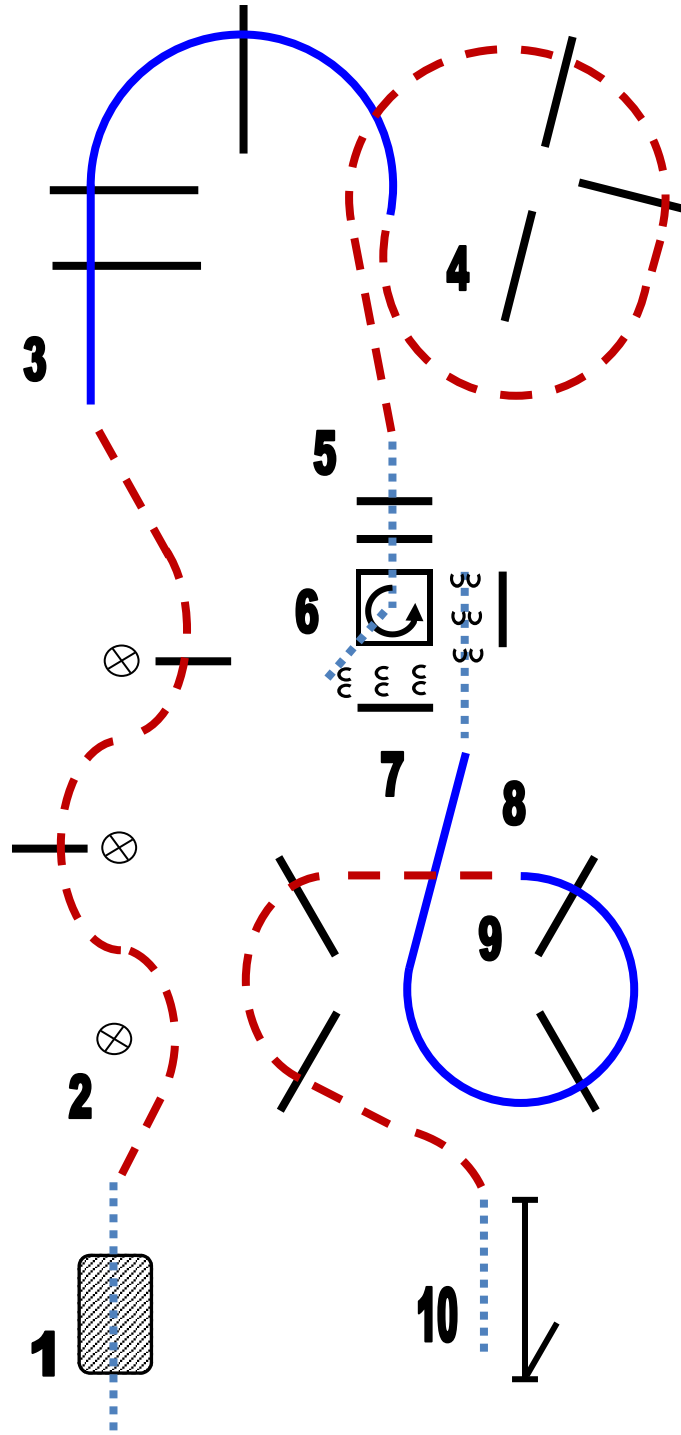

Bewerb 05 Trail Rookie

-
- | | |
|--------------------------------------|---------------------------------------|
| 1. walk to gate, open gate left hand | 6. jog over |
| 2. walk, jog over 4 poles | 7. walk over into box, turn left 315° |
| 3. walk over pole, box | 8. walk out over corner, back up |
| 4. jog over | 9. jog over 2 poles |
| 5. lope over left lead | 10. walk over bridge |

CWN-C Oberhofen am Irrsee/OÖ

AQHA All Novice mit Clinic

Bewerb 03 Führzügel Trail/Walk and trot

-
1. walk over bridge
 2. jog over
 3. walk over
 4. jog over
 5. walk out

CWN-C Oberhofen am Irrsee/OÖ

AQHA All Novice mit Clinic

Bewerb 06 Trail Amateur

1. walk over bridge

2. jog over

3. lope over right lead

4. jog over

5. walk into box

6. turn 315° left, walk out over corner

7. back up, walk out