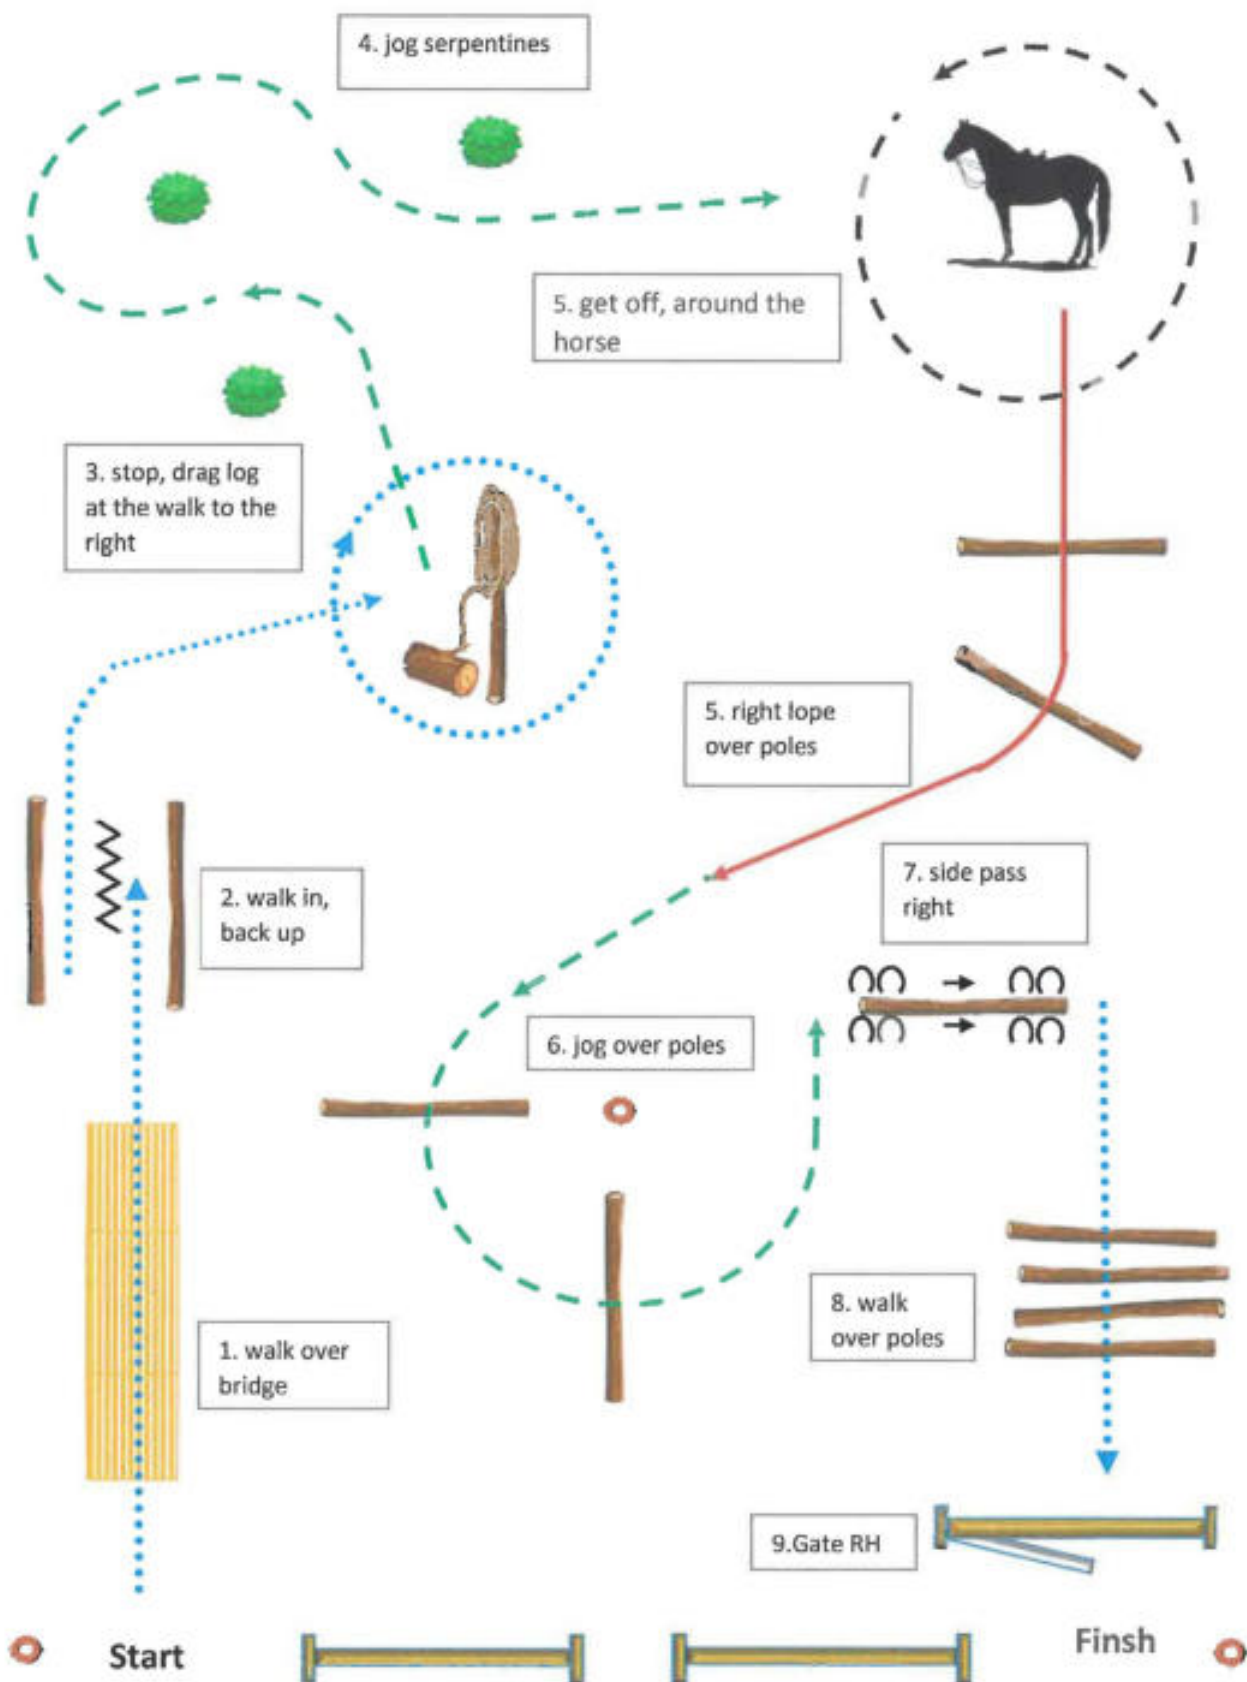

## Bewerbe 11 und 12

1. Walk to A.
2. At A trot towards B.
3. When halfway to B trot circle to the right followed by a trot circle to the left.
4. Continue the trot to B.
5. At B stop and back approximately one horse length.

Walk	-----
Trot	- - - - -
Extended Trot	— — — — —
Canter	—————
Leg Yield	
Lead Change	↙ ↘
Back	←←←←←
Marker	⊙ B
Sidepass	← ← ← ← ←
Hand Gallop	— — — — —

# Ranch Trail AMATEUR

Trailparcours by M. Heilmann

Bewerb 2

Walk/Schritt  
Stange

Jog/Trab

Lope/Galopp

Back up/Rückwärts

Sidepass/Seitwärts

Lead Change/Galoppwechsel

Marker erhöhte