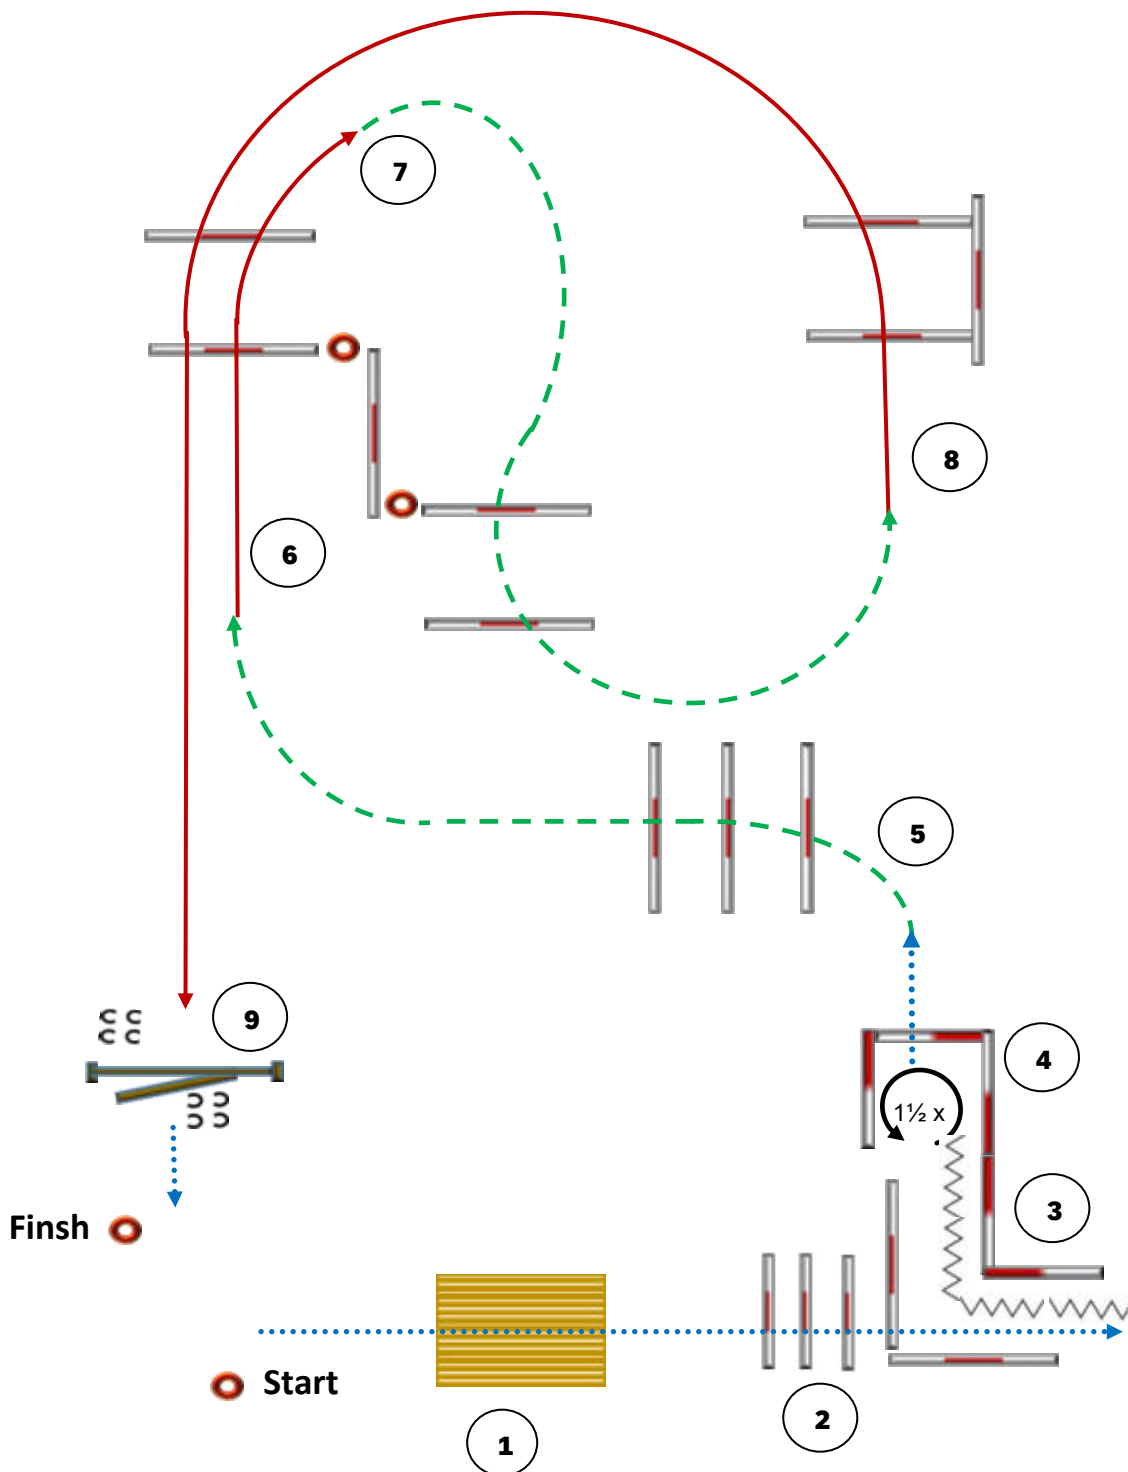

Walk/Schritt	Jog/Trab	Lope/Galopp	Back up/Rückwärts	Sidepass/Seitwärts	Lead Change/Galoppwechsel	Marker	erhöhte Stange

TRAIL (65)

Rookie

Trailparcours by M. Hexmann

- | | |
|---------------------------------|---------------------|
| 1. gate right hand | 6. back up |
| 2. right lope over poles | 7. walk over poles |
| 3. jog over poles | 8. walk over bridge |
| 4. left lope over poles | |
| 5. walk in box, 180° (½ x) left | |

Walk/Schritt	Jog/Trab	Lope/Galopp	Back up/Rückwärts	Sidepass/Seitwärts	Lead Change/Galoppwechsel	Marker	erhöhte Stange

TRAIL (66)

Youth

Trailparcours by M. Hexmann

1. gate right hand
2. right lope over poles
3. jog over poles
4. left lope over poles
5. walk in box, 180° (½ x) left

6. back up
7. walk over poles
8. walk over bridge

Walk/Schritt	Jog/Trab	Lope/Galopp	Back up/Rückwärts	Sidepass/Seitwärts	Lead Change/Galoppwechsel	Marker	erhöhte Stange

TRAIL (67)

Amateur

Trailparcours by M. Hexmann

1. walk over bridge
2. walk over poles
3. back up
4. 540° (1 ½ x) left, walk out
5. job over poles

6. right lope over poles
7. job over poles
8. left lope over poles
9. gate left hand

Walk/Schritt	Jog/Trab	Lope/Galopp	Back up/Rückwärts	Sidepass/Seitwärts	Lead Change/Galoppwechsel	Marker	erhöhte Stange