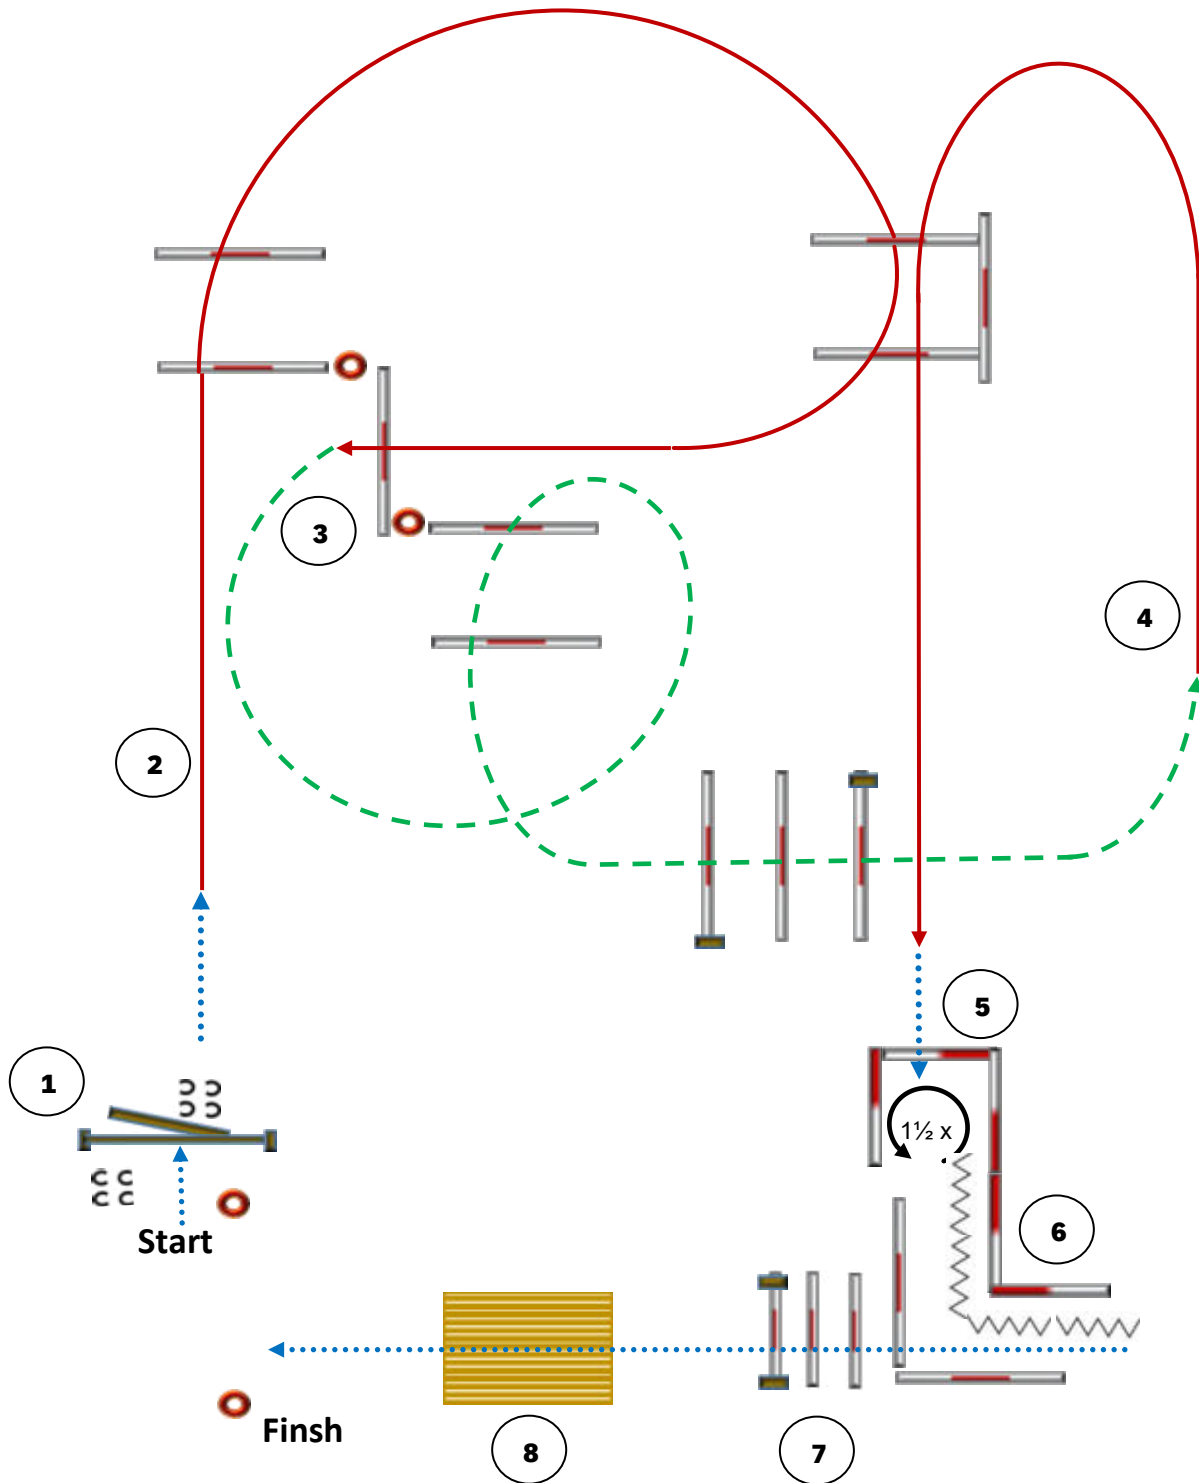

6. back up
7. walk over poles
8. walk over bridge

Walk/Schritt	Jog/Trab	Lope/Galopp	Back up/Rückwärts	Sidepass/Seitwärts	Lead Change/Galoppwechsel	Marker	erhöhte Stange

TRAIL (67)

Amateur

Trailparcours by M. Hexmann

1. walk over bridge
2. walk over poles
3. back up
4. 540° (1 ½ x) left, walk out
5. job over poles

6. right lope over poles
7. job over poles
8. left lope over poles
9. gate left hand

Walk/Schritt	Jog/Trab	Lope/Galopp	Back up/Rückwärts	Sidepass/Seitwärts	Lead Change/Galoppwechsel	Marker	erhöhte Stange

TRAIL (68)

Open

Trailparcours by M. Hexmann

- 1. gate right hand
- 2. right lope over poles
- 3. jog over poles
- 4. left lope over poles
- 5. walk in box, 540° (1 ½ x) left

- 6. back up
- 7. walk over poles
- 8. walk over bridge

Walk/Schritt	Jog/Trab	Lope/Galopp	Back up/Rückwärts	Sidepass/Seitwärts	Lead Change/Galoppwechsel	Marker	erhöhte Stange

TRAIL (69) in Hand Open

Trailparcours by M. Hexmann

1. walk over bridge
2. walk over poles
3. back up
4. walk in box, 90° (1/4 x) right, walk out
5. jog over poles
6. walk over poles
7. jog
8. gate left hand