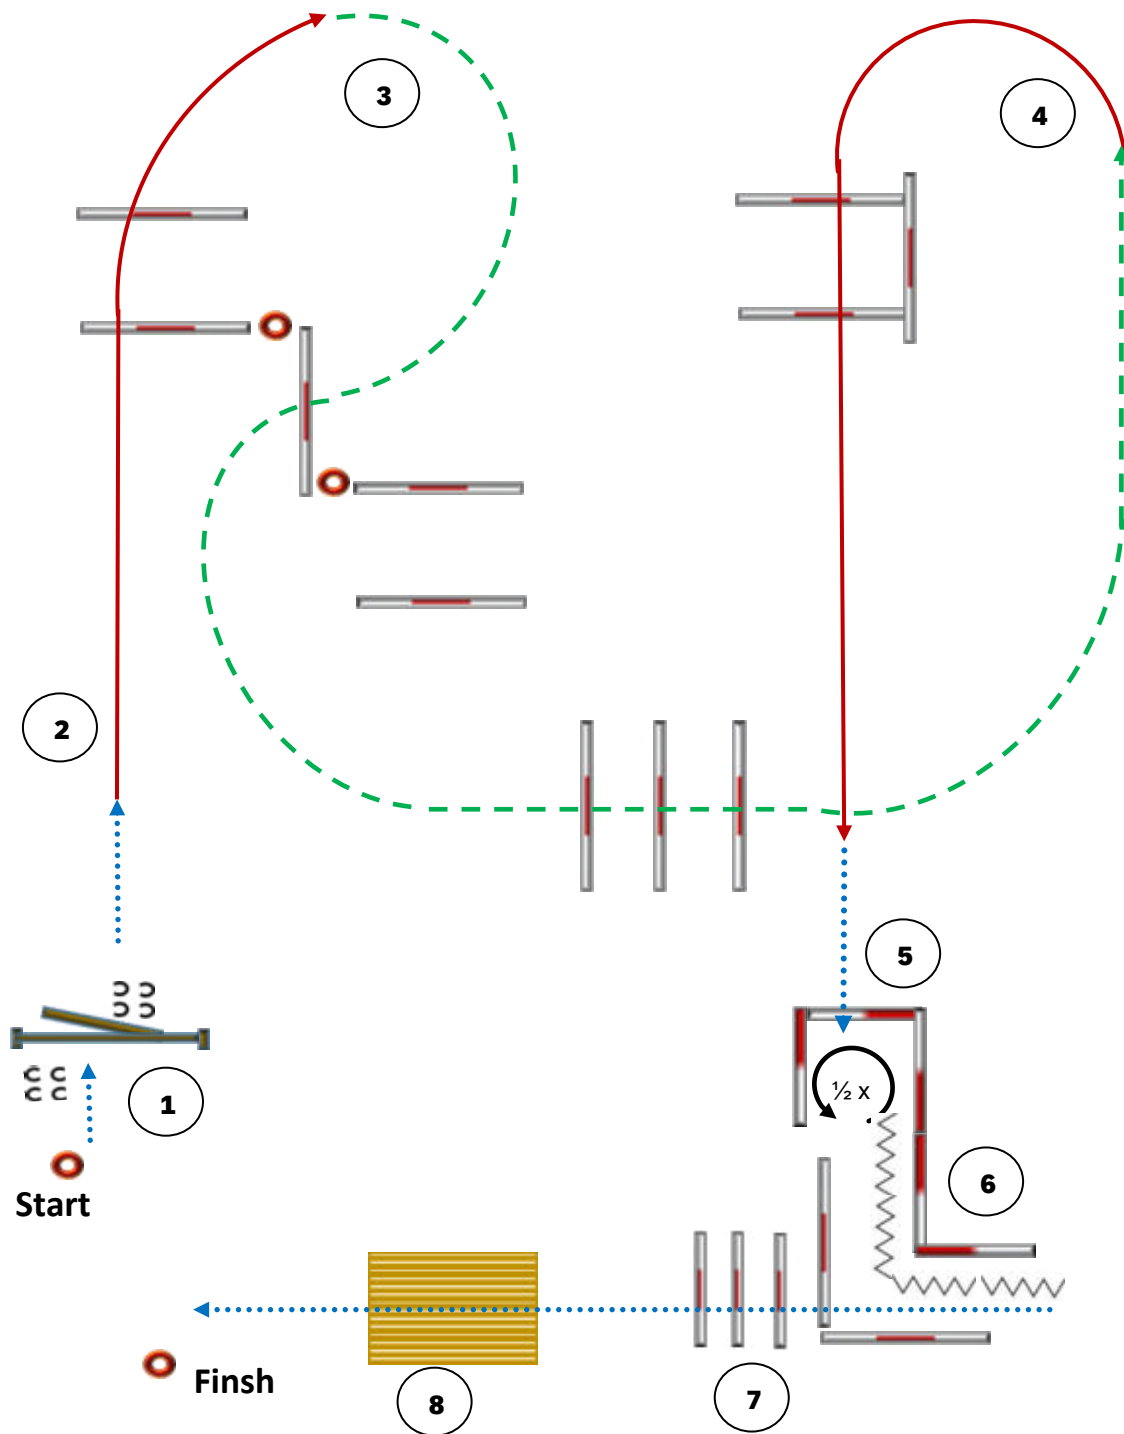

Walk/Schritt	Jog/Trab	Lope/Galopp	Back up/Rückwärts	Sidepass/Seitwärts	Lead Change/Galoppwechsel	Marker	erhöhte Stange

TRAIL (06)

Amateur

Trailparcours by M. Hexmann

- | | |
|--|-------------------------------|
| 1. walk in box, 630° (1 $\frac{3}{4}$ x) right | 6. jog over poles |
| 2. walk over poles | 7. right lope over poles |
| 3. back up | 8. jog over poles |
| 4. gate right hand | 9. walk over poles and bridge |
| 5. walk, left lope over poles | 10. walk over poles |

Walk/Schritt	Jog/Trab	Lope/Galopp	Back up/Rückwärts	Sidepass/Seitwärts	Lead Change/Galoppwechsel	Marker	erhöhte Stange

TRAIL (07)

Open

Trailparcours by M. Hexmann

- | | |
|--|--------------------------|
| 1. walk over bridge | 6. left lope over poles |
| 2. walk over poles | 7. jog over poles |
| 3. back up | 8. right lope over poles |
| 4. gate right hand | 9. jog |
| 5. walk in box, 720° (2x) left, walk out | |

Walk/Schritt	Jog/Trab	Lope/Galopp	Back up/Rückwärts	Sidepass/Seitwärts	Lead Change/Galoppwechsel	Marker	erhöhte Stange

TRAIL (65)

Rookie

Trailparcours by M. Hexmann

- | | |
|---------------------------------|---------------------|
| 1. gate right hand | 6. back up |
| 2. right lope over poles | 7. walk over poles |
| 3. jog over poles | 8. walk over bridge |
| 4. left lope over poles | |
| 5. walk in box, 180° (½ x) left | |

Walk/Schritt	Jog/Trab	Lope/Galopp	Back up/Rückwärts	Sidepass/Seitwärts	Lead Change/Galoppwechsel	Marker	erhöhte Stange

TRAIL (66)

Youth

Trailparcours by M. Hexmann

1. gate right hand
2. right lope over poles
3. jog over poles
4. left lope over poles
5. walk in box, 180° (½ x) left