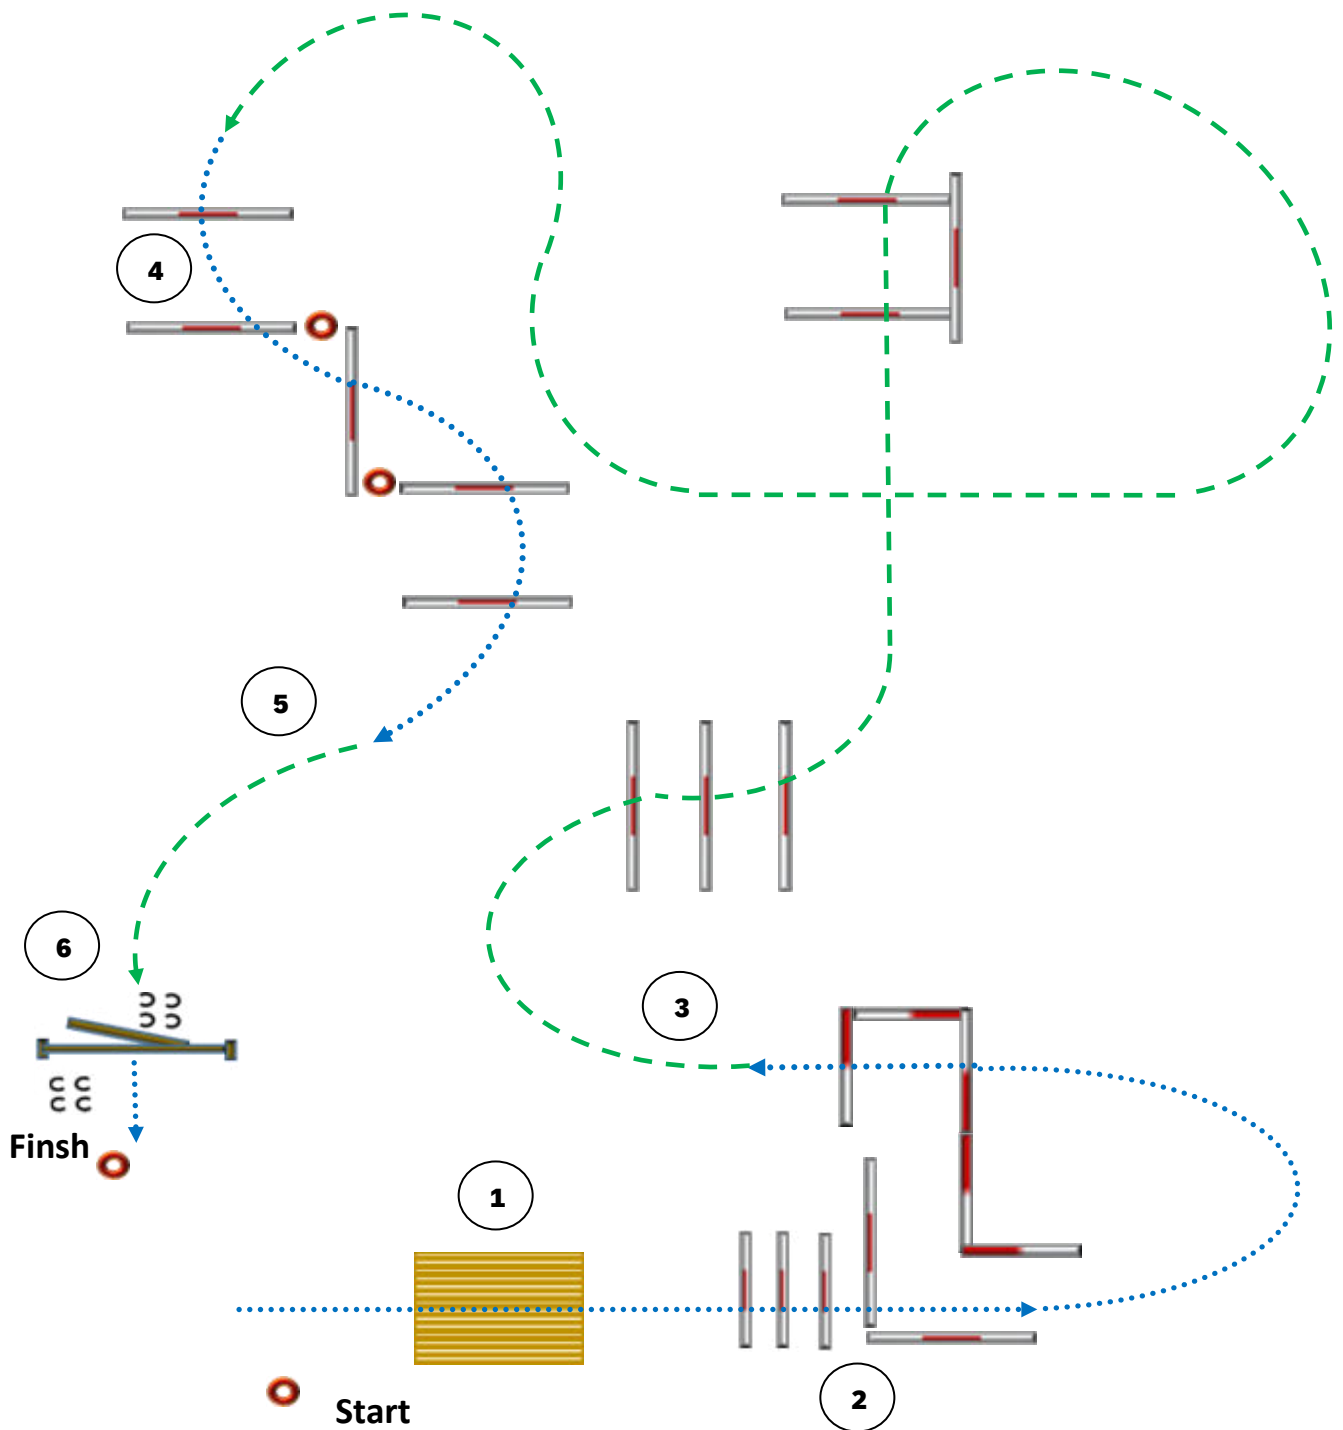

1. walk over bridge
2. walk over poles
3. back up
4. 540° (1 ½ x) left, walk out
5. job over poles

6. right lope over poles
7. job over poles
8. left lope over poles
9. gate left hand

Walk/Schritt	Jog/Trab	Lope/Galopp	Back up/Rückwärts	Sidepass/Seitwärts	Lead Change/Galoppwechsel	Marker	erhöhte Stange

TRAIL (68)

Open

Trailparcours by M. Hexmann

- 1. gate right hand
- 2. right lope over poles
- 3. jog over poles
- 4. left lope over poles
- 5. walk in box, 540° (1 ½ x) left

- 6. back up
- 7. walk over poles
- 8. walk over bridge

Walk/Schritt	Jog/Trab	Lope/Galopp	Back up/Rückwärts	Sidepass/Seitwärts	Lead Change/Galoppwechsel	Marker	erhöhte Stange

TRAIL (69) in Hand Open

Trailparcours by M. Hexmann

1. walk over bridge
2. walk over poles
3. back up
4. walk in box, 90° (1/4 x) right, walk out
5. jog over poles
6. walk over poles
7. jog
8. gate left hand

Walk/Schritt	Jog/Trab	Lope/Galopp	Back up/Rückwärts	Sidepass/Seitwärts	Lead Change/Galoppwechsel	Marker	erhöhte Stange

TRAIL (70)

Führzügeltrail

Trailparcours by M. Hexmann

1. walk over bridge
2. walk over poles
3. jog over poles
4. walk over poles
5. jog
6. gate left hand