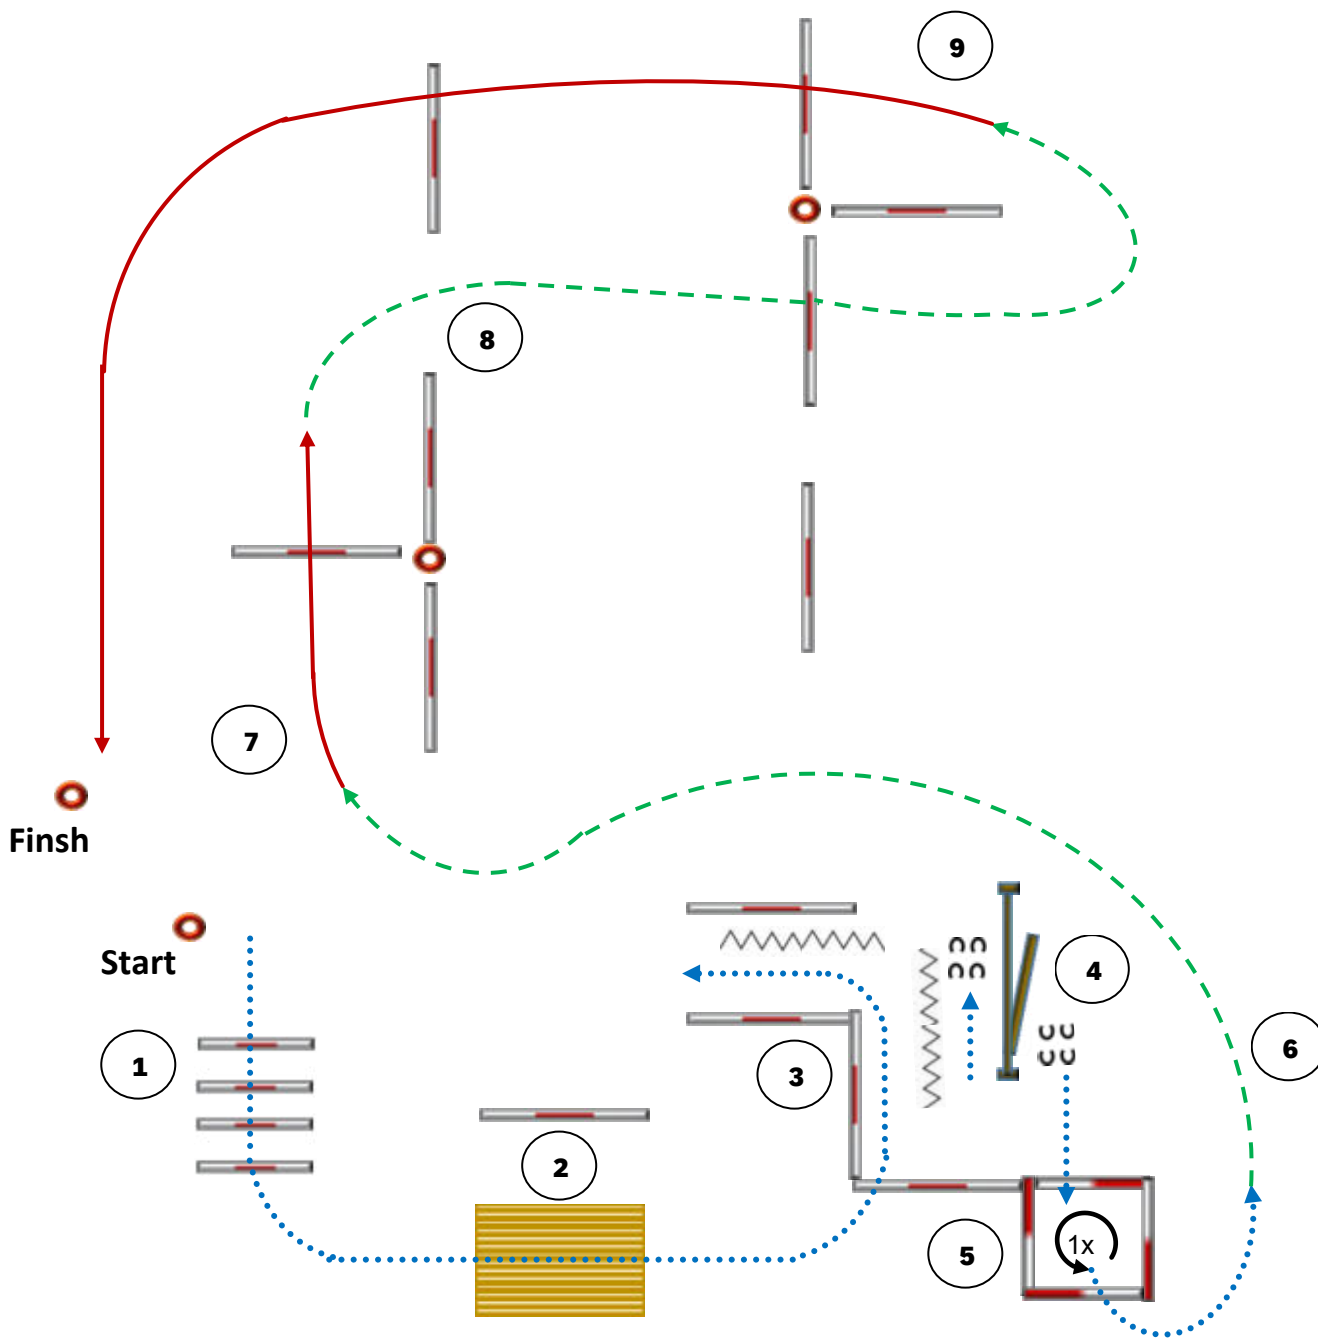

Walk/Schritt	Jog/Trab	Lope/Galopp	Back up/Rückwärts	Sidepass/Seitwärts	Lead Change/Galoppwechsel	Marker	erhöhte Stange

TRAIL (02) Novice Amateur AQHA

Trailparcours by M. Hexmann

- | | |
|-------------------------------------|--------------------------|
| 1. walk over bridge | 6. jog over poles |
| 2. walk over poles | 7. right lope over poles |
| 3. back up | 8. jog over poles |
| 4. gate right hand | 9. left lope over poles |
| 5. walk in box, 360° left, walk out | 10. jog over poles |

Walk/Schritt	Jog/Trab	Lope/Galopp	Back up/Rückwärts	Sidepass/Seitwärts	Lead Change/Galoppwechsel	Marker	erhöhte Stange

TRAIL (03) Führzügeltrail

Trailparcours by M. Hexmann

1. walk over poles
2. walk over bridge
3. walk over poles
4. jog over poles
5. walk, gate left hand
6. 180° right
7. walk over poles

Walk/Schritt	Jog/Trab	Lope/Galopp	Back up/Rückwärts	Sidepass/Seitwärts	Lead Change/Galoppwechsel	Marker	erhöhte Stange

TRAIL (04)

Youth

Trailparcours by M. Hexmann

- | | |
|-------------------------------------|-------------------------------|
| 1. walk over poles | 6. jog |
| 2. walk over bridge | 7. right lope over poles |
| 3. walk, back up, walk | 8. jog over poles |
| 4. gate right hand | 9. left lope over poles, stop |
| 5. walk in box, 360° left, walk out | |

Walk/Schritt	Jog/Trab	Lope/Galopp	Back up/Rückwärts	Sidepass/Seitwärts	Lead Change/Galoppwechsel	Marker	erhöhte Stange

TRAIL (05)

Rookie

Trailparcours by M. Hexmann

- | | |
|-------------------------------------|-------------------------------|
| 1. walk over bridge | 6. jog over poles |
| 2. walk over poles | 7. right lope over poles |
| 3. back up | 8. jog over poles |
| 4. walk, gate right hand | 9. left lope over poles, stop |
| 5. walk in box, 360° left, walk out | |