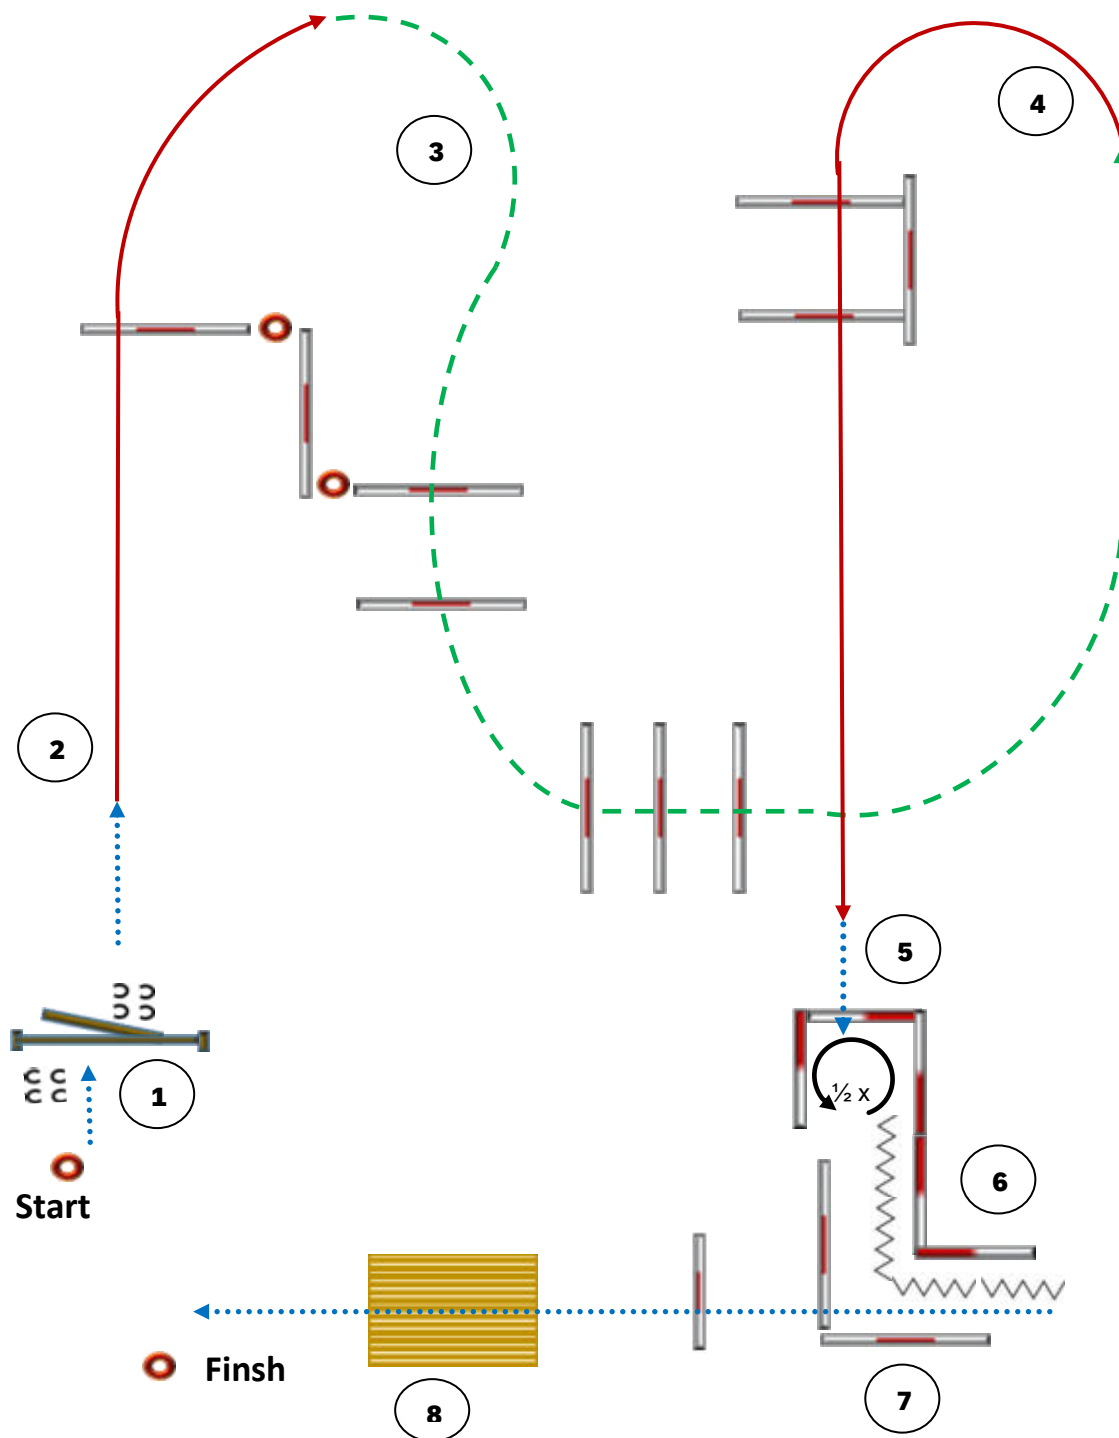

Walk/Schritt	Jog/Trab	Lope/Galopp	Back up/Rückwärts	Sidepass/Seitwärts	Lead Change/Galoppwechsel	Marker	erhöhte Stange

TRAIL (07)

Open

Trailparcours by M. Hexmann

- | | |
|--|--------------------------|
| 1. walk over bridge | 6. left lope over poles |
| 2. walk over poles | 7. jog over poles |
| 3. back up | 8. right lope over poles |
| 4. gate right hand | 9. jog |
| 5. walk in box, 720° (2x) left, walk out | |

Walk/Schritt	Jog/Trab	Lope/Galopp	Back up/Rückwärts	Sidepass/Seitwärts	Lead Change/Galoppwechsel	Marker	erhöhte Stange

TRAIL (65)

Rookie

Trailparcours by M. Hexmann

- | | |
|---------------------------------|---------------------|
| 1. gate right hand | 6. back up |
| 2. right lope over poles | 7. walk over poles |
| 3. jog over poles | 8. walk over bridge |
| 4. left lope over poles | |
| 5. walk in box, 180° (½ x) left | |

Walk/Schritt	Jog/Trab	Lope/Galopp	Back up/Rückwärts	Sidepass/Seitwärts	Lead Change/Galoppwechsel	Marker	erhöhte Stange

TRAIL (66)

Youth

Trailparcours by M. Hexmann

1. gate right hand
2. right lope over poles
3. jog over poles
4. left lope over poles
5. walk in box, 180° (½ x) left

1. walk over bridge
2. walk over poles
3. back up
4. 540° (1 ½ x) left, walk out
5. job over poles

6. right lope over poles
7. job over poles
8. left lope over poles
9. gate left hand

Walk/Schritt	Jog/Trab	Lope/Galopp	Back up/Rückwärts	Sidepass/Seitwärts	Lead Change/Galoppwechsel	Marker	erhöhte Stange