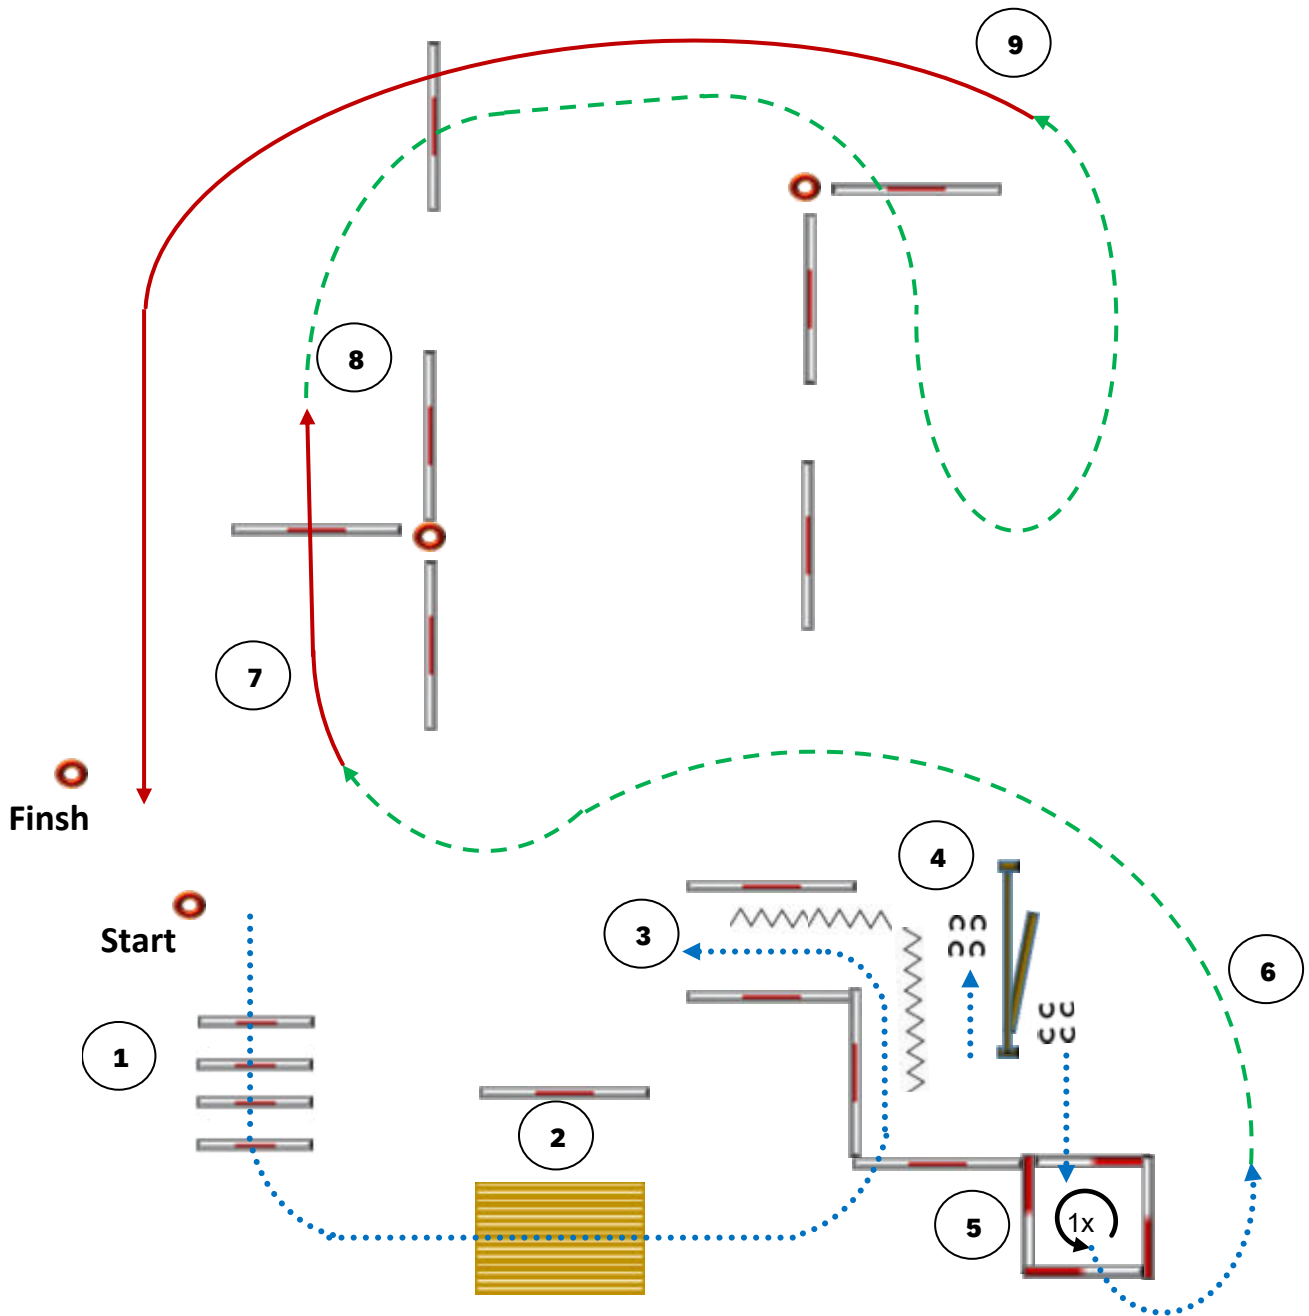

TRAIL (01)

Novice Youth

AQHA

Trailparcours by M. Hexmann

- | | |
|-------------------------------------|-------------------------------|
| 1. walk over poles | 6. jog |
| 2. walk over bridge | 7. right lope over poles |
| 3. walk in, back up | 8. jog over poles |
| 4. gate right hand | 9. left lope over poles, stop |
| 5. walk in box, 360° left, walk out | |

Walk/Schritt	Jog/Trab	Lope/Galopp	Back up/Rückwärts	Sidepass/Seitwärts	Lead Change/Galoppwechsel	Marker	erhöhte Stange

TRAIL (02) Novice Amateur AQHA

Trailparcours by M. Hexmann

- | | |
|-------------------------------------|--------------------------|
| 1. walk over bridge | 6. jog over poles |
| 2. walk over poles | 7. right lope over poles |
| 3. back up | 8. jog over poles |
| 4. gate right hand | 9. left lope over poles |
| 5. walk in box, 360° left, walk out | 10. jog over poles |

Walk/Schritt	Jog/Trab	Lope/Galopp	Back up/Rückwärts	Sidepass/Seitwärts	Lead Change/Galoppwechsel	Marker	erhöhte Stange

TRAIL (03) Führzügeltrail

Trailparcours by M. Hexmann

1. walk over poles
2. walk over bridge
3. walk over poles
4. jog over poles
5. walk, gate left hand
6. 180° right
7. walk over poles

Walk/Schritt	Jog/Trab	Lope/Galopp	Back up/Rückwärts	Sidepass/Seitwärts	Lead Change/Galoppwechsel	Marker	erhöhte Stange

TRAIL (04)

Youth

Trailparcours by M. Hexmann

- | | |
|-------------------------------------|-------------------------------|
| 1. walk over poles | 6. jog |
| 2. walk over bridge | 7. right lope over poles |
| 3. walk, back up, walk | 8. jog over poles |
| 4. gate right hand | 9. left lope over poles, stop |
| 5. walk in box, 360° left, walk out | |