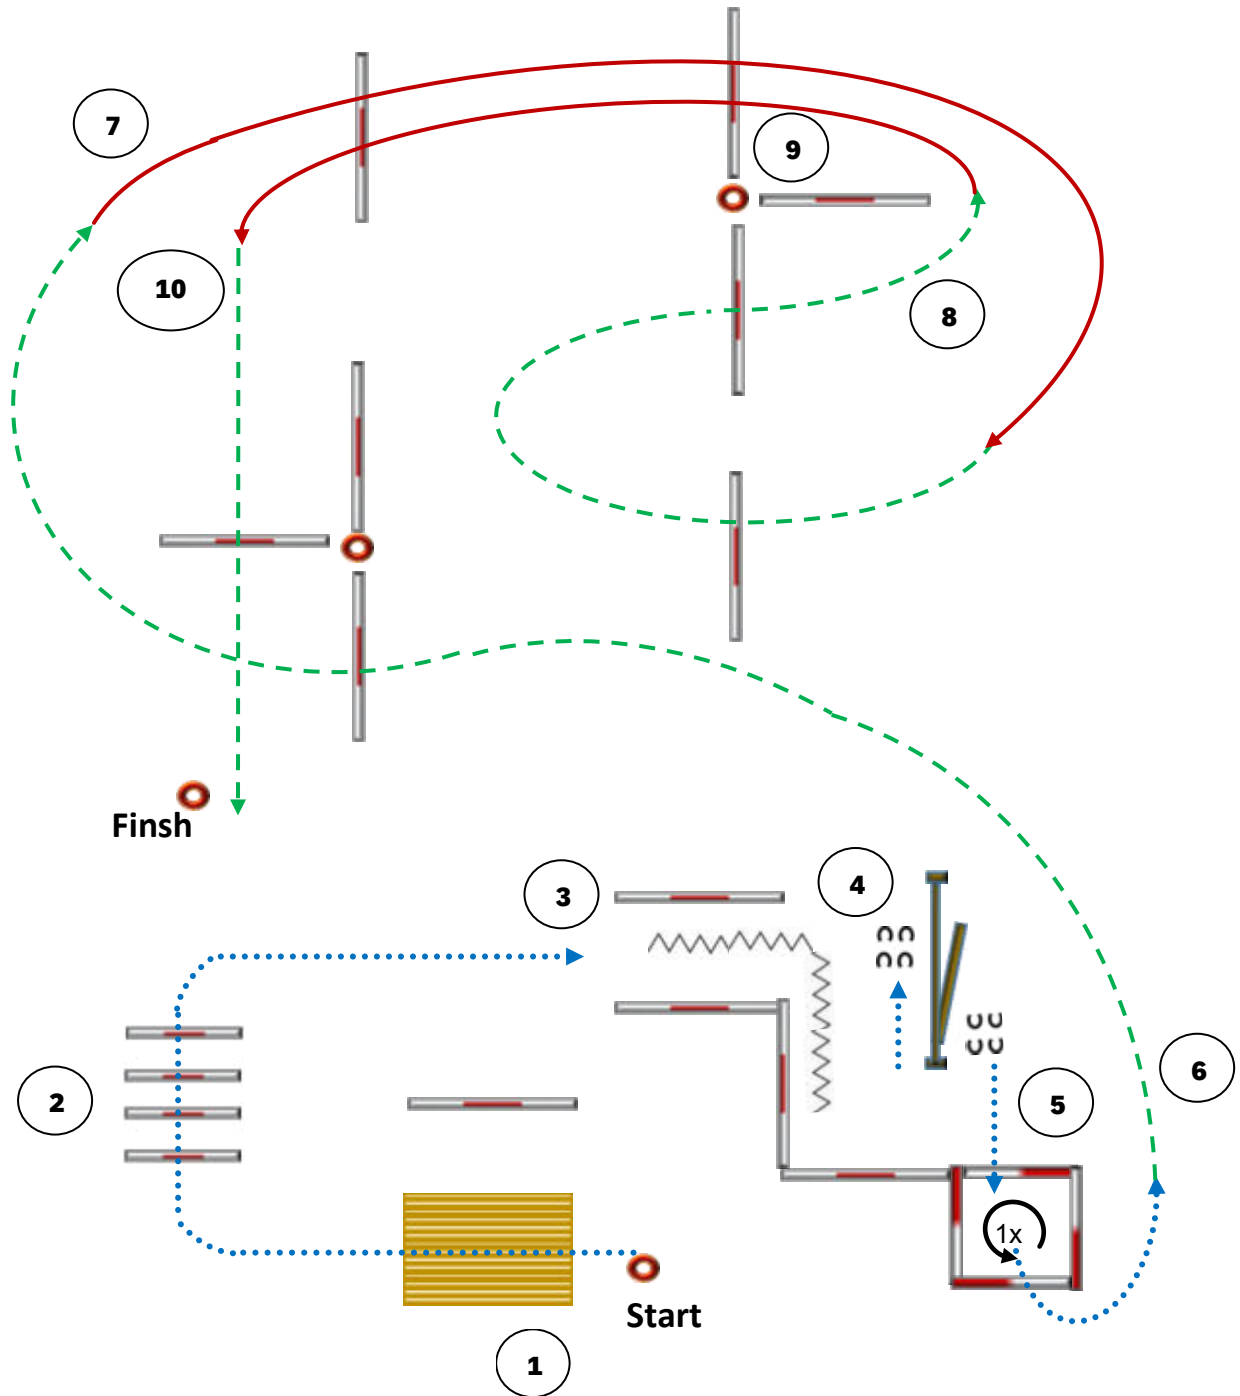

TRAIL (01)

Novice Youth

AQHA

Trailparcours by M. Hexmann

- | | |
|-------------------------------------|-------------------------------|
| 1. walk over poles | 6. jog |
| 2. walk over bridge | 7. right lope over poles |
| 3. walk in, back up | 8. jog over poles |
| 4. gate right hand | 9. left lope over poles, stop |
| 5. walk in box, 360° left, walk out | |

Walk/Schritt	Jog/Trab	Lope/Galopp	Back up/Rückwärts	Sidepass/Seitwärts	Lead Change/Galoppwechsel	Marker	erhöhte Stange

TRAIL (02) Novice Amateur AQHA

Trailparcours by M. Hexmann

- | | |
|-------------------------------------|--------------------------|
| 1. walk over bridge | 6. jog over poles |
| 2. walk over poles | 7. right lope over poles |
| 3. back up | 8. jog over poles |
| 4. gate right hand | 9. left lope over poles |
| 5. walk in box, 360° left, walk out | 10. jog over poles |

Walk/Schritt	Jog/Trab	Lope/Galopp	Back up/Rückwärts	Sidepass/Seitwärts	Lead Change/Galoppwechsel	Marker	erhöhte Stange

TRAIL (03) Führzügeltrail

Trailparcours by M. Hexmann

1. walk over poles
2. walk over bridge
3. walk over poles
4. jog over poles
5. walk, gate left hand
6. 180° right
7. walk over poles

Walk/Schritt	Jog/Trab	Lope/Galopp	Back up/Rückwärts	Sidepass/Seitwärts	Lead Change/Galoppwechsel	Marker	erhöhte Stange

TRAIL (04)

Youth

Trailparcours by M. Hexmann

- | | |
|-------------------------------------|-------------------------------|
| 1. walk over poles | 6. jog |
| 2. walk over bridge | 7. right lope over poles |
| 3. walk, back up, walk | 8. jog over poles |
| 4. gate right hand | 9. left lope over poles, stop |
| 5. walk in box, 360° left, walk out | |