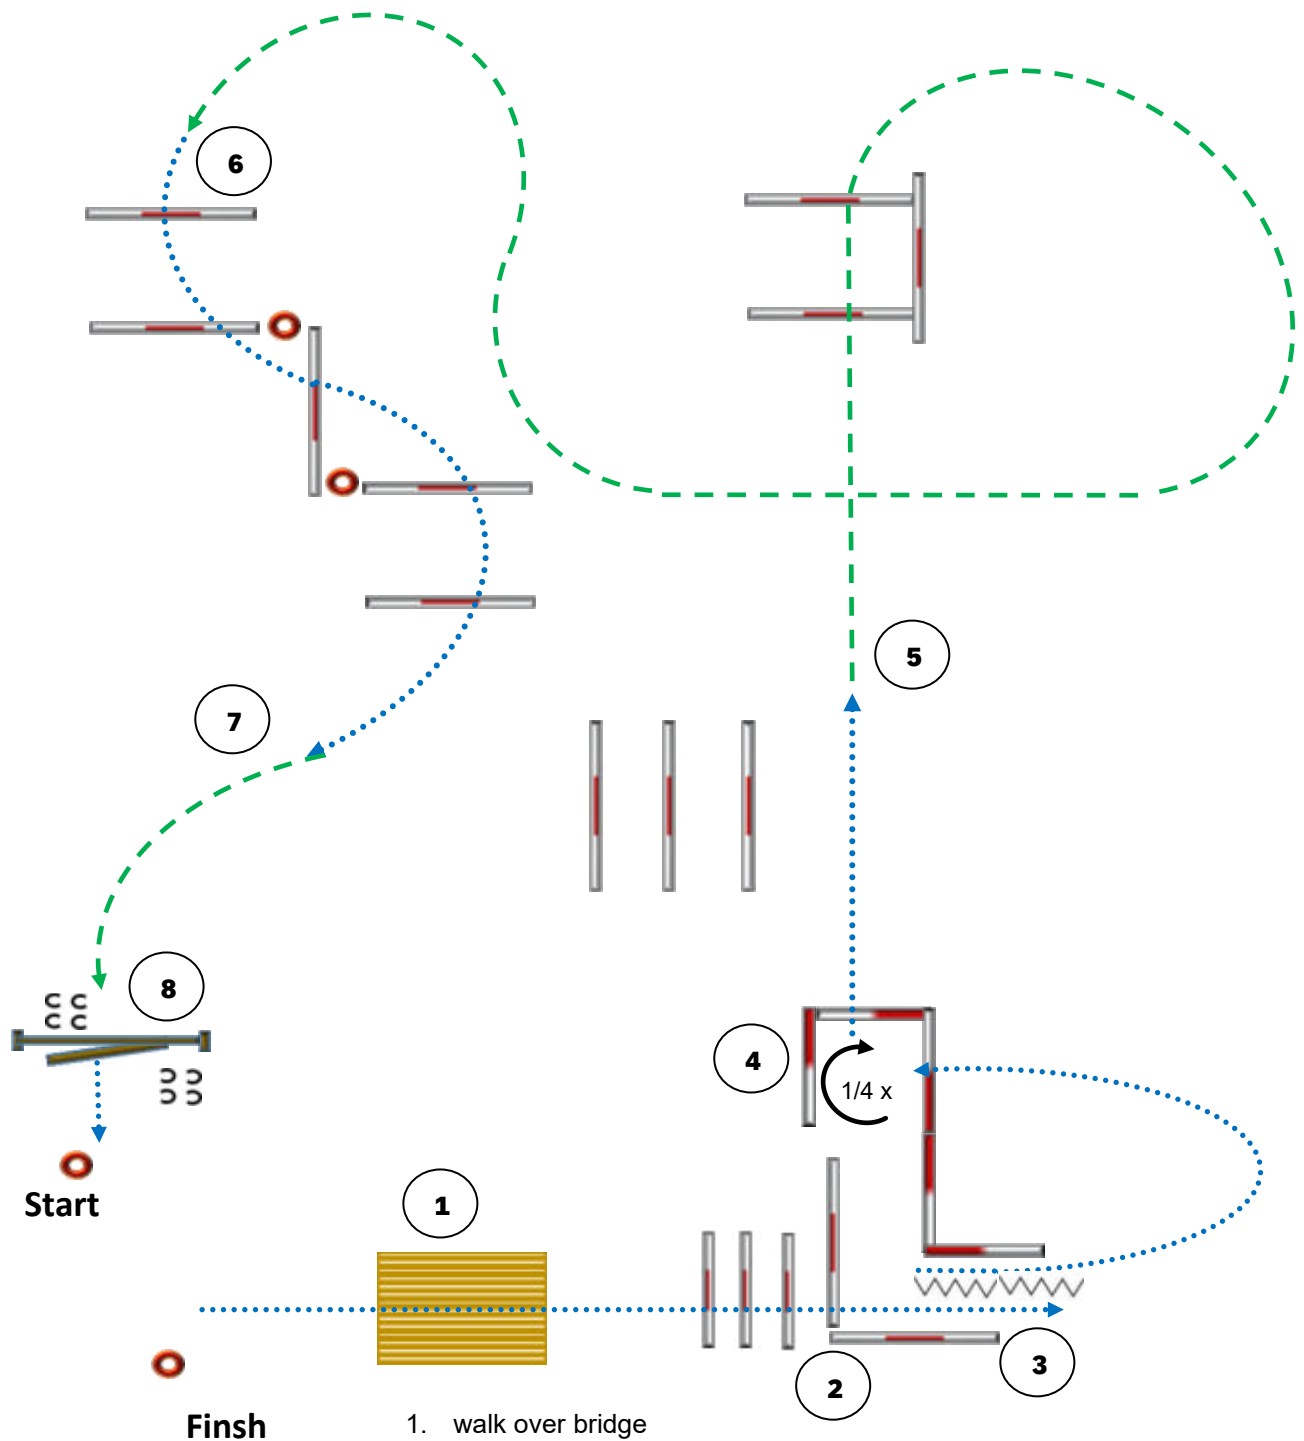

1. walk over bridge
2. walk over poles
3. back up
4. 540° (1 ½ x) left, walk out
5. job over poles

6. right lope over poles
7. job over poles
8. left lope over poles
9. gate left hand

Walk/Schritt	Jog/Trab	Lope/Galopp	Back up/Rückwärts	Sidepass/Seitwärts	Lead Change/Galoppwechsel	Marker	erhöhte Stange

TRAIL (68)

Open

Trailparcours by M. Hexmann

- 1. gate right hand
- 2. right lope over poles
- 3. jog over poles
- 4. left lope over poles
- 5. walk in box, 540° (1 ½ x) left

- 6. back up
- 7. walk over poles
- 8. walk over bridge

Walk/Schritt	Jog/Trab	Lope/Galopp	Back up/Rückwärts	Sidepass/Seitwärts	Lead Change/Galoppwechsel	Marker	erhöhte Stange

TRAIL (69) in Hand Open

Trailparcours by M. Hexmann

1. walk over bridge
2. walk over poles
3. back up
4. walk in box, 90° (1/4 x) right, walk out
5. jog over poles
6. walk over poles
7. jog
8. gate left hand

Walk/Schritt	Jog/Trab	Lope/Galopp	Back up/Rückwärts	Sidepass/Seitwärts	Lead Change/Galoppwechsel	Marker	erhöhte Stange

TRAIL (70)

Führzügeltrail

Trailparcours by M. Hexmann

1. walk over bridge
2. walk over poles
3. jog over poles
4. walk over poles
5. jog
6. gate left hand