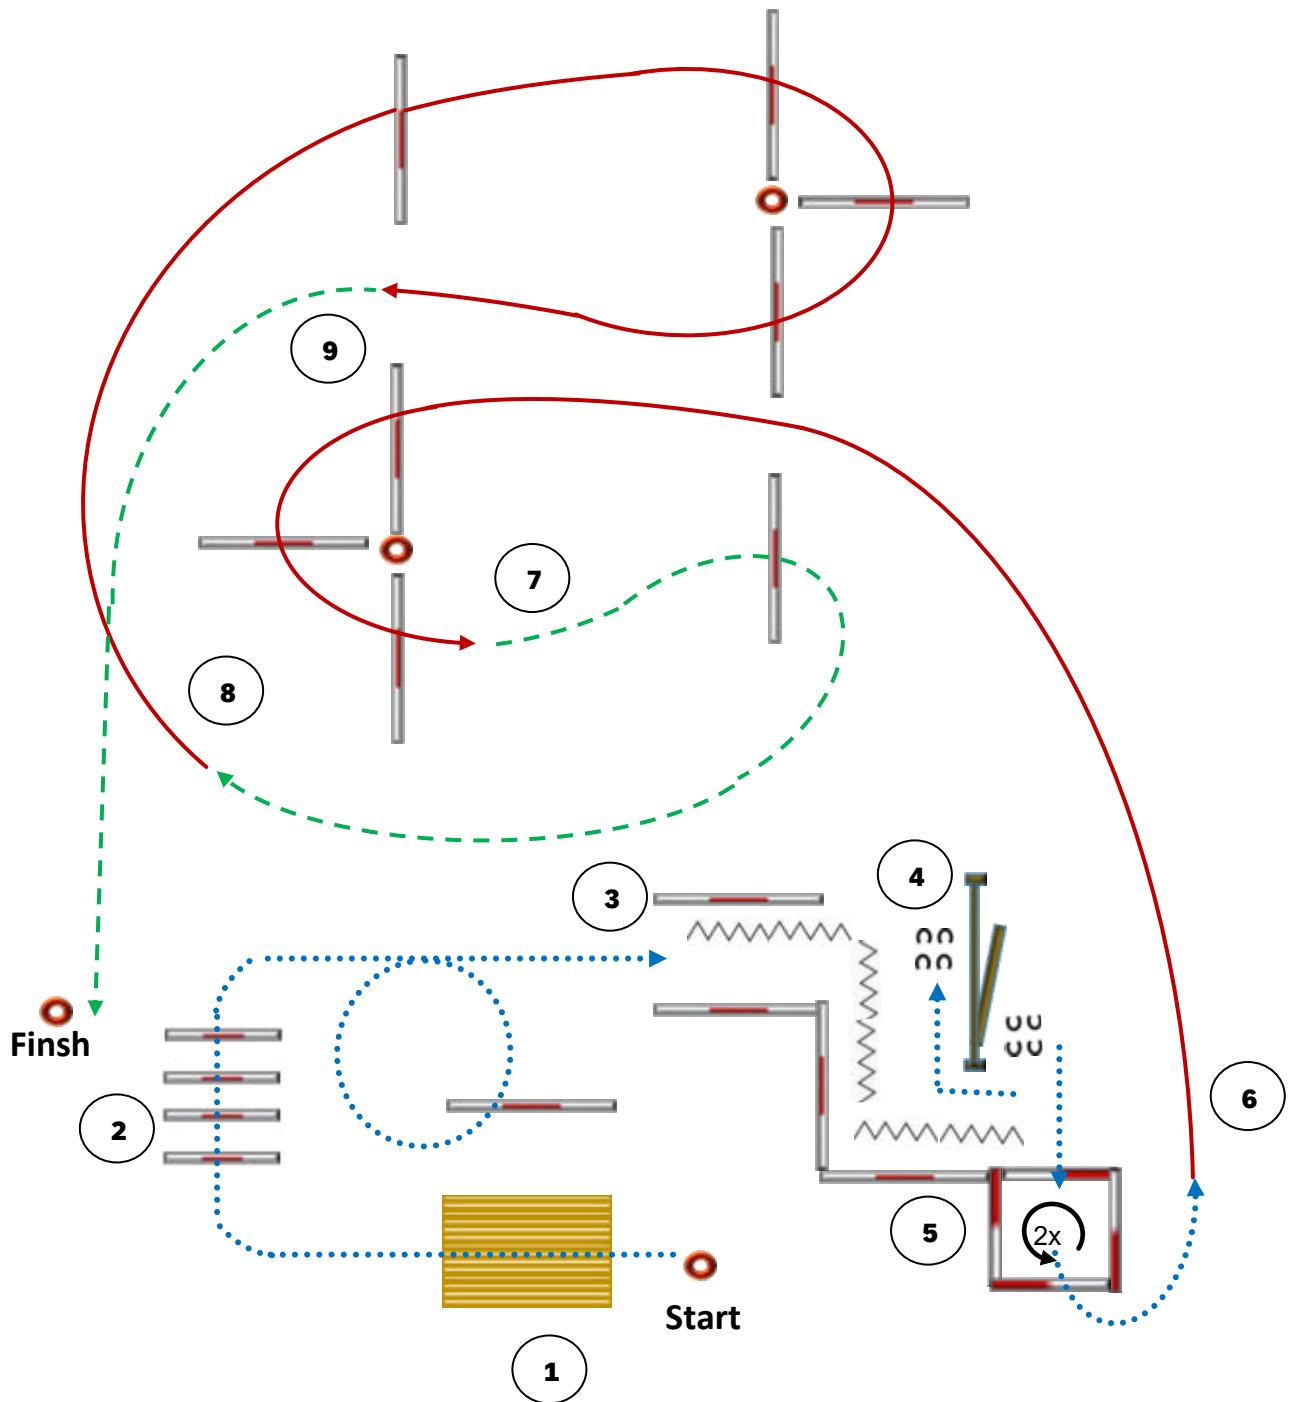

Walk/Schritt	Jog/Trab	Lope/Galopp	Back up/Rückwärts	Sidepass/Seitwärts	Lead Change/Galoppwechsel	Marker	erhöhte Stange

TRAIL (05)

Rookie

Trailparcours by M. Hexmann

- | | |
|-------------------------------------|-------------------------------|
| 1. walk over bridge | 6. jog over poles |
| 2. walk over poles | 7. right lope over poles |
| 3. back up | 8. jog over poles |
| 4. walk, gate right hand | 9. left lope over poles, stop |
| 5. walk in box, 360° left, walk out | |

Walk/Schritt	Jog/Trab	Lope/Galopp	Back up/Rückwärts	Sidepass/Seitwärts	Lead Change/Galoppwechsel	Marker	erhöhte Stange

TRAIL (06)

Amateur

Trailparcours by M. Hexmann

- | | |
|--|-------------------------------|
| 1. walk in box, 630° (1 $\frac{3}{4}$ x) right | 6. jog over poles |
| 2. walk over poles | 7. right lope over poles |
| 3. back up | 8. jog over poles |
| 4. gate right hand | 9. walk over poles and bridge |
| 5. walk, left lope over poles | 10. walk over poles |

Walk/Schritt	Jog/Trab	Lope/Galopp	Back up/Rückwärts	Sidepass/Seitwärts	Lead Change/Galoppwechsel	Marker	erhöhte Stange

TRAIL (07)

Open

Trailparcours by M. Hexmann

- | | |
|--|--------------------------|
| 1. walk over bridge | 6. left lope over poles |
| 2. walk over poles | 7. jog over poles |
| 3. back up | 8. right lope over poles |
| 4. gate right hand | 9. jog |
| 5. walk in box, 720° (2x) left, walk out | |

Walk/Schritt	Jog/Trab	Lope/Galopp	Back up/Rückwärts	Sidepass/Seitwärts	Lead Change/Galoppwechsel	Marker	erhöhte Stange

TRAIL (65)

Rookie

Trailparcours by M. Hexmann

- | | |
|---------------------------------|---------------------|
| 1. gate right hand | 6. back up |
| 2. right lope over poles | 7. walk over poles |
| 3. jog over poles | 8. walk over bridge |
| 4. left lope over poles | |
| 5. walk in box, 180° (½ x) left | |