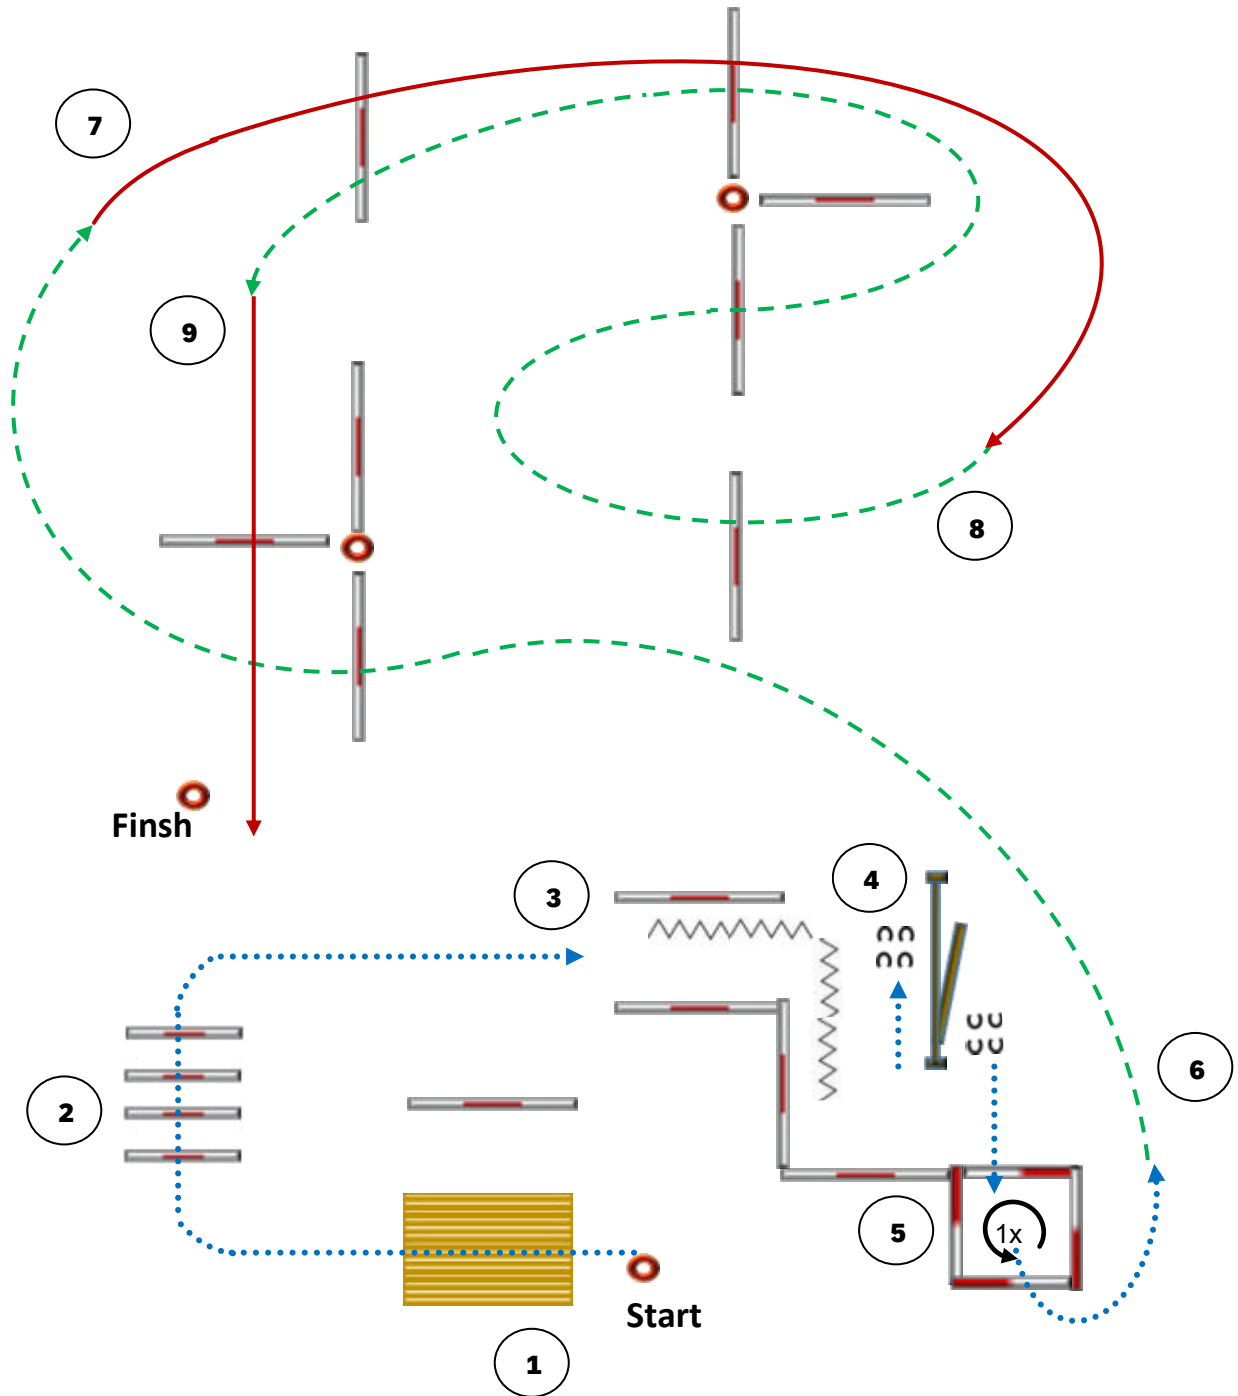

Walk/Schritt	Jog/Trab	Lope/Galopp	Back up/Rückwärts	Sidepass/Seitwärts	Lead Change/Galoppwechsel	Marker	erhöhte Stange

TRAIL (03) Führzügeltrail

Trailparcours by M. Hexmann

1. walk over poles
2. walk over bridge
3. walk over poles
4. jog over poles
5. walk, gate left hand
6. 180° right
7. walk over poles

Walk/Schritt	Jog/Trab	Lope/Galopp	Back up/Rückwärts	Sidepass/Seitwärts	Lead Change/Galoppwechsel	Marker	erhöhte Stange

TRAIL (04)

Youth

Trailparcours by M. Hexmann

- | | |
|-------------------------------------|-------------------------------|
| 1. walk over poles | 6. jog |
| 2. walk over bridge | 7. right lope over poles |
| 3. walk, back up, walk | 8. jog over poles |
| 4. gate right hand | 9. left lope over poles, stop |
| 5. walk in box, 360° left, walk out | |

Walk/Schritt	Jog/Trab	Lope/Galopp	Back up/Rückwärts	Sidepass/Seitwärts	Lead Change/Galoppwechsel	Marker	erhöhte Stange

TRAIL (05)

Rookie

Trailparcours by M. Hexmann

- | | |
|-------------------------------------|-------------------------------|
| 1. walk over bridge | 6. jog over poles |
| 2. walk over poles | 7. right lope over poles |
| 3. back up | 8. jog over poles |
| 4. walk, gate right hand | 9. left lope over poles, stop |
| 5. walk in box, 360° left, walk out | |

Walk/Schritt	Jog/Trab	Lope/Galopp	Back up/Rückwärts	Sidepass/Seitwärts	Lead Change/Galoppwechsel	Marker	erhöhte Stange

TRAIL (06)

Amateur

Trailparcours by M. Hexmann

- | | |
|--|-------------------------------|
| 1. walk in box, 630° (1 $\frac{3}{4}$ x) right | 6. jog over poles |
| 2. walk over poles | 7. right lope over poles |
| 3. back up | 8. jog over poles |
| 4. gate right hand | 9. walk over poles and bridge |
| 5. walk, left lope over poles | 10. walk over poles |