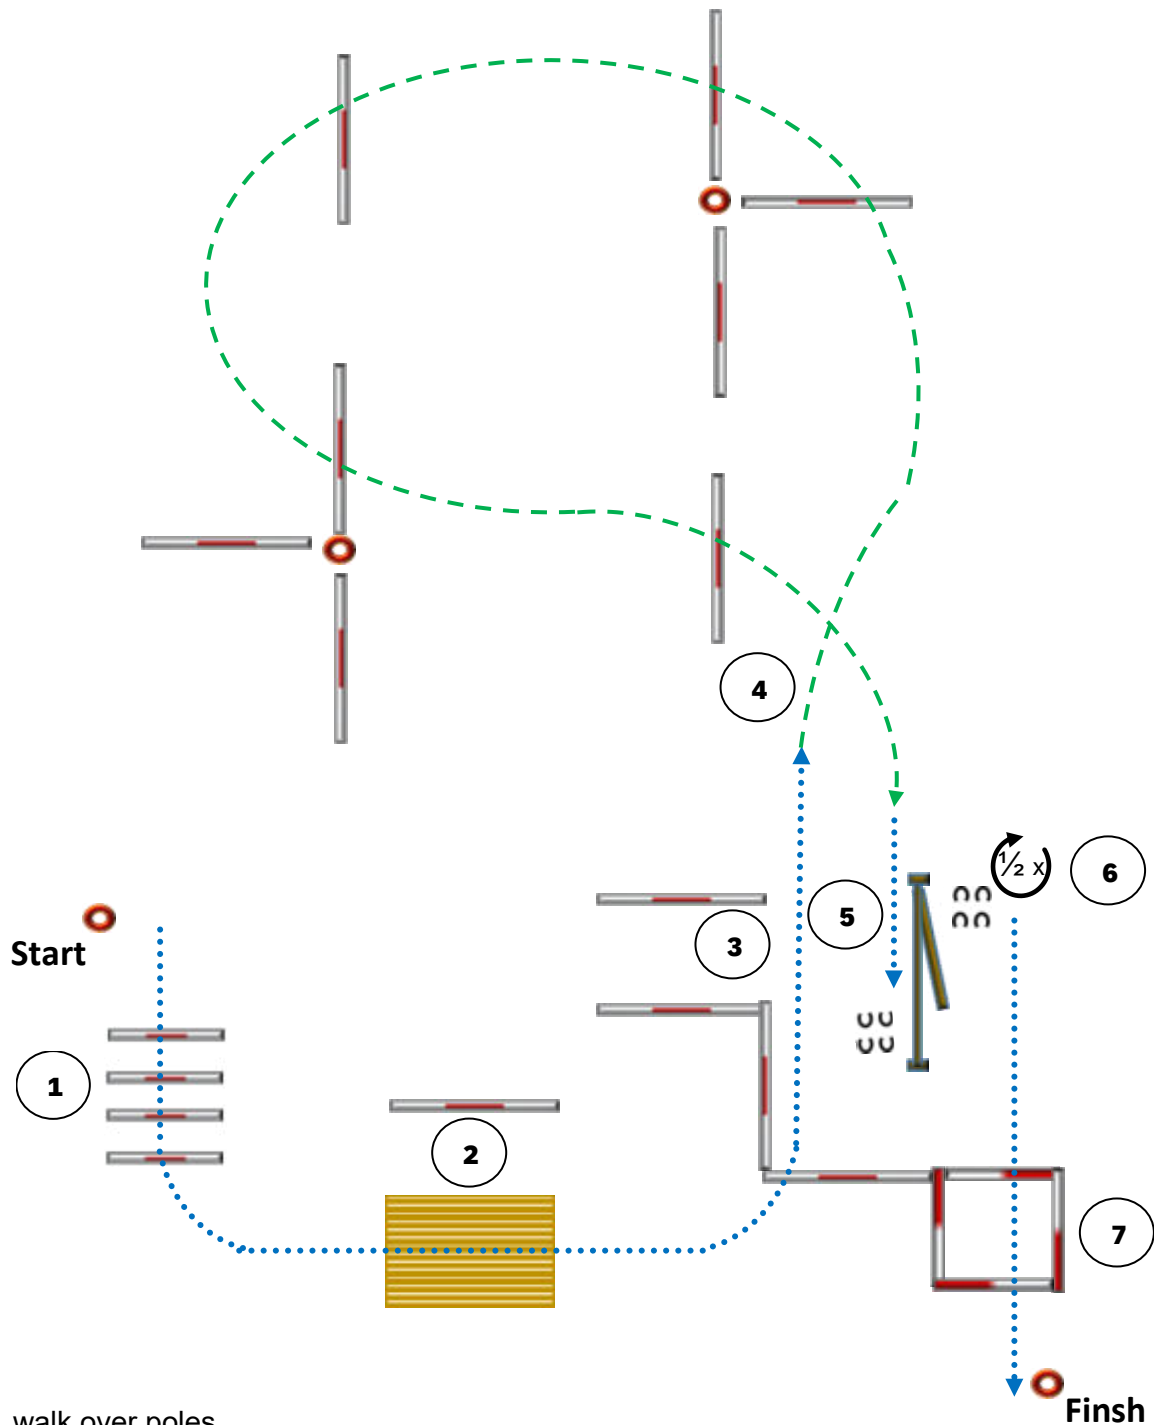

TRAIL (01)

Novice Youth

AQHA

Trailparcours by M. Hexmann

- | | |
|-------------------------------------|-------------------------------|
| 1. walk over poles | 6. jog |
| 2. walk over bridge | 7. right lope over poles |
| 3. walk in, back up | 8. jog over poles |
| 4. gate right hand | 9. left lope over poles, stop |
| 5. walk in box, 360° left, walk out | |

Walk/Schritt	Jog/Trab	Lope/Galopp	Back up/Rückwärts	Sidepass/Seitwärts	Lead Change/Galoppwechsel	Marker	erhöhte Stange

TRAIL (02) Novice Amateur AQHA

Trailparcours by M. Hexmann

- | | |
|-------------------------------------|--------------------------|
| 1. walk over bridge | 6. jog over poles |
| 2. walk over poles | 7. right lope over poles |
| 3. back up | 8. jog over poles |
| 4. gate right hand | 9. left lope over poles |
| 5. walk in box, 360° left, walk out | 10. jog over poles |

Walk/Schritt	Jog/Trab	Lope/Galopp	Back up/Rückwärts	Sidepass/Seitwärts	Lead Change/Galoppwechsel	Marker	erhöhte Stange

TRAIL (03) Führzügeltrail

Trailparcours by M. Hexmann

1. walk over poles
2. walk over bridge
3. walk over poles
4. jog over poles
5. walk, gate left hand
6. 180° right
7. walk over poles

Walk/Schritt	Jog/Trab	Lope/Galopp	Back up/Rückwärts	Sidepass/Seitwärts	Lead Change/Galoppwechsel	Marker	erhöhte Stange

TRAIL (04)

Youth

Trailparcours by M. Hexmann

- | | |
|-------------------------------------|-------------------------------|
| 1. walk over poles | 6. jog |
| 2. walk over bridge | 7. right lope over poles |
| 3. walk, back up, walk | 8. jog over poles |
| 4. gate right hand | 9. left lope over poles, stop |
| 5. walk in box, 360° left, walk out | |