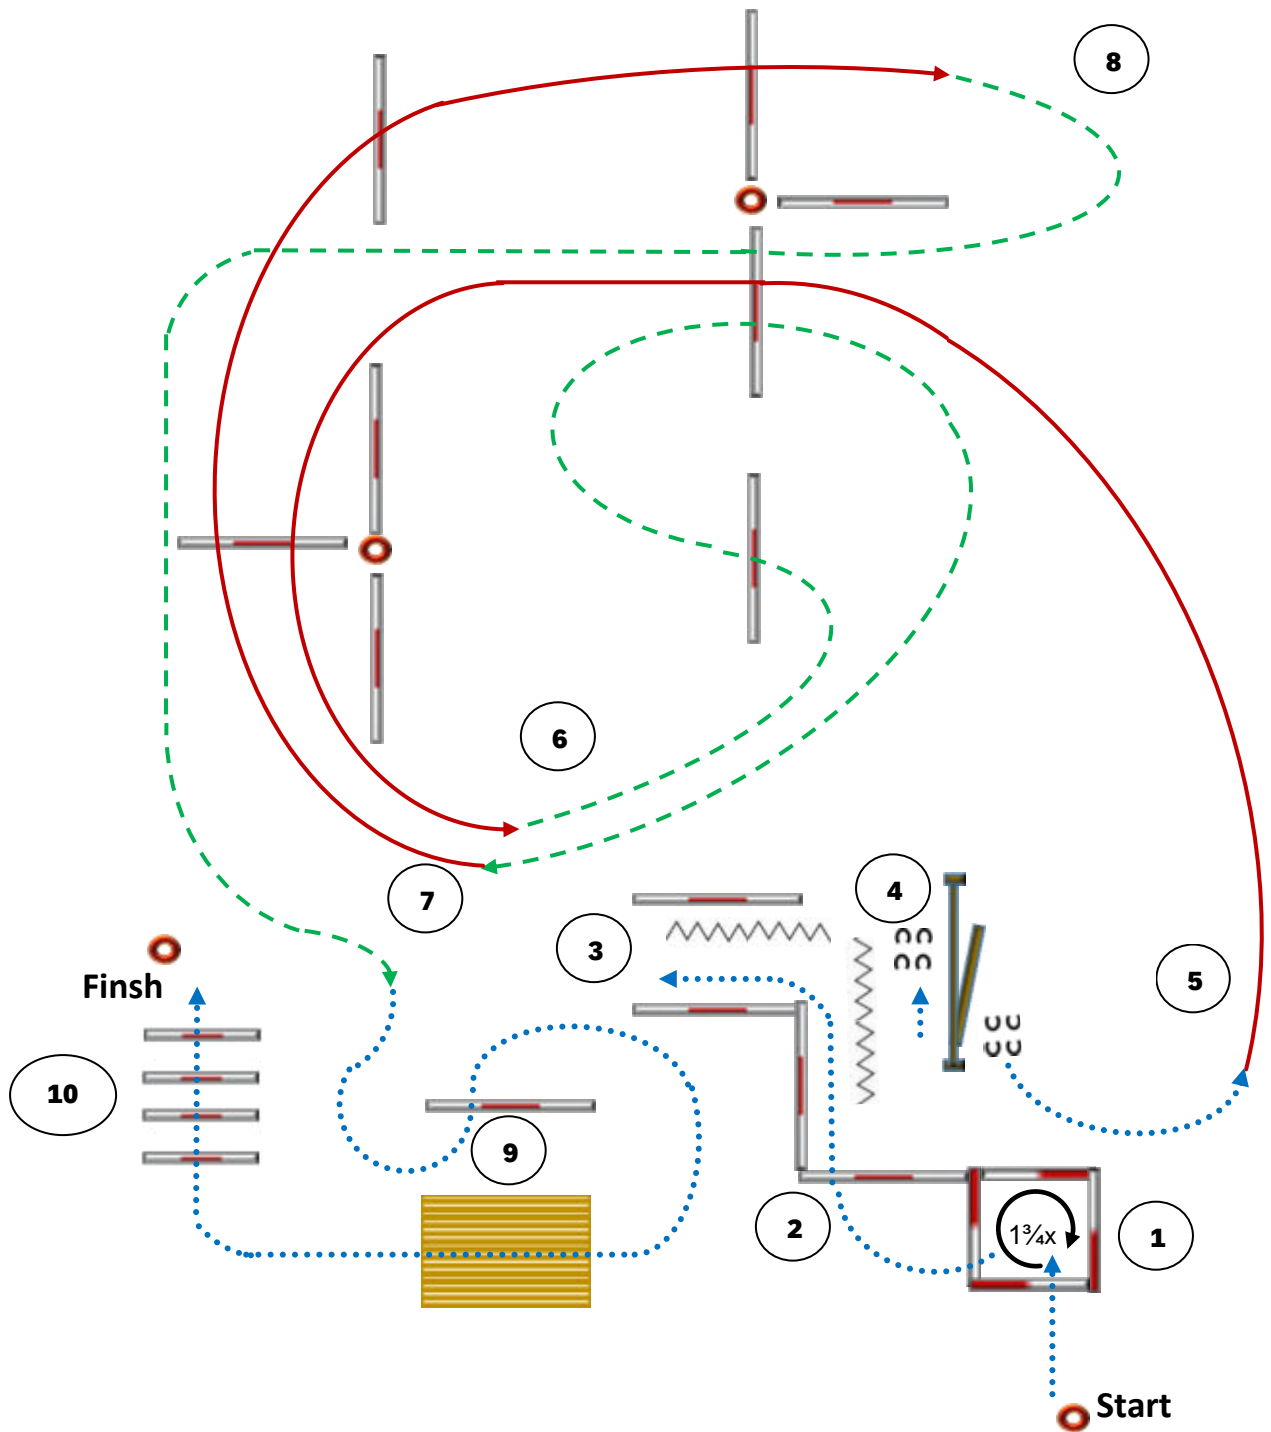

Walk/Schritt	Jog/Trab	Lope/Galopp	Back up/Rückwärts	Sidepass/Seitwärts	Lead Change/Galoppwechsel	Marker	erhöhte Stange

TRAIL (04)

Youth

Trailparcours by M. Hexmann

- | | |
|-------------------------------------|-------------------------------|
| 1. walk over poles | 6. jog |
| 2. walk over bridge | 7. right lope over poles |
| 3. walk, back up, walk | 8. jog over poles |
| 4. gate right hand | 9. left lope over poles, stop |
| 5. walk in box, 360° left, walk out | |

Walk/Schritt	Jog/Trab	Lope/Galopp	Back up/Rückwärts	Sidepass/Seitwärts	Lead Change/Galoppwechsel	Marker	erhöhte Stange

TRAIL (05)

Rookie

Trailparcours by M. Hexmann

- | | |
|-------------------------------------|-------------------------------|
| 1. walk over bridge | 6. jog over poles |
| 2. walk over poles | 7. right lope over poles |
| 3. back up | 8. jog over poles |
| 4. walk, gate right hand | 9. left lope over poles, stop |
| 5. walk in box, 360° left, walk out | |

Walk/Schritt	Jog/Trab	Lope/Galopp	Back up/Rückwärts	Sidepass/Seitwärts	Lead Change/Galoppwechsel	Marker	erhöhte Stange

TRAIL (06)

Amateur

Trailparcours by M. Hexmann

- | | |
|--|-------------------------------|
| 1. walk in box, 630° (1 $\frac{3}{4}$ x) right | 6. jog over poles |
| 2. walk over poles | 7. right lope over poles |
| 3. back up | 8. jog over poles |
| 4. gate right hand | 9. walk over poles and bridge |
| 5. walk, left lope over poles | 10. walk over poles |

Walk/Schritt	Jog/Trab	Lope/Galopp	Back up/Rückwärts	Sidepass/Seitwärts	Lead Change/Galoppwechsel	Marker	erhöhte Stange

TRAIL (07)

Open

Trailparcours by M. Hexmann

- | | |
|--|--------------------------|
| 1. walk over bridge | 6. left lope over poles |
| 2. walk over poles | 7. jog over poles |
| 3. back up | 8. right lope over poles |
| 4. gate right hand | 9. jog |
| 5. walk in box, 720° (2x) left, walk out | |