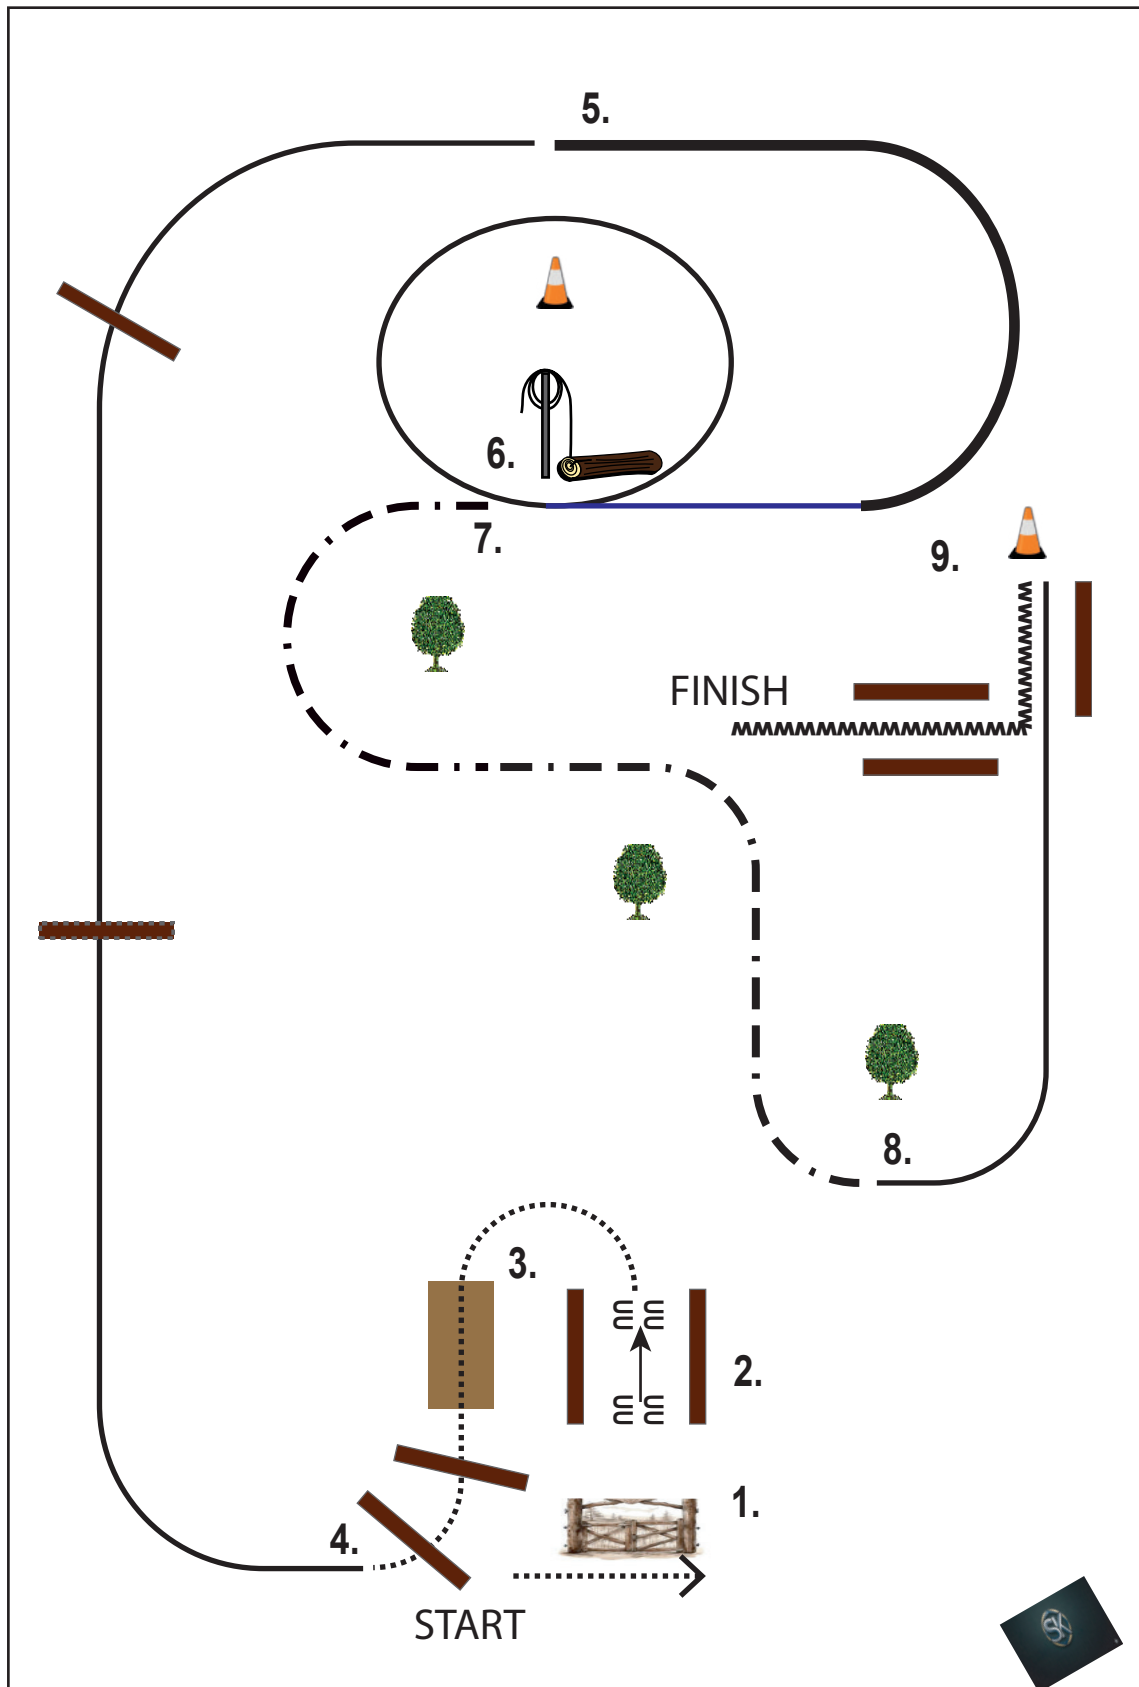

Ranch Trail OPEN

1. Gate left hand
2. Sidepass left
3. Walk over bridge and logs
4. Lope right lead over logs
5. Extended lope right lead, collected lope, stop

6. Drag circle to the right at walk or trot
7. Extended trot
8. Lope left lead into chute, stop
9. Back through