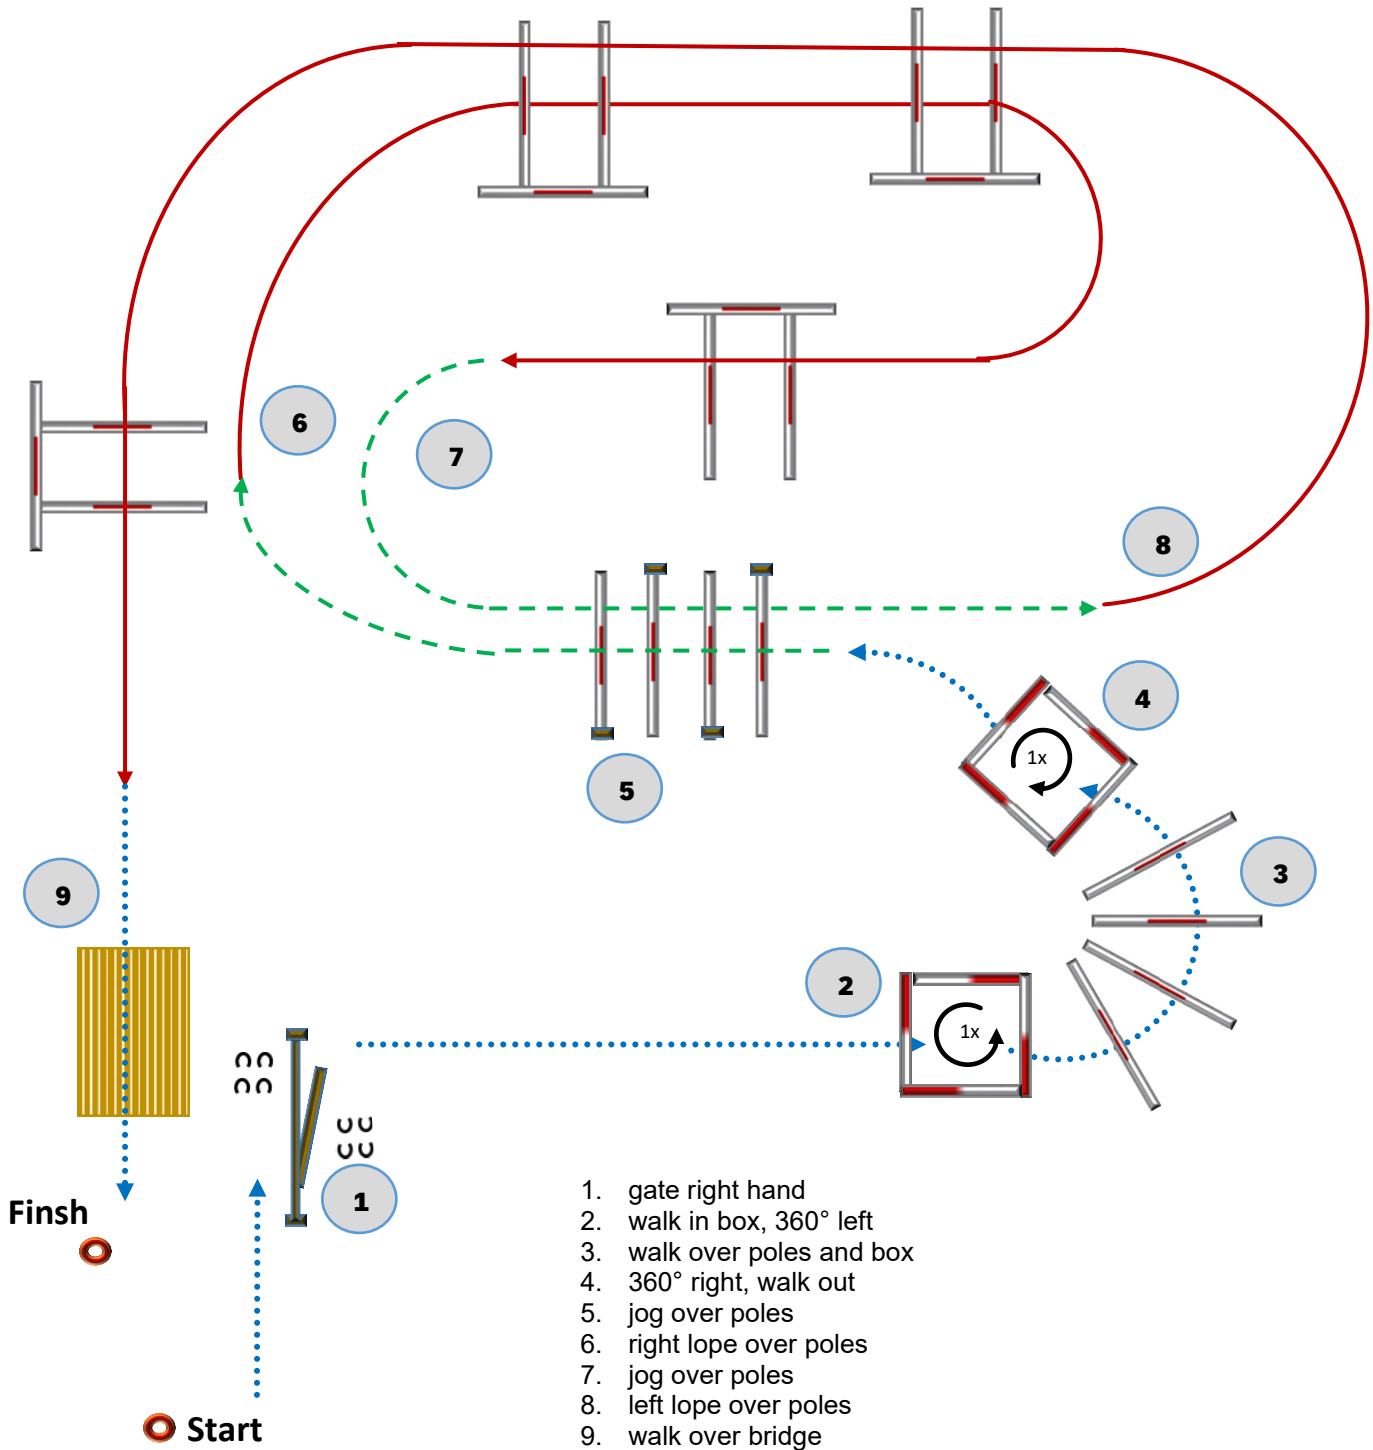

Walk/Schritt	Jog/Trab	Lope/Galopp	Back up/Rückwärts	Sidepass/Seitwärts	Lead Change/Galoppwechsel	Marker	erhöhte Stange

TRAIL (103) ZNS-Youth

Trailparcours by M. Hexmann

1. gate right hand
2. walk over poles
3. 360° (1x) left, walk out
4. jog over poles
5. walk over poles
6. jog over poles
7. left lope over poles
8. walk over poles
9. walk over bridge

Walk/Schritt	Jog/Trab	Lope/Galopp	Back up/Rückwärts	Sidepass/Seitwärts	Lead Change/Galoppwechsel	Marker	erhöhte Stange

TRAIL (104) ZNS-AMATEUR

Trailparcours by M. Hexmann

1. walk over bridge
2. jog over poles
3. right lope over poles
4. walk over poles
5. 360° (1x) right, walk out
6. jog over poles
7. left lope over poles
8. jog, gate left hand

Walk/Schritt	Jog/Trab	Lope/Galopp	Back up/Rückwärts	Sidepass/Seitwärts	Lead Change/Galoppwechsel	Marker	erhöhte Stange

TRAIL (105) ZNS-Open

Trailparcours by M. Hexmann

Walk/Schritt	Jog/Trab	Lope/Galopp	Back up/Rückwärts	Sidepass/Seitwärts	Lead Change/Galoppwechsel	Marker	erhöhte Stange

TRAIL Senior (150) ZNS-Open

Trailparcours by M. Hexmann

- | | |
|--|---|
| <ol style="list-style-type: none"> 1. walk in, back up 2. sidepass R 3. walk in box, 720° (2x) left 4. walk over poles and bridge 5. right lope over poles | <ol style="list-style-type: none"> 6. jog over poles 7. gate right hand 8. jog over poles 9. walk, left lope over poles, stop |
|--|---|