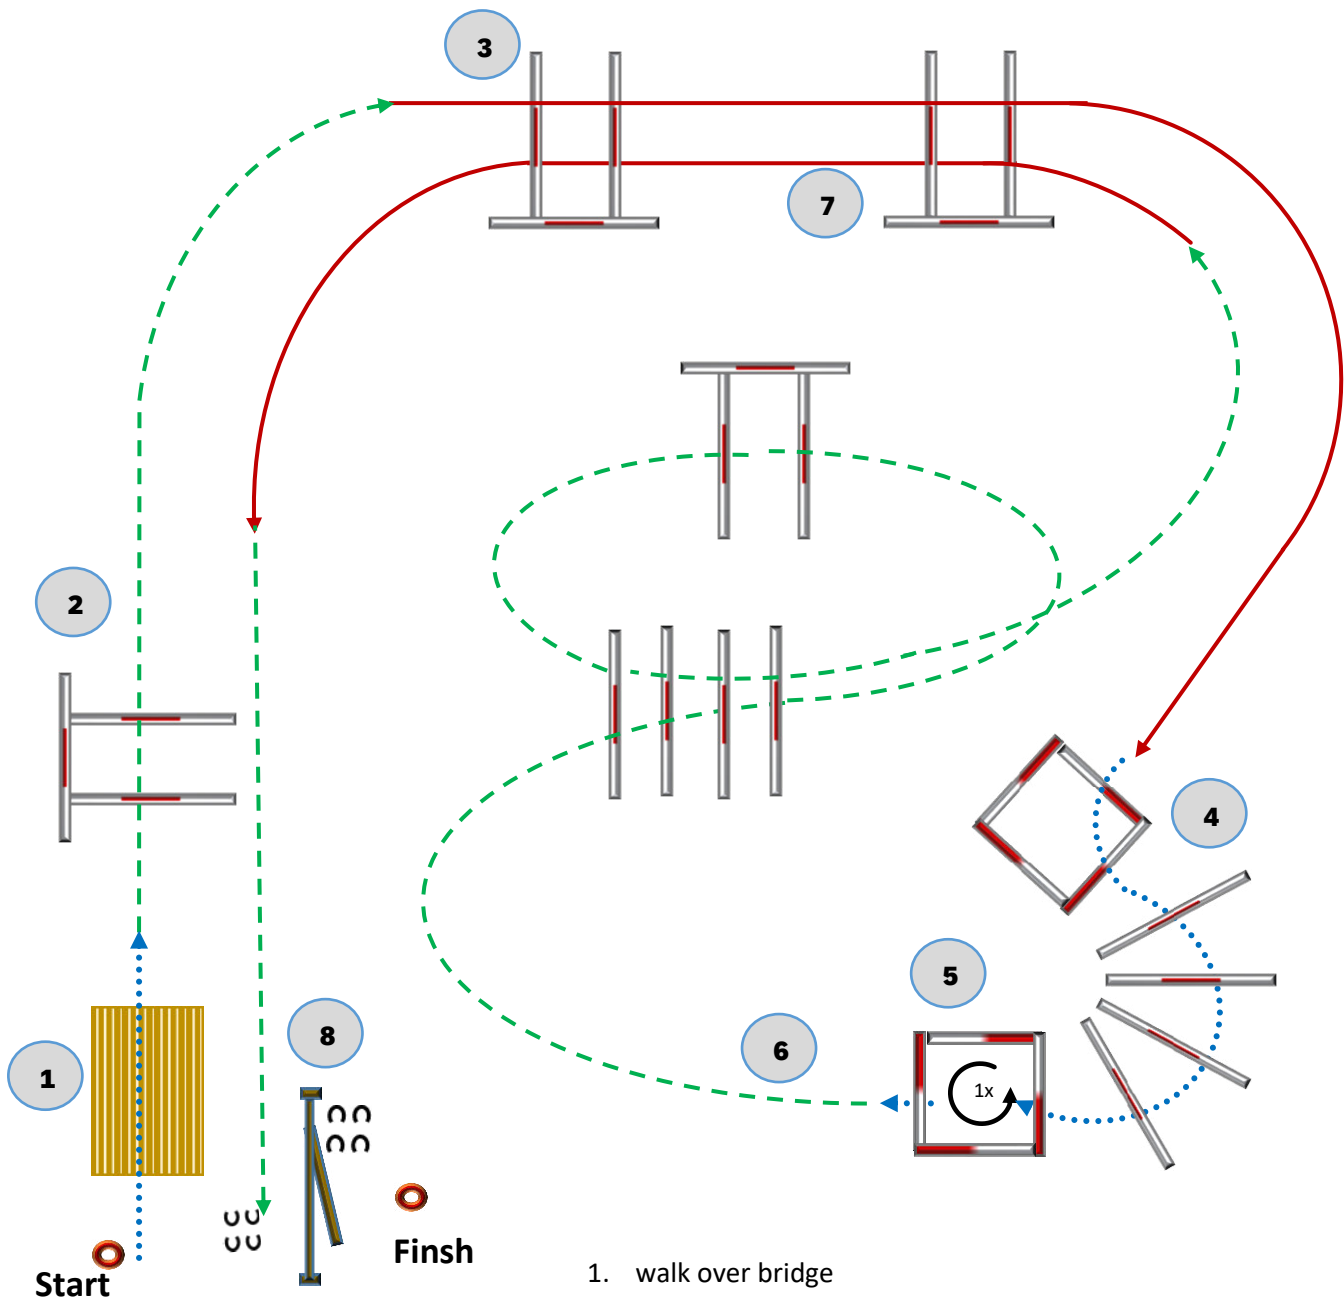

Walk/Schritt	Jog/Trab	Lope/Galopp	Back up/Rückwärts	Sidepass/Seitwärts	Lead Change/Galoppwechsel	Marker	erhöhte Stange

TRAIL in Hand (102)

3 years old
ZNS-OPEN

Trailparcours by M. Hexmann

1. walk over bridge
2. walk over poles
3. jog over poles
4. walk over poles
5. jog over poles
6. walk over poles
7. 360° (1x) right, walk out
8. jog
9. gate left hand

Walk/Schritt	Jog/Trab	Lope/Galopp	Back up/Rückwärts	Sidepass/Seitwärts	Lead Change/Galoppwechsel	Marker	erhöhte Stange

TRAIL (103) ZNS-Youth

Trailparcours by M. Hexmann

1. gate right hand
2. walk over poles
3. 360° (1x) left, walk out
4. jog over poles
5. walk over poles
6. jog over poles
7. left lope over poles
8. walk over poles
9. walk over bridge

Walk/Schritt	Jog/Trab	Lope/Galopp	Back up/Rückwärts	Sidepass/Seitwärts	Lead Change/Galoppwechsel	Marker	erhöhte Stange

TRAIL (104) ZNS-AMATEUR

Trailparcours by M. Hexmann

1. walk over bridge
2. jog over poles
3. right lope over poles
4. walk over poles
5. 360° (1x) right, walk out
6. jog over poles
7. left lope over poles
8. jog, gate left hand