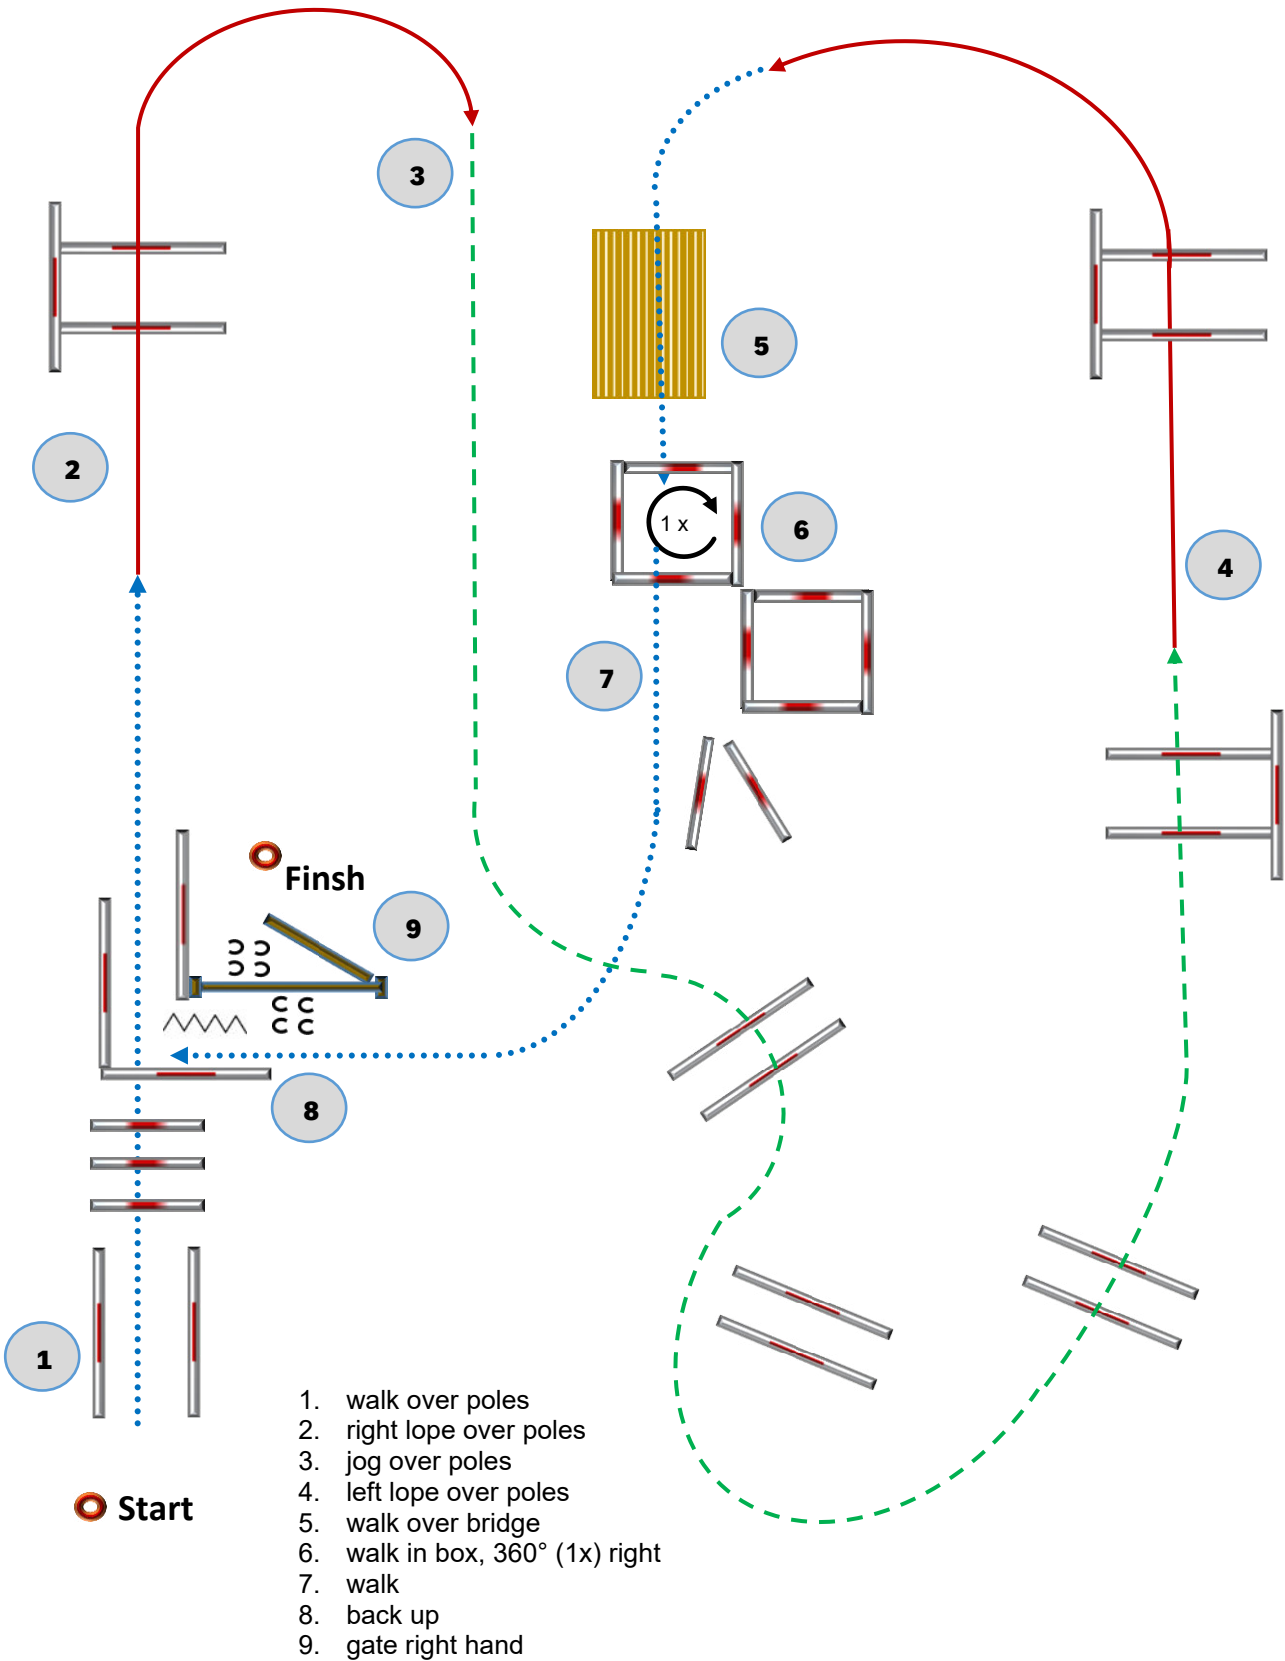

TRAIL in Hand (013)

2 und 3 year old
AQHA-Open

Trailparcours by M. Hexmann

Start

1. walk over poles
2. back up, walk out
3. jog over poles
4. walk in box 90° (1/4x) right
5. walk out and bridge
6. jog over poles
7. walk, gate left hand

Walk/Schritt	Jog/Trab	Lope/Galopp	Back up/Rückwärts	Sidepass/Seitwärts	Lead Change/Galoppwechsel	Marker	erhöhte Stange

TRAIL (014) ZNS-Youth

Trailparcours by M. Hexmann

Walk/Schritt	Jog/Trab	Lope/Galopp	Back up/Rückwärts	Sidepass/Seitwärts	Lead Change/Galoppwechsel	Marker	erhöhte Stange