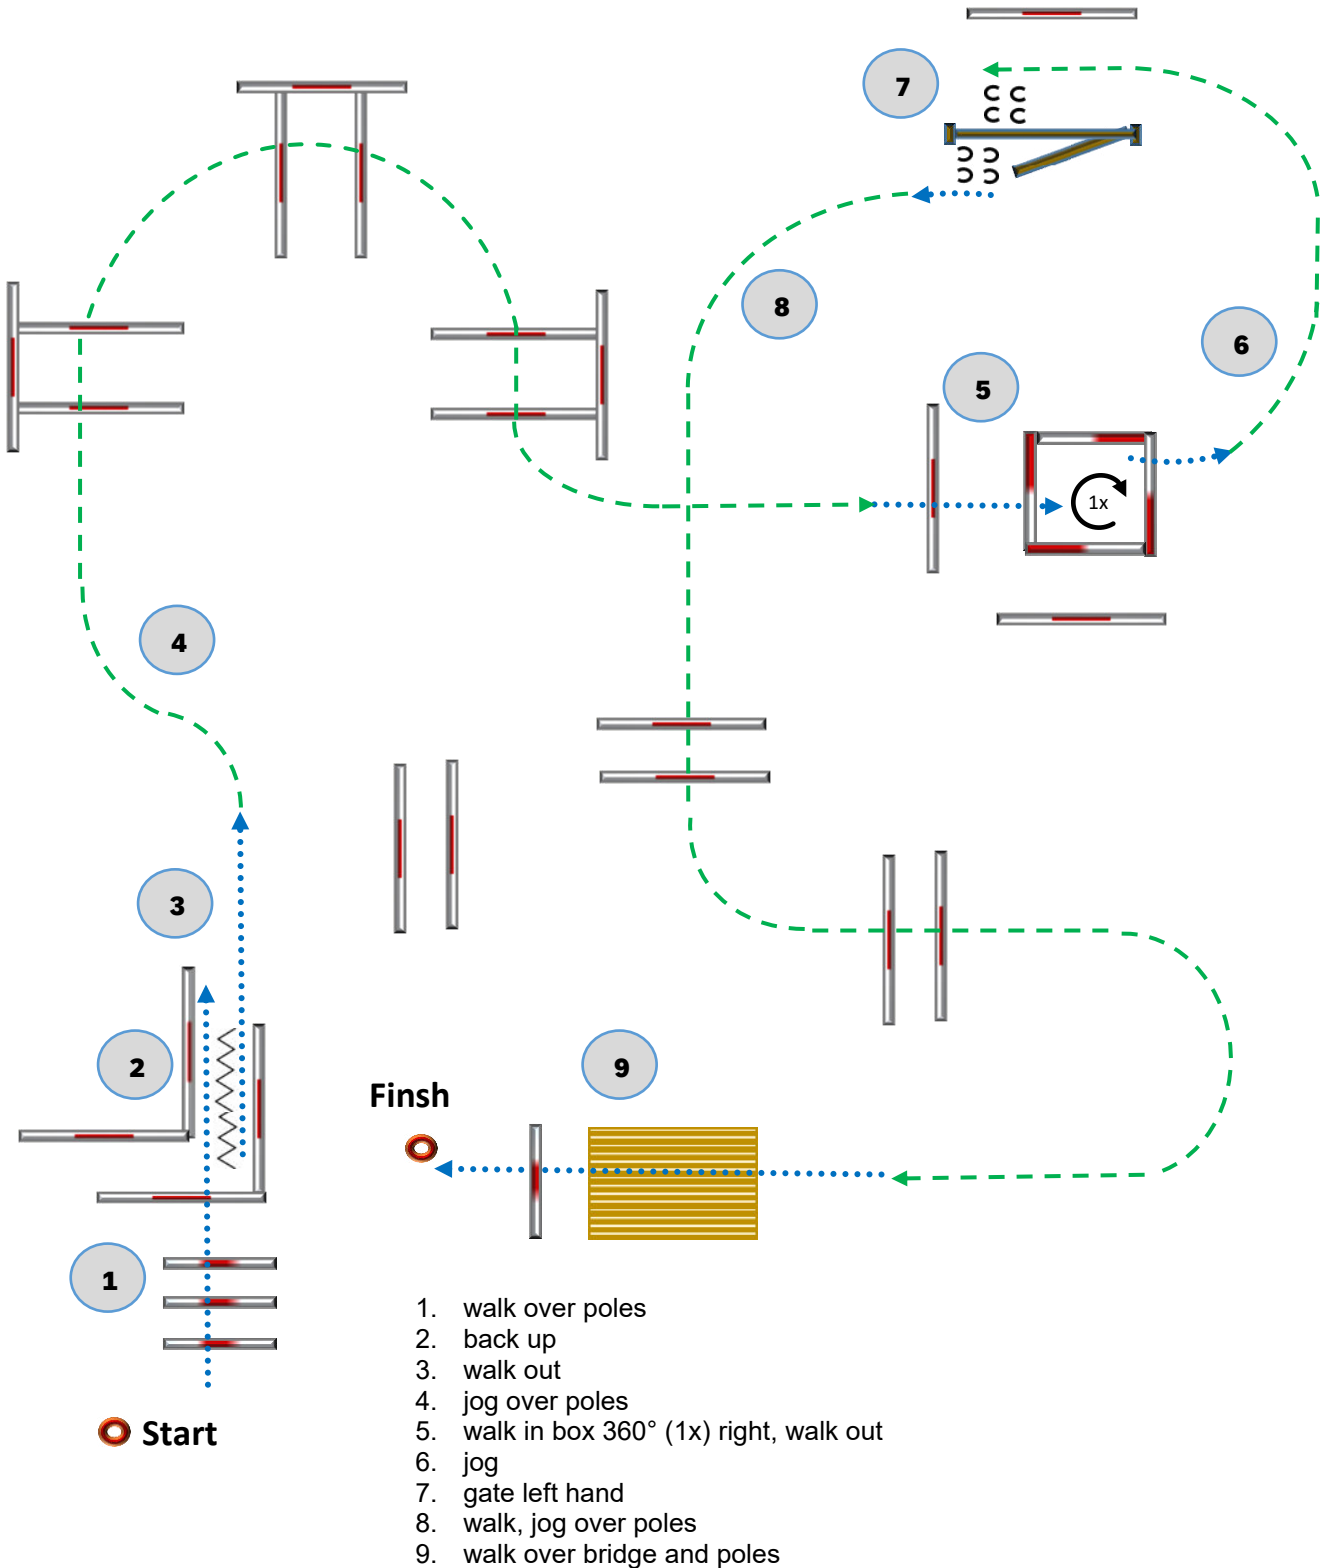

TRAIL (064) AQHA-Youth

Trailparcours by M. Hexmann

- 1. walk over poles
- 2. back up
- 3. walk over poles and bridge
- 4. jog over poles
- 5. right lope over poles
- 6. jog
- 7. gate right hand
- 8. walk in box, 360° left (1x)
- 9. walk over poles, jog
- 10. left lope over poles, stop

Walk/Schritt	Jog/Trab	Lope/Galopp	Back up/Rückwärts	Sidepass/Seitwärts	Lead Change/Galoppwechsel	Marker	erhöhte Stange

TRAIL (065) in Hand 2jährig ZNS-Amateur

Trailparcours by M. Hexmann

Start

Finish

1. walk over poles
2. back up
3. walk out
4. jog over poles
5. walk, gate left hand
6. walk in box 360° (1x) right
7. walk out and over poles
8. jog
9. walk over bridge and poles

Walk/Schritt	Jog/Trab	Lope/Galopp	Back up/Rückwärts	Sidepass/Seitwärts	Lead Change/Galoppwechsel	Marker	erhöhte Stange

TRAIL (066) in Hand 3jährig ZNS - Amateur

Trailparcours by M. Hexmann

Walk/Schritt	Jog/Trab	Lope/Galopp	Back up/Rückwärts	Sidepass/Seitwärts	Lead Change/Galoppwechsel	Marker	erhöhte Stange

TRAIL in Hand (101)

2 years old

ZNS-OPEN

Trailparcours by M. Hexmann

1. walk over bridge
2. walk over poles
3. jog over poles
4. walk over poles
5. 90° (1/4) right, walk out
6. jog and walk
7. gate left hand