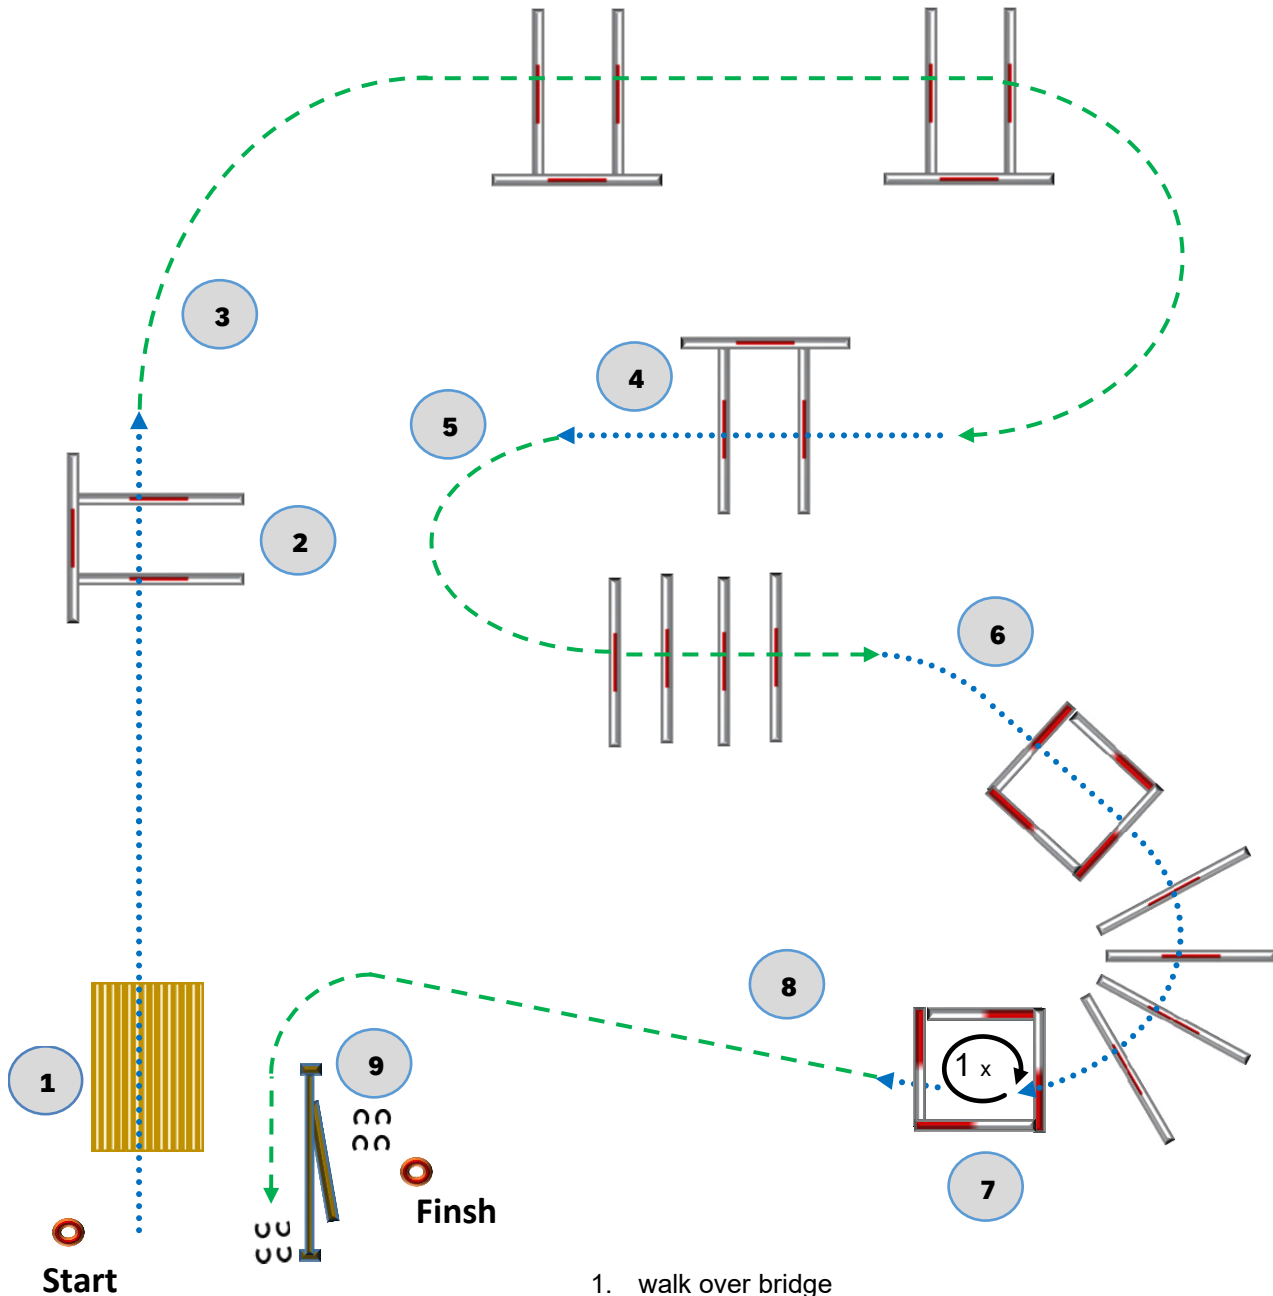

TRAIL in Hand (101)

2 years old

ZNS-OPEN

Trailparcours by M. Hexmann

1. walk over bridge
2. walk over poles
3. jog over poles
4. walk over poles
5. 90° (1/4) right, walk out
6. jog and walk
7. gate left hand

Walk/Schritt	Jog/Trab	Lope/Galopp	Back up/Rückwärts	Sidepass/Seitwärts	Lead Change/Galoppwechsel	Marker	erhöhte Stange

TRAIL in Hand (102)

3 years old
ZNS-OPEN

Trailparcours by M. Hexmann

1. walk over bridge
2. walk over poles
3. jog over poles
4. walk over poles
5. jog over poles
6. walk over poles
7. 360° (1x) right, walk out
8. jog
9. gate left hand

Walk/Schritt	Jog/Trab	Lope/Galopp	Back up/Rückwärts	Sidepass/Seitwärts	Lead Change/Galoppwechsel	Marker	erhöhte Stange

TRAIL (103) ZNS-Youth

Trailparcours by M. Hexmann

1. gate right hand
2. walk over poles
3. 360° (1x) left, walk out
4. jog over poles
5. walk over poles
6. jog over poles
7. left lope over poles
8. walk over poles
9. walk over bridge