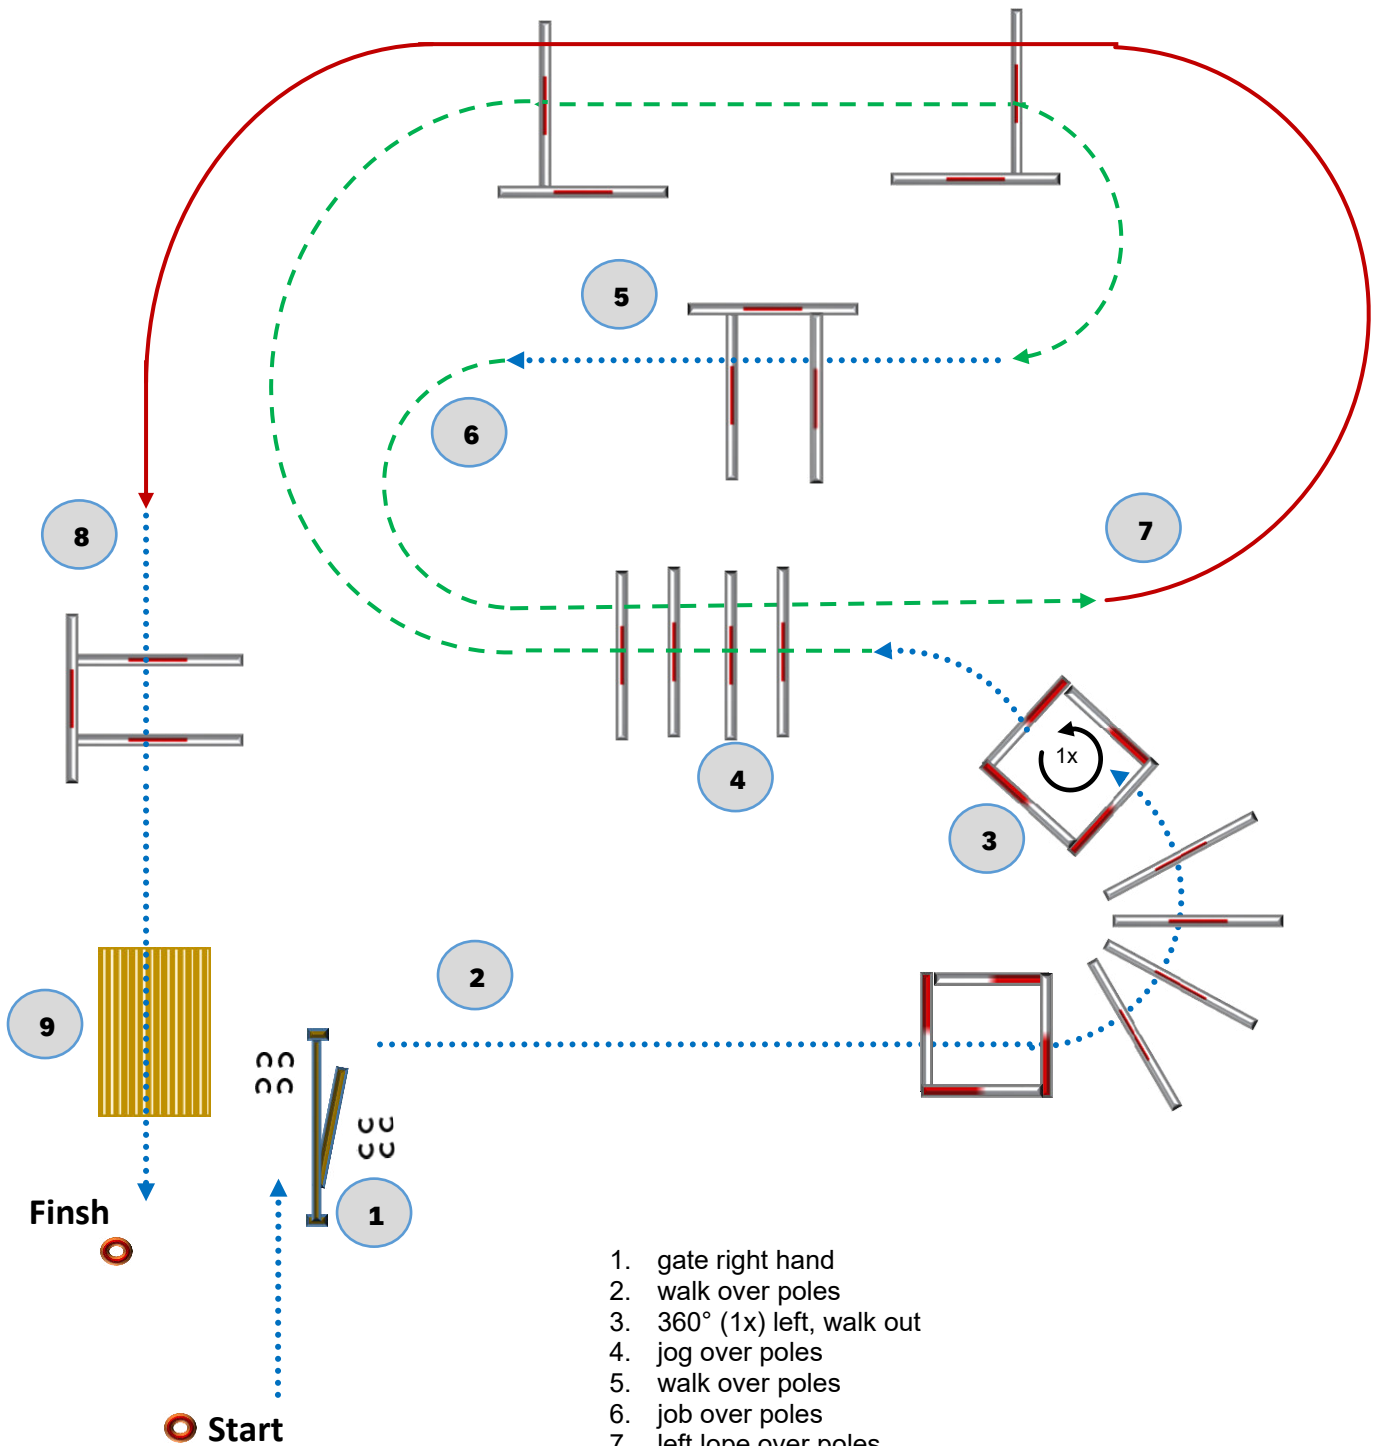

TRAIL in Hand (101)

2 years old

ZNS-OPEN

Trailparcours by M. Hexmann

1. walk over bridge
2. walk over poles
3. jog over poles
4. walk over poles
5. 90° (1/4) right, walk out
6. jog and walk
7. gate left hand

Walk/Schritt	Jog/Trab	Lope/Galopp	Back up/Rückwärts	Sidepass/Seitwärts	Lead Change/Galoppwechsel	Marker	erhöhte Stange

TRAIL in Hand (102)

3 years old
ZNS-OPEN

Trailparcours by M. Hexmann

1. walk over bridge
2. walk over poles
3. jog over poles
4. walk over poles
5. jog over poles
6. walk over poles
7. 360° (1x) right, walk out
8. jog
9. gate left hand

Walk/Schritt	Jog/Trab	Lope/Galopp	Back up/Rückwärts	Sidepass/Seitwärts	Lead Change/Galoppwechsel	Marker	erhöhte Stange

TRAIL (103) ZNS-Youth

Trailparcours by M. Hexmann

1. gate right hand
2. walk over poles
3. 360° (1x) left, walk out
4. jog over poles
5. walk over poles
6. jog over poles
7. left lope over poles
8. walk over poles
9. walk over bridge

Walk/Schritt	Jog/Trab	Lope/Galopp	Back up/Rückwärts	Sidepass/Seitwärts	Lead Change/Galoppwechsel	Marker	erhöhte Stange

TRAIL (104) ZNS-AMATEUR

Trailparcours by M. Hexmann

1. walk over bridge
2. jog over poles
3. right lope over poles
4. walk over poles
5. 360° (1x) right, walk out
6. jog over poles
7. left lope over poles
8. jog, gate left hand