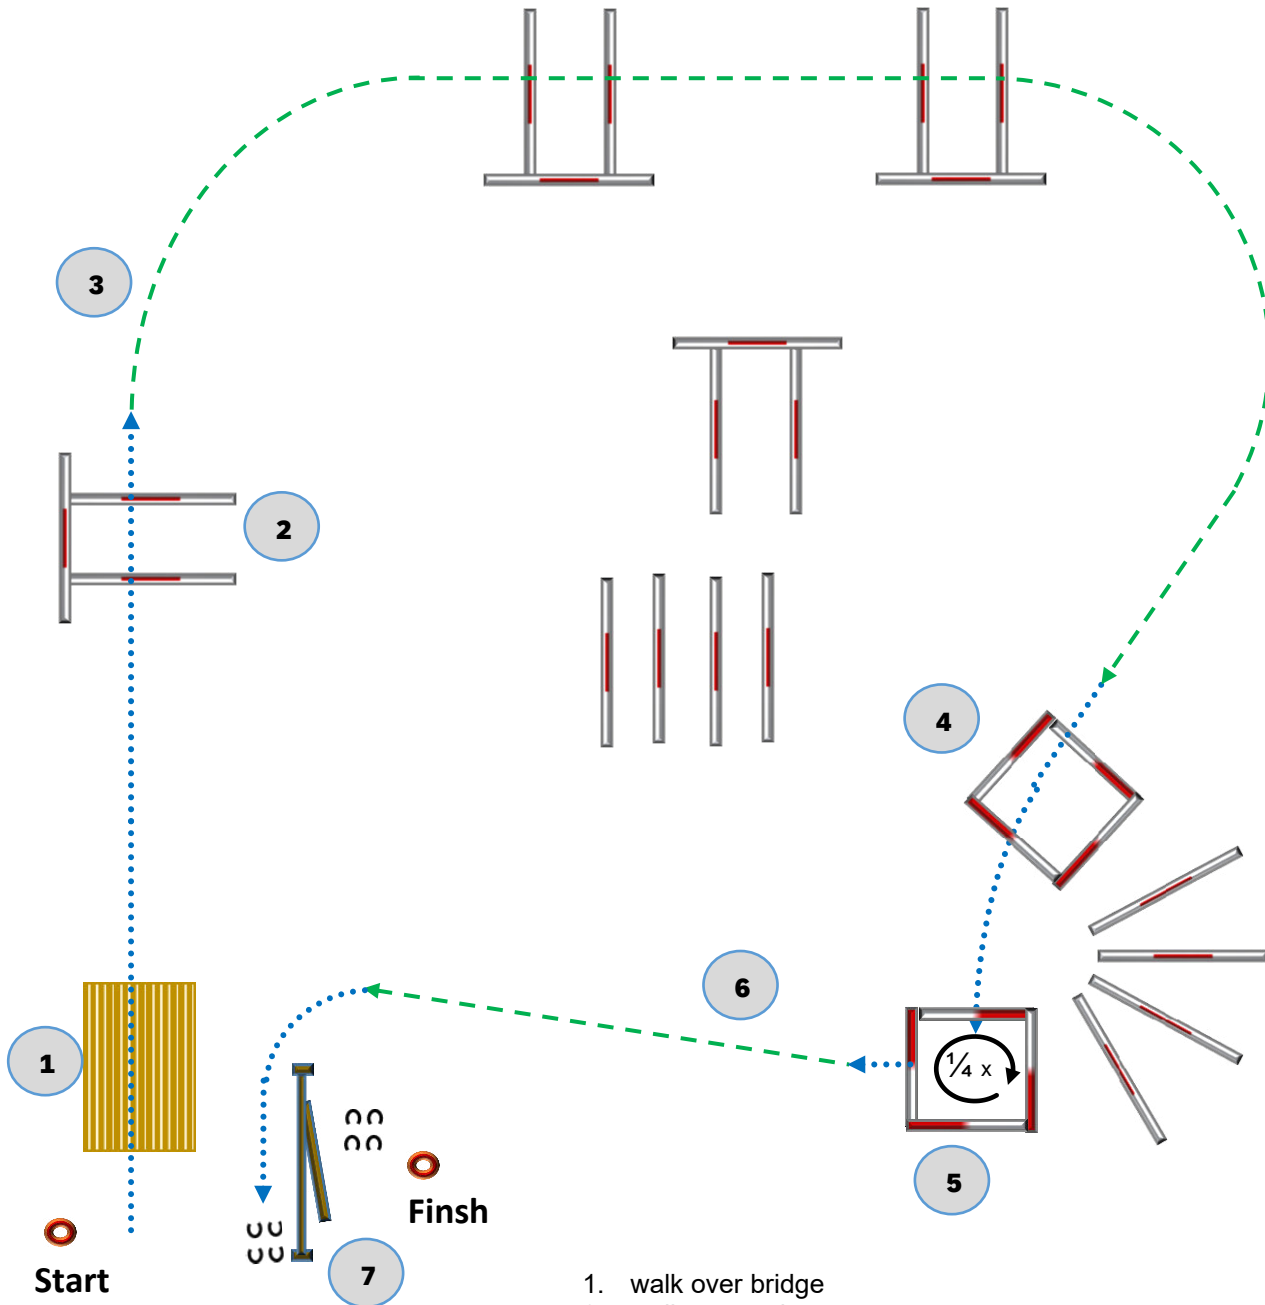

Walk/Schritt	Jog/Trab	Lope/Galopp	Back up/Rückwärts	Sidepass/Seitwärts	Lead Change/Galoppwechsel	Marker	erhöhte Stange

TRAIL (066) in Hand 3jährig ZNS - Amateur

Trailparcours by M. Hexmann

Walk/Schritt	Jog/Trab	Lope/Galopp	Back up/Rückwärts	Sidepass/Seitwärts	Lead Change/Galoppwechsel	Marker	erhöhte Stange

TRAIL in Hand (101)

2 years old

ZNS-OPEN

Trailparcours by M. Hexmann

1. walk over bridge
2. walk over poles
3. jog over poles
4. walk over poles
5. 90° (1/4) right, walk out
6. jog and walk
7. gate left hand

Walk/Schritt	Jog/Trab	Lope/Galopp	Back up/Rückwärts	Sidepass/Seitwärts	Lead Change/Galoppwechsel	Marker	erhöhte Stange

TRAIL in Hand (102)

3 years old
ZNS-OPEN

Trailparcours by M. Hexmann

1. walk over bridge
2. walk over poles
3. jog over poles
4. walk over poles
5. jog over poles
6. walk over poles
7. 360° (1x) right, walk out
8. jog
9. gate left hand