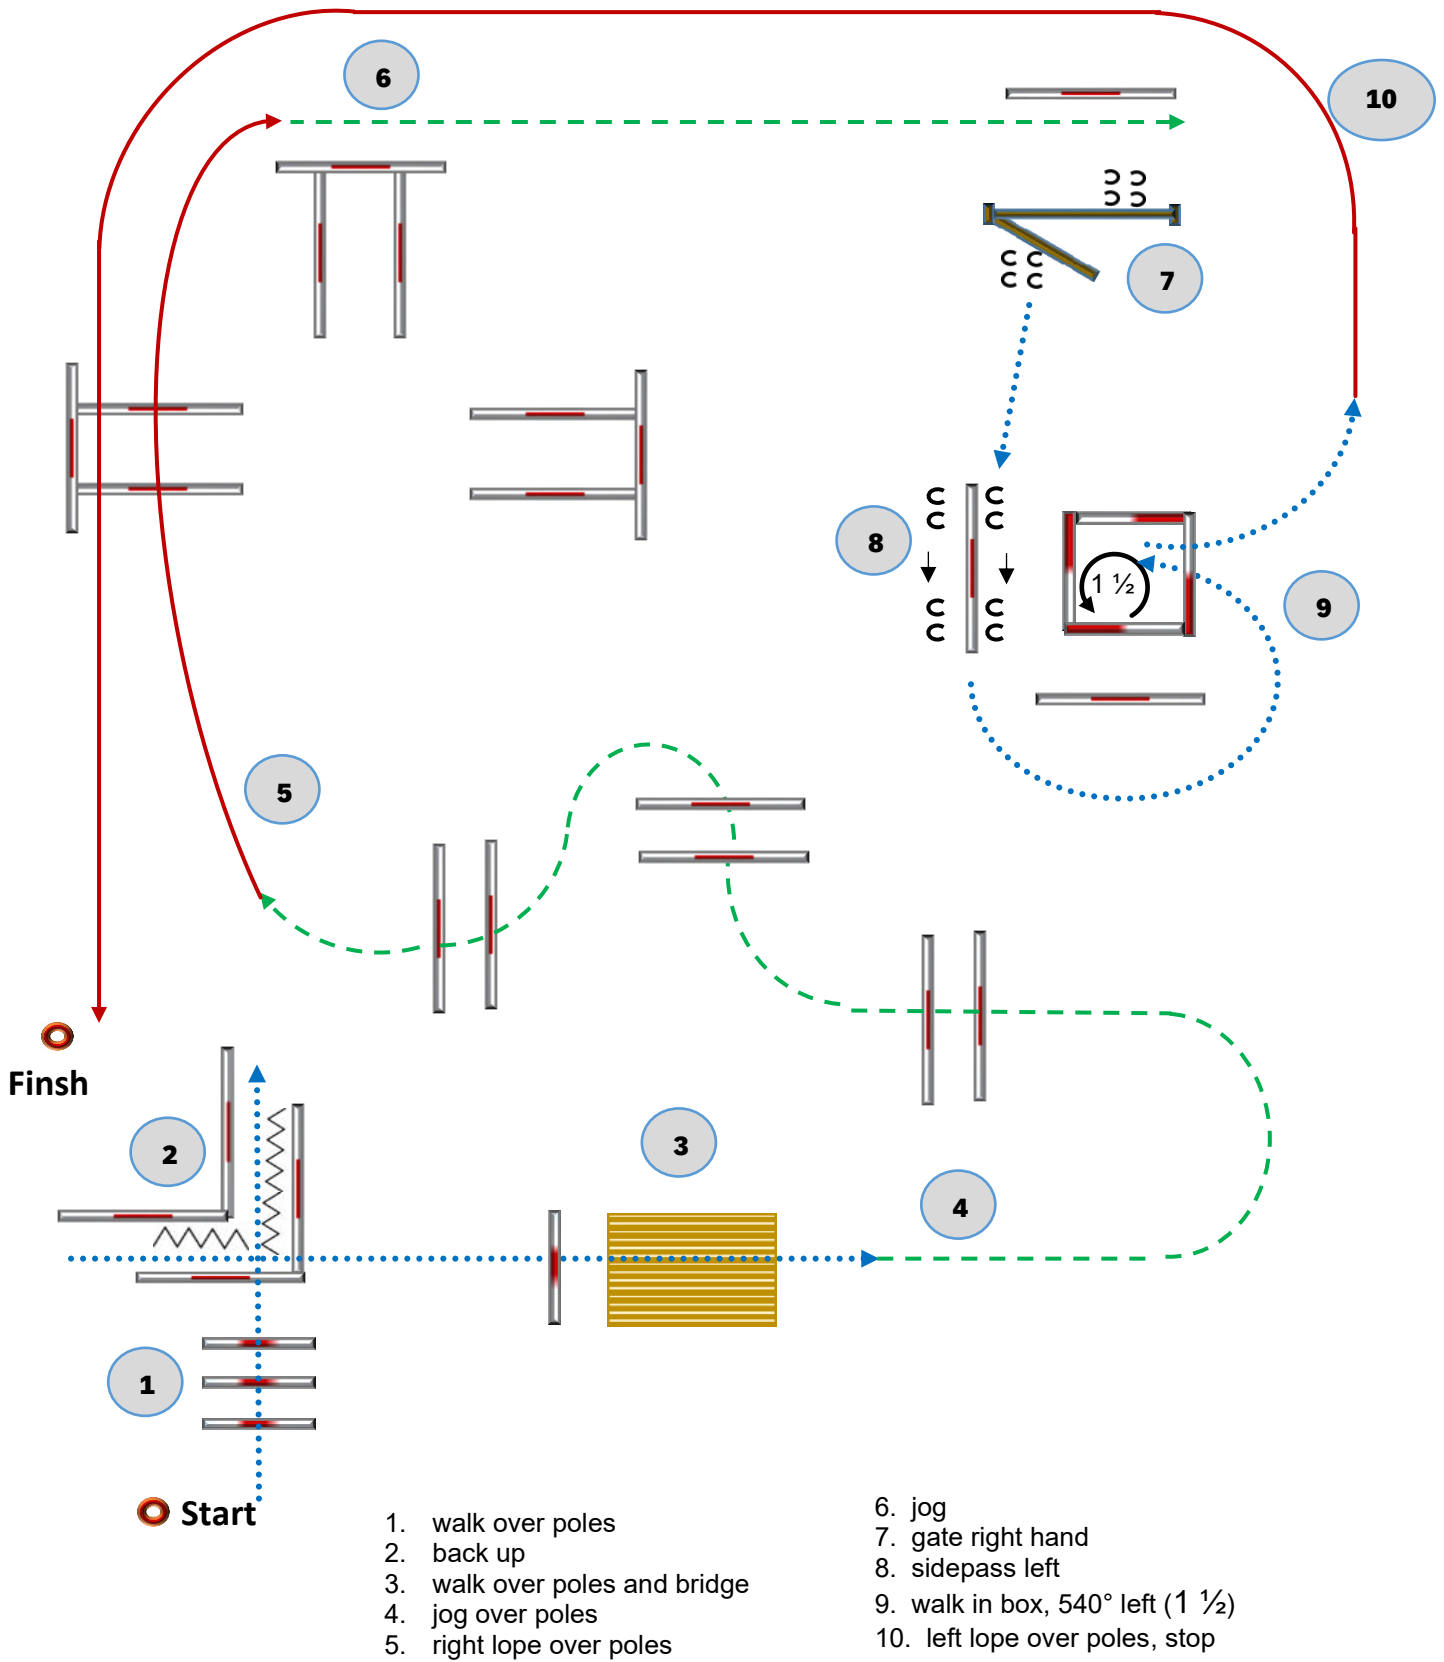

TRAIL (018) NSBA-OPEN

Trailparcours by M. Hexmann

Walk/Schritt	Jog/Trab	Lope/Galopp	Back up/Rückwärts	Sidepass/Seitwärts	Lead Change/Galoppwechsel	Marker	erhöhte Stange

TRAIL (062) AQHA-Junior Open

Trailparcours by M. Hexmann

TRAIL (064) AQHA-Youth

Trailparcours by M. Hexmann

- 1. walk over poles
- 2. back up
- 3. walk over poles and bridge
- 4. jog over poles
- 5. right lope over poles
- 6. jog
- 7. gate right hand
- 8. walk in box, 360° left (1x)
- 9. walk over poles, jog
- 10. left lope over poles, stop