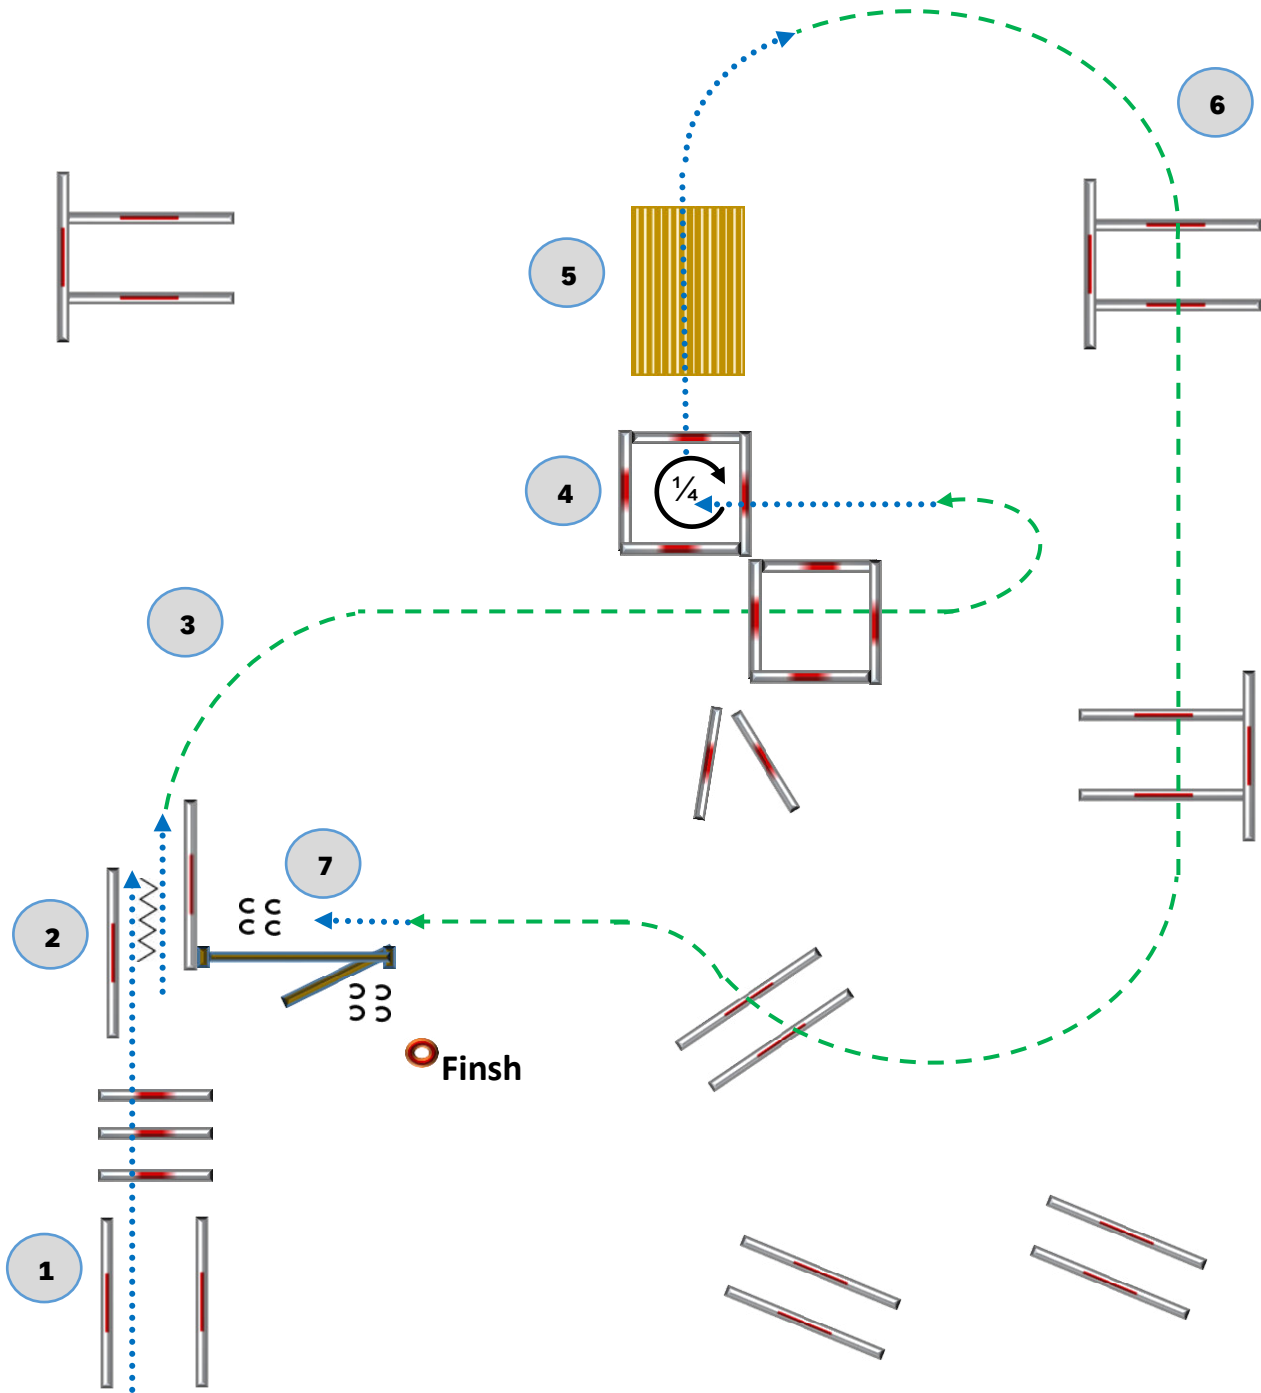

TRAIL in Hand (013)

2 und 3 year old
AQHA-Open

Trailparcours by M. Hexmann

Start

1. walk over poles
2. back up, walk out
3. jog over poles
4. walk in box 90° (1/4x) right
5. walk out and bridge
6. jog over poles
7. walk, gate left hand

Walk/Schritt	Jog/Trab	Lope/Galopp	Back up/Rückwärts	Sidepass/Seitwärts	Lead Change/Galoppwechsel	Marker	erhöhte Stange

TRAIL (014) ZNS-Youth

Trailparcours by M. Hexmann

Walk/Schritt	Jog/Trab	Lope/Galopp	Back up/Rückwärts	Sidepass/Seitwärts	Lead Change/Galoppwechsel	Marker	erhöhte Stange