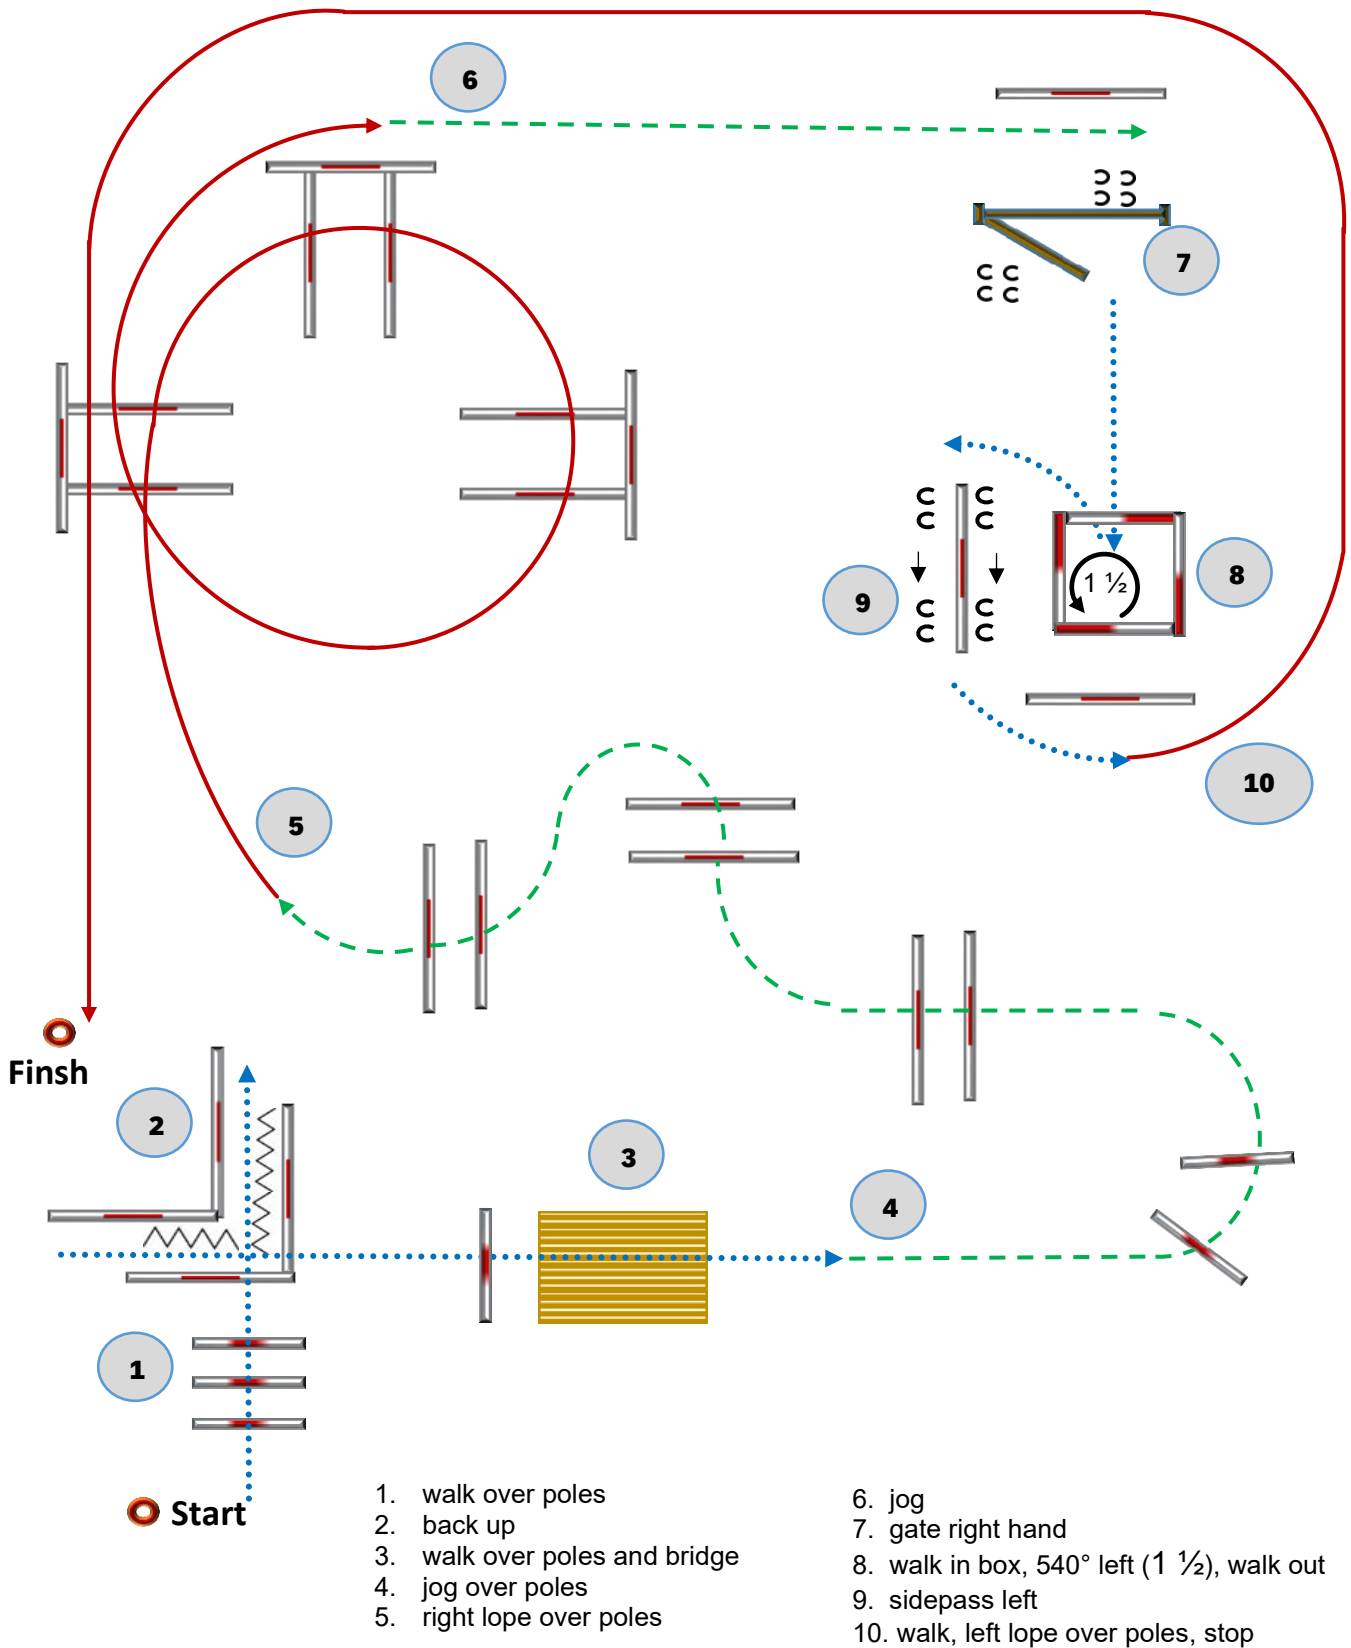

TRAIL (063) AQHA-Amateur

Trailparcours by M. Hexmann

Walk/Schritt	Jog/Trab	Lope/Galopp	Back up/Rückwärts	Sidepass/Seitwärts	Lead Change/Galoppwechsel	Marker	erhöhte Stange