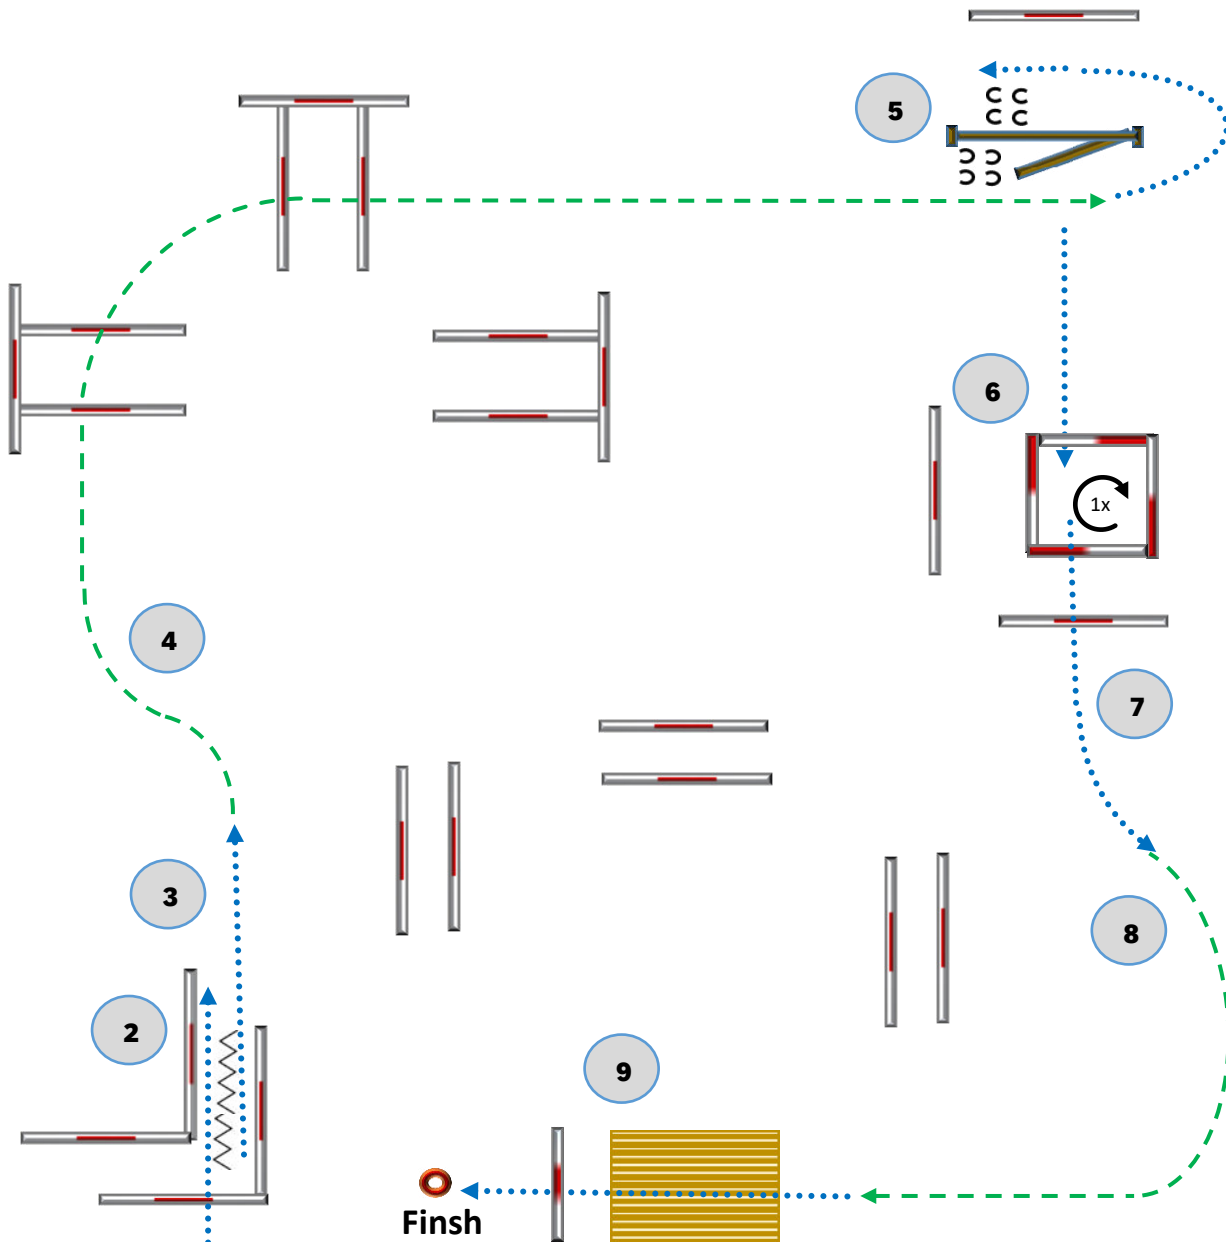

TRAIL (064) AQHA-Youth

Trailparcours by M. Hexmann

- 1. walk over poles
- 2. back up
- 3. walk over poles and bridge
- 4. jog over poles
- 5. right lope over poles
- 6. jog
- 7. gate right hand
- 8. walk in box, 360° left (1x)
- 9. walk over poles, jog
- 10. left lope over poles, stop

Walk/Schritt	Jog/Trab	Lope/Galopp	Back up/Rückwärts	Sidepass/Seitwärts	Lead Change/Galoppwechsel	Marker	erhöhte Stange

TRAIL (065) in Hand 2jährig ZNS-Amateur

Trailparcours by M. Hexmann

Start

Finish

1. walk over poles
2. back up
3. walk out
4. jog over poles
5. walk, gate left hand
6. walk in box 360° (1x) right
7. walk out and over poles
8. jog
9. walk over bridge and poles