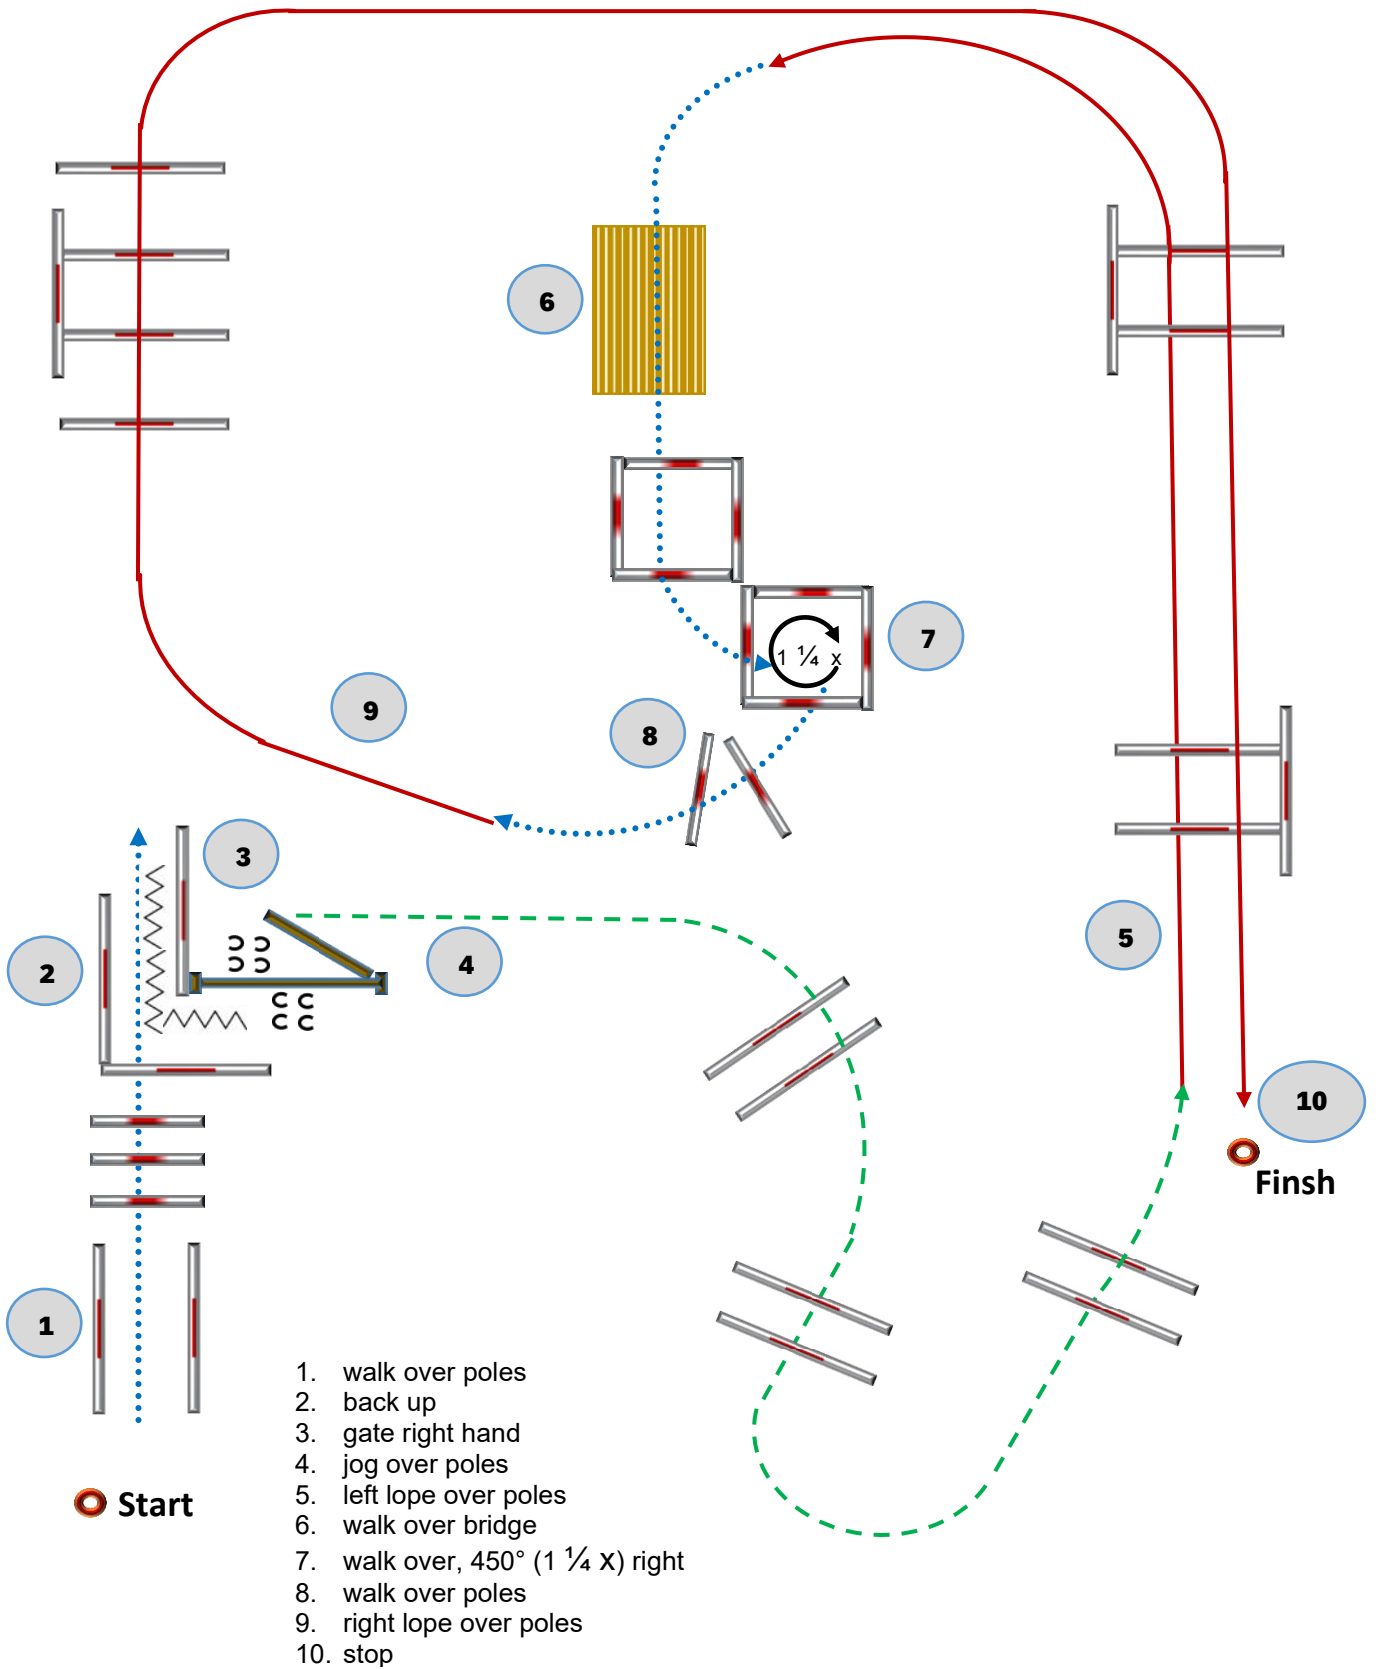

TRAIL (015) ZNS-Amateur

Trailparcours by M. Hexmann

Walk/Schritt	Jog/Trab	Lope/Galopp	Back up/Rückwärts	Sidepass/Seitwärts	Lead Change/Galoppwechsel	Marker	erhöhte Stange