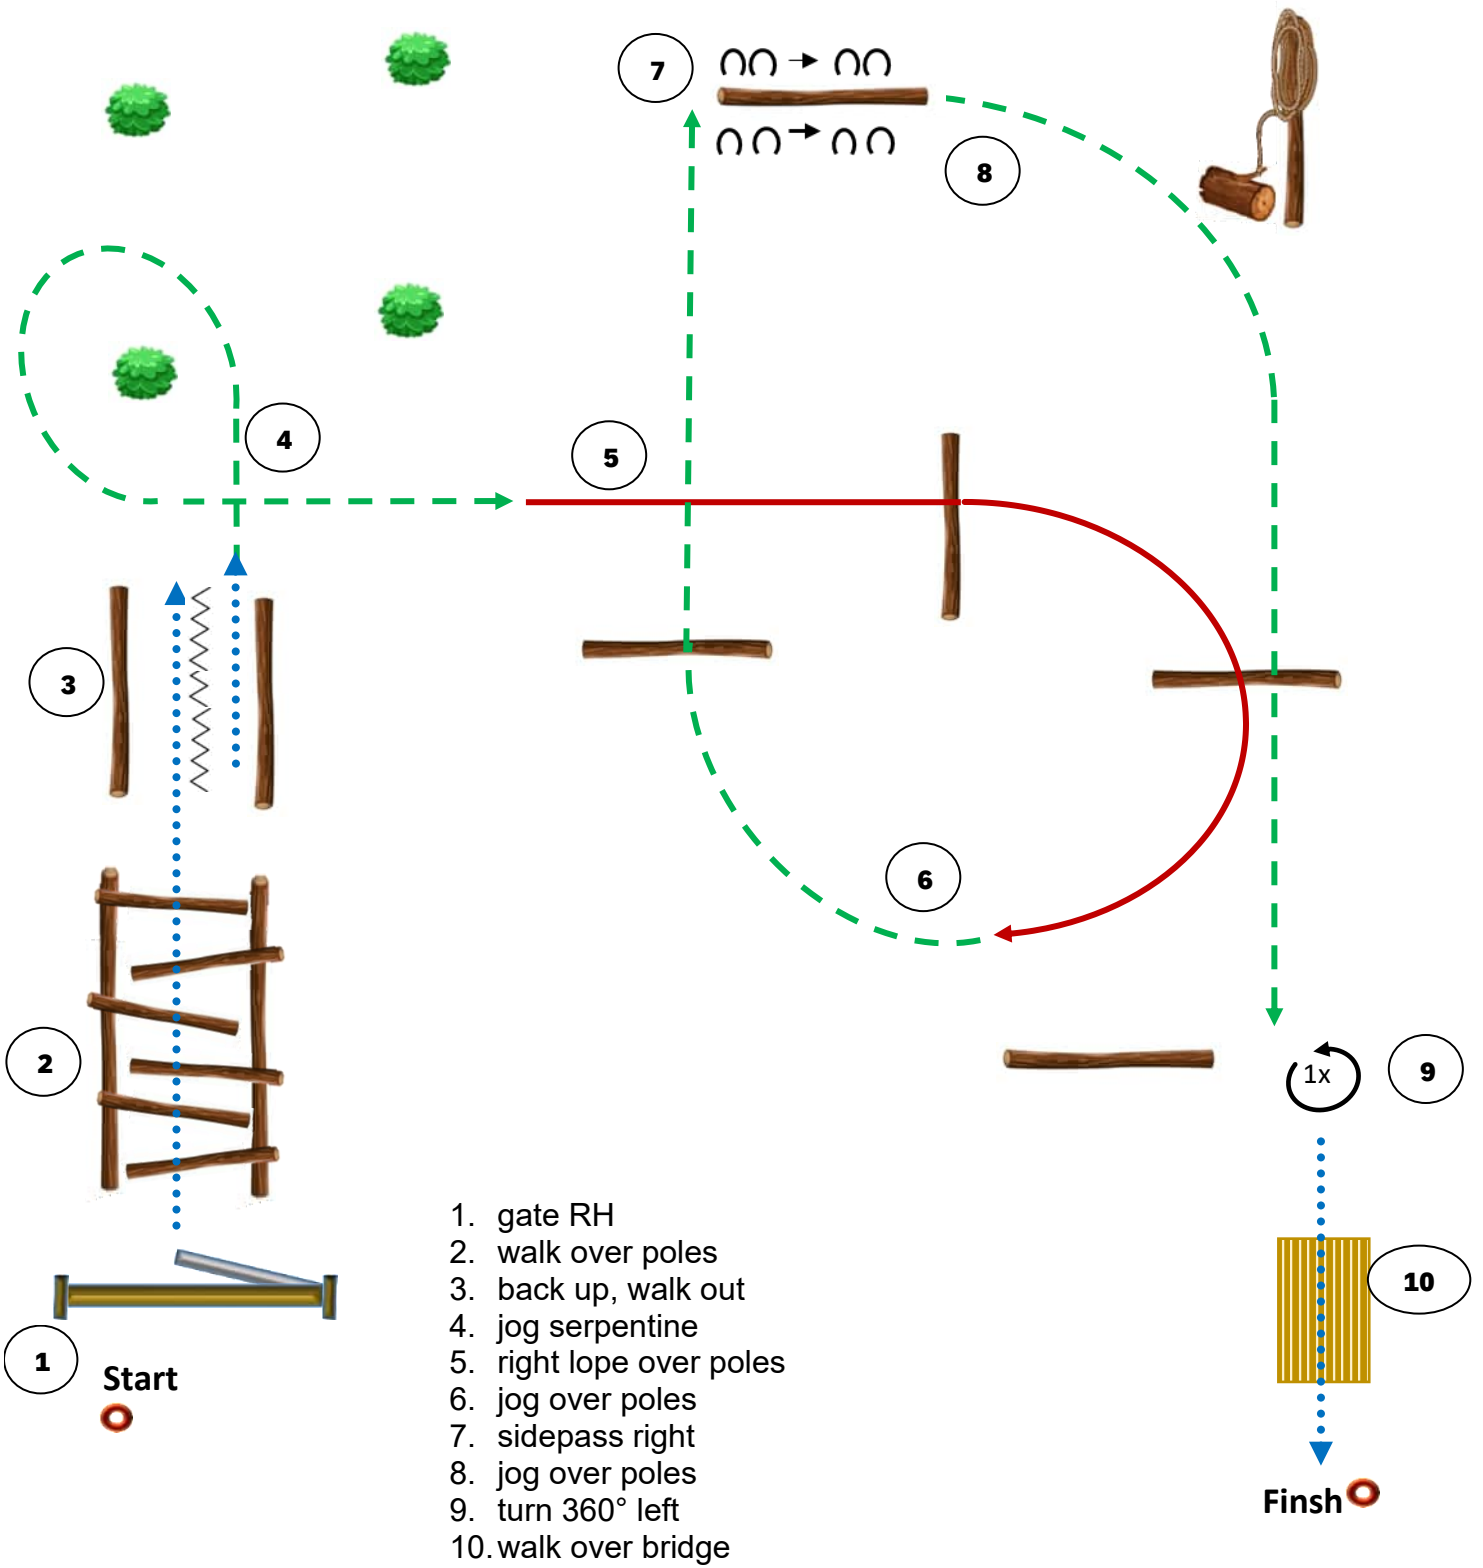

Walk/Schritt	Jog/Trab	Lope/Galopp	Back up/Rückwärts	Sidepass/Seitwärts	Lead Change/Galoppwechsel	Marker	erhöhte Stange

Ranch Trail Challenge (110)

OPEN

Trailparcours by M. Hexmann

1. gate RH
2. walk over poles
3. jog serpentine
4. back up, jog
5. stop, drag log at the jog to the right
6. take the flag, left loop over poles, return the flag
7. sidepass right
8. turn 540° left
9. walk over bridge

Walk/Schritt	Jog/Trab	Lope/Galopp	Back up/Rückwärts	Sidepass/Seitwärts	Lead Change/Galoppwechsel	Marker	erhöhte Stange

Ranch Trail Challenge (111)

ZNS-Youth

Trailparcours by M. Hexmann

Walk/Schritt	Jog/Trab	Lope/Galopp	Back up/Rückwärts	Sidepass/Seitwärts	Lead Change/Galoppwechsel	Marker	erhöhte Stange
.....➔	---➔	—➔	⌋	↔	—	○	—

Ranch Trail (112) NSBA-NonPro

Trailparcours by M. Hexmann

Walk/Schritt	Jog/Trab	Lope/Galopp	Back up/Rückwärts	Sidepass/Seitwärts	Lead Change/Galoppwechsel	Marker	erhöhte Stange

Ranch Trail (113)

NSBA-OPEN

Trailparcours by M. Hexmann

1. gate RH
2. walk in box, 360° left, walk out
3. right lop over poles
4. jog serpentines and poles
5. sidepass right
6. back up, walk out
7. walk over poles
8. walk over bridge