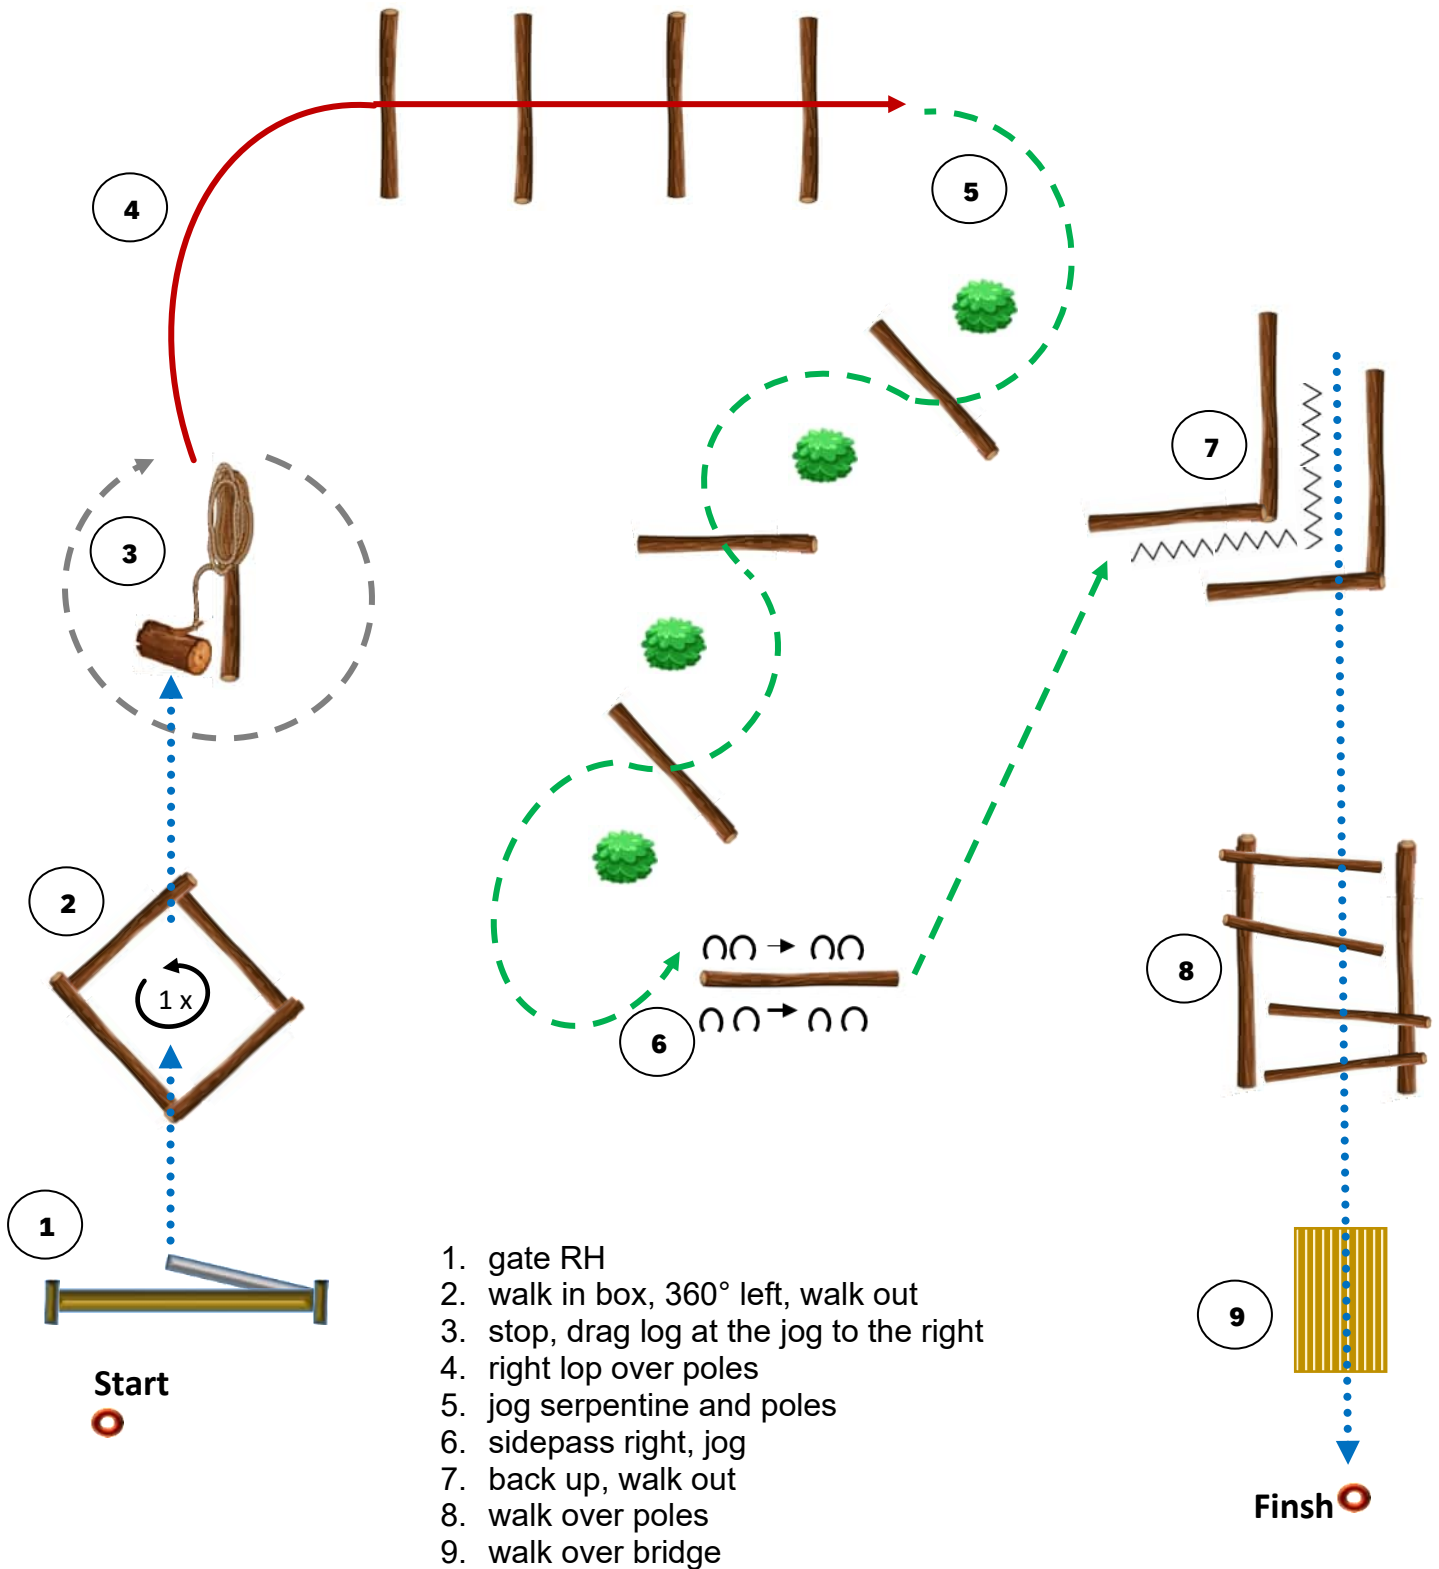

Ranch Trail (112) NSBA-NonPro

Trailparcours by M. Hexmann

Walk/Schritt	Jog/Trab	Lope/Galopp	Back up/Rückwärts	Sidepass/Seitwärts	Lead Change/Galoppwechsel	Marker	erhöhte Stange

Ranch Trail (113)

NSBA-OPEN

Trailparcours by M. Hexmann

Walk/Schritt
Stange

Jog/Trab

Lope/Galopp

Back up/Rückwärts

Sidepass/Seitwärts

Lead Change/Galoppwechsel

Marker

erhöhte

Ranch Trail (151) AQHA-OPEN

Trailparcours by M. Hexmann

Walk/Schritt Jog/Trab Lope/Galopp Back up/Rückwärts Sidepass/Seitwärts Lead Change/Galoppwechsel Marker erhöhte Stange

Ranch Trail (152) ZNS-YOUTH

Trailparcours by M. Hexmann

1. gate RH
2. walk in box, 360° left, walk out
3. right lop over poles
4. jog serpentines and poles
5. sidepass right
6. back up, walk out
7. walk over poles
8. walk over bridge