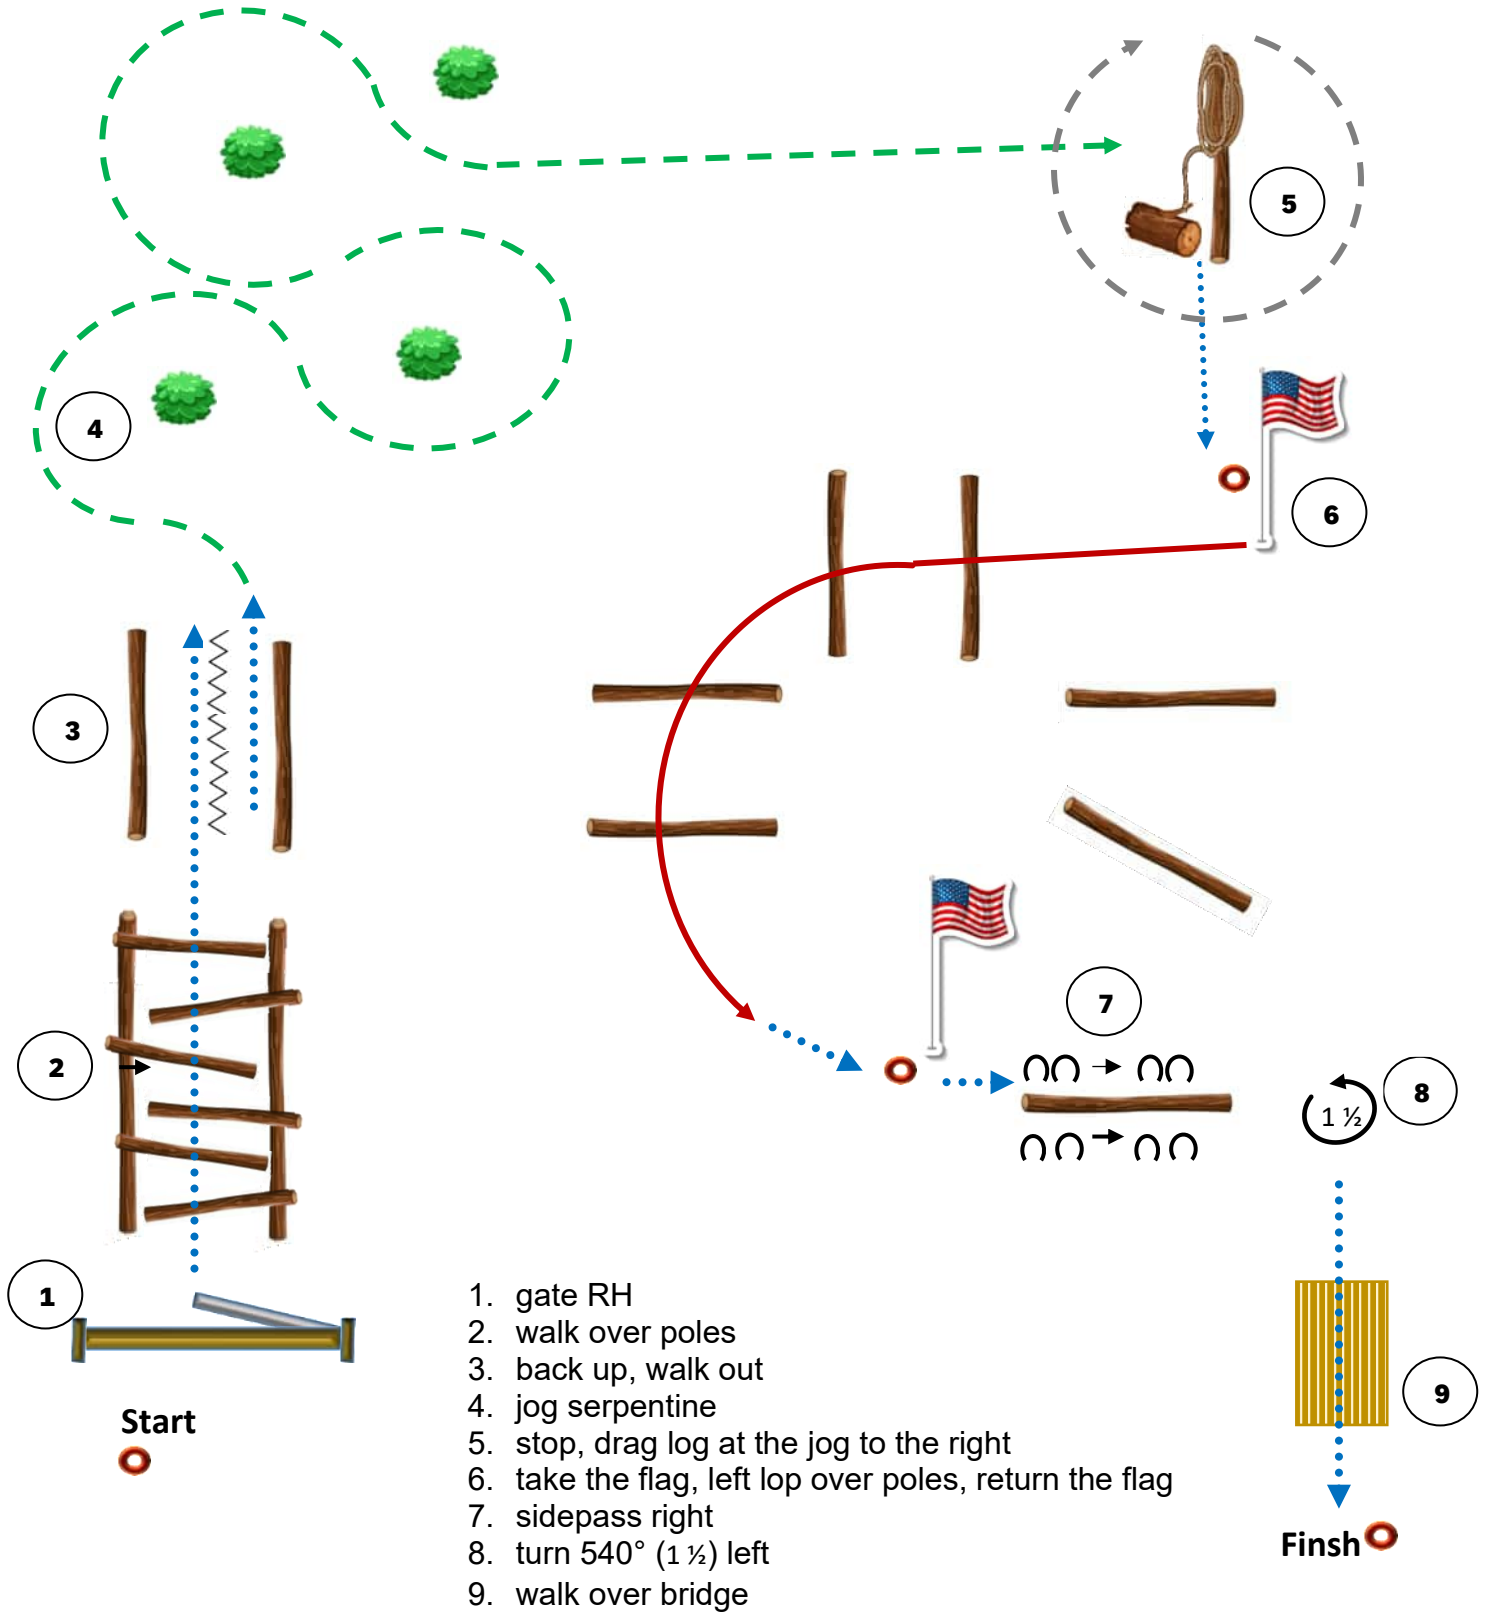

Ranch Trail (113)

NSBA-OPEN

Trailparcours by M. Hexmann

Walk/Schritt
Stange

Jog/Trab

Lope/Galopp

Back up/Rückwärts

Sidepass/Seitwärts

Lead Change/Galoppwechsel

Marker

erhöhte