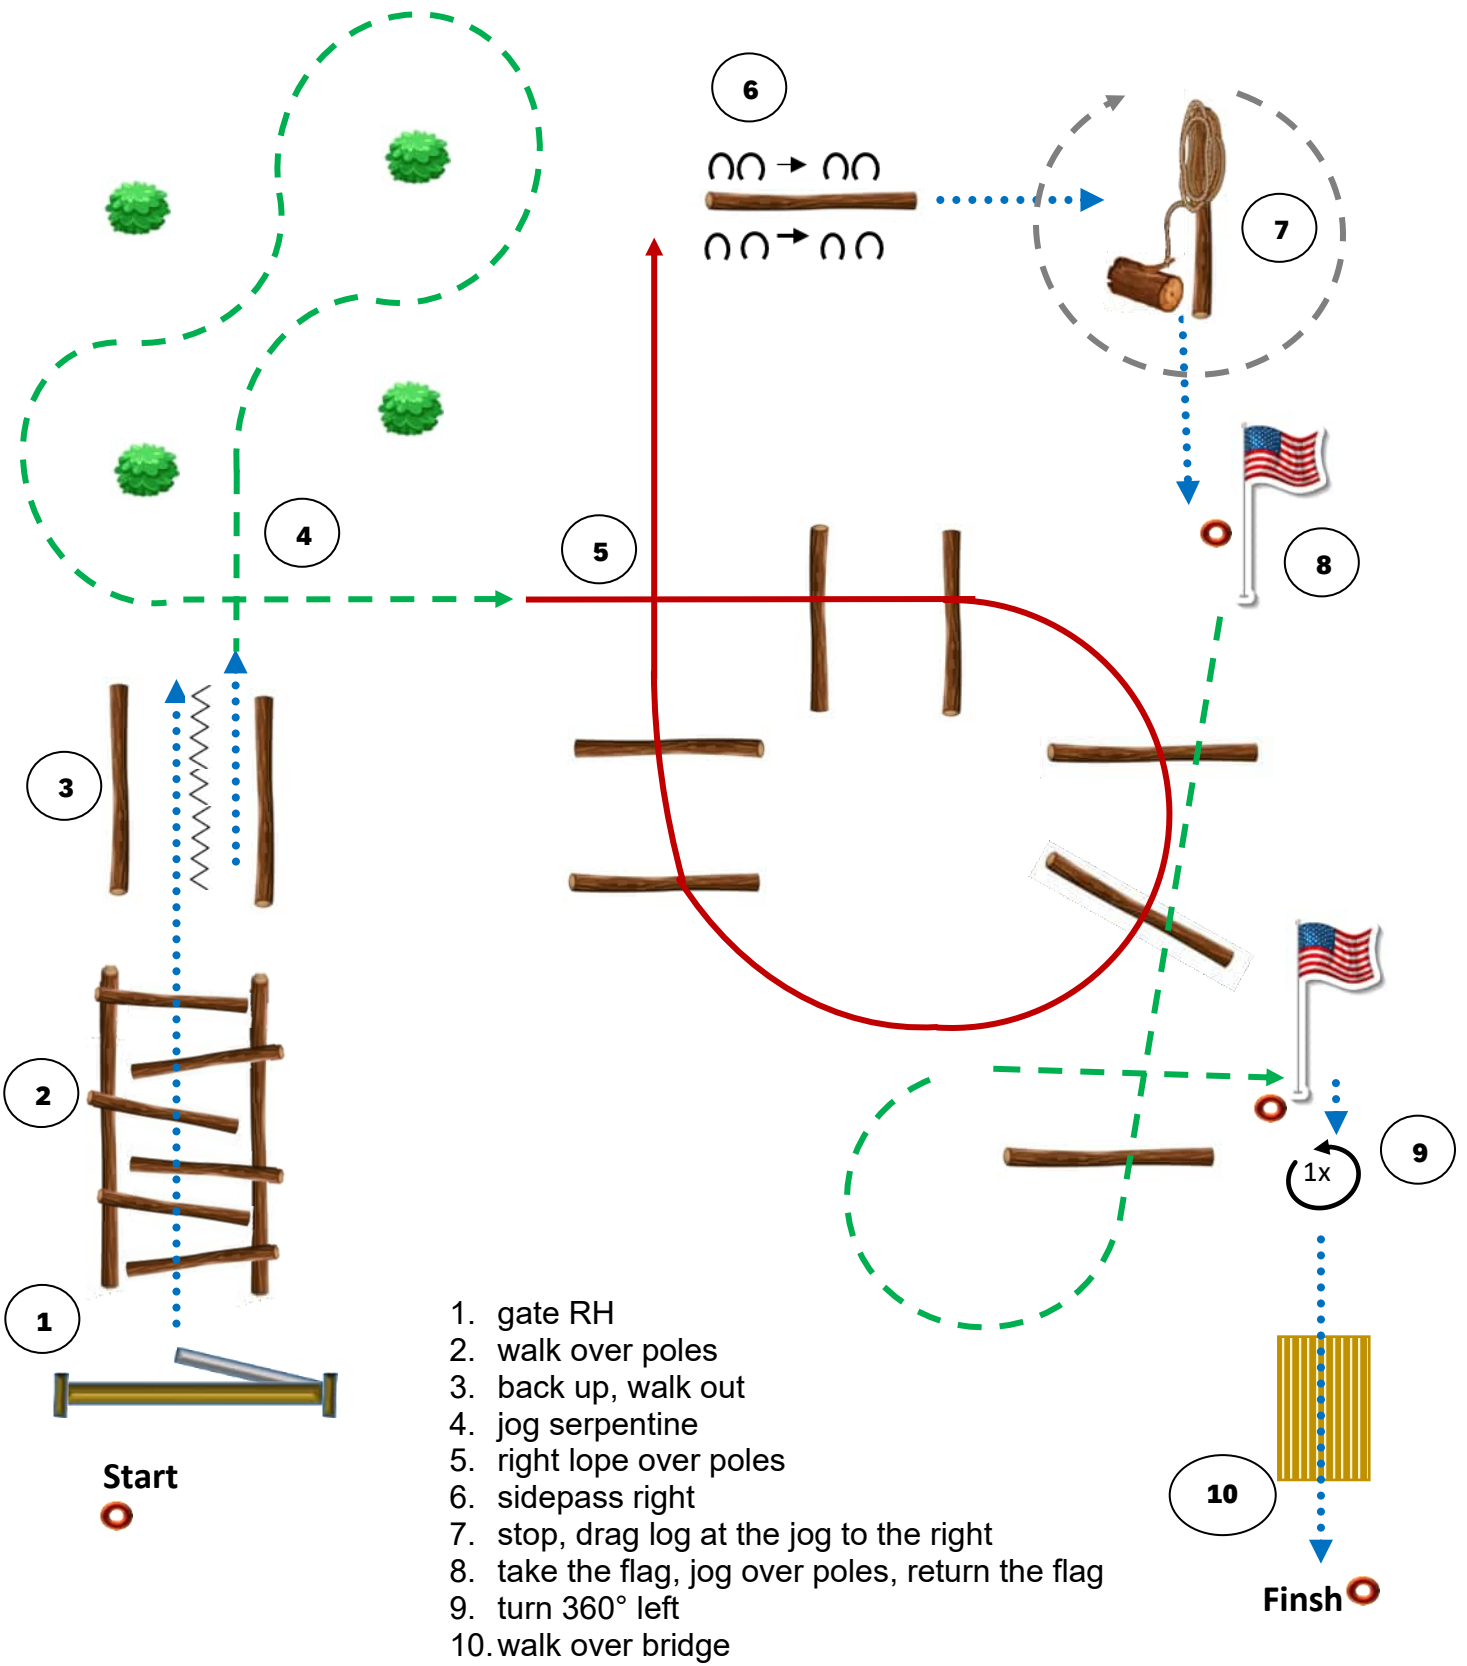

Walk/Schritt	Jog/Trab	Lope/Galopp	Back up/Rückwärts	Sidepass/Seitwärts	Lead Change/Galoppwechsel	Marker	erhöhte Stange

Ranch Trail Challenge (110)

OPEN

Trailparcours by M. Hexmann

1. gate RH
2. walk over poles
3. jog serpentine
4. back up, jog
5. stop, drag log at the jog to the right
6. take the flag, left loop over poles, return the flag
7. sidepass right
8. turn 540° left
9. walk over bridge

Walk/Schritt	Jog/Trab	Lope/Galopp	Back up/Rückwärts	Sidepass/Seitwärts	Lead Change/Galoppwechsel	Marker	erhöhte Stange

Ranch Trail Challenge (111)

ZNS-Youth

Trailparcours by M. Hexmann

Walk/Schritt	Jog/Trab	Lope/Galopp	Back up/Rückwärts	Sidepass/Seitwärts	Lead Change/Galoppwechsel	Marker	erhöhte Stange
.....➔	---➔	—➔	⌋	↔	—	○	—

Ranch Trail (112) NSBA-NonPro

Trailparcours by M. Hexmann

Walk/Schritt	Jog/Trab	Lope/Galopp	Back up/Rückwärts	Sidepass/Seitwärts	Lead Change/Galoppwechsel	Marker	erhöhte Stange

Ranch Trail (113)

NSBA-OPEN

Trailparcours by M. Hexmann

1. gate RH
2. walk in box, 360° left, walk out
3. right lop over poles
4. jog serpentines and poles
5. sidepass right
6. back up, walk out
7. walk over poles
8. walk over bridge